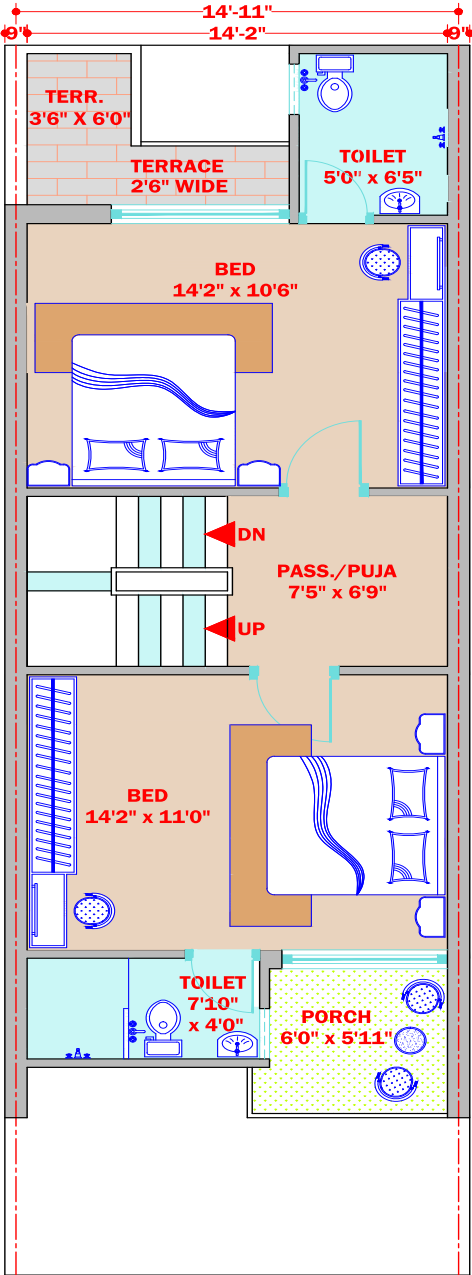

વિરાવેલી
બંગલોઝ

81 / 83 - Sq Yard Bungalows

SECOND FLOOR PLAN

SHIV INFRASTRUCTURE

Dilip Sardhara
Mo. 8000001811

Vipul Sardhara
Mo.8000019500

Add
"Veera Velly Bungalow",
Mavdi 80 Ft Road, Opp Sarvoday School,
vraj Residency,
Rajkot