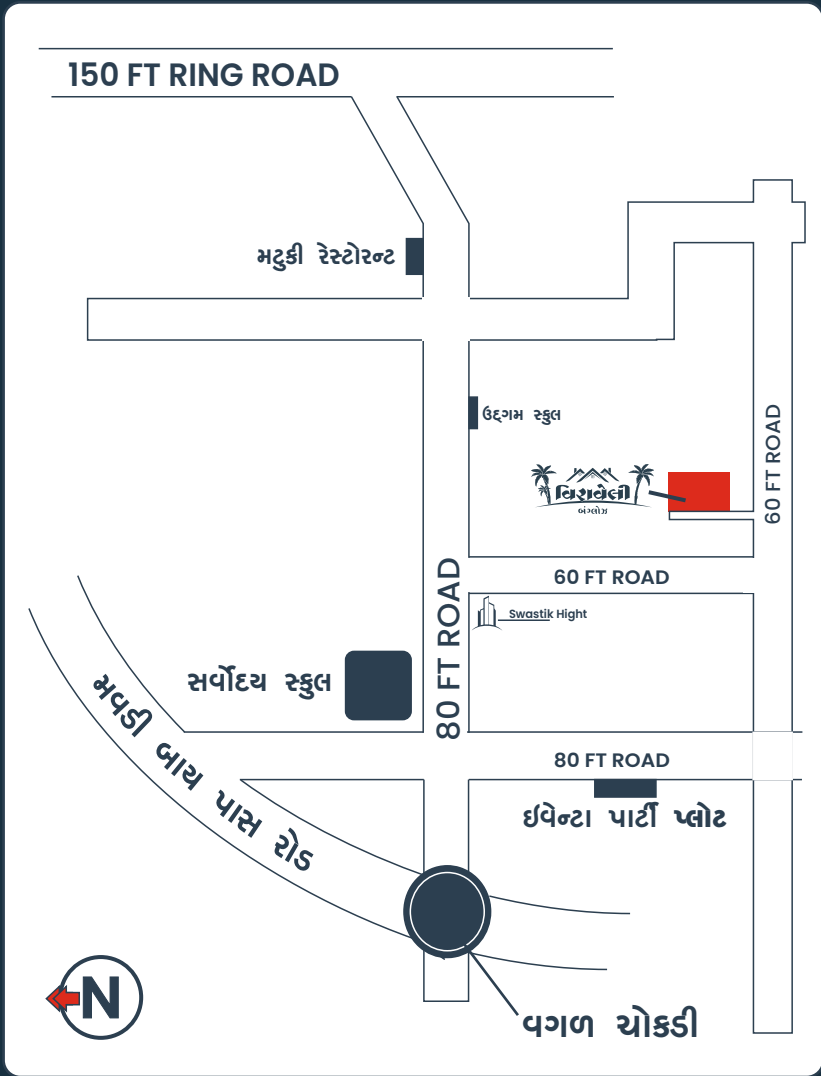

વિરાવેલી
બંગલોઝ

81 / 83 - Sq Yard Bungalows

SECOND FLOOR PLAN

SHIV INFRASTRUCTURE

Dilip Sardhara
Mo. 8000001811

Vipul Sardhara
Mo.8000019500

Add
"Veera Velly Bungalow",
Mavdi 80 Ft Road, Opp Sarvoday School,
vraj Residency,
Rajkot