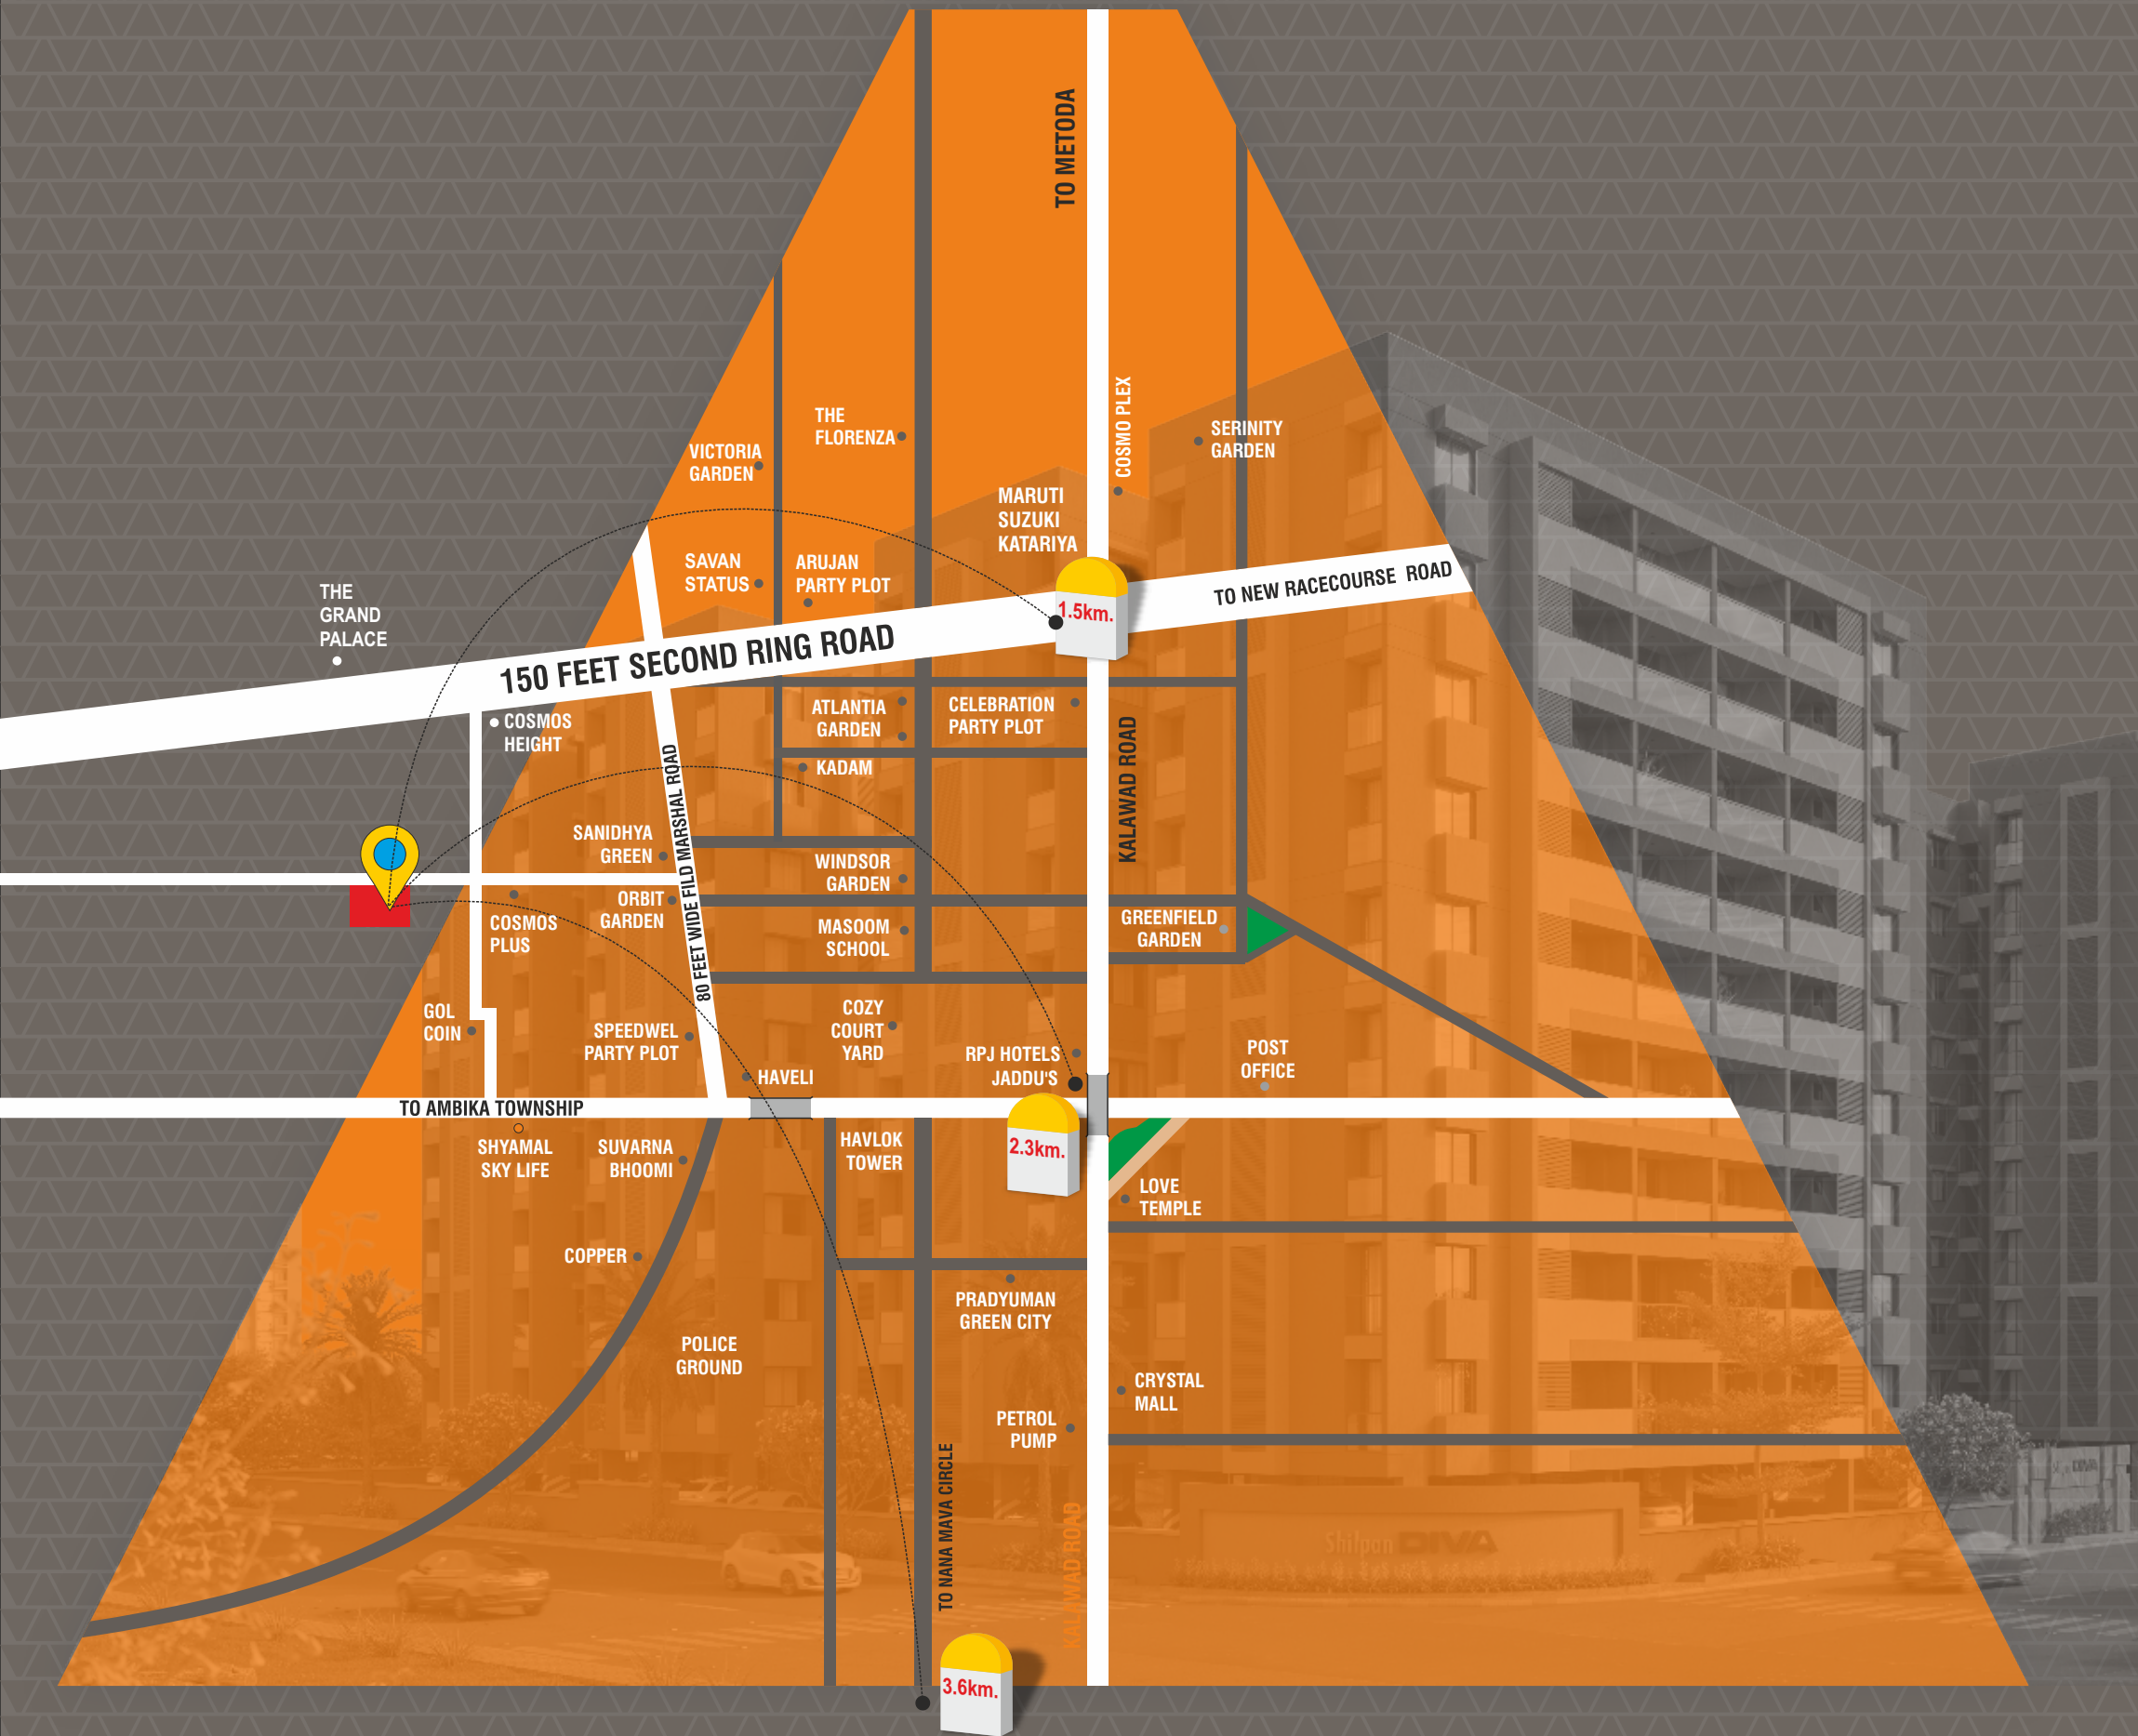

FLAT NO. 2 (TOWER A/B/C/D)

UNIT

Tap to google location

Shilpan MEGA

Near Cosmos Plus, 2nd Ring road, Mota Mava-Rajkot

Shilpan[®]
SINCE 2004

Tap to Call

96246 44441