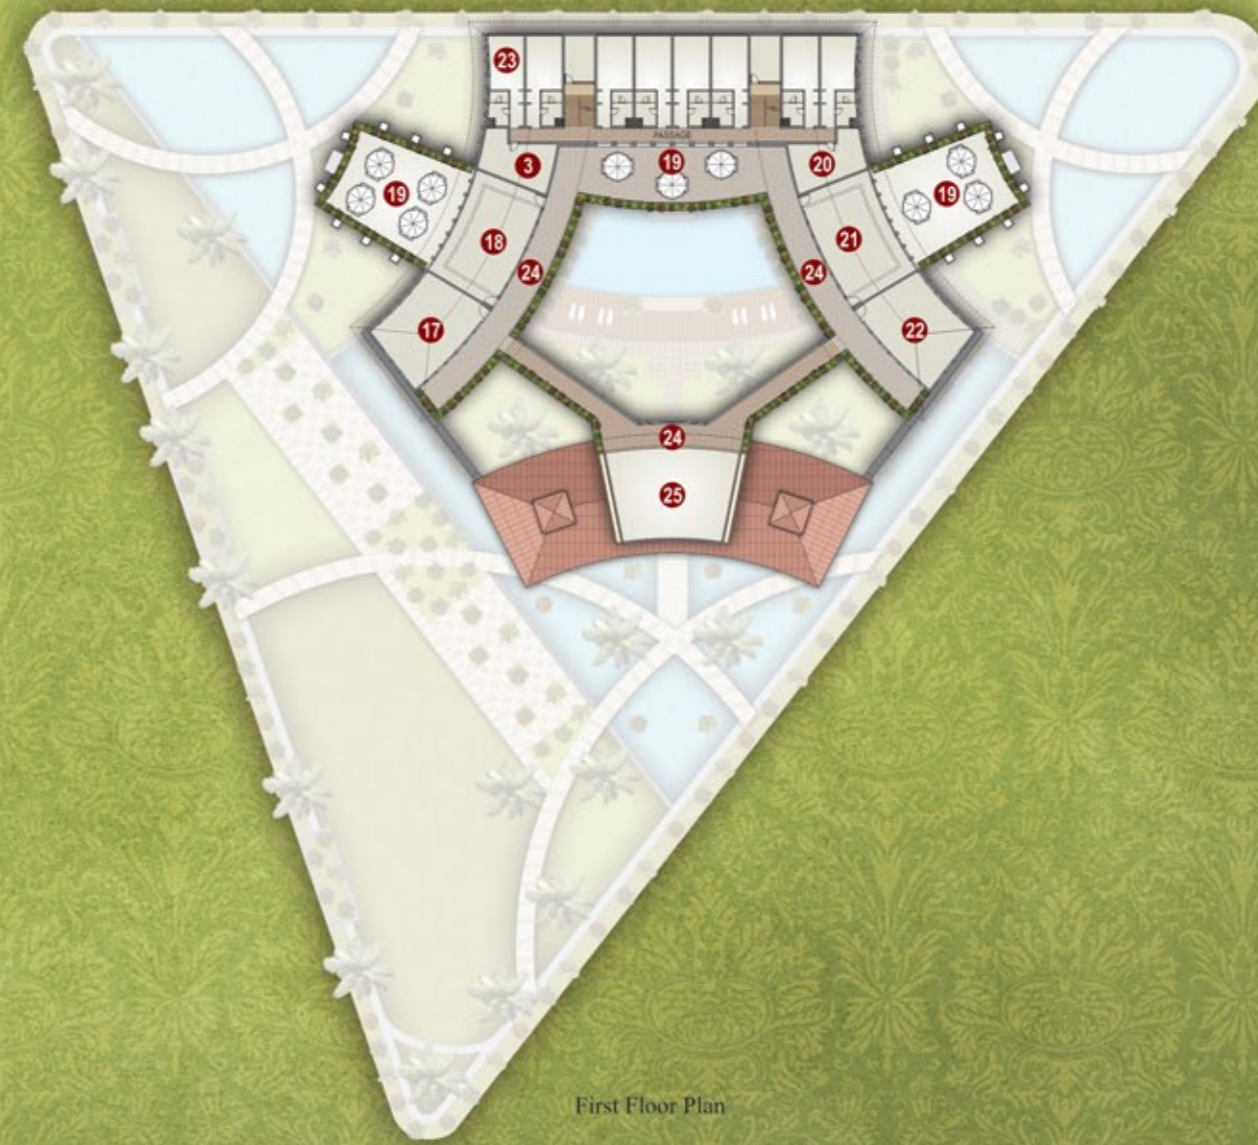

THE IMPERIAL CLUB
The Crest of Royalty

Swing to the tide of merry times in utter lavishness!

Actual View

THE CLUB VISTA
Marvel at the gleam of class
before your eyes

Spa | Swimming Pool | Gym

THE AQUA VISTA
Sense the feel of succulence and aquatic ecstasy...

Deck Sitting | Gardens | Water Bodies

CLUB HOUSE

Ground Floor Plan

First Floor Plan

LEGEND

- 01 Theatre for Kids
- 02 Theatre
- 03 House Keeping
- 04 Spa
- 05 Discotheque
- 06 Kitchen
- 07 Banquet Hall
- 08 Fast Food Restaurant
- 09 Kids' Indoor Games
- 10 Waiting & Reception Area
- 11 Gymnasium
- 12 Lawn
- 13 Wooden Deck
- 14 Swimming Pool
- 15 Water Body
- 16 Lawn Area
- 17 Card/Chess Room
- 18 Pool Table
- 19 Terrace
- 20 Staff / Store Room
- 21 Table Tennis
- 22 Library / Cyber Café
- 23 Guest Room (12'-0" X 18'-0")
- 24 Passage
- 25 Sitting Area
- 26 Path Way

THE MAJESTIC COLISEUM
The Crest of Chivalry

Unleash your fervent vigour or bask in leisure sporadically

THE LEISURE VISTA
Enter the centre of delightful
emotions and inward bliss

Actual View

Indoor Games | Kids' Game Zone | Library | Theatre | Discotheque