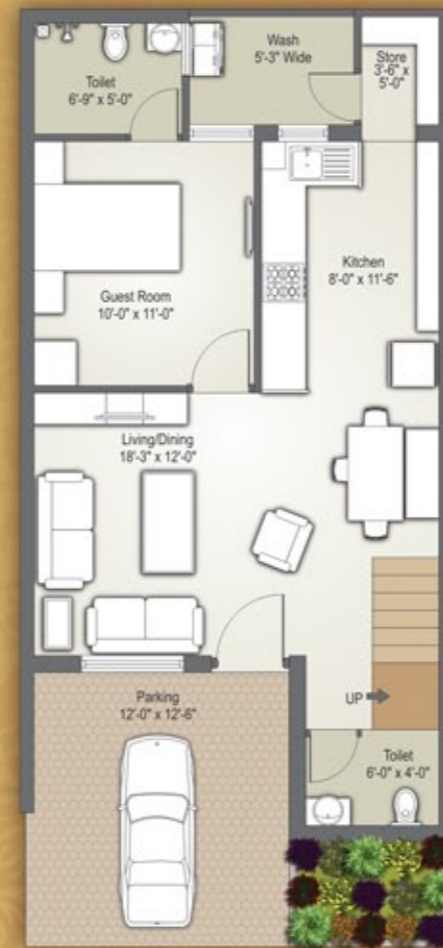

Deck Sitting | Gardens | Water Bodies

CLUB HOUSE

Ground Floor Plan

First Floor Plan

LEGEND

- 01 Theatre for Kids
- 02 Theatre
- 03 House Keeping
- 04 Spa
- 05 Discotheque
- 06 Kitchen
- 07 Banquet Hall
- 08 Fast Food Restaurant
- 09 Kids' Indoor Games
- 10 Waiting & Reception Area
- 11 Gymnasium
- 12 Lawn
- 13 Wooden Deck
- 14 Swimming Pool
- 15 Water Body
- 16 Lawn Area
- 17 Card/Chess Room
- 18 Pool Table
- 19 Terrace
- 20 Staff / Store Room
- 21 Table Tennis
- 22 Library / Cyber Café
- 23 Guest Room (12'-0" X 18'-0")
- 24 Passage
- 25 Sitting Area
- 26 Path Way

Live regally in the celestial abode worthy of emperors

TYPE A

THE PALATIAL VISTA

Shelter your own in the canopy reserved for the greats

TYPE A

Ground Floor

First Floor

Second Floor

THE RESIDENTIAL VISTA
 Charm your royal instincts with an
 abode worthy of paradise

TYPE B

Ground Floor

First Floor

Second Floor

THE VILLA VISTA
 The panoramic villas reveal the
 lavishness that define your identity...