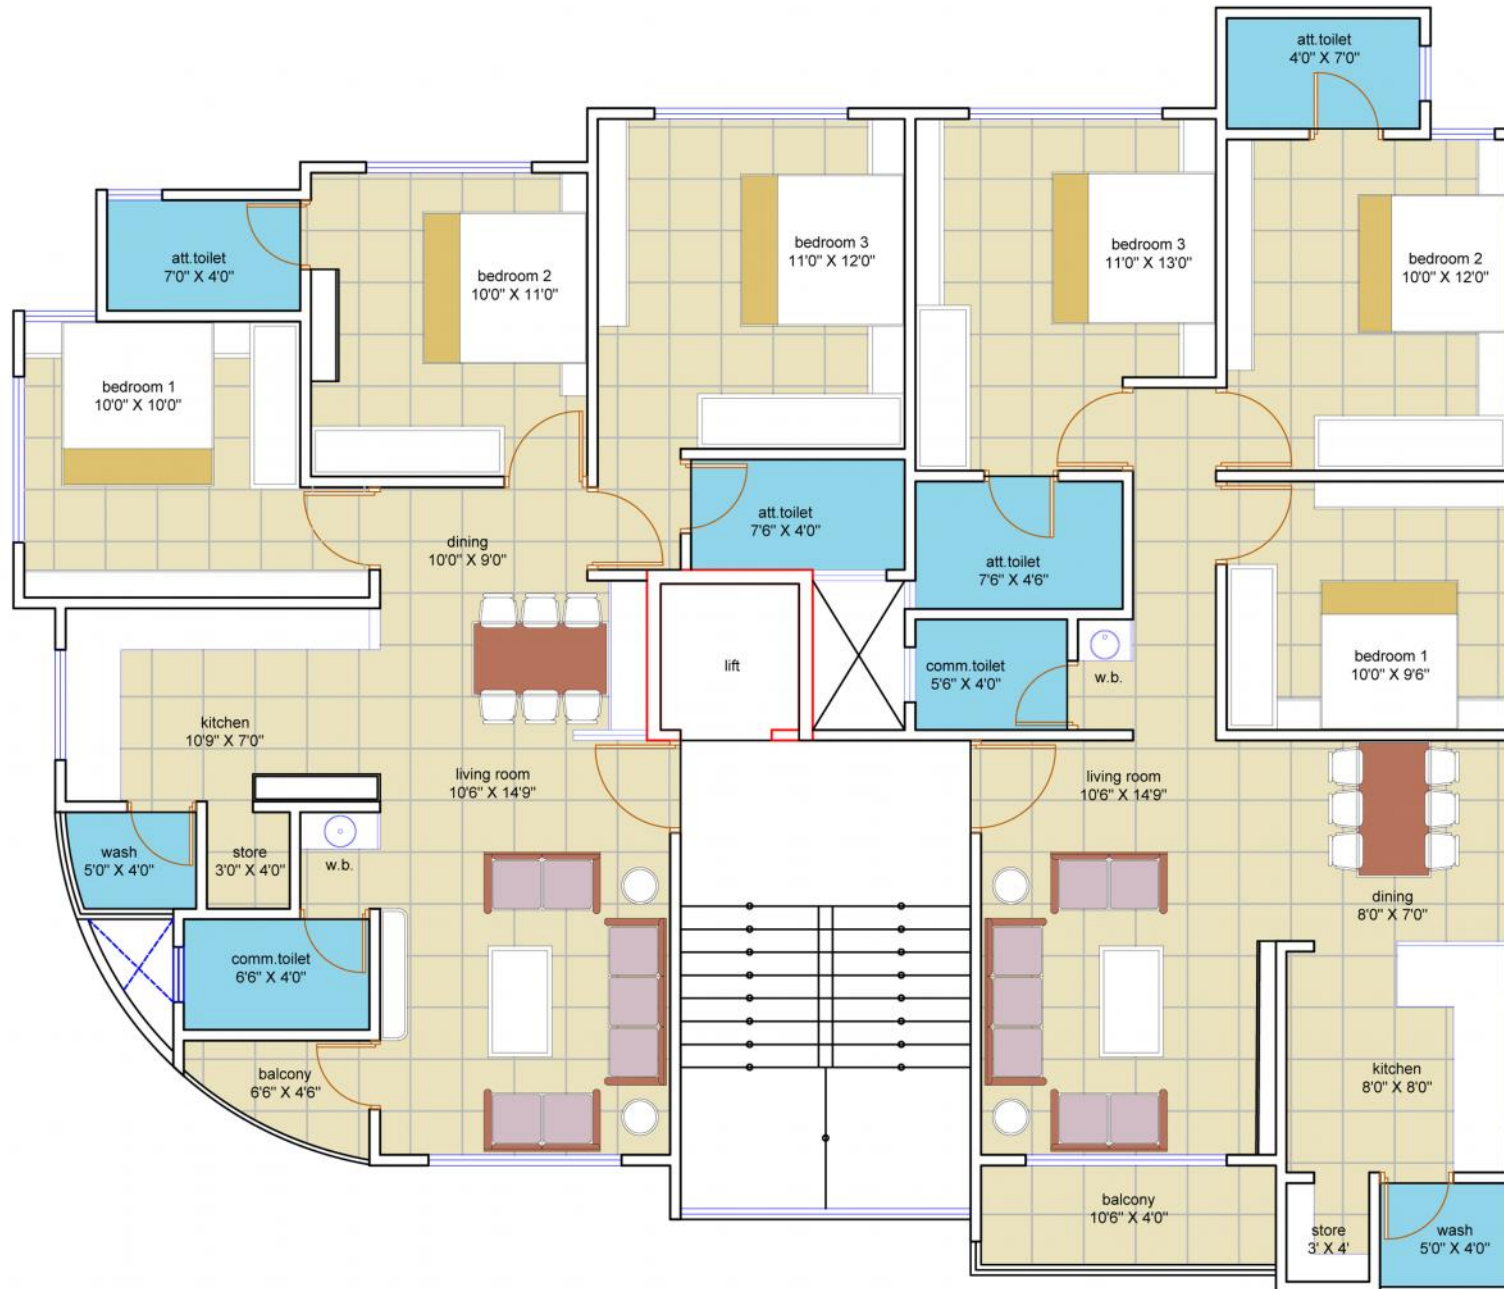

## SHRI PARSHVA NANDAN II

**DEVELOPER :**

**SHRI PARSHVA CORPS.  
9824027981  
9978877555**

**ARCHITECT**

**mnda**

**MALAY & NEHA DESIGN ASSOCIATES  
(m) 9879192097**

102 to 702

101 to 701