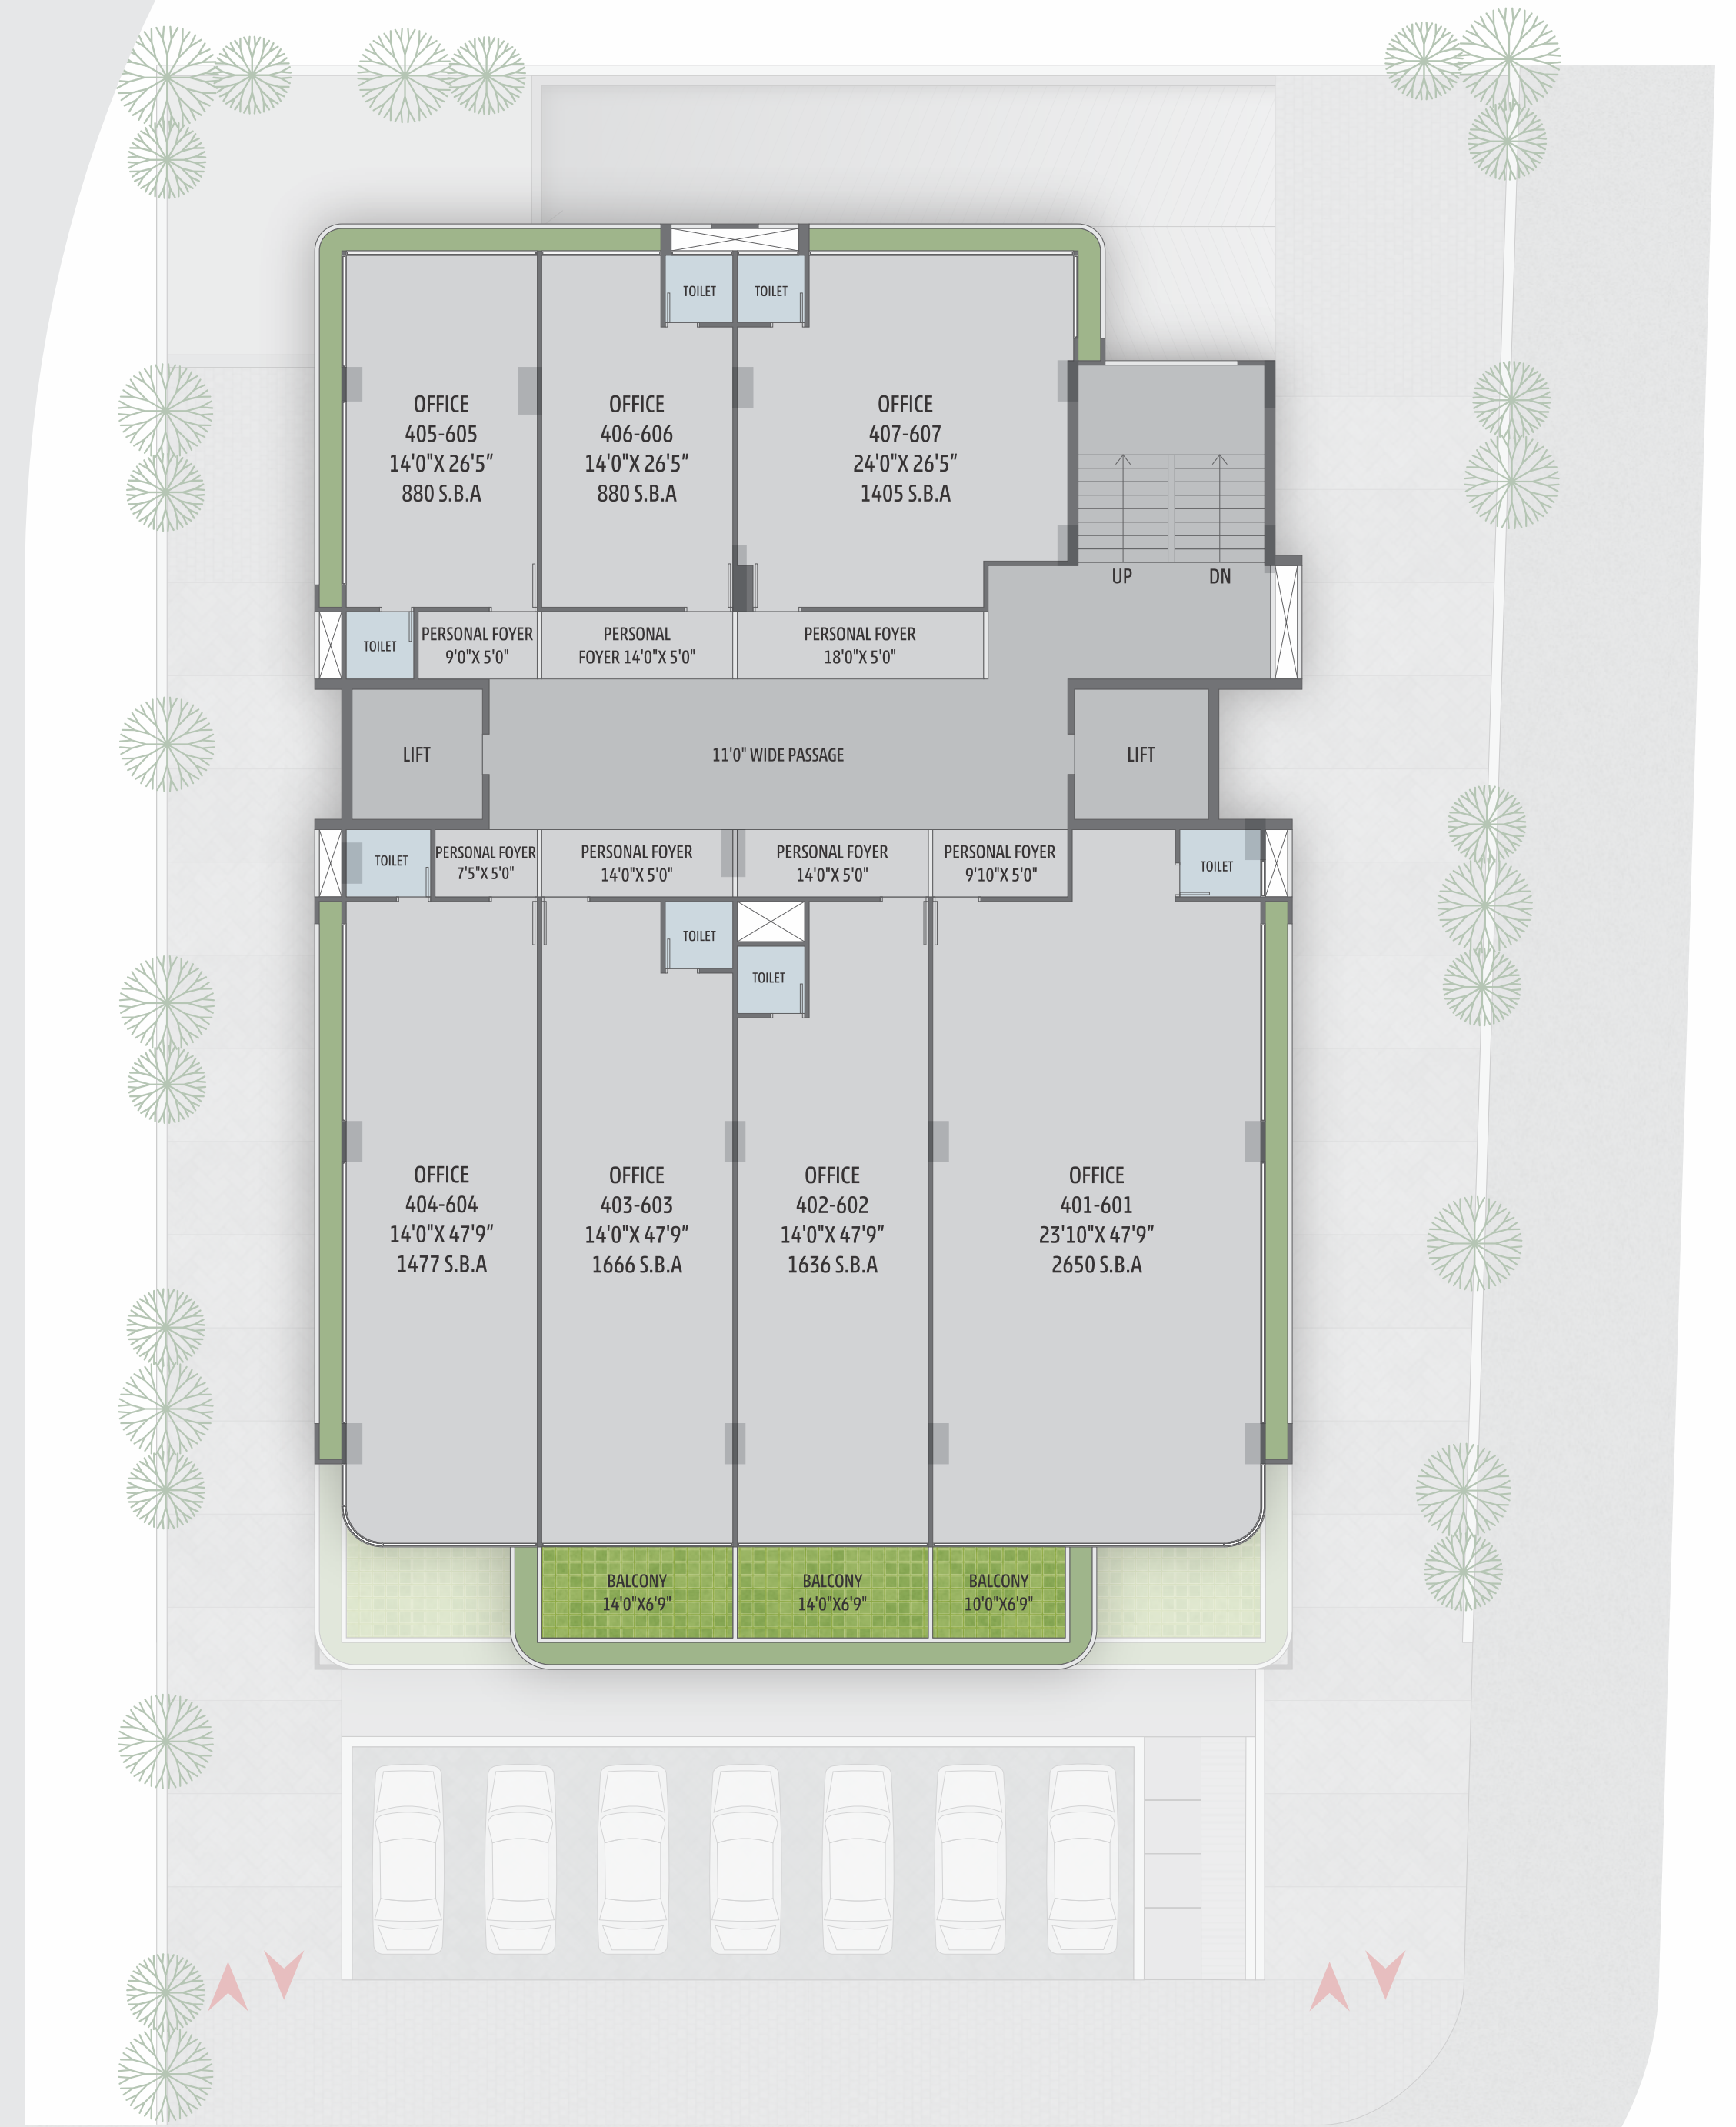

Dior

WROGN

ALLEN-SOLLY

ELEVEN
THE ORACLE

- > 12 SHOWROOMS
- > 41 OFFICES
- > DOUBLE HEIGHTED BALCONY
- > 21 FT. WIDE CORRIDOR

CONFERENCE ROOM

OPEN CAFETERIA

WIDE CORRIDOR

MECHANICAL PARKING

DESIGNER ENTRANCE FOYER

STRETCHER LIFT

COMMON LIGHT

ALL SHOPS & OFFICES TOILET UNIT

CCTV SURVEILLANCE

30 MT WIDE ROAD

30 MT WIDE ROAD

> 7TH FLOOR 