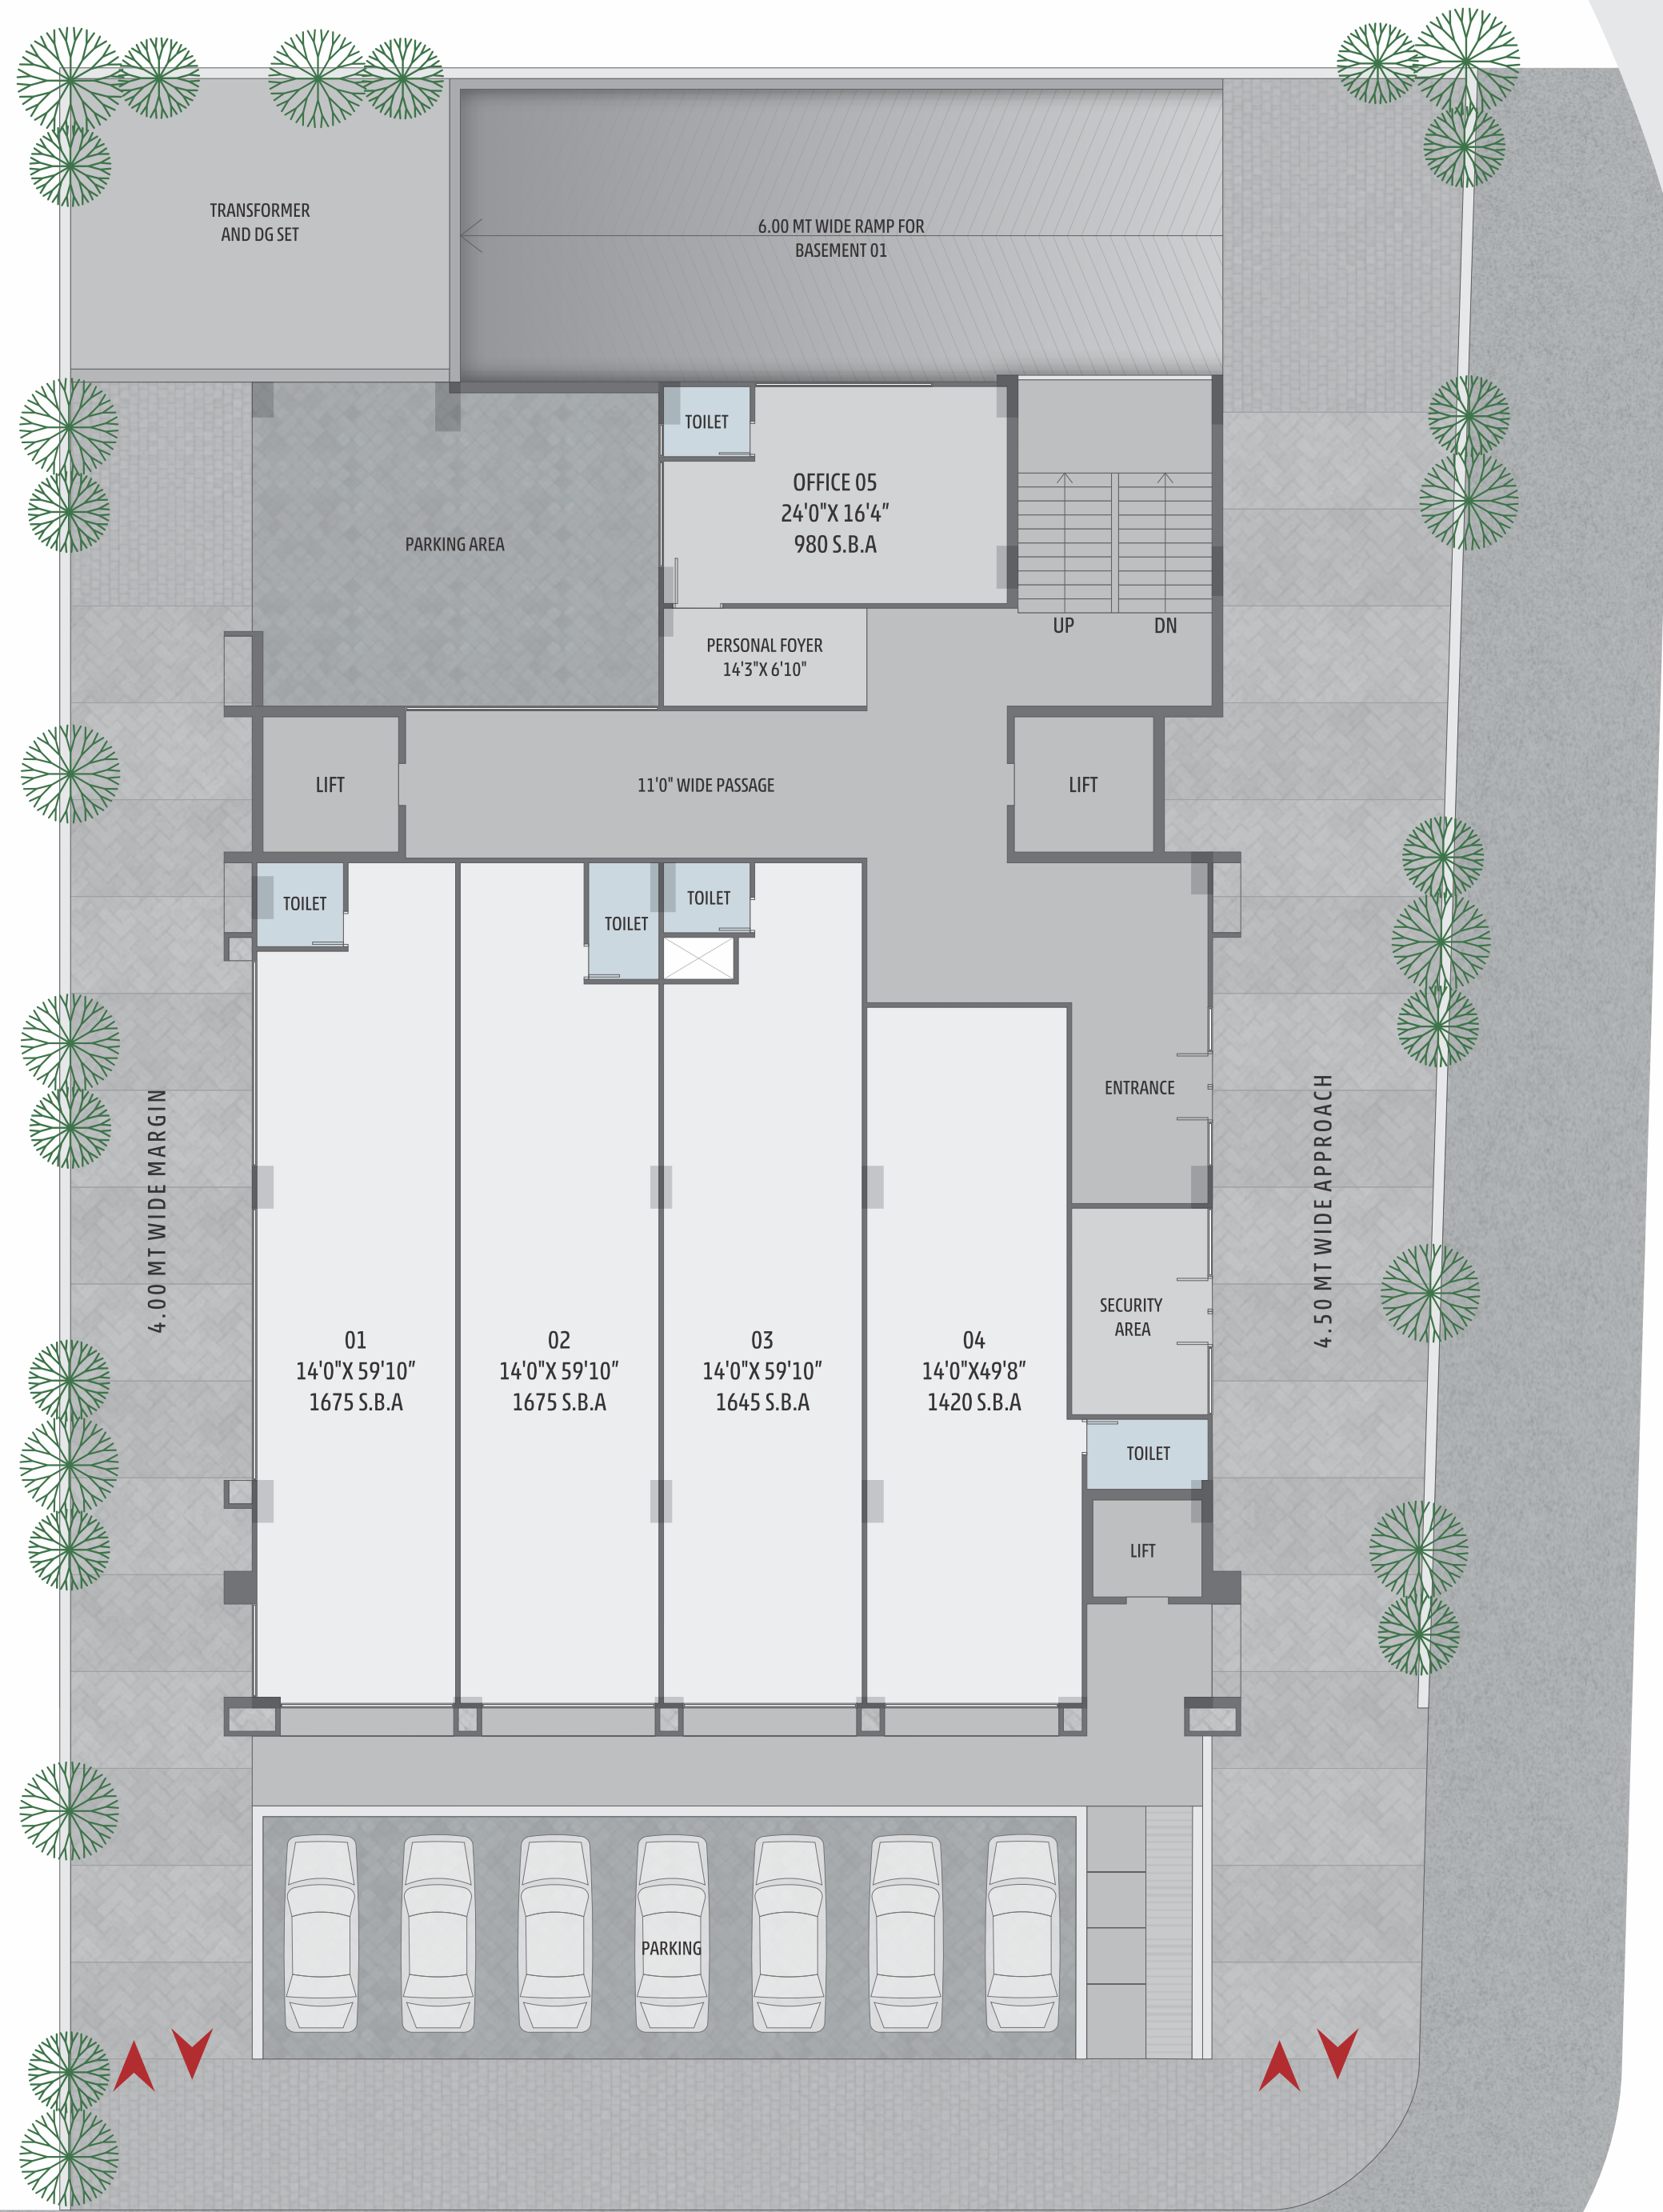

Dior

WROGN

ALLEN-SOLLY

ELEVEN
THE ORACLE

- > 12 SHOWROOMS
- > 41 OFFICES
- > DOUBLE HEIGHTED BALCONY
- > 21 FT. WIDE CORRIDOR

CONFERENCE ROOM

OPEN CAFETERIA

WIDE CORRIDOR

MECHANICAL PARKING

DESIGNER ENTRANCE FOYER

STRETCHER LIFT

COMMON LIGHT

ALL SHOPS & OFFICES TOILET UNIT

CCTV SURVEILLANCE

30 MT WIDE ROAD

30 MT WIDE ROAD

> 7TH FLOOR 