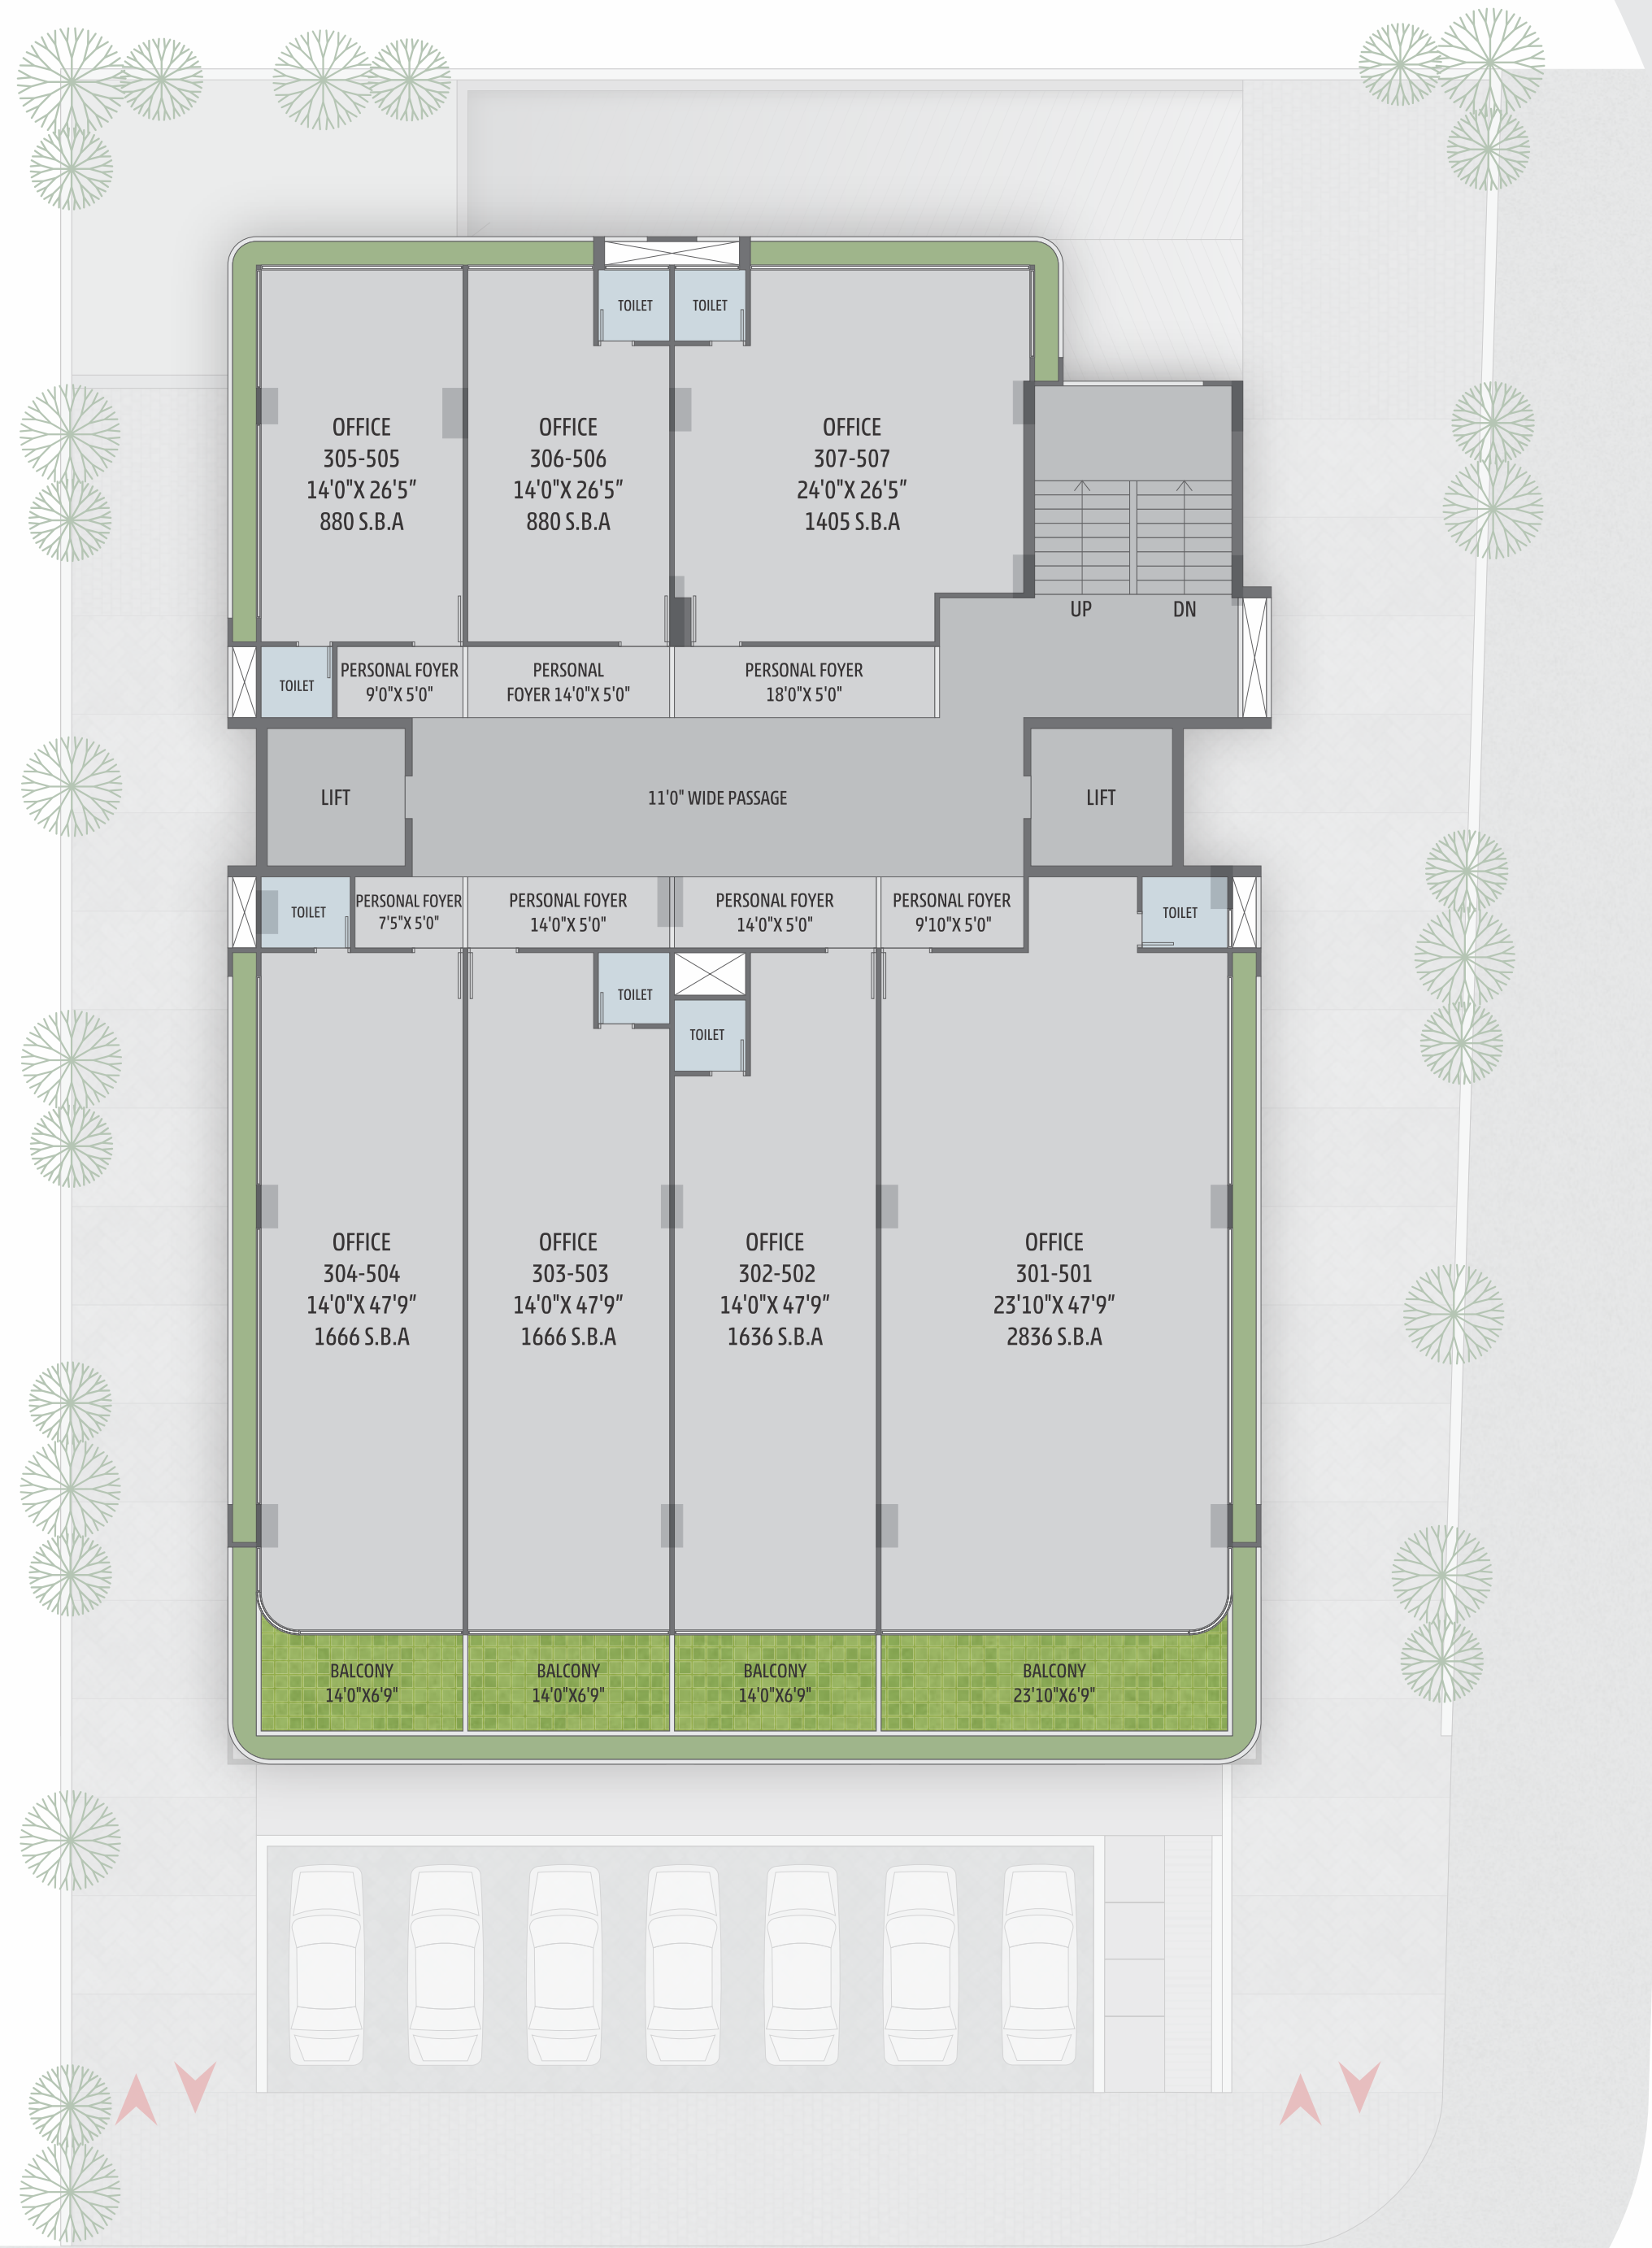

Dior

WROGN

ALLEN-SOLLY

ELEVEN
THE ORACLE

- > 12 SHOWROOMS
- > 41 OFFICES
- > DOUBLE HEIGHTED BALCONY
- > 21 FT. WIDE CORRIDOR

CONFERENCE ROOM

OPEN CAFETERIA

WIDE CORRIDOR

MECHANICAL PARKING

DESIGNER ENTRANCE FOYER

STRETCHER LIFT

COMMON LIGHT

ALL SHOPS & OFFICES TOILET UNIT

CCTV SURVEILLANCE

30 MT WIDE ROAD

30 MT WIDE ROAD

> 7TH FLOOR 