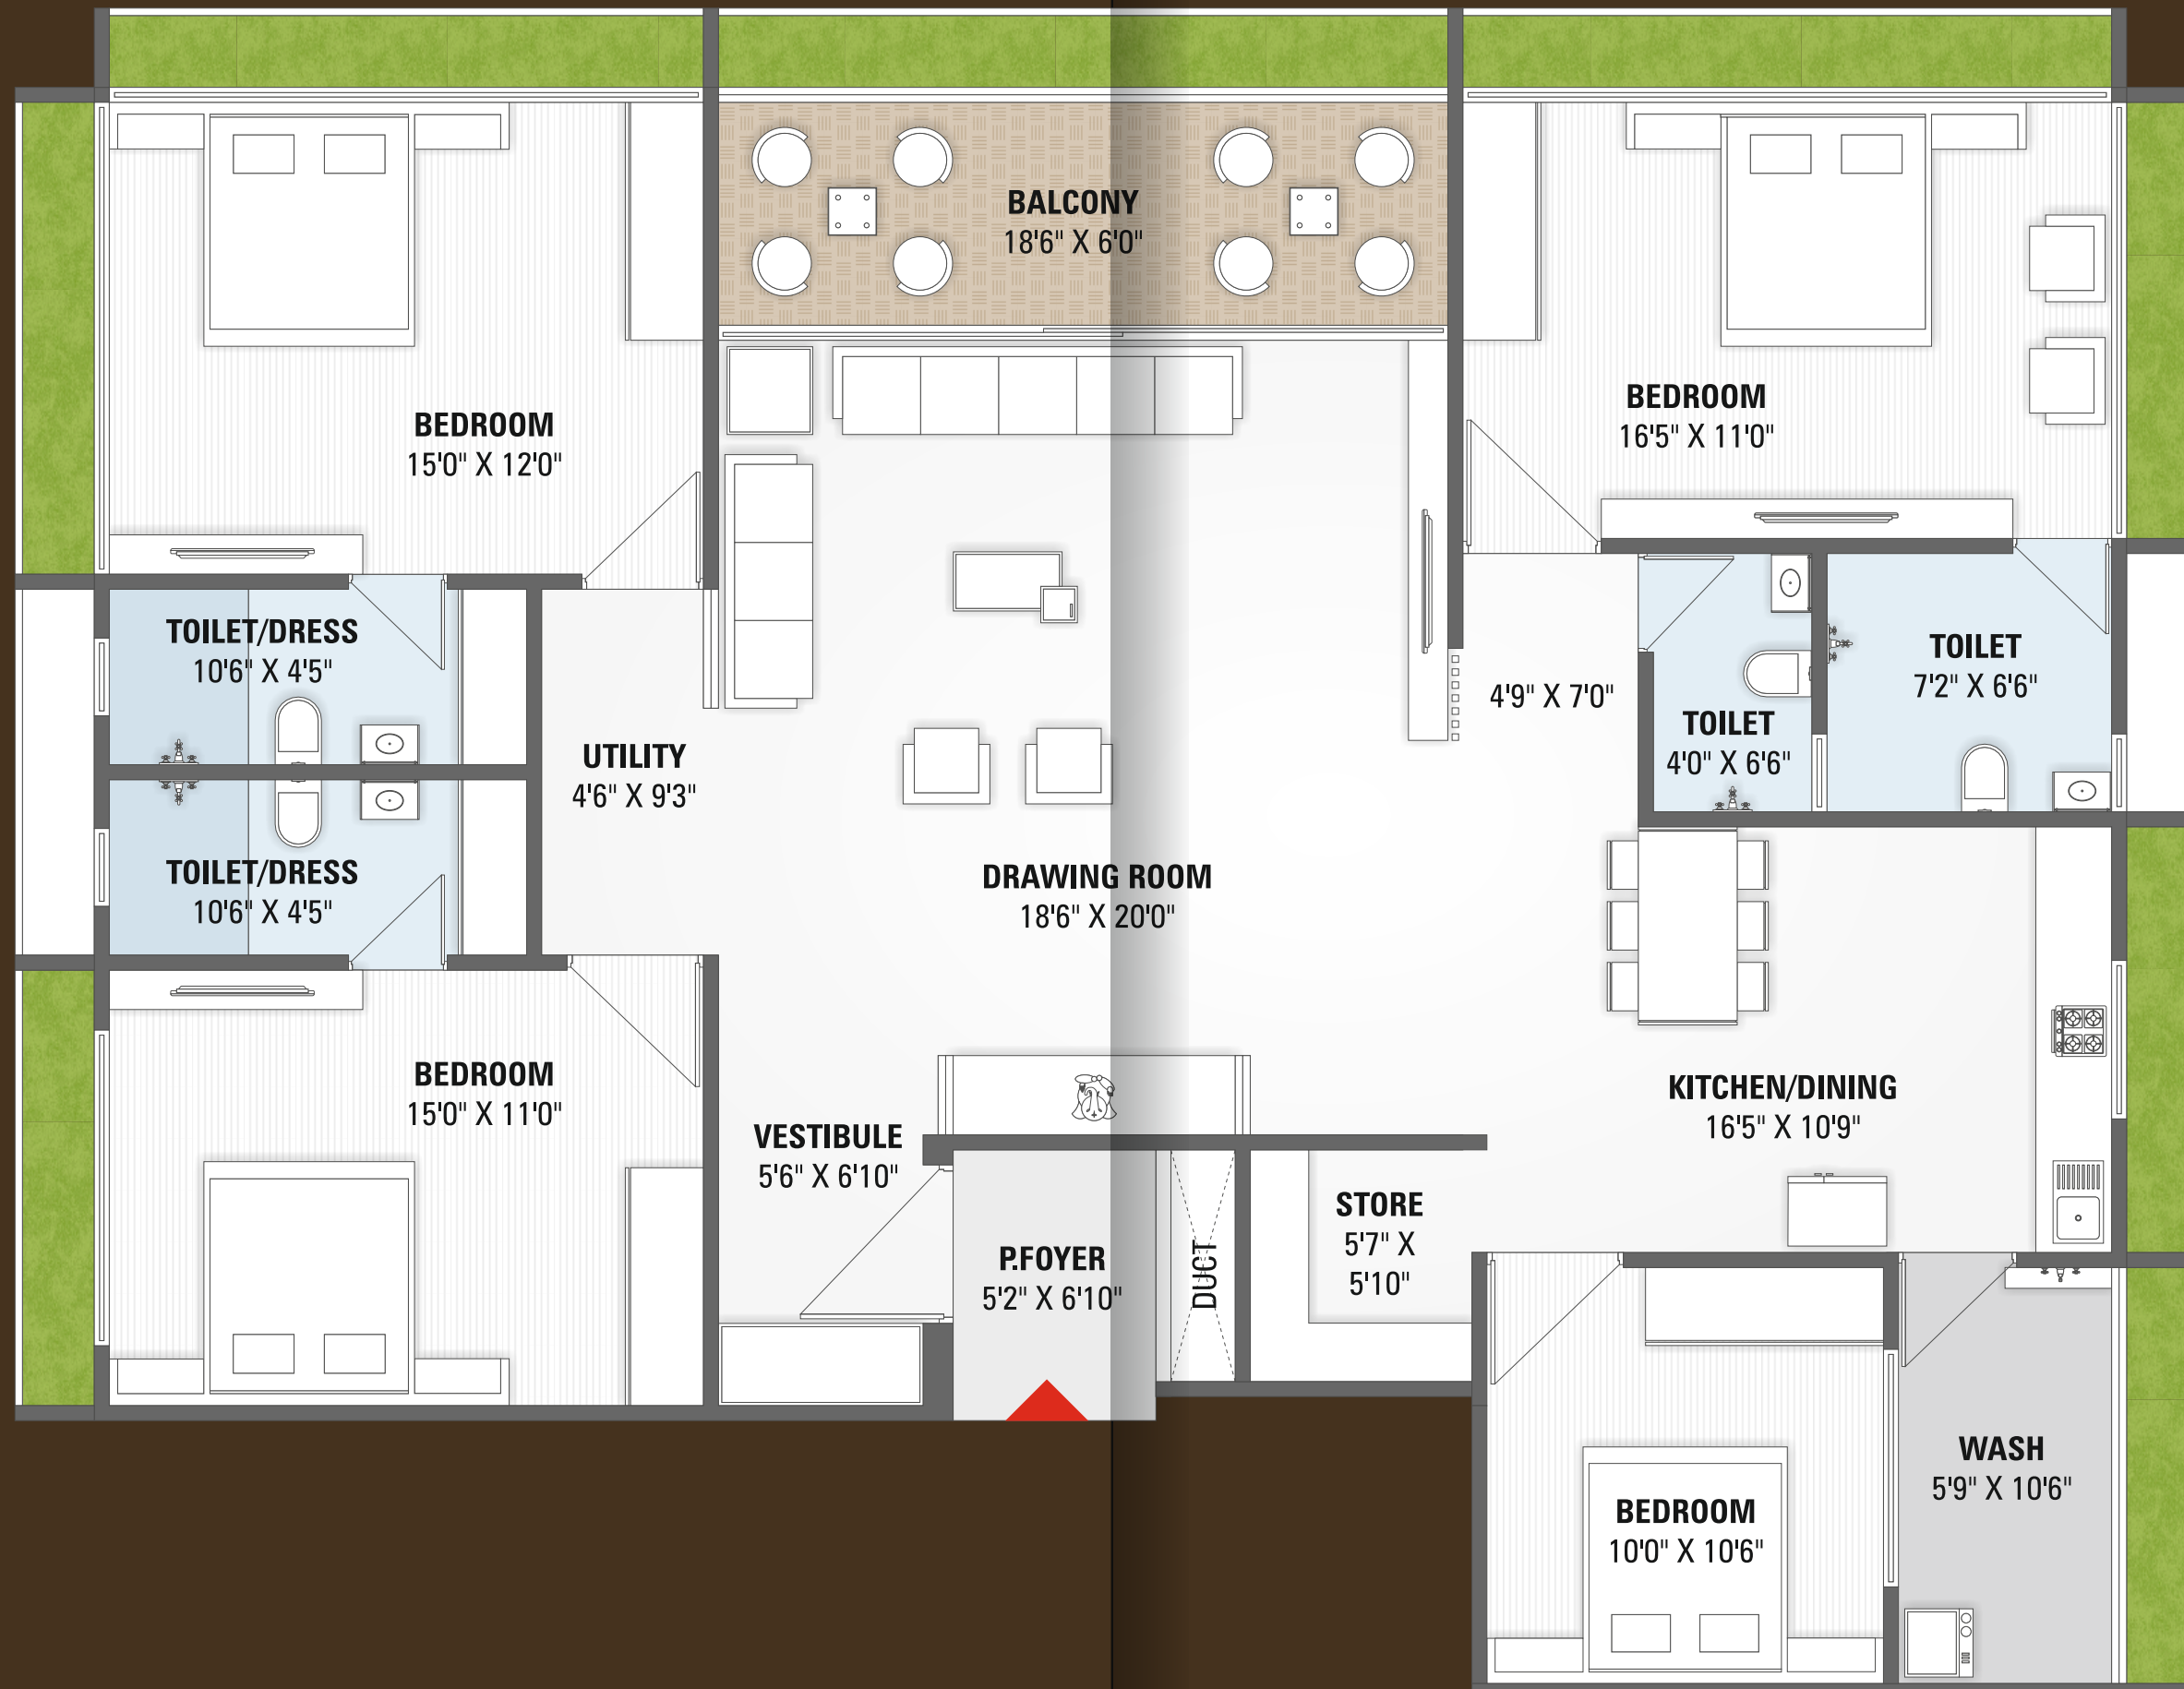

4 BHK SMART LIVING SPACE

THE MORE YOU
CELEBRATE
THE MORE YOU LIVE LONG

Smartly Curated Amenities For The Peace of Mind,
Body And Soul With Perfectly Planned Spaces For All Age Groups.

AMENITIES

MAIN ENTRANCE GATE

ATTRACTIVE ELEVATION

SOLAR PANELS

CAR PARKING SPACES

2 LIFT EACH BLOCK

SENIOR CITIZEN SITTING

24 X 7 WATER SUPPLY

GAZEBO

GROUND FLOOR PLAN

TYPICAL FLOOR PLAN

UNIT

PLAN | 4 BHK

GREENERY OUT SIDE,
LUXURY
INSIDE

SCAN FOR LOCATION

SCAN FOR E BROCHURE

Kiteview

4 BHK SMART LIVING SPACE