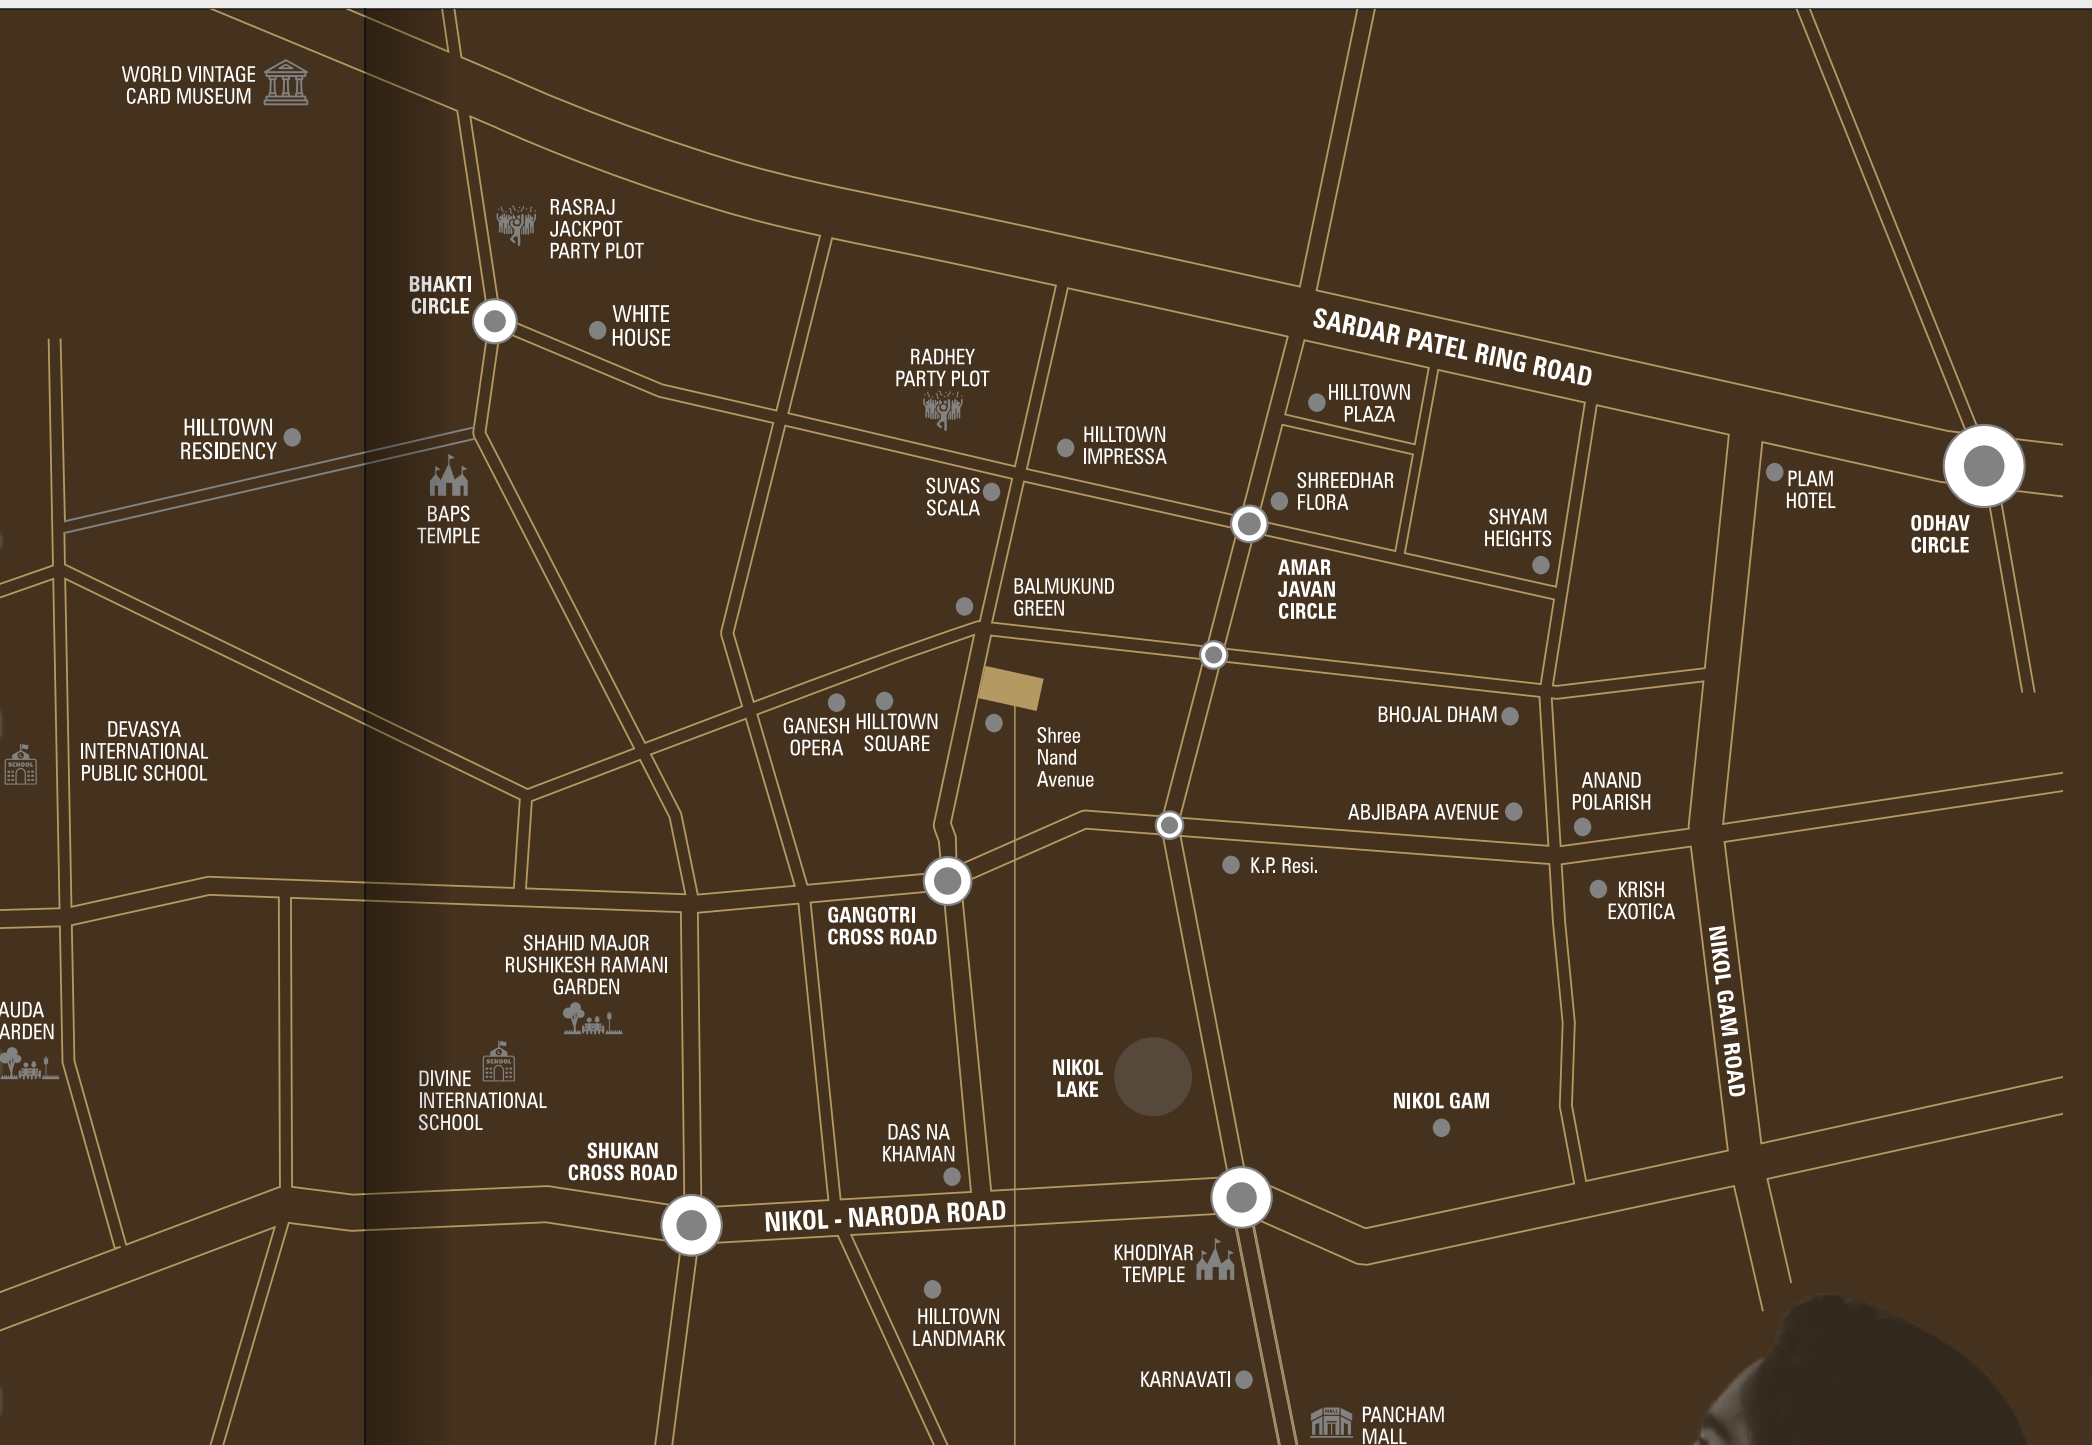

TYPICAL FLOOR PLAN

UNIT

PLAN | 4 BHK

GREENERY OUT SIDE,
LUXURY
INSIDE

SCAN FOR LOCATION

SCAN FOR E BROCHURE

Kiteview

4 BHK SMART LIVING SPACE