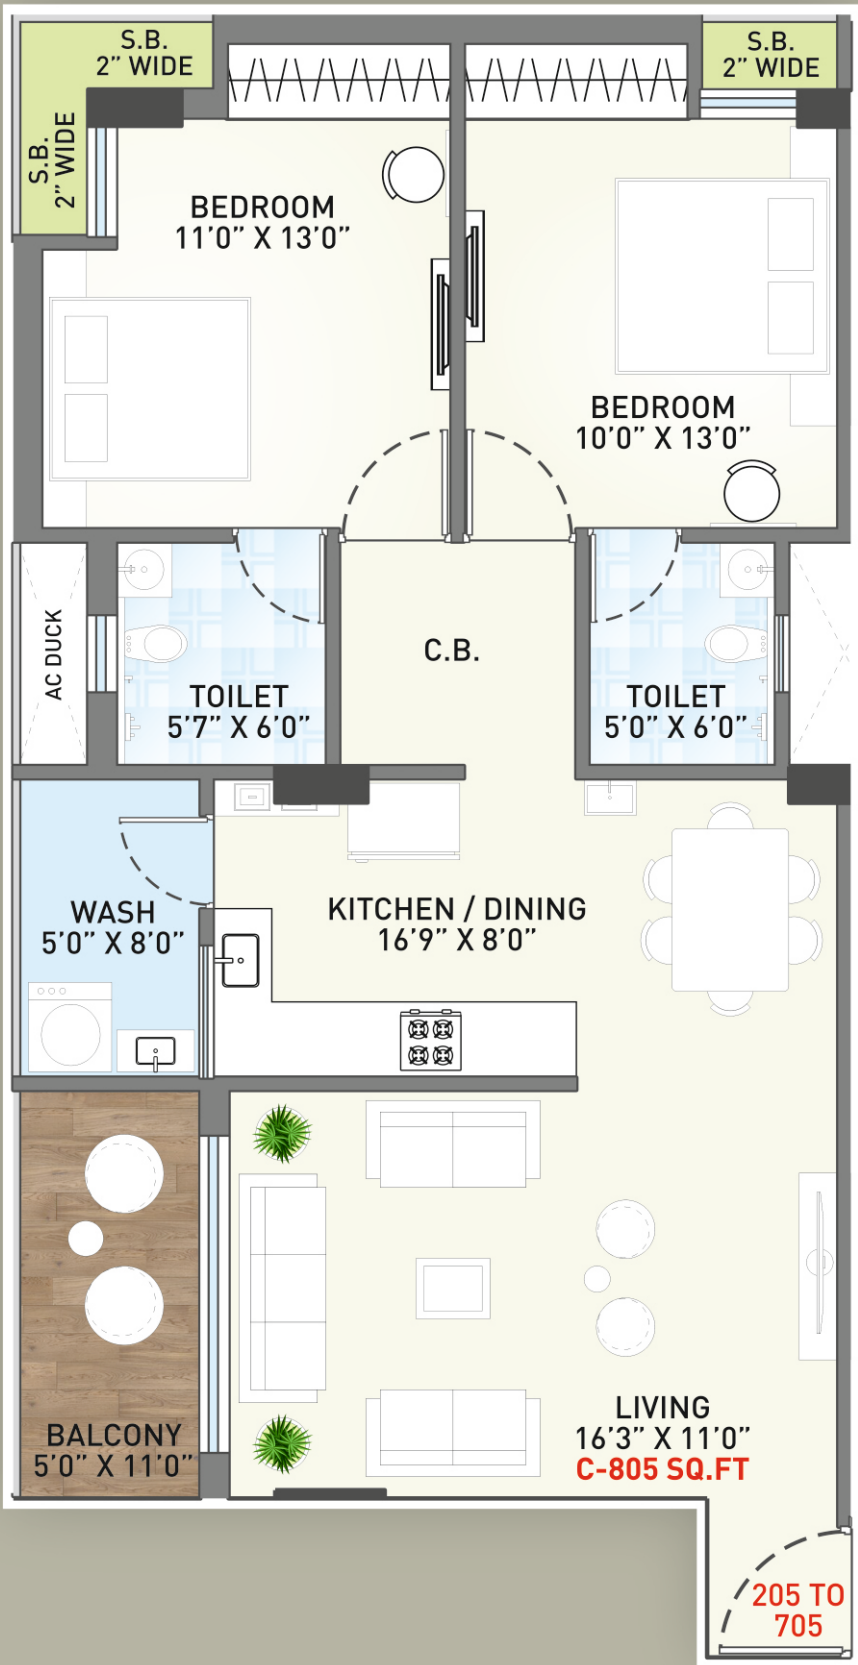

VIRAL
Elegance

લોકેશન અને લાઈફસ્ટાઈલ
#લાજવાળ

2&3 BHK
FLATS & SHOPS

Ground Floor Plan

❖ 1st Floor Plan

दिवस होय के रात
VIRAL ELEGANCE हेभाशे,
#लिविंग

❖ 2nd to 7th Floor Plan

❖ 2nd to 7th Floor Plan

2 BHK
Carpet Area : 805 SQ. FT

❖ 2nd to 7th Floor Plan

2 BHK
Carpet Area : 775 SQ. FT

❖ 2nd to 7th Floor Plan

2 BHK
Carpet Area : 733 SQ. FT

❖ 2nd to 7th Floor Plan

2 BHK

Carpet Area : 792 SQ. FT

❖ 2nd to 7th Floor Plan

3 BHK
Carpet Area : 875 SQ. FT

❖ GENERAL FACILITIES

WIDE ENTRY
GATE

BASEMENT
PARKING

FIRE & SAFETY
SYSTEM (FAS)

WATER BORE

SOLAR WATER
HEATER