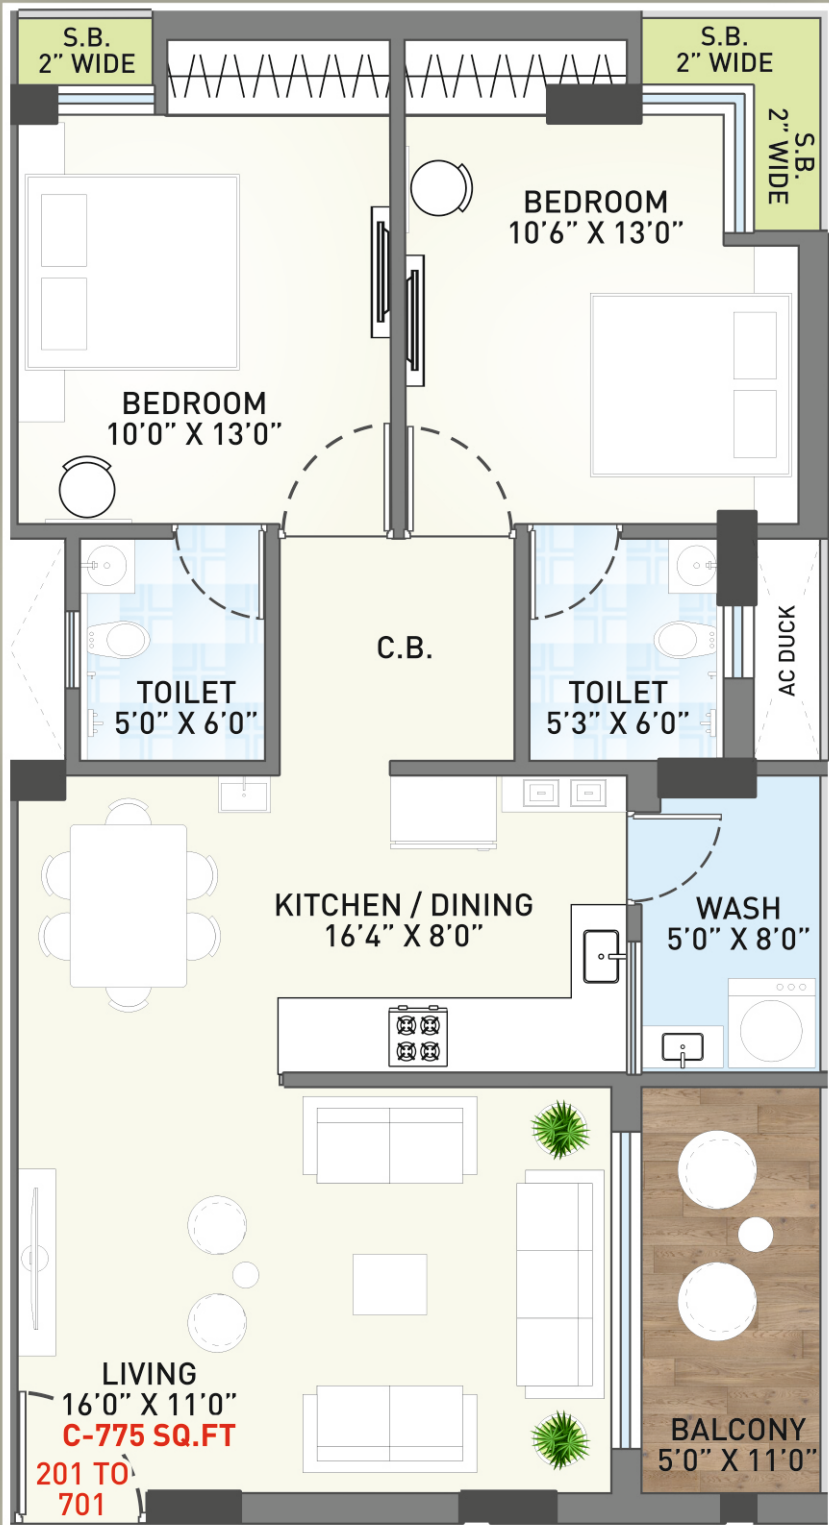

VIRAL
Elegance

લોકેશન અને લાઈફસ્ટાઈલ
#લાજવાળ

2&3 BHK
FLATS & SHOPS

Ground Floor Plan

❖ 1st Floor Plan

दिवस होय के रात
VIRAL ELEGANCE हेभाशे,
#लिविंग

❖ 2nd to 7th Floor Plan

❖ 2nd to 7th Floor Plan

2 BHK
Carpet Area : 805 SQ. FT

❖ 2nd to 7th Floor Plan

2 BHK
Carpet Area : 775 SQ. FT

❖ 2nd to 7th Floor Plan

2 BHK
Carpet Area : 733 SQ. FT

❖ 2nd to 7th Floor Plan

2 BHK

Carpet Area : 792 SQ. FT

❖ 2nd to 7th Floor Plan

3 BHK
Carpet Area : 875 SQ. FT

❖ GENERAL FACILITIES

WIDE ENTRY
GATE

BASEMENT
PARKING

FIRE & SAFETY
SYSTEM (FAS)

WATER BORE

SOLAR WATER
HEATER