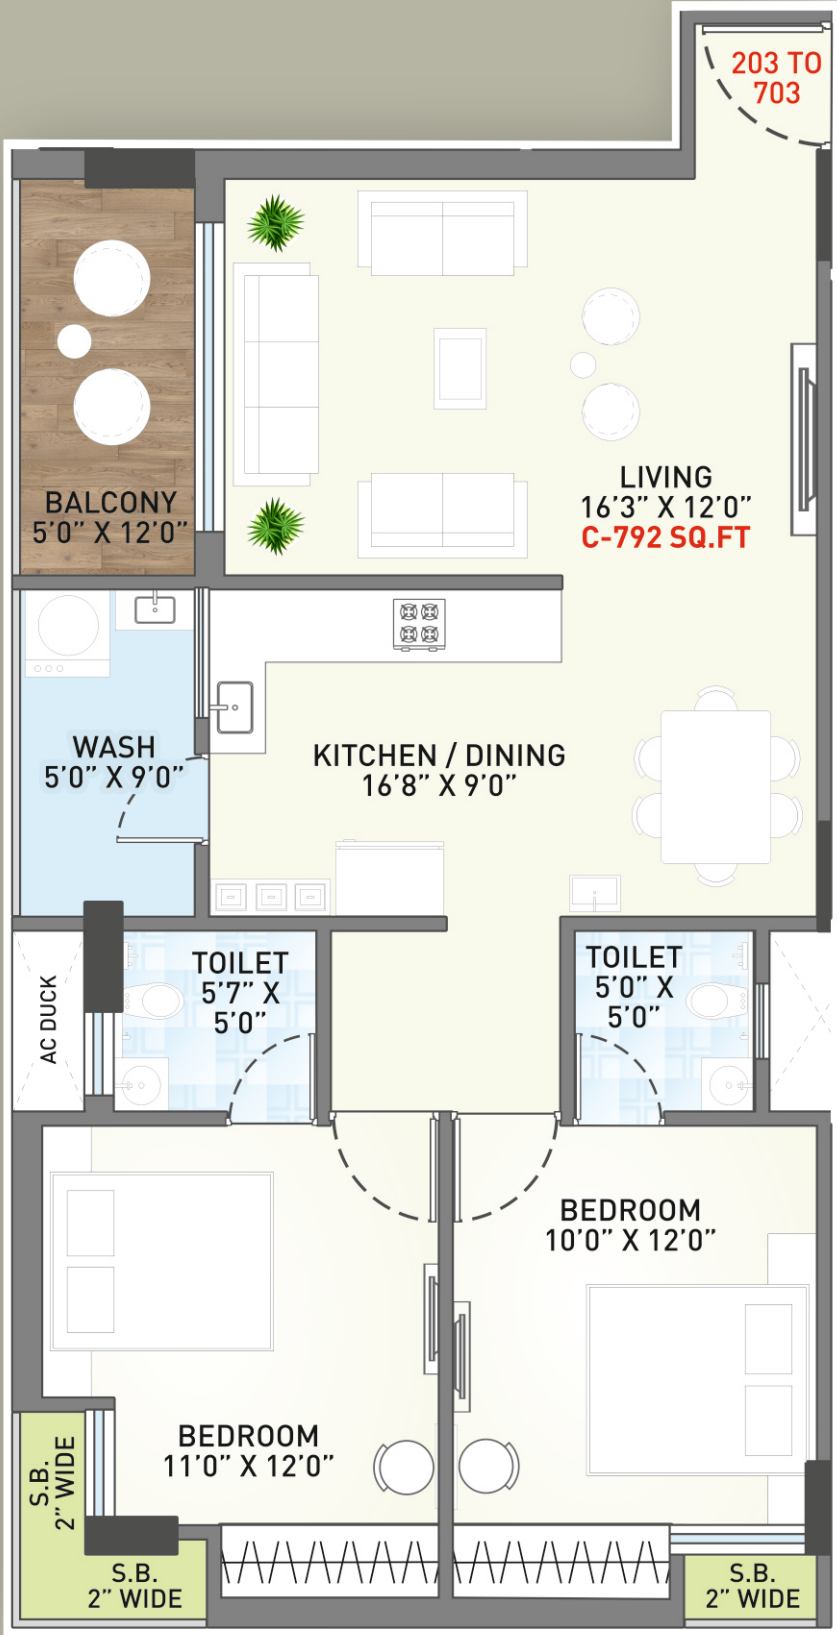

VIRAL
Elegance

લોકેશન અને લાઈફસ્ટાઈલ
#લાજવાળ

2&3 BHK
FLATS & SHOPS

Ground Floor Plan

❖ 1st Floor Plan

दिवस होय के रात
VIRAL ELEGANCE हेभाशे,
#लिविंग

❖ 2nd to 7th Floor Plan

❖ 2nd to 7th Floor Plan

2 BHK
Carpet Area : 805 SQ. FT

❖ 2nd to 7th Floor Plan

2 BHK
Carpet Area : 775 SQ. FT

❖ 2nd to 7th Floor Plan

2 BHK
Carpet Area : 733 SQ. FT

❖ 2nd to 7th Floor Plan

2 BHK

Carpet Area : 792 SQ. FT

❖ 2nd to 7th Floor Plan

3 BHK
Carpet Area : 875 SQ. FT

❖ GENERAL FACILITIES

WIDE ENTRY
GATE

BASEMENT
PARKING

FIRE & SAFETY
SYSTEM (FAS)

WATER BORE

SOLAR WATER
HEATER