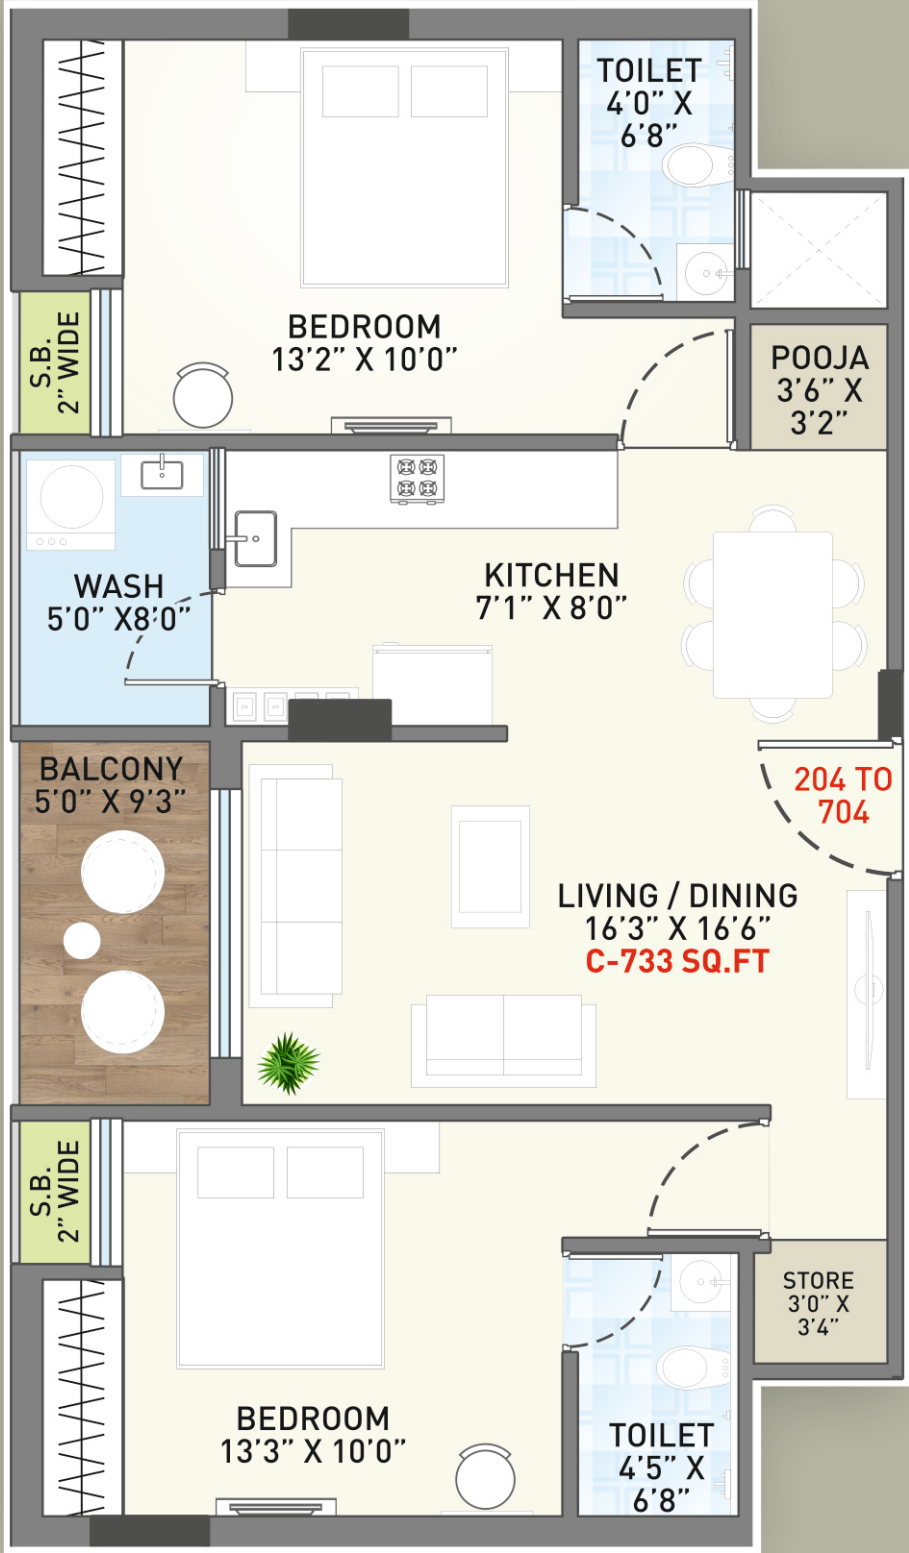

VIRAL
Elegance

લોકેશન અને લાઈફસ્ટાઈલ
#લાજવાળ

2&3 BHK
FLATS & SHOPS

Ground Floor Plan

❖ 1st Floor Plan

दिवस होय के रात
VIRAL ELEGANCE हेभाशे,
#लिविंग

❖ 2nd to 7th Floor Plan

❖ 2nd to 7th Floor Plan

2 BHK
Carpet Area : 805 SQ. FT

❖ 2nd to 7th Floor Plan

2 BHK
Carpet Area : 775 SQ. FT

❖ 2nd to 7th Floor Plan

2 BHK
Carpet Area : 733 SQ. FT

❖ 2nd to 7th Floor Plan

2 BHK

Carpet Area : 792 SQ. FT

❖ 2nd to 7th Floor Plan

3 BHK
Carpet Area : 875 SQ. FT

❖ GENERAL FACILITIES

WIDE ENTRY
GATE

BASEMENT
PARKING

FIRE & SAFETY
SYSTEM (FAS)

WATER BORE

SOLAR WATER
HEATER