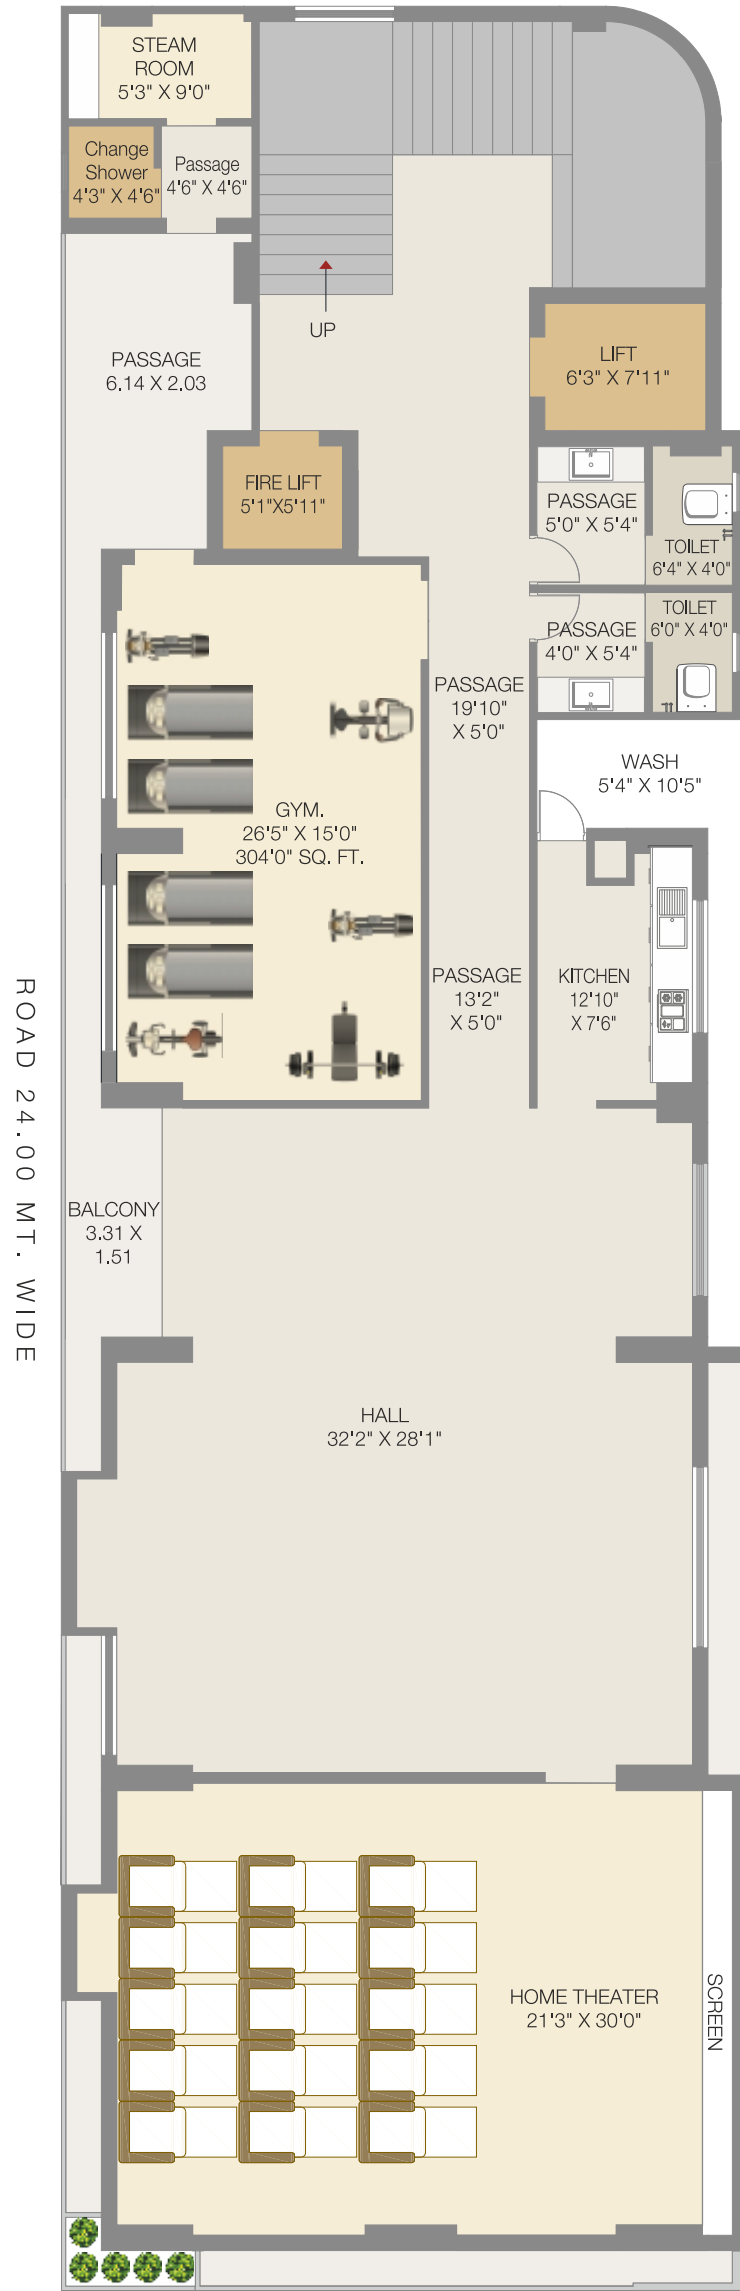

TOTO, KOHLER OR EQUIVALENT BATHROOM FITTINGS

KALINGA STONE KITCHEN PLATFORM

POP PUNNING ON WALLS

VIDEO DOOR PHONE SECURITY SYSTEM

CCTV CAMERA SECURED PREMISES

ALLOTTED CAR PARKING

FIRE FIGHTING SYSTEM

MITSUBISHI OR EQUIVALENT LIFTS

# COMMON AMINITIES

**CELLER FLOOR PLAN**

ROAD 24.00 MT. WIDE

**GROUND FLOOR PLAN**

ROAD 24.00 MT. WIDE

**FIRST FLOOR PLAN**

**TYPICAL 2<sup>ND</sup> TO 11<sup>TH</sup> FLOOR PLAN**

Beauteous Architecture for  
**Blissful Ambience**

**SIMANDHAR**  
ROYAL

## Key Plan