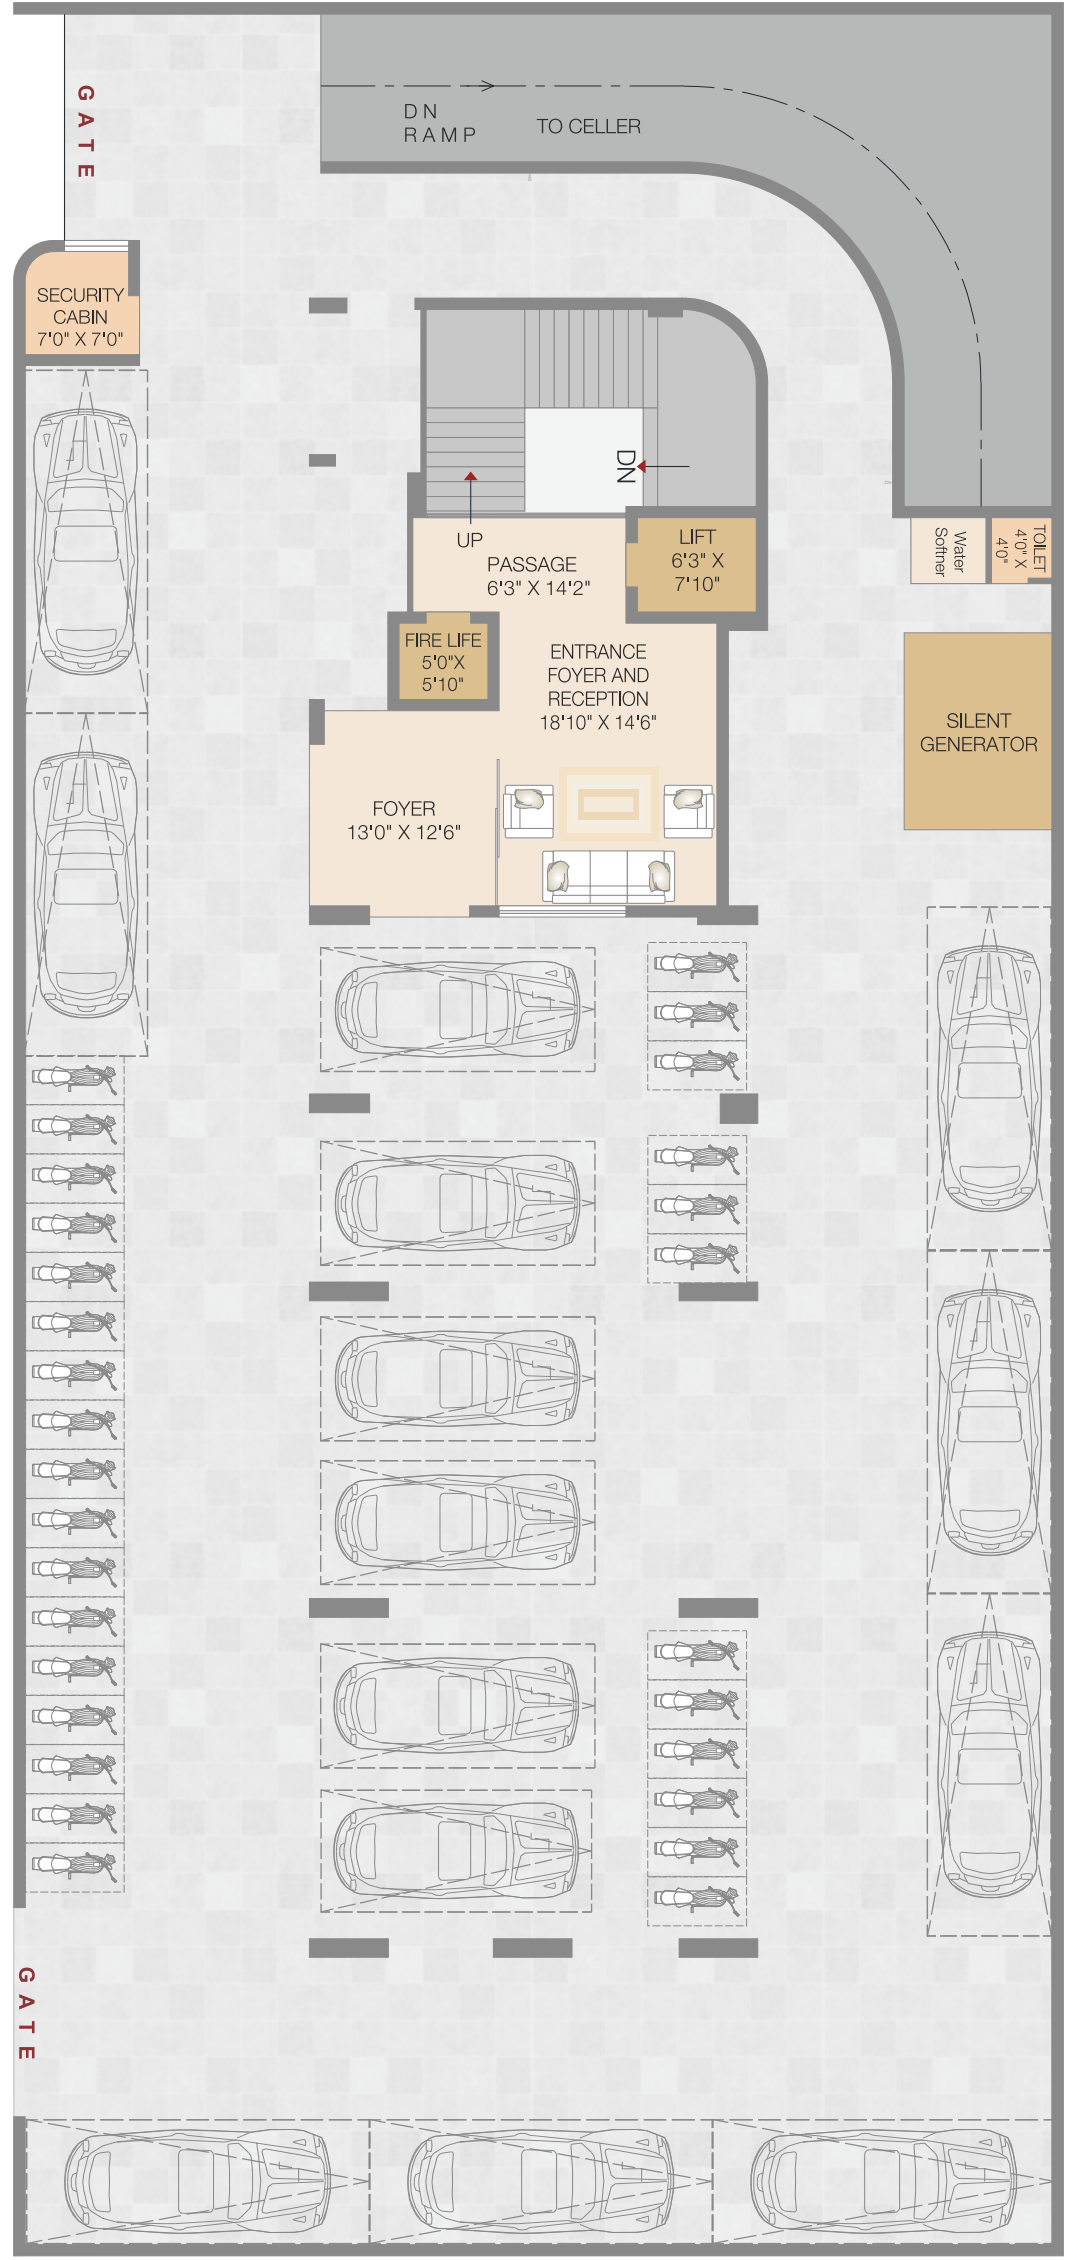

TOTO, KOHLER OR EQUIVALENT BATHROOM FITTINGS

KALINGA STONE KITCHEN PLATFORM

POP PUNNING ON WALLS

VIDEO DOOR PHONE SECURITY SYSTEM

CCTV CAMERA SECURED PREMISES

ALLOTTED CAR PARKING

FIRE FIGHTING SYSTEM

MITSUBISHI OR EQUIVALENT LIFTS

# COMMON AMINITIES

**CELLER FLOOR PLAN**

ROAD 24.00 MT. WIDE

**GROUND FLOOR PLAN**

ROAD 24.00 MT. WIDE

**FIRST FLOOR PLAN**

**TYPICAL 2<sup>ND</sup> TO 11<sup>TH</sup> FLOOR PLAN**

Beauteous Architecture for  
**Blissful Ambience**

**SIMANDHAR**  
ROYAL

## Key Plan