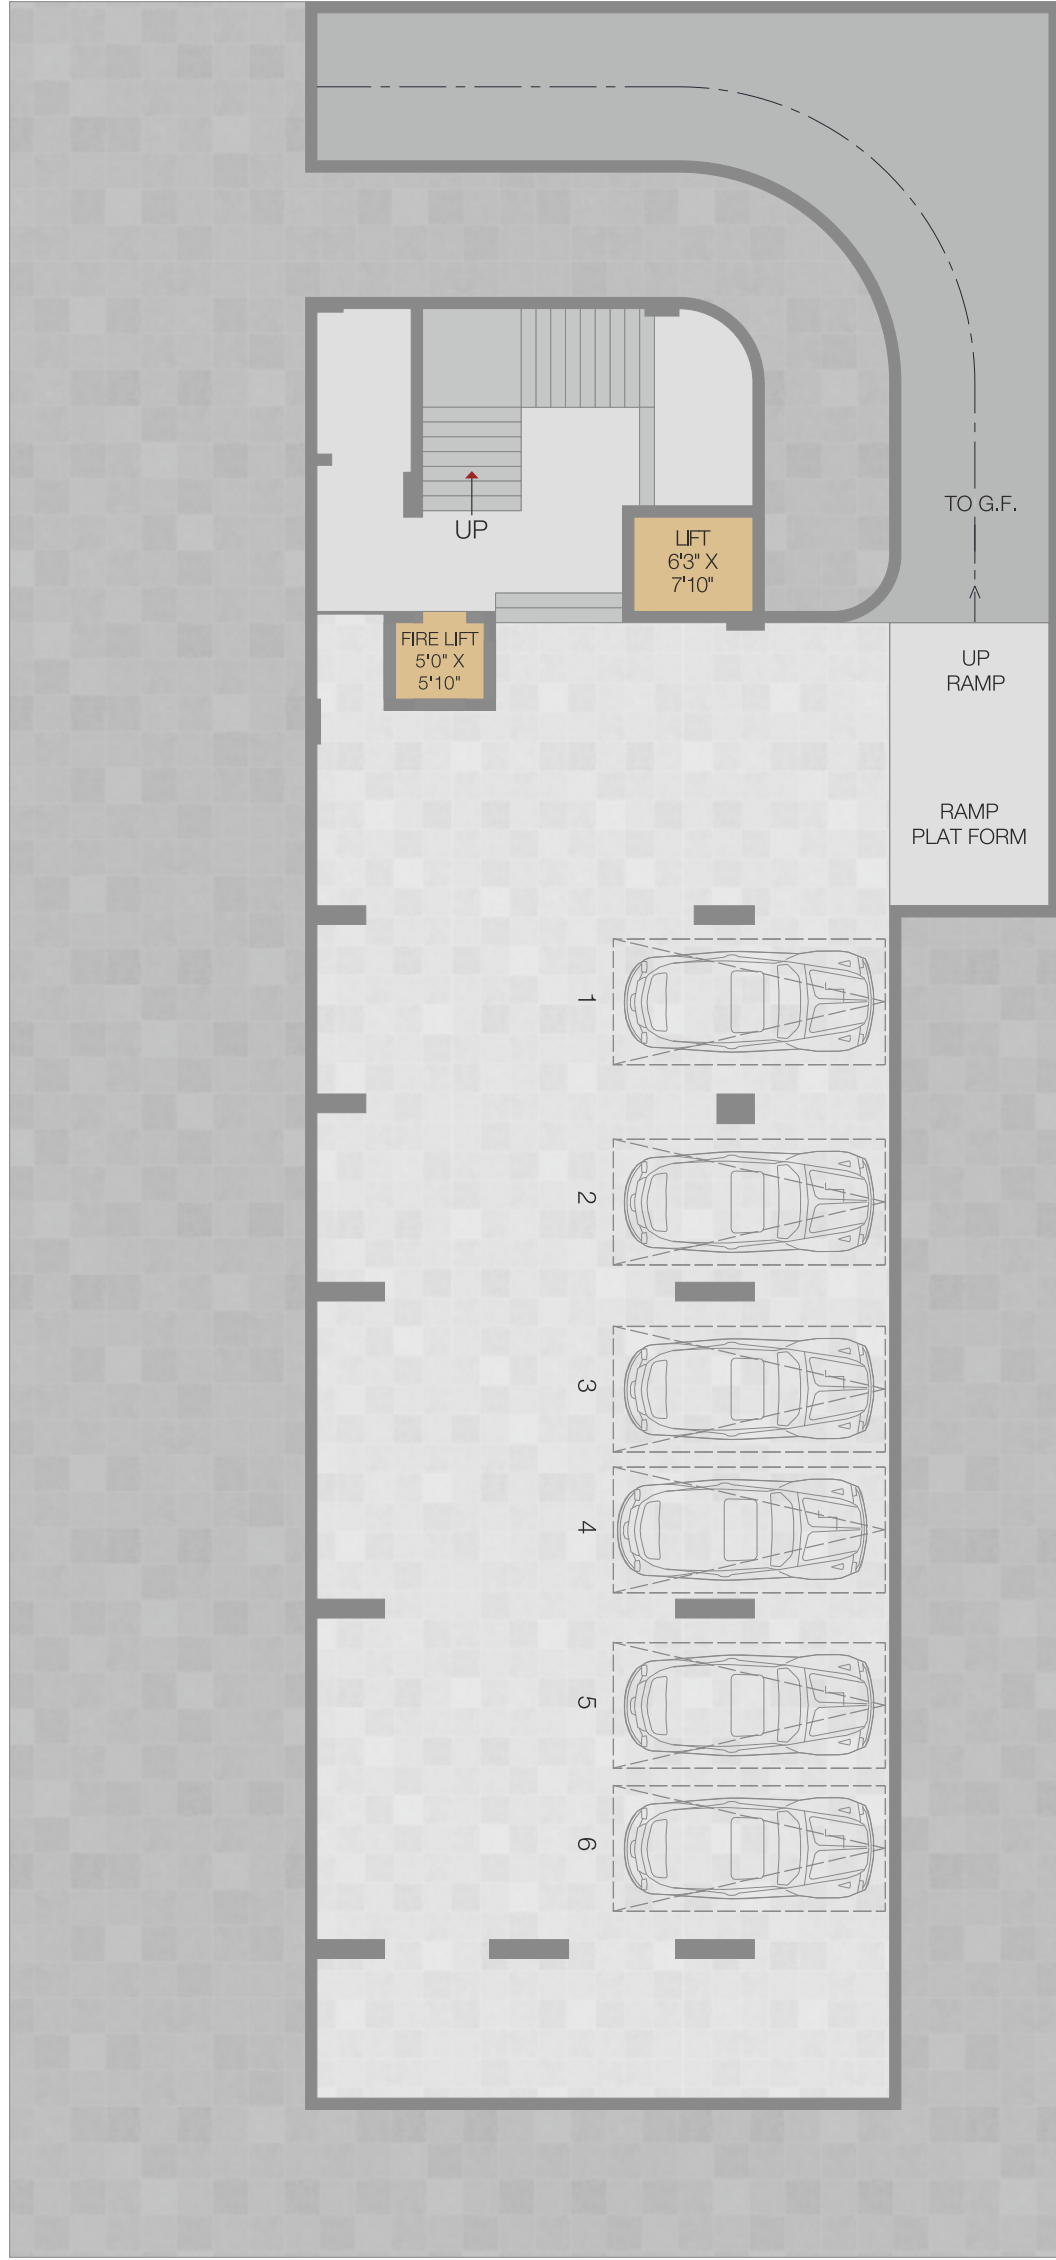

# COMMON AMINITIES

**CELLER FLOOR PLAN**

ROAD 24.00 MT. WIDE

**GROUND FLOOR PLAN**

ROAD 24.00 MT. WIDE

**FIRST FLOOR PLAN**

**TYPICAL 2<sup>ND</sup> TO 11<sup>TH</sup> FLOOR PLAN**

Beauteous Architecture for  
**Blissful Ambience**

## Key Plan