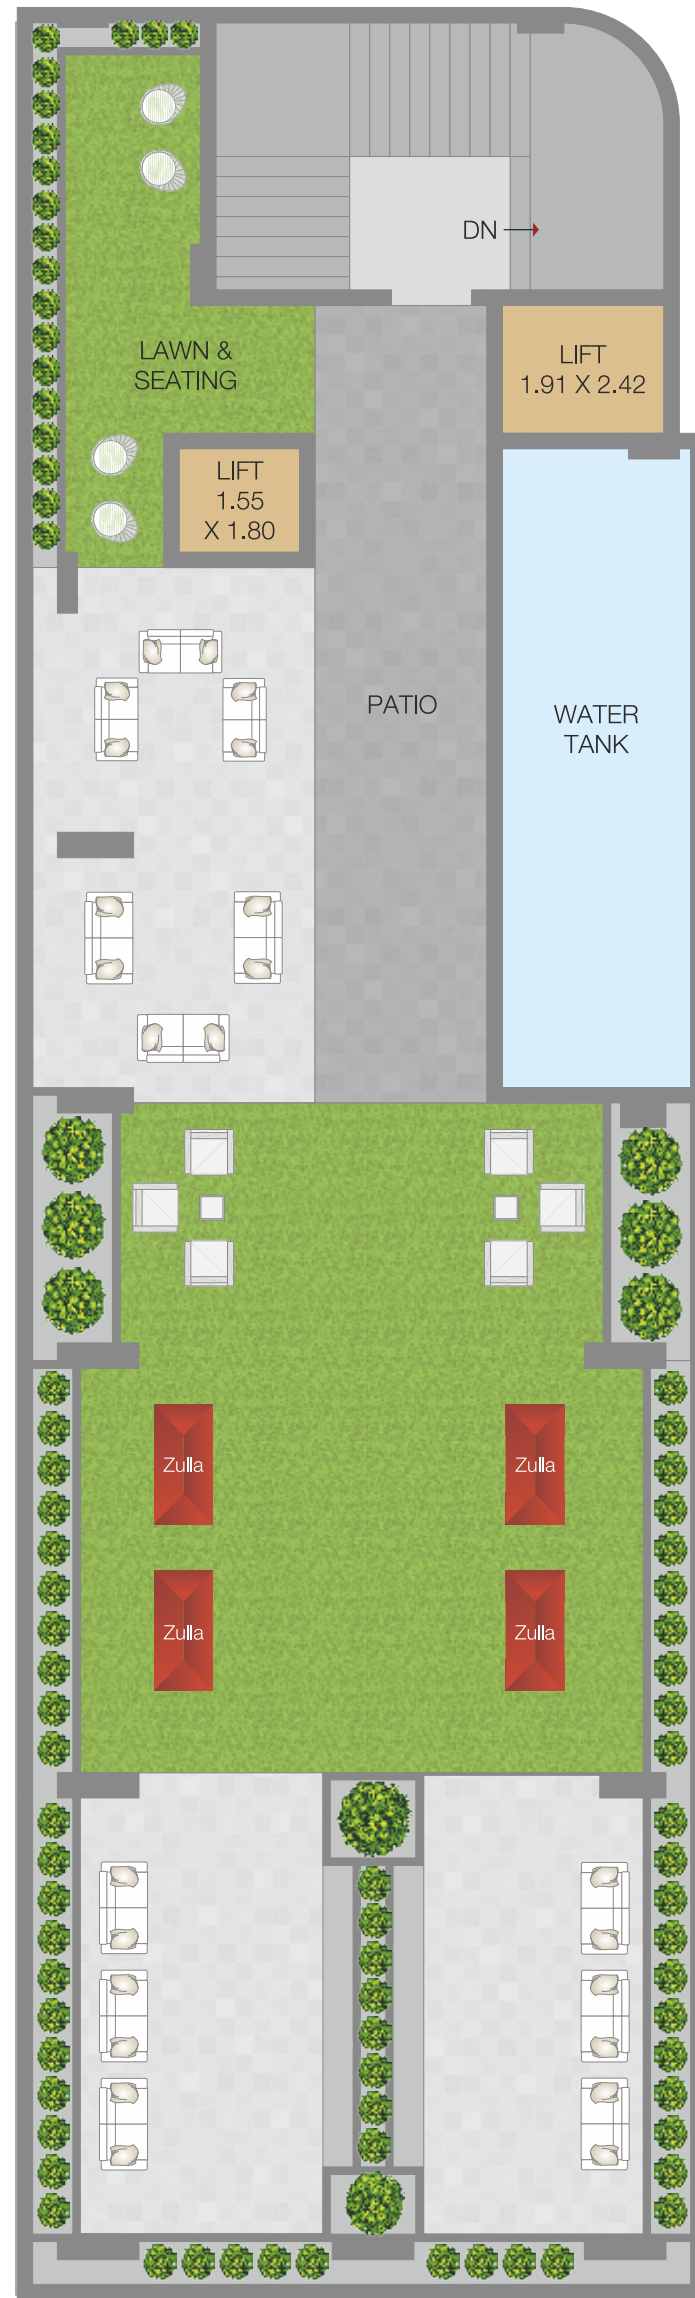

# COMMON AMINITIES

**CELLER FLOOR PLAN**

ROAD 24.00 MT. WIDE

**GROUND FLOOR PLAN**

ROAD 24.00 MT. WIDE

**FIRST FLOOR PLAN**

**TYPICAL 2<sup>ND</sup> TO 11<sup>TH</sup> FLOOR PLAN**

Beauteous Architecture for  
**Blissful Ambience**

**SIMANDHAR**  
ROYAL

## Key Plan