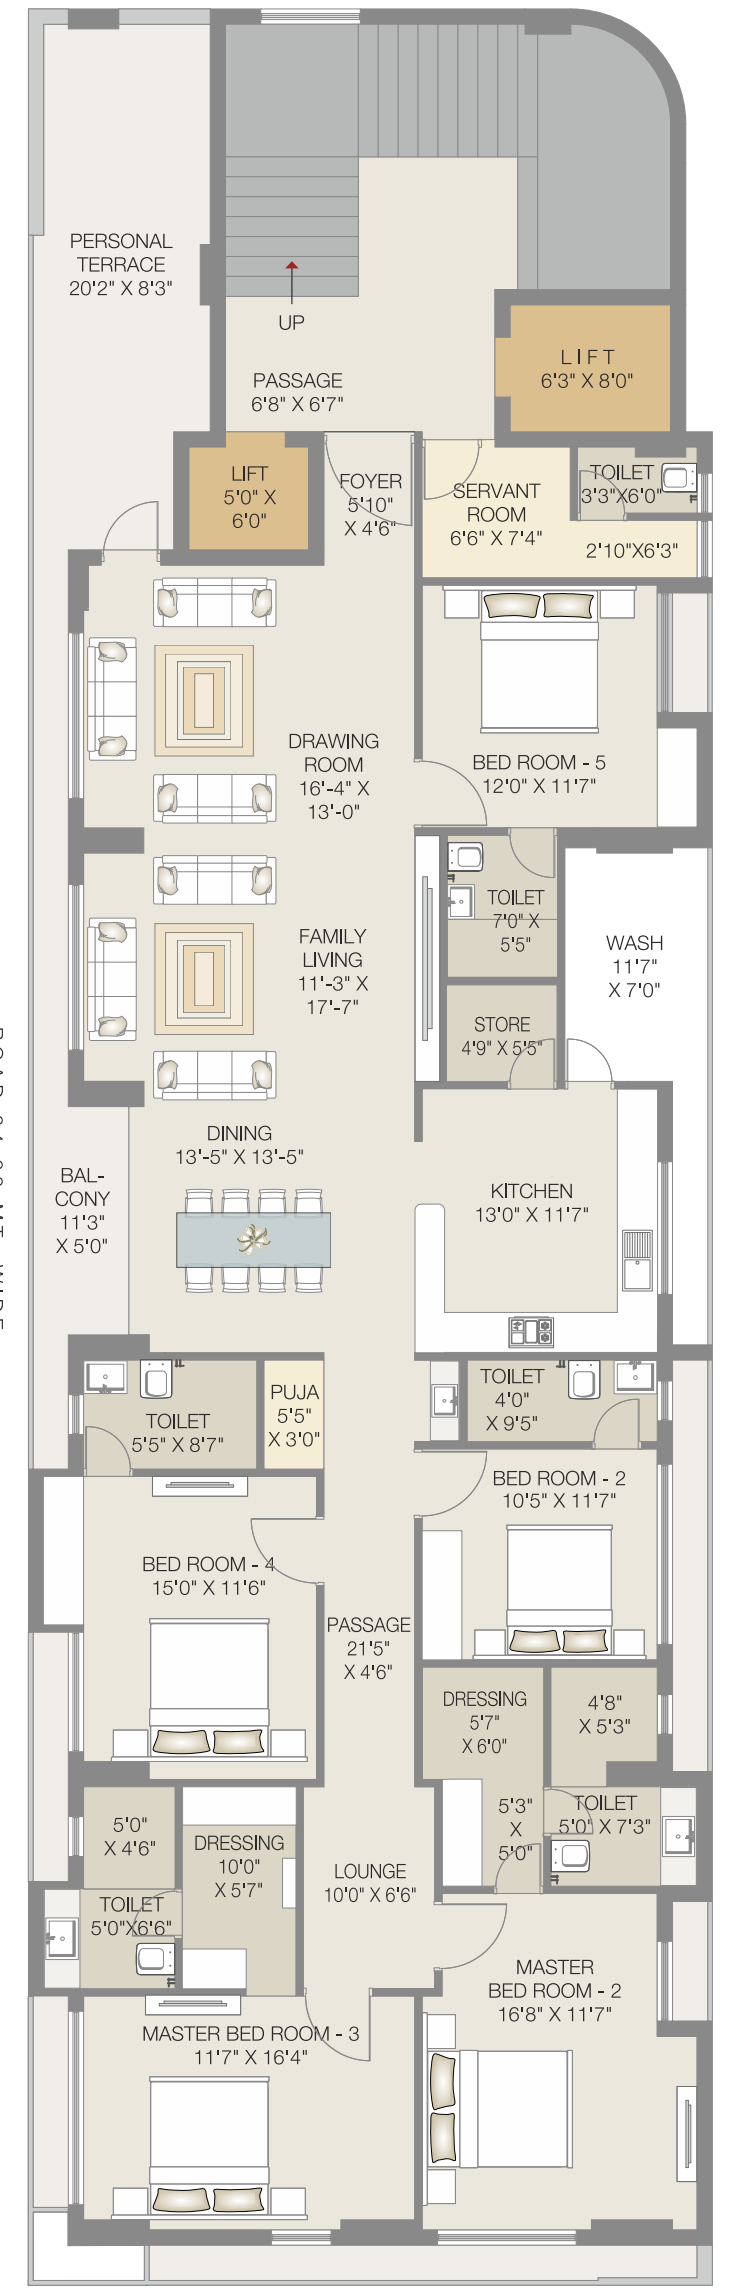

TOTO, KOHLER OR EQUIVALENT BATHROOM FITTINGS

KALINGA STONE KITCHEN PLATFORM

POP PUNNING ON WALLS

VIDEO DOOR PHONE SECURITY SYSTEM

CCTV CAMERA SECURED PREMISES

ALLOTTED CAR PARKING

FIRE FIGHTING SYSTEM

MITSUBISHI OR EQUIVALENT LIFTS

# COMMON AMINITIES

**CELLER FLOOR PLAN**

ROAD 24.00 MT. WIDE

**GROUND FLOOR PLAN**

ROAD 24.00 MT. WIDE

**FIRST FLOOR PLAN**

**TYPICAL 2<sup>ND</sup> TO 11<sup>TH</sup> FLOOR PLAN**

Beauteous Architecture for  
**Blissful Ambience**

**SIMANDHAR**  
ROYAL

## Key Plan