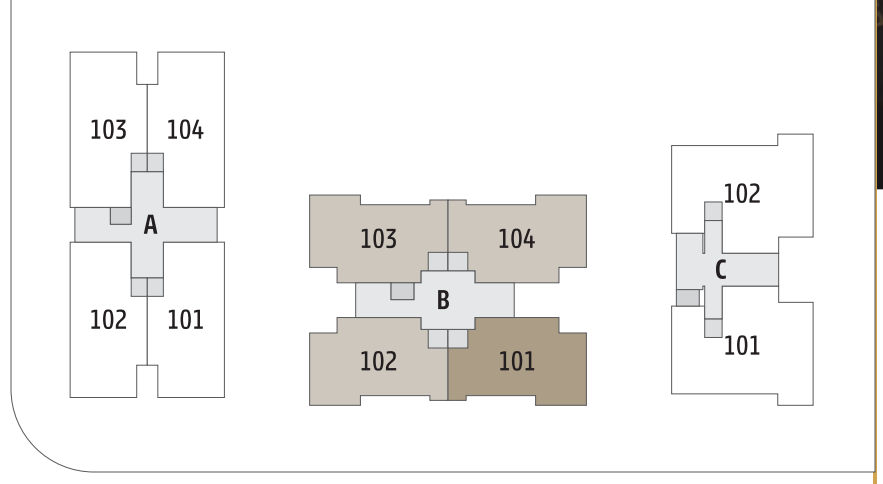

R O A D

R O A D

**21ST
FLOOR**
PENT HOUSE
UPPER LEVEL

4 BHK
TYPE - B

4 BHK
 TYPE - B1
 2, 5, 9, 13, 17TH FLOOR

4 BHK
TYPE - C

4 BHK
PENT HOUSE
TYPE-1

LOWER LEVEL

4 BHK
 PENT HOUSE
 TYPE-1

UPPER LEVEL

4 BHK
 PENT HOUSE
 TYPE-2
 LOWER LEVEL

4 BHK
 PENT HOUSE
 TYPE-2
 UPPER LEVEL

<< SCIENCE CITY

SARDAR DHAM

S P RING ROAD

K D HOSPITAL