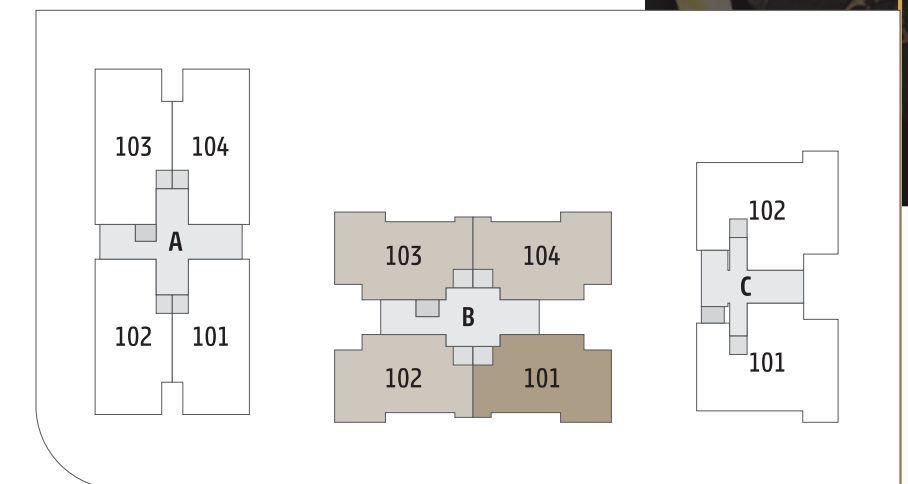

R O A D

R O A D

**21ST
FLOOR**
PENT HOUSE
UPPER LEVEL

4 BHK
TYPE - B

4 BHK
 TYPE - B1
 2, 5, 9, 13, 17TH FLOOR

4 BHK
TYPE - C

4 BHK
PENT HOUSE
TYPE-1

LOWER LEVEL

4 BHK
 PENT HOUSE
 TYPE-1

UPPER LEVEL

4 BHK
 PENT HOUSE
 TYPE-2
 LOWER LEVEL

4 BHK
 PENT HOUSE
 TYPE-2
 UPPER LEVEL

<< SCIENCE CITY

SARDAR DHAM

S P RING ROAD

K D HOSPITAL