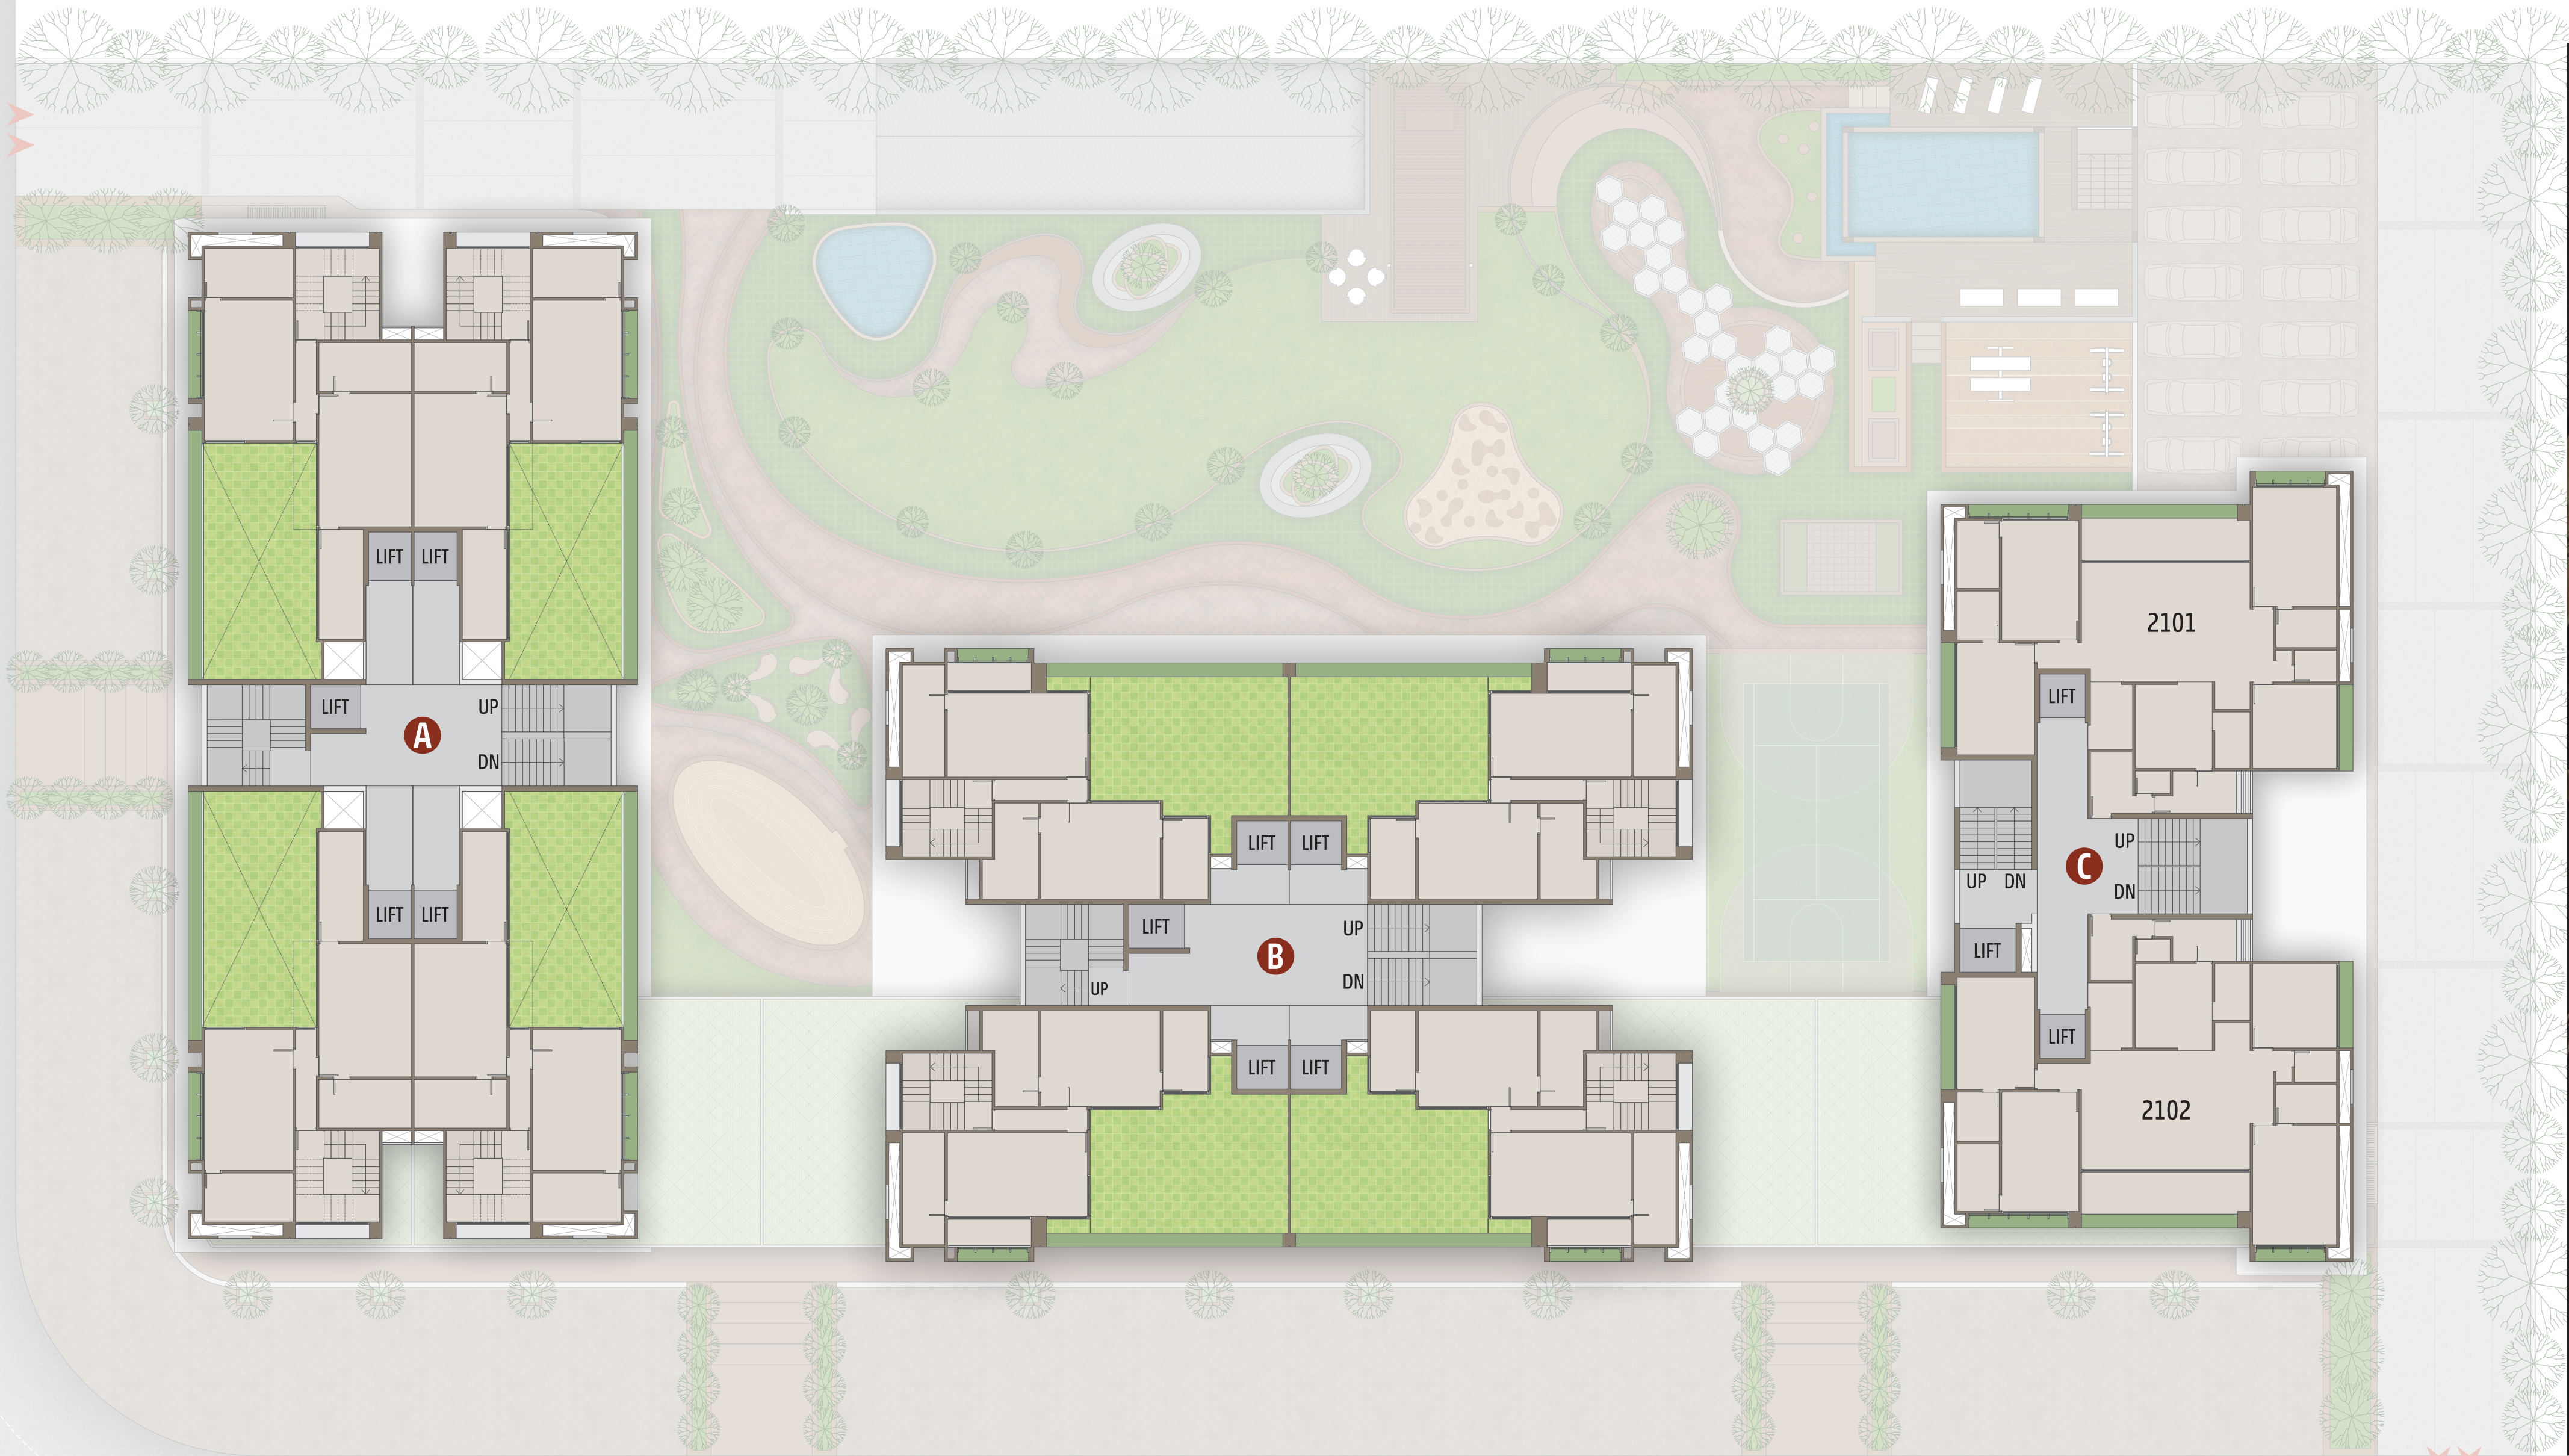

R O A D

R O A D

**21ST
FLOOR**
PENT HOUSE
UPPER LEVEL