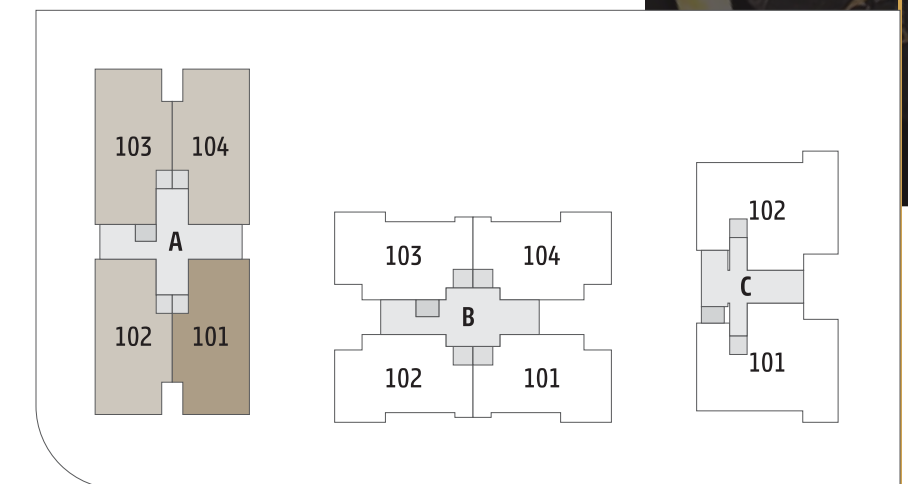

R O A D

R O A D

TYPICAL
FLOOR

N

R O A D

R O A D

20ST
FLOOR

PENT HOUSE
LOWER LEVEL

R O A D

R O A D

**21ST
FLOOR**
PENT HOUSE
UPPER LEVEL

4 BHK
TYPE - B

4 BHK
 TYPE - B1
 2, 5, 9, 13, 17TH FLOOR

4 BHK
TYPE - C

4 BHK
PENT HOUSE
TYPE-1

LOWER LEVEL