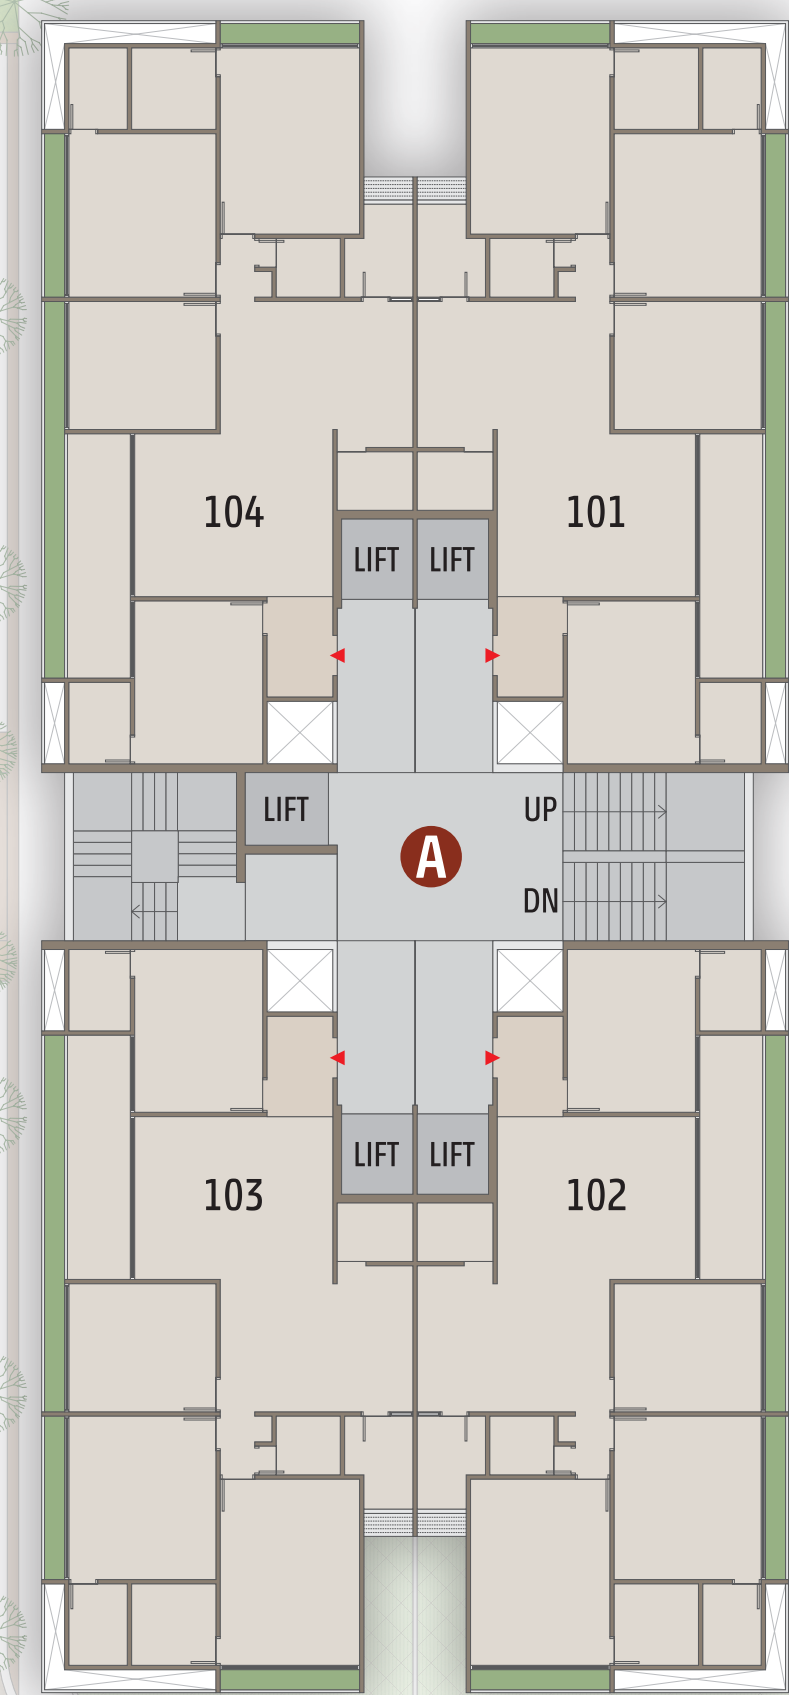

28'X5'8"
BIG BALCONY

FINEST FROM THE FINER LIVING

PROJECT USPS

- KEY LESS ENTRY.
- PERSONAL LIFT WITH PERSONAL FOYER.
- SERVANT/ MATERIAL HANDLING LIFT IN EACH BLOCK.
- ALL APARTMENTS ARE EAST/WEST FACING.
- BIG SIZE BALCONY

24 HOURS WATER

SMART SOCIETY

AMENITIES

CLUB HOUSE FIRST FLOOR

GROUND FLOOR

ROAD

ROAD

EXIT

R O A D

R O A D

TYPICAL
FLOOR

N

R O A D

R O A D

20ST
FLOOR

PENT HOUSE
LOWER LEVEL

R O A D

R O A D

**21ST
FLOOR**
PENT HOUSE
UPPER LEVEL

4 BHK
TYPE - B

4 BHK
 TYPE - B1
 2, 5, 9, 13, 17TH FLOOR

4 BHK
TYPE - C

4 BHK
PENT HOUSE
TYPE-1

LOWER LEVEL