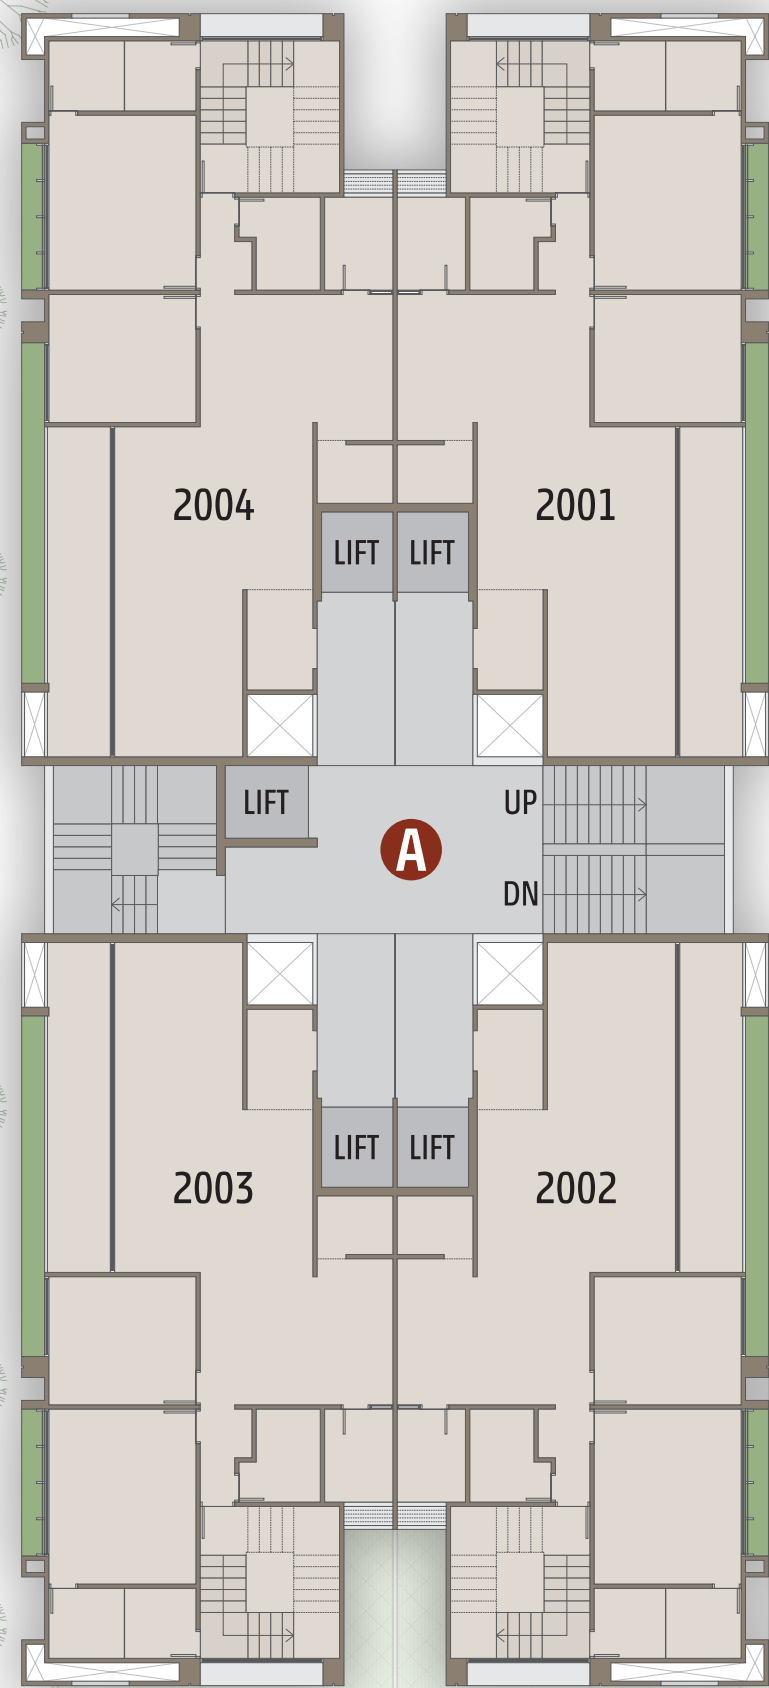

28'X5'8"
BIG BALCONY

FINEST FROM THE FINER LIVING

PROJECT USPS

- KEY LESS ENTRY.
- PERSONAL LIFT WITH PERSONAL FOYER.
- SERVANT/ MATERIAL HANDLING LIFT IN EACH BLOCK.
- ALL APARTMENTS ARE EAST/WEST FACING.
- BIG SIZE BALCONY

24 HOURS WATER

SMART SOCIETY

AMENITIES

CLUB HOUSE FIRST FLOOR

GROUND FLOOR

ROAD

ROAD

EXIT

R O A D

R O A D

TYPICAL
FLOOR

N

R O A D

R O A D

20ST
FLOOR

PENT HOUSE
LOWER LEVEL

R O A D

R O A D

**21ST
FLOOR**
PENT HOUSE
UPPER LEVEL

4 BHK
TYPE - B

4 BHK
 TYPE - B1
 2, 5, 9, 13, 17TH FLOOR

4 BHK
TYPE - C

4 BHK
PENT HOUSE
TYPE-1

LOWER LEVEL