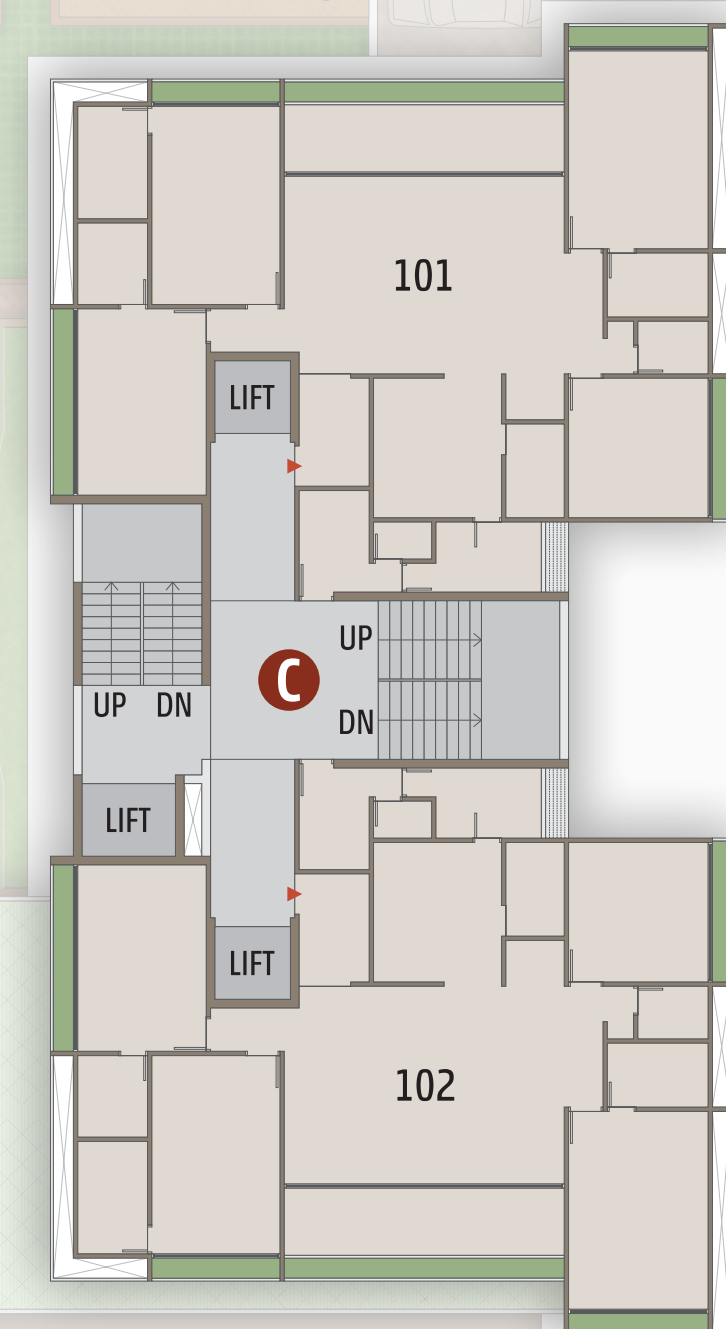

24 HOURS WATER

SMART SOCIETY

AMENITIES

CLUB HOUSE FIRST FLOOR

GROUND FLOOR

ROAD

ROAD

EXIT

R O A D

R O A D

TYPICAL
FLOOR

N

R O A D

R O A D

20ST
FLOOR

PENT HOUSE
LOWER LEVEL