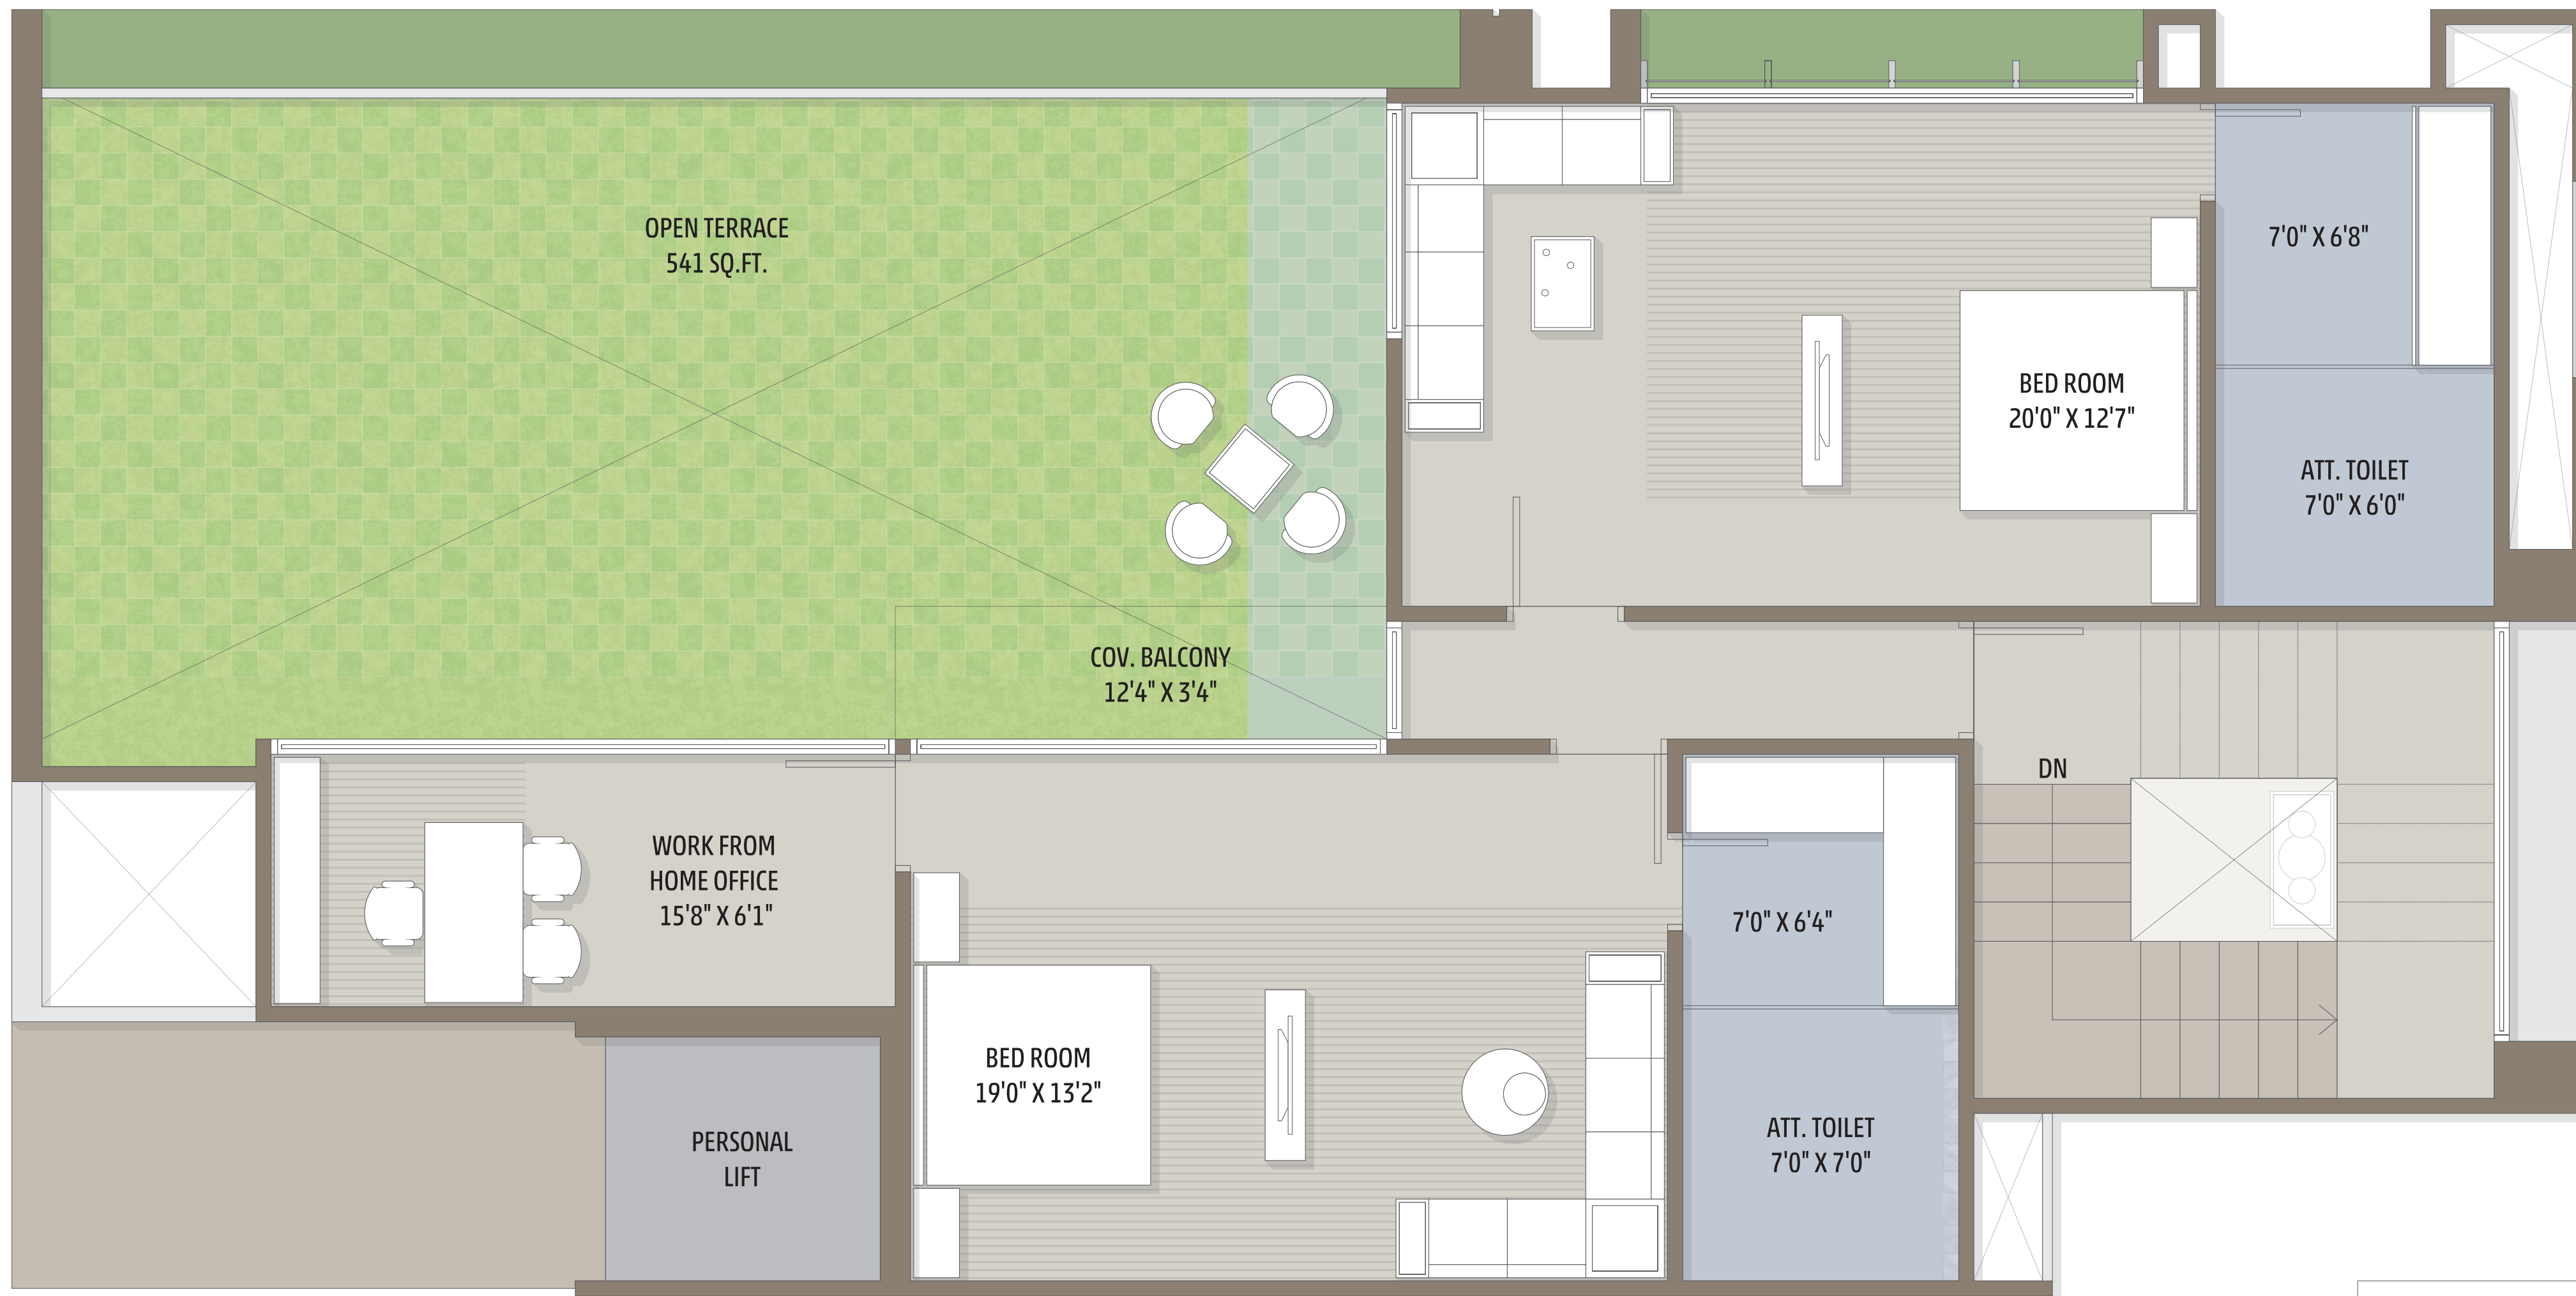

R O A D

R O A D

TYPICAL
FLOOR

N

R O A D

R O A D

20ST
FLOOR

PENT HOUSE
LOWER LEVEL

R O A D

R O A D

**21ST
FLOOR**
PENT HOUSE
UPPER LEVEL

4 BHK
TYPE - B

4 BHK
 TYPE - B1
 2, 5, 9, 13, 17TH FLOOR

4 BHK
TYPE - C

4 BHK
PENT HOUSE
TYPE-1

LOWER LEVEL

4 BHK
 PENT HOUSE
 TYPE-1

UPPER LEVEL

4 BHK
 PENT HOUSE
 TYPE-2
 LOWER LEVEL

4 BHK
 PENT HOUSE
 TYPE-2
 UPPER LEVEL

<< SCIENCE CITY

SARDAR DHAM

S P RING ROAD

K D HOSPITAL