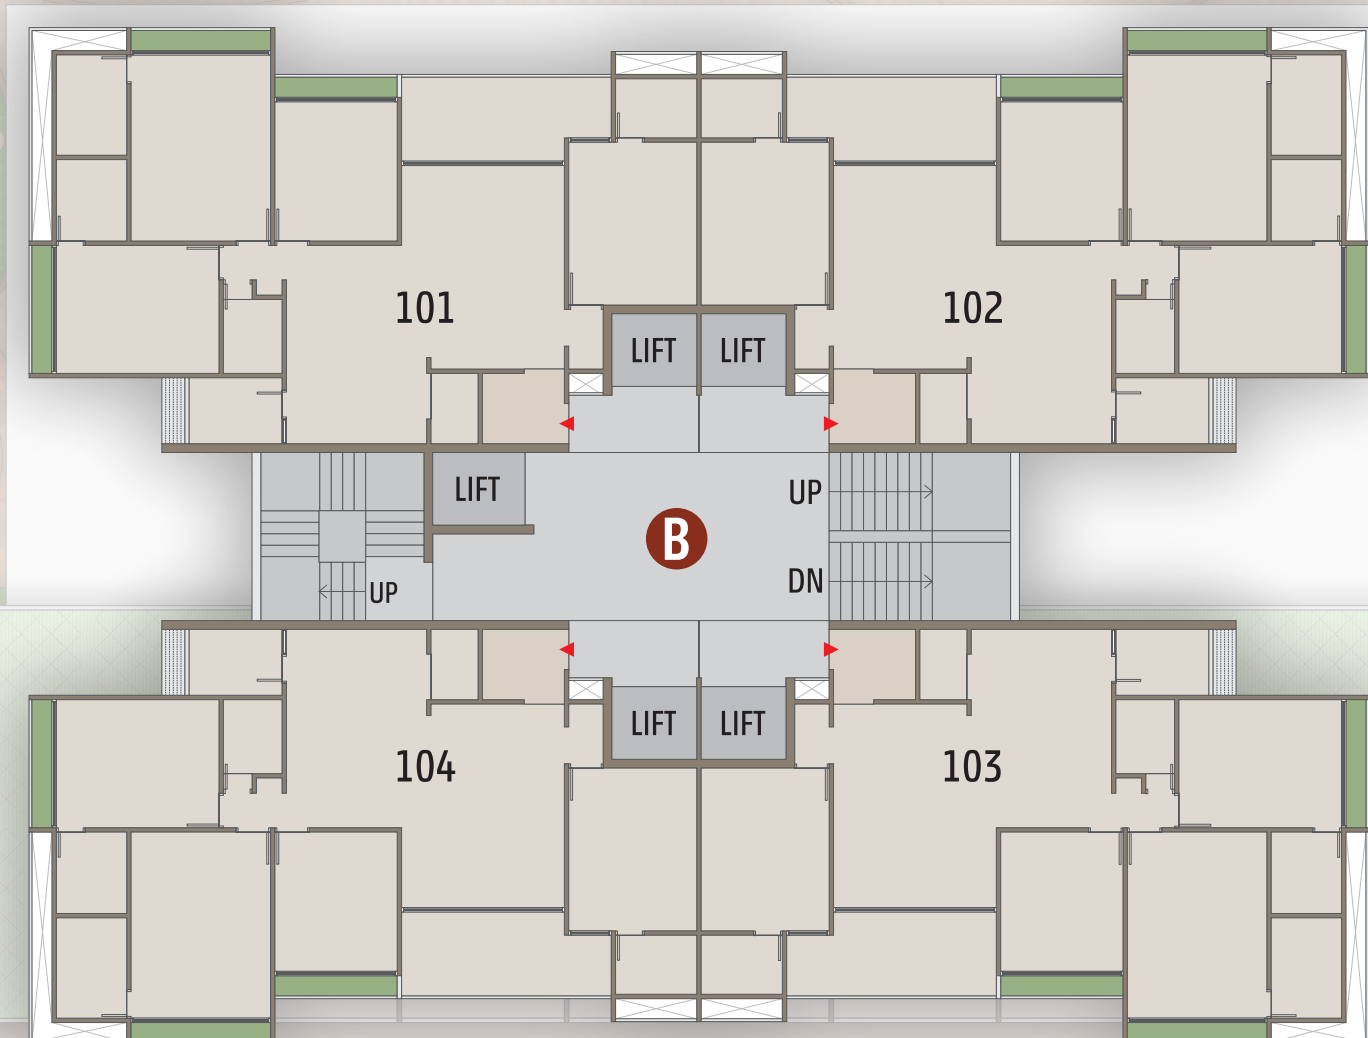

R O A D

R O A D

TYPICAL
FLOOR

N