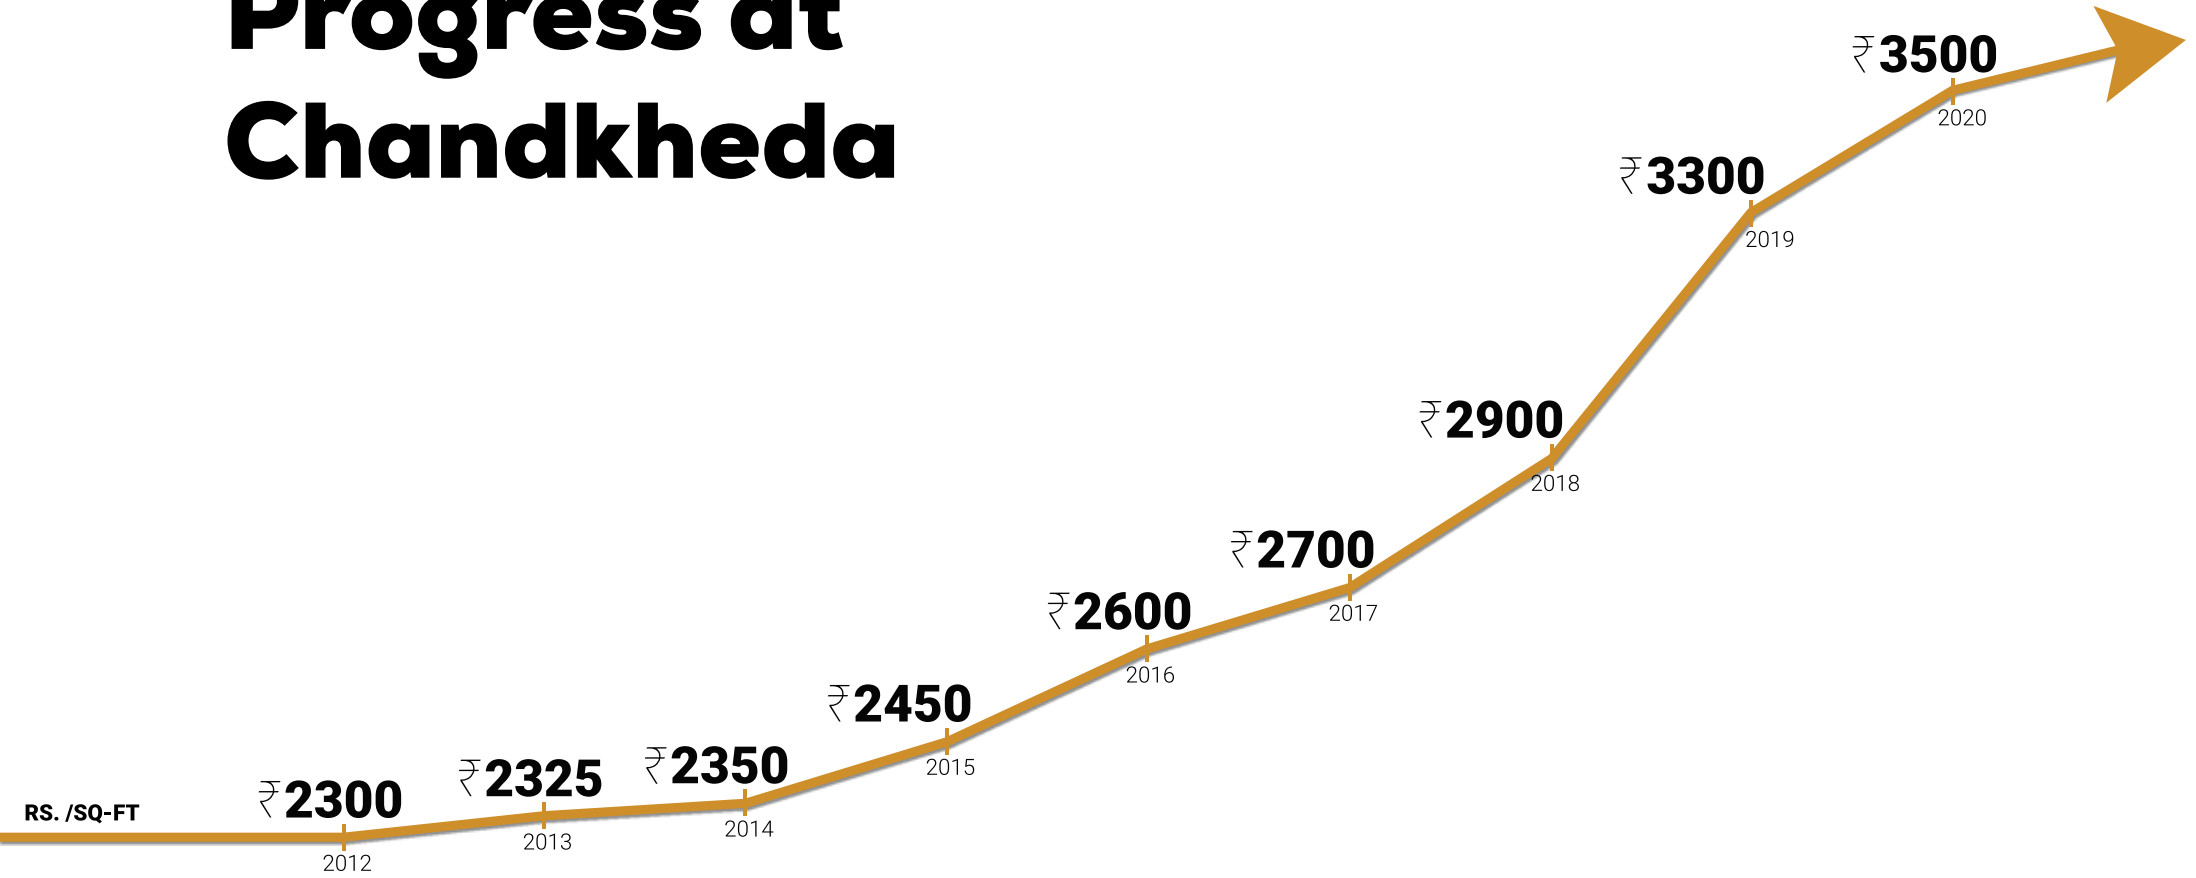

Stair | Cabin | Terrace
Floor Plan

Progress at Chandkheda

Work
At
Progress

Work
For
Progress

Progress
With
Petal

Petal
PROGRESS
— The Growth Place —

Site Address : Petal Progress, Next to William John Pizza, Opp IOC Petrol Pump, Near Zundal Circle, Chandkheda, Ahmedabad, Gujarat