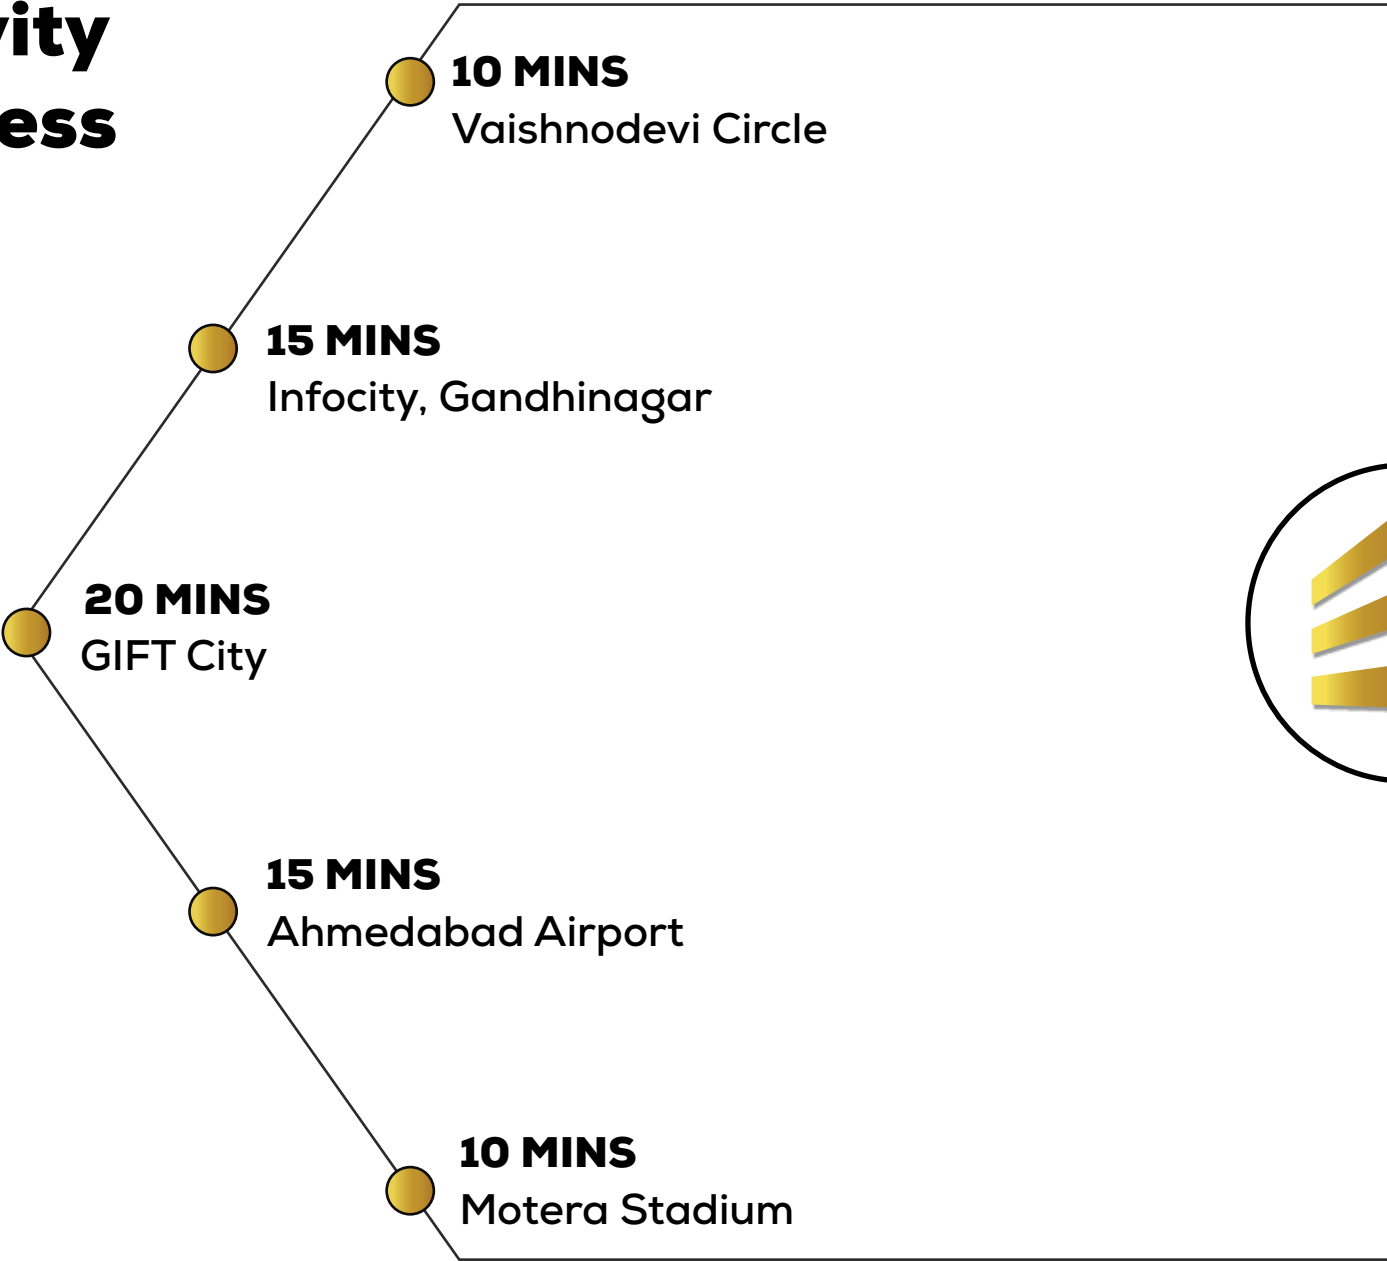

Connectivity For Progress