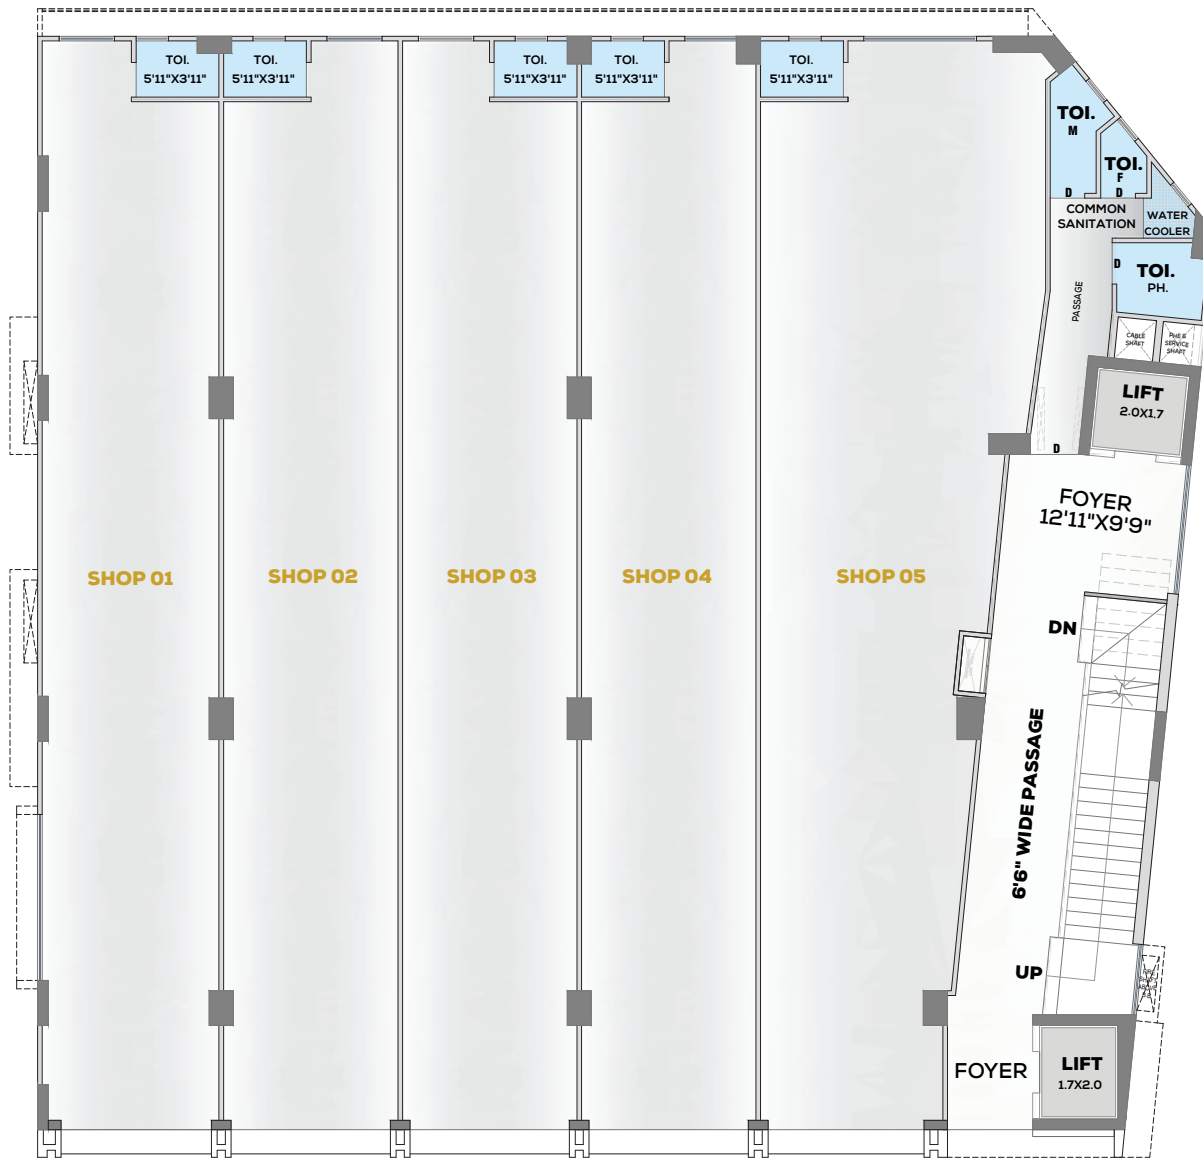

> **SHOWROOMS**
1700
SQ FT. ONWARDS

Designed on the Ground, First, and the Second floor, all showrooms are striking in their appearance because of their large storefronts.

> **OFFICES**
700
SQ FT. ONWARDS

PERFECT SHOWROOM SPACES FOR:

Auto

Gym

Banks

Salons

Apparels

Jewellers

Restaurants

Floor Plans

Showrooms & Offices

Ground
Floor Plan

1st
Floor Plan

2nd
Floor Plan

3rd Floor Plan

4th & 5th
Floor Plan

6th Floor Plan