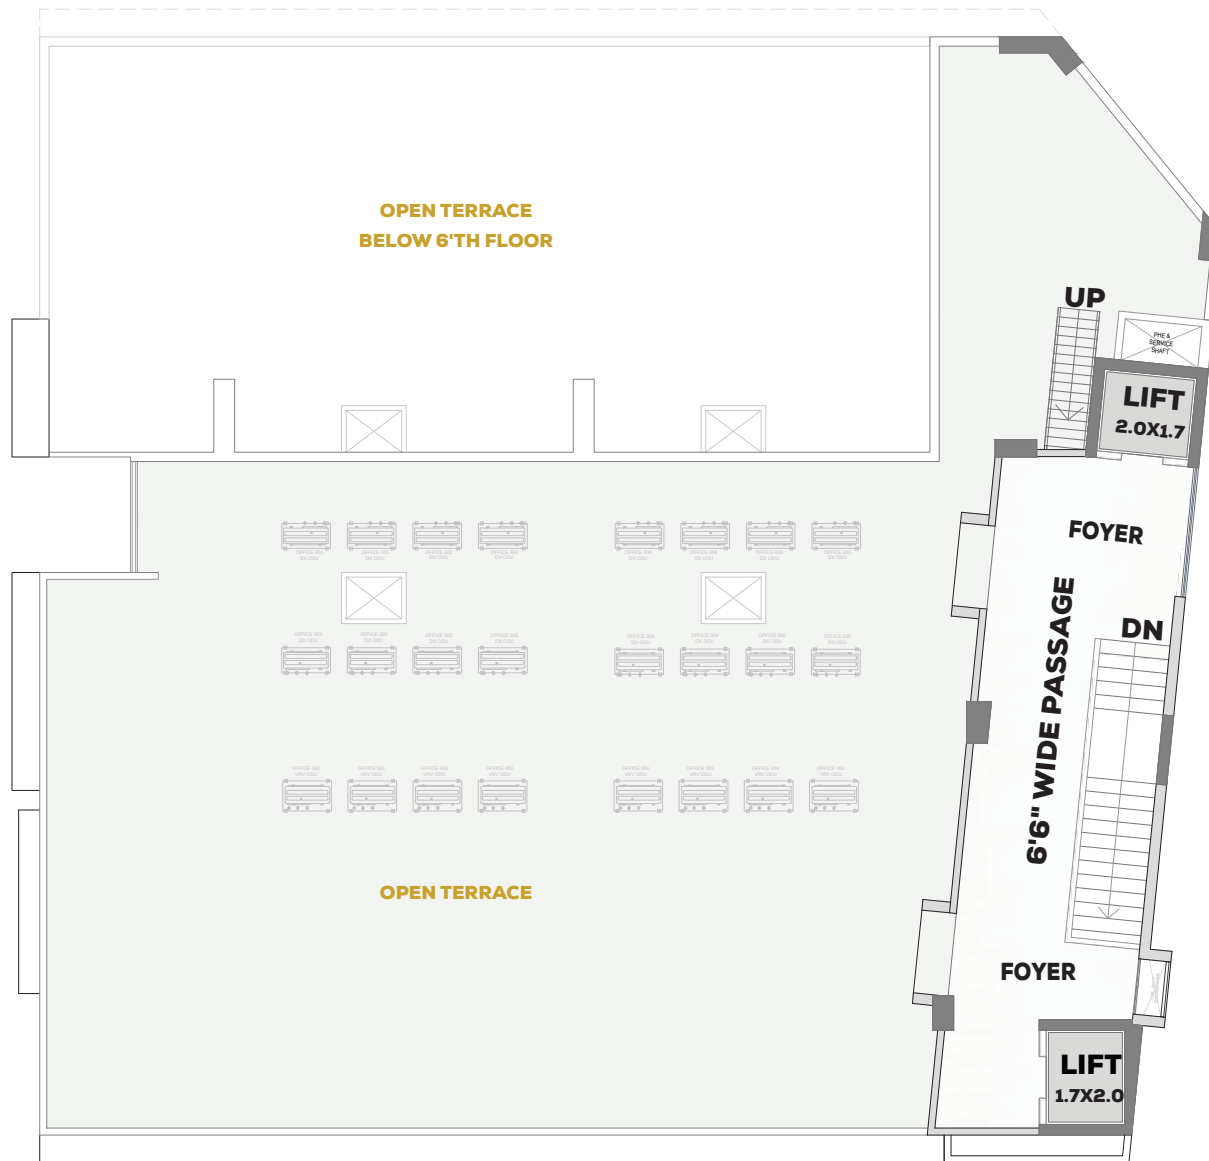

> **SHOWROOMS**
1700
SQ FT. ONWARDS

Designed on the Ground, First, and the Second floor, all showrooms are striking in their appearance because of their large storefronts.

> **OFFICES**
700
SQ FT. ONWARDS

Floor Plans

Showrooms & Offices

Ground
Floor Plan

1st
Floor Plan

2nd
Floor Plan

3rd Floor Plan

4th & 5th
Floor Plan

6th Floor Plan

Stair | Cabin | Terrace
Floor Plan

Progress at Chandkheda

Work
At
Progress

Work
For
Progress

Progress
With
Petal

Petal
PROGRESS
— The Growth Place —

Site Address : Petal Progress, Next to William John Pizza, Opp IOC Petrol Pump, Near Zundal Circle, Chandkheda, Ahmedabad, Gujarat