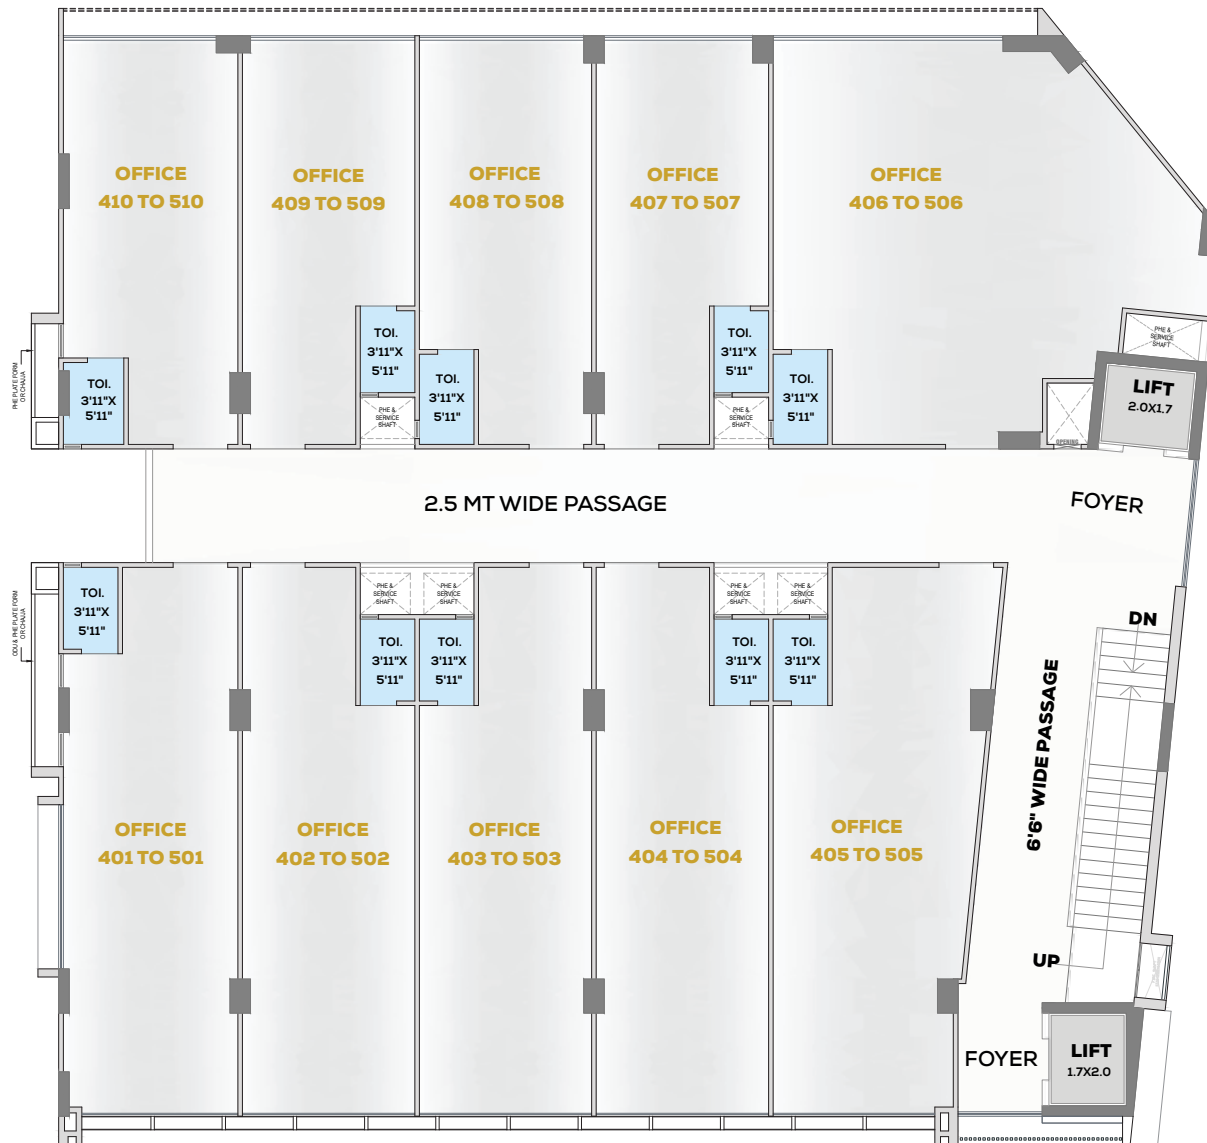

> **SHOWROOMS**
1700
SQ FT. ONWARDS

Designed on the Ground, First, and the Second floor, all showrooms are striking in their appearance because of their large storefronts.

> **OFFICES**
700
SQ FT. ONWARDS

PERFECT SHOWROOM SPACES FOR:

Auto

Gym

Banks

Salons

Apparels

Jewellers

Restaurants

Floor Plans

Showrooms & Offices

Ground
Floor Plan

1st
Floor Plan

2nd
Floor Plan

3rd Floor Plan

4th & 5th
Floor Plan

6th Floor Plan