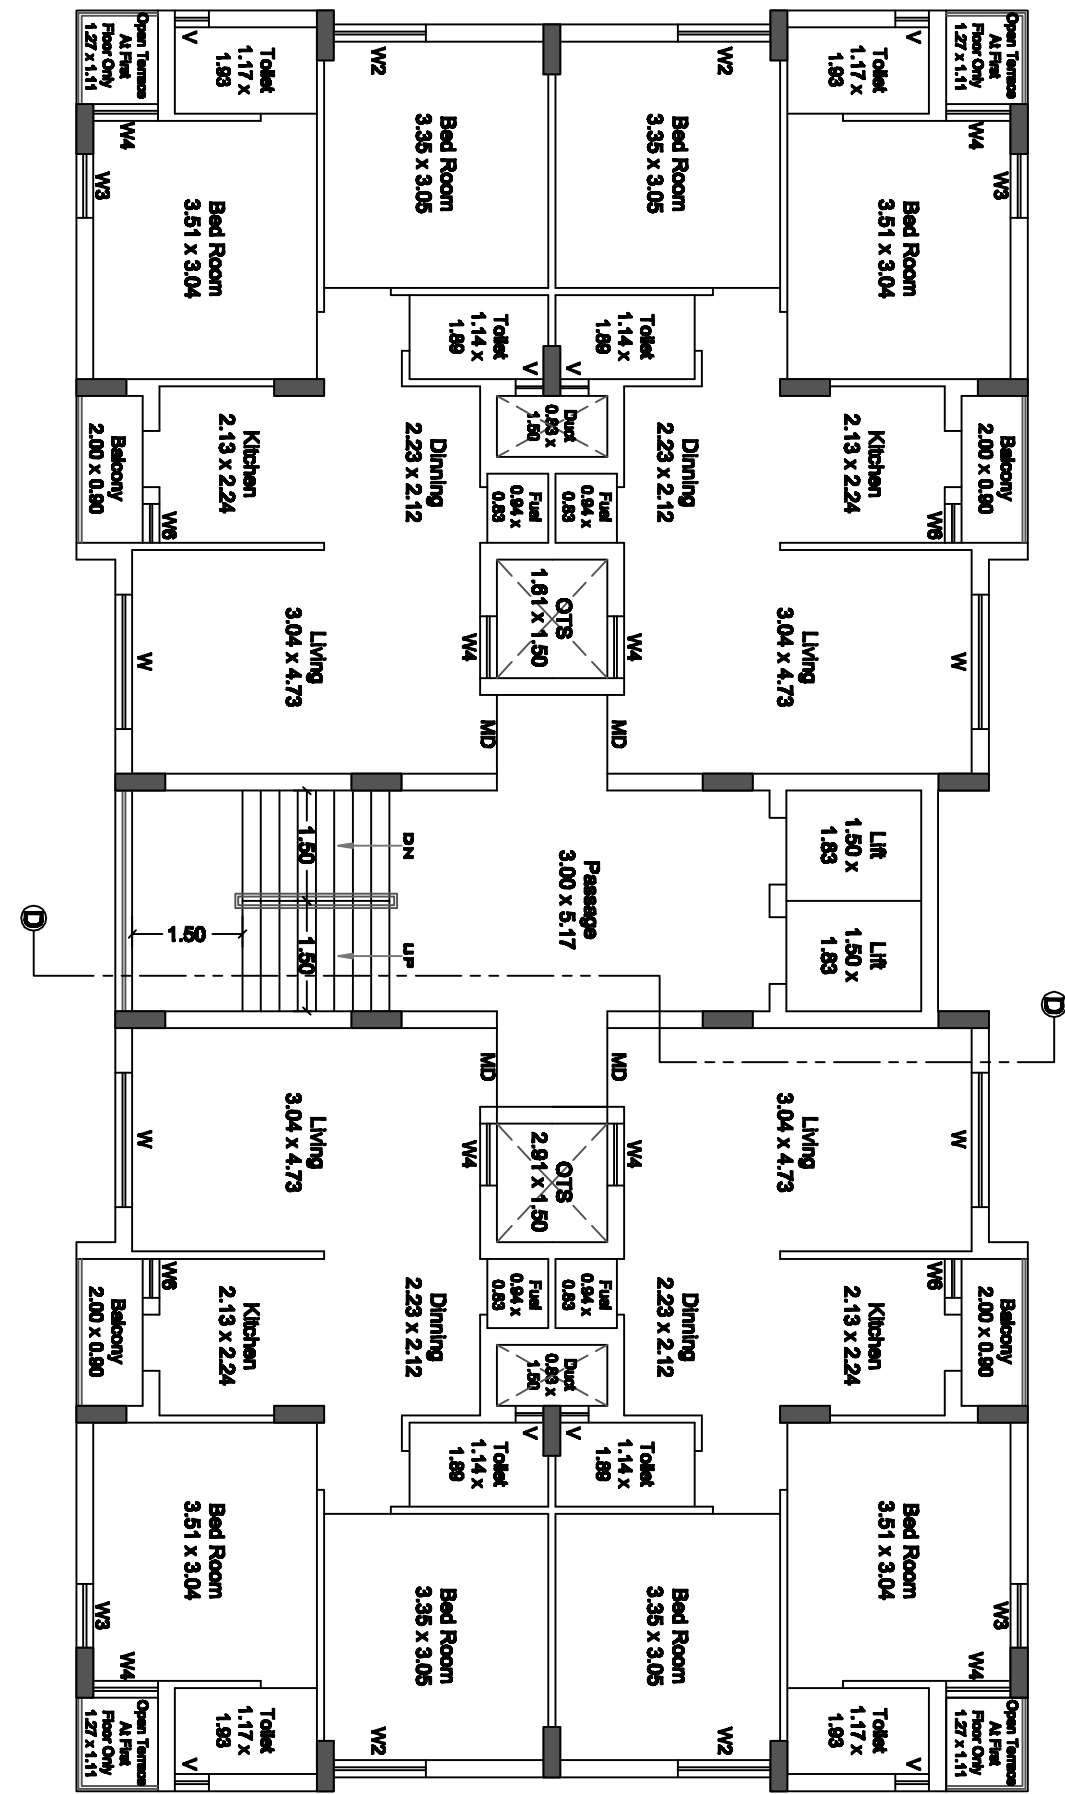

 **Ground Floor Plan**

N ● Typical Floor Plan (Wing-A1)  
1<sup>st</sup> to 8<sup>th</sup> Floor

N ● Typical Floor Plan (Wing-A2)  
1<sup>st</sup> to 8<sup>th</sup> Floor

**Typical Floor Plan (Wing-B1)**  
1<sup>st</sup> to 8<sup>th</sup> Floor

**Typical Floor Plan (Wing-B2)**  
1<sup>st</sup> to 8<sup>th</sup> Floor

**Typical Floor Plan (Wing-B3)**  
 1<sup>st</sup> to 8<sup>th</sup> Floor

થિલ્ડન પ્લેએરીયા

ઓટોડોર લી:ટ

સી.સી.ટીવી કેમેરા

જનરેટર

દરેક ફ્લેટ પુરતી હવા ઉજાસ