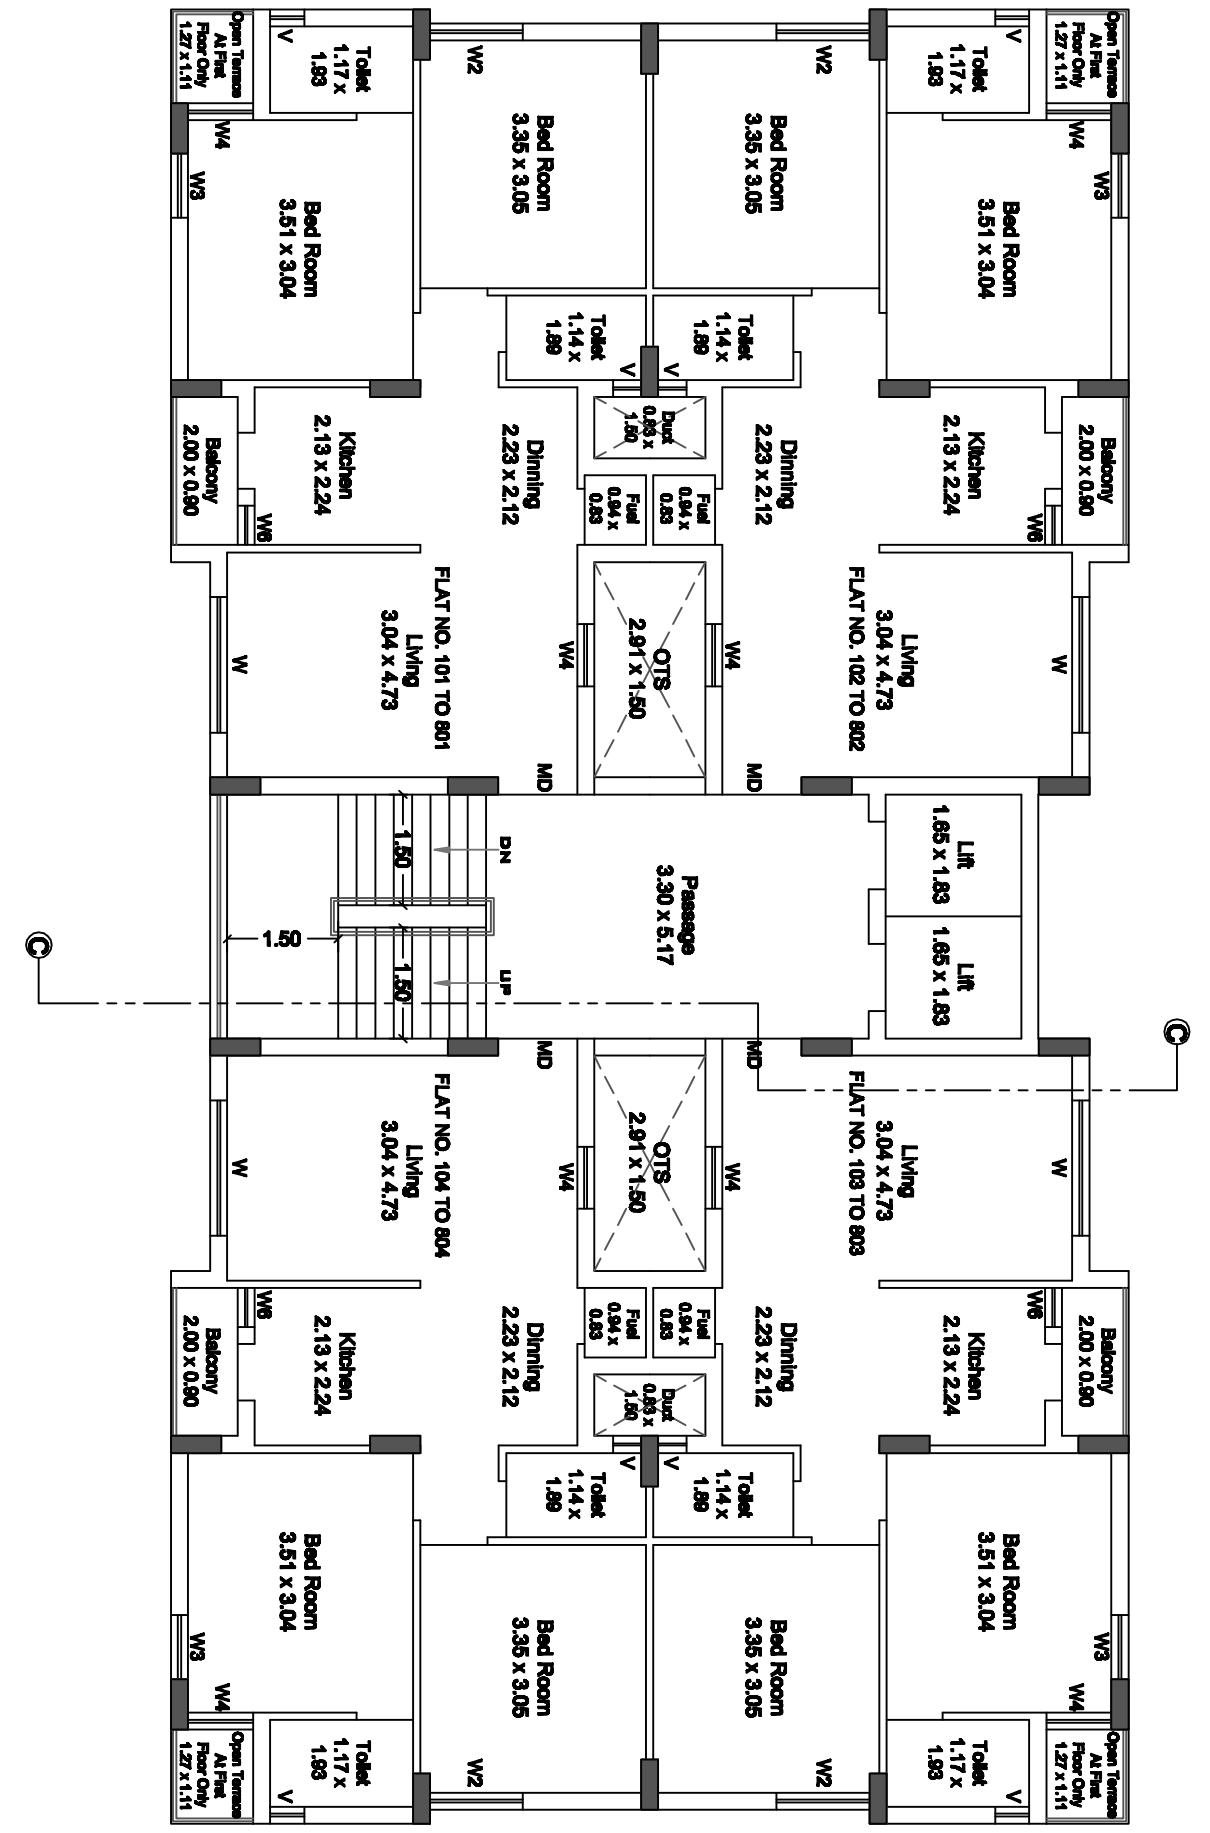

 **Ground Floor Plan**

N ● Typical Floor Plan (Wing-A1)  
1<sup>st</sup> to 8<sup>th</sup> Floor

N ● Typical Floor Plan (Wing-A2)  
1<sup>st</sup> to 8<sup>th</sup> Floor

**Typical Floor Plan (Wing-B1)**  
1<sup>st</sup> to 8<sup>th</sup> Floor

**Typical Floor Plan (Wing-B2)**  
1<sup>st</sup> to 8<sup>th</sup> Floor

**Typical Floor Plan (Wing-B3)**  
 1<sup>st</sup> to 8<sup>th</sup> Floor

થિલ્ડન પ્લેએરીયા

ઓટોડોર લી:ટ

સી.સી.ટીવી કેમેરા

જનરેટર

દરેક ફ્લેટ પુરતી હવા ઉજાસ