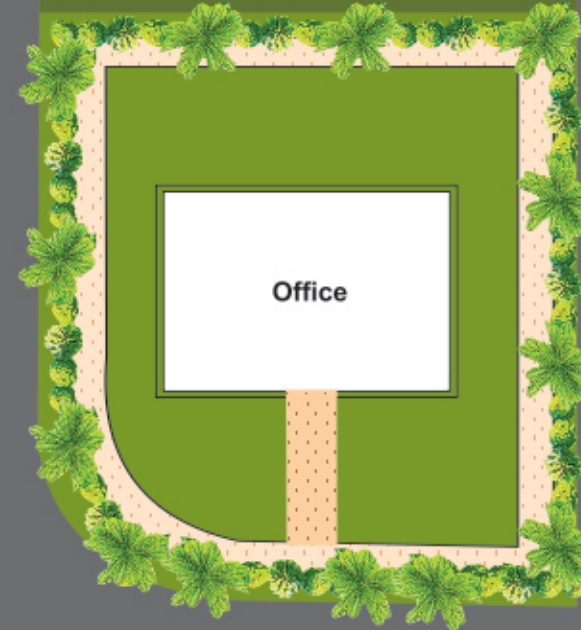

KEY plan  N

:: સાઈટ એડ્રેસ ::

૫૦ ફુટ રોડ, શિવધારાની બાજુમાં,
સમર્પણ પાર્ટી પ્લોટથી આગળ,
કુવાડવા રોડ, રાજકોટ.

4BHK લક્ઝરીયસ જંગલોમ

૫૦ ફુટ ટી.પી. રોડ

18	101.40 CPT	17	120.04 CPT	17	137.33 CPT	16	148.84 CPT
19	93.99 CPT	16	105.79 CPT	18	133.87 CPT	15	144.85 CPT
20	93.99 CPT	15	105.79 CPT	19	122.81 CPT	14	122.83 CPT
21	93.99 CPT	14	105.79 CPT	20	122.81 CPT	13	122.83 CPT
22	93.99 CPT	13	105.79 CPT	21	122.81 CPT	12	122.83 CPT
23	93.99 CPT	12	105.79 CPT	22	122.81 CPT	11	122.83 CPT
24	93.99 CPT	11	105.79 CPT	23	122.81 CPT	10	122.83 CPT
25	93.99 CPT	10	105.79 CPT	24	122.81 CPT	09	122.83 CPT
26	93.99 CPT	09	105.79 CPT	25	122.81 CPT	08	122.83 CPT
27	93.99 CPT	08	105.79 CPT	26	122.81 CPT	07	122.83 CPT
28	93.99 CPT	07	105.79 CPT	27	122.81 CPT	06	122.83 CPT
29	93.99 CPT	06	105.79 CPT	28	122.81 CPT	05	122.83 CPT
30	93.99 CPT	05	105.79 CPT	29	122.81 CPT	04	122.83 CPT
31	93.99 CPT	04	105.79 CPT	30	122.81 CPT	03	122.83 CPT
32	93.99 CPT	03	105.79 CPT	31	125.73 CPT	02	125.86 CPT
33	93.99 CPT	02	108.73 CPT	32	105.53 CPT	01	99.06 CPT
34	93.99 CPT	01	93.46 CPT				
35	93.99 CPT						
36	97.18 CPT						
37	97.05 CPT						

૪૦ ફુટ ટી.પી. રોડ

BLOCK LAYOUT PLAN