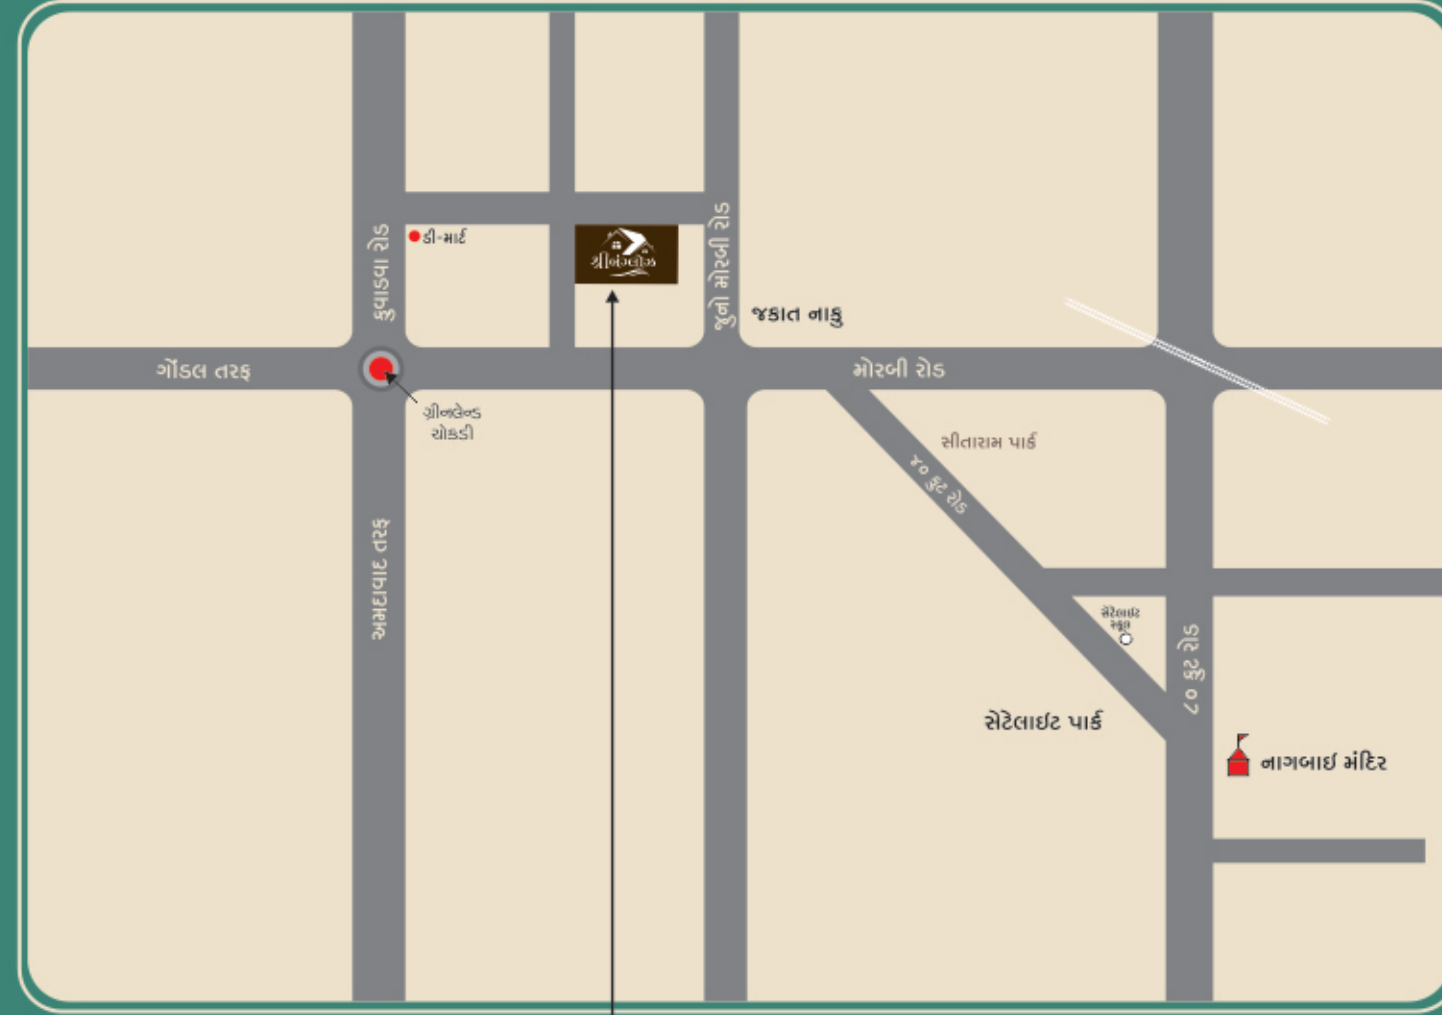

KEY plan  N

:: સાઈટ એડ્રેસ ::

૫૦ ફુટ રોડ, શિવધારાની બાજુમાં,
સમર્પણ પાર્ટી પ્લોટથી આગળ,
કુવાડવા રોડ, રાજકોટ.

4BHK લક્ઝરીયસ જંગલોમ

૫૦ ફુટ ટી.પી. રોડ

18	101.40 CPT	17	120.04 CPT	17	137.33 CPT	16	148.84 CPT
19	93.99 CPT	16	105.79 CPT	18	133.87 CPT	15	144.85 CPT
20	93.99 CPT	15	105.79 CPT	19	122.81 CPT	14	122.83 CPT
21	93.99 CPT	14	105.79 CPT	20	122.81 CPT	13	122.83 CPT
22	93.99 CPT	13	105.79 CPT	21	122.81 CPT	12	122.83 CPT
23	93.99 CPT	12	105.79 CPT	22	122.81 CPT	11	122.83 CPT
24	93.99 CPT	11	105.79 CPT	23	122.81 CPT	10	122.83 CPT
25	93.99 CPT	10	105.79 CPT	24	122.81 CPT	09	122.83 CPT
26	93.99 CPT	09	105.79 CPT	25	122.81 CPT	08	122.83 CPT
27	93.99 CPT	08	105.79 CPT	26	122.81 CPT	07	122.83 CPT
28	93.99 CPT	07	105.79 CPT	27	122.81 CPT	06	122.83 CPT
29	93.99 CPT	06	105.79 CPT	28	122.81 CPT	05	122.83 CPT
30	93.99 CPT	05	105.79 CPT	29	122.81 CPT	04	122.83 CPT
31	93.99 CPT	04	105.79 CPT	30	122.81 CPT	03	122.83 CPT
32	93.99 CPT	03	105.79 CPT	31	125.73 CPT	02	125.86 CPT
33	93.99 CPT	02	108.73 CPT	32	105.53 CPT	01	99.06 CPT
34	93.99 CPT	01	93.46 CPT				
35	93.99 CPT						
36	97.18 CPT						
37	97.05 CPT						

૪૦ ફુટ ટી.પી. રોડ

BLOCK LAYOUT PLAN