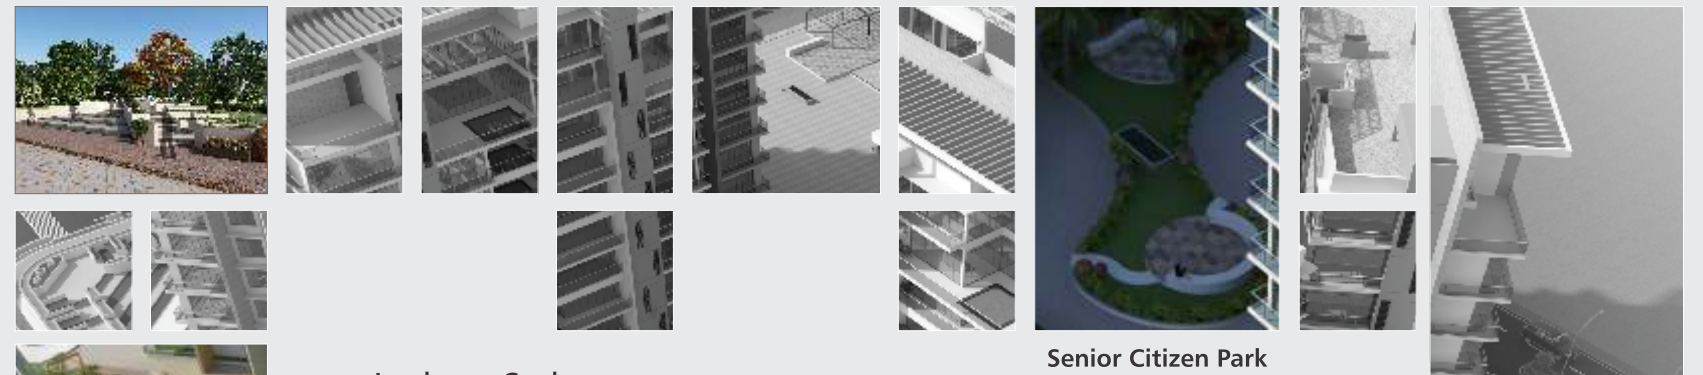

SKY GARDEN
 SKY GARDEN LIVE LIFE KING SIZE...

LAYOUT PLAN

SKY GARDEN

SKY GARDEN LIVE LIFE KING SIZE...

LOVE AND JOY WAITING FOR YOU...

One simply relaxes into oneself when he gets the aesthetic beauty around him. Sky Garden is full of AESTHETICS AND EXCELLENCE OF FUNCTIONALITY...

TY TYPICAL UNIT PLAN AN

Holy Plaza

Senior Citizen Park

Landscape Garden

Children Play Area

Features & Amenities

Main Gate

Visitors Parking

Jogging Track

Tennis Court

SKY GARDEN

SKY GARDEN LIVE LIFE KING SIZE...

THE NEW DIMENSION TO YOUR LIFE...

Sky Garden takes you to the totally different dimension: the dimension of the festive. Sky Garden would transform you and that transformation would bring many **EXCITING INSIGHTS, BLESSINGS AND EXPERIENCES** to you. To own the kingdom of your own will become the opening of the door for you!