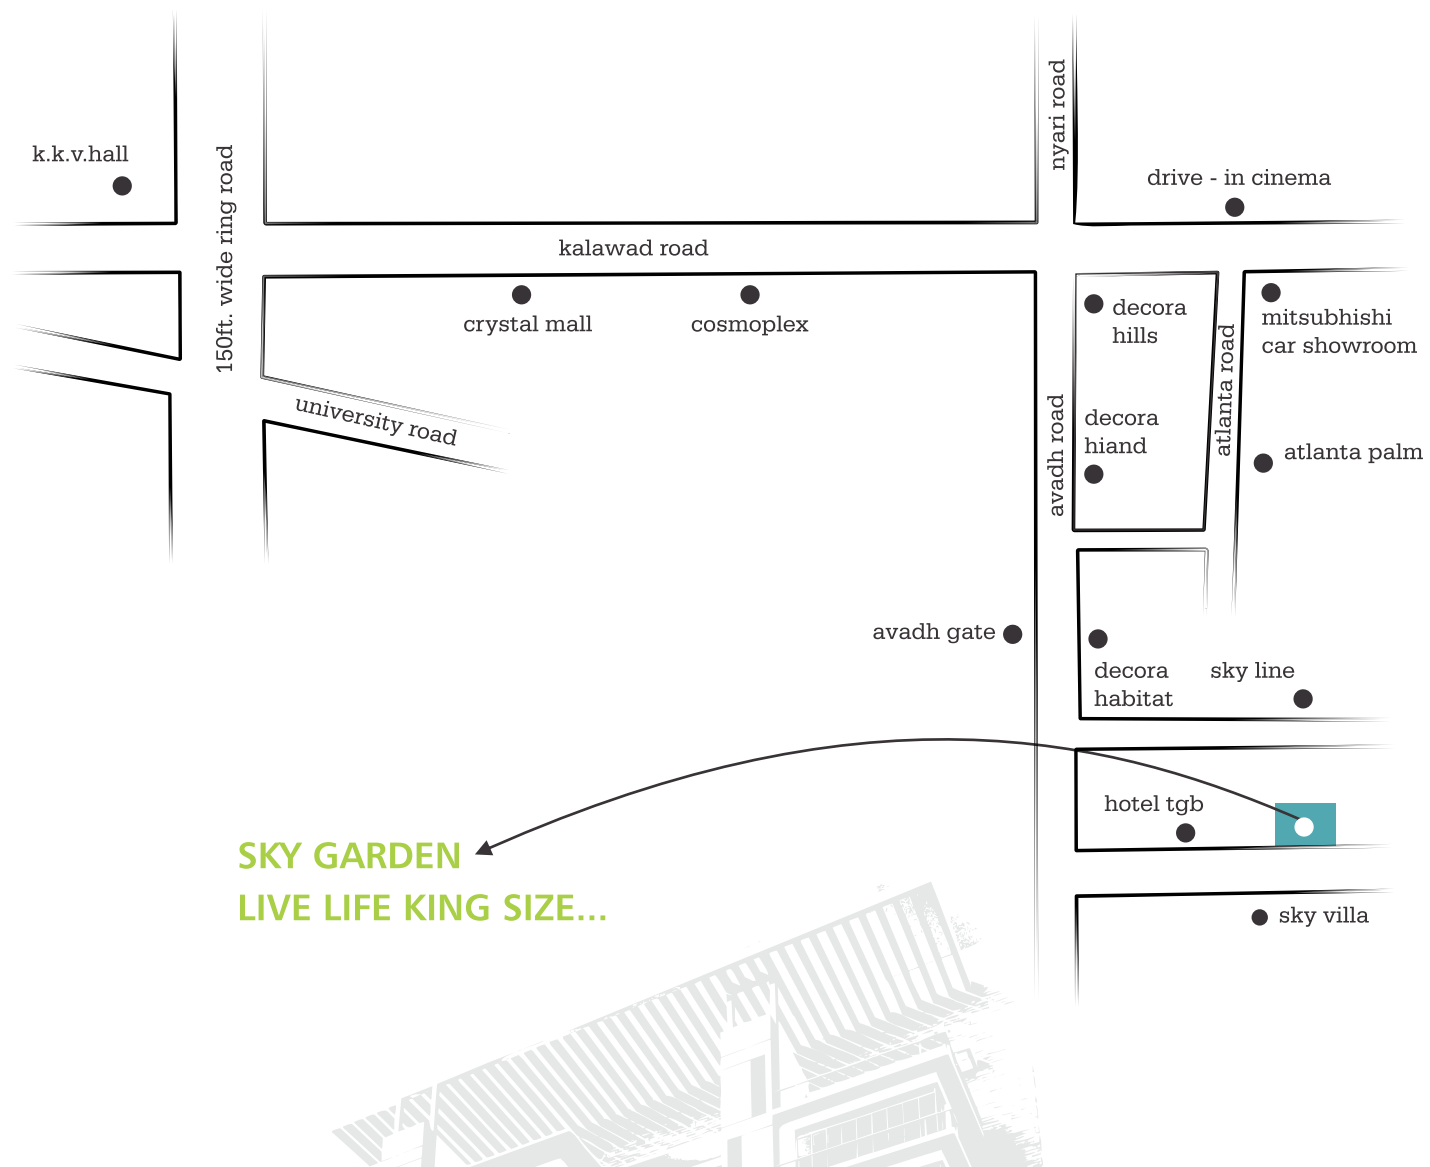

Jogging Track

Tennis Court

SKY GARDEN

SKY GARDEN LIVE LIFE KING SIZE...

THE NEW DIMENSION TO YOUR LIFE...

Sky Garden takes you to the totally different dimension: the dimension of the festive. Sky Garden would transform you and that transformation would bring many **EXCITING INSIGHTS, BLESSINGS AND EXPERIENCES** to you. To own the kingdom of your own will become the opening of the door for you!

PENT HOUSE
UPPER LEVEL PLAN

PENT HOUSE
LOWER LEVEL PLAN

SKY GARDEN

SKY GARDEN LIVE LIFE KING SIZE...

CHERISH YOUR DREAMS IN REALITY...

Your achievements bring joy to your home. Your **VICTORIES, TRIUMPHS, JOYS** need people to share with and place to celebrate. Sky Garden is full of plenty of such occasions. You just wish and your wish works as the command for the existence who craved this dream kingdom for you. Come and cherish your dreams in reality and make your life a festival!

IN A NUTSHELL, WE DON'T GIVE YOU A FLAT, OR A HOUSE, WE PRESENT TO YOU YOUR KINGDOM..

SKY GARDEN

SKY GARDEN LIVE LIFE KING SIZE...

SKY GARDEN

SKY GARDEN LIVE LIFE KING SIZE...

CONTACT DETAIL :

DEVELOPERS :

Ketan Ravalia | 99099 05511