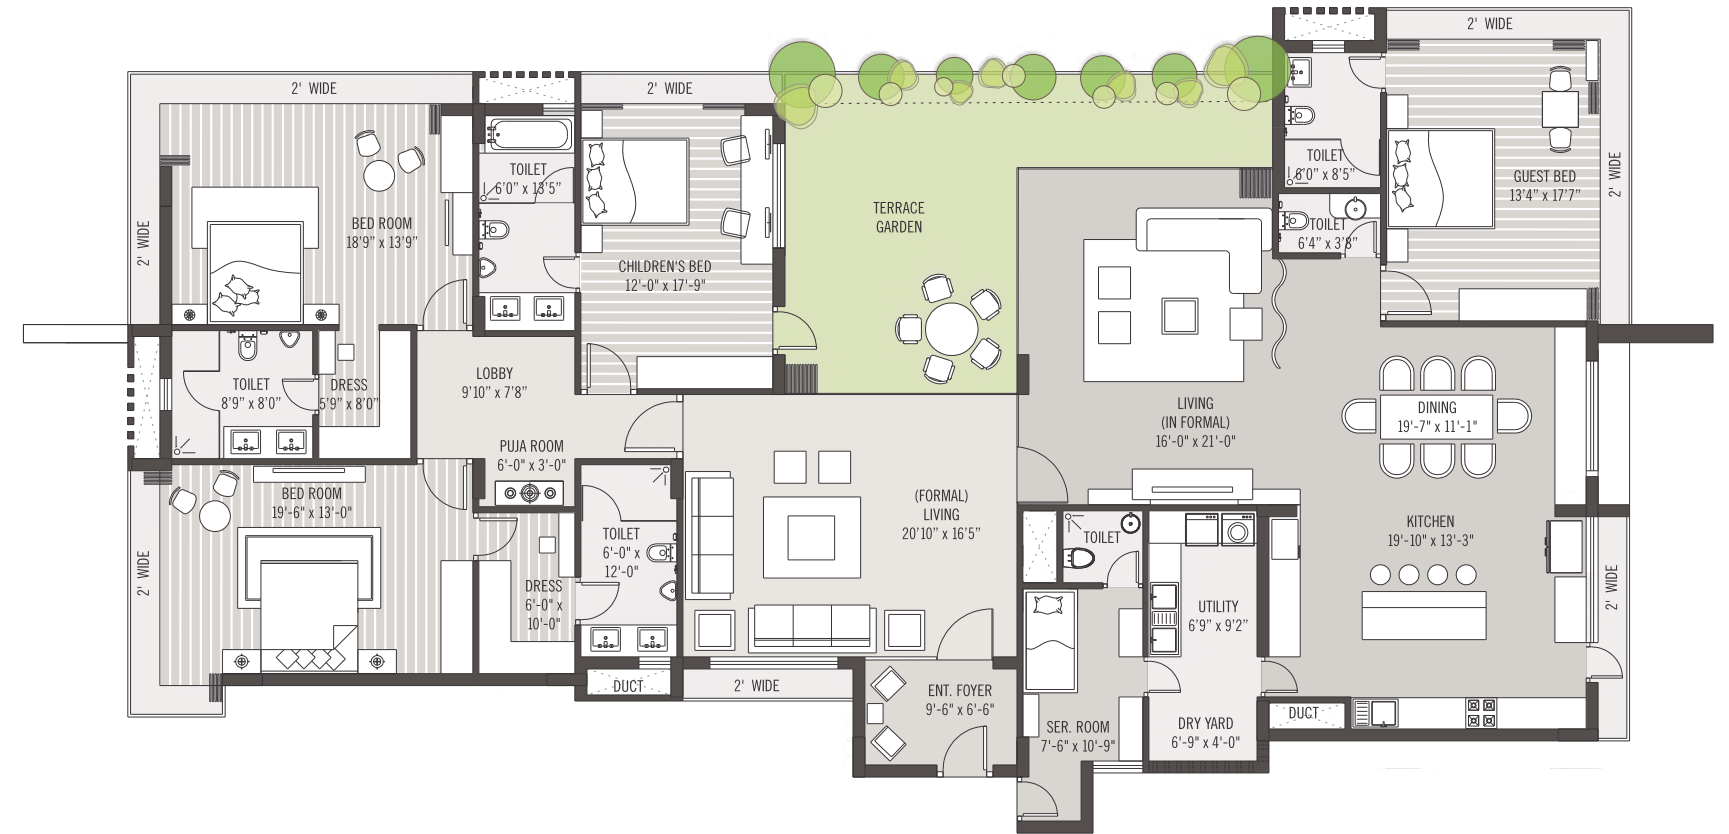

SKY GARDEN
 SKY GARDEN LIVE LIFE KING SIZE...

LAYOUT PLAN

SKY GARDEN

SKY GARDEN LIVE LIFE KING SIZE...

LOVE AND JOY WAITING FOR YOU...

One simply relaxes into oneself when he gets the aesthetic beauty around him. Sky Garden is full of AESTHETICS AND EXCELLENCE OF FUNCTIONALITY...

TY TYPICAL UNIT PLAN AN

Holy Plaza

Senior Citizen Park

Landscape Garden

Children Play Area

Features & Amenities

Main Gate

Visitors Parking

PENT HOUSE
UPPER LEVEL PLAN

PENT HOUSE
LOWER LEVEL PLAN

SKY GARDEN

SKY GARDEN LIVE LIFE KING SIZE...

CHERISH YOUR DREAMS IN REALITY...

Your achievements bring joy to your home. Your **VICTORIES, TRIUMPHS, JOYS** need people to share with and place to celebrate. Sky Garden is full of plenty of such occasions. You just wish and your wish works as the command for the existence who craved this dream kingdom for you. Come and cherish your dreams in reality and make your life a festival!