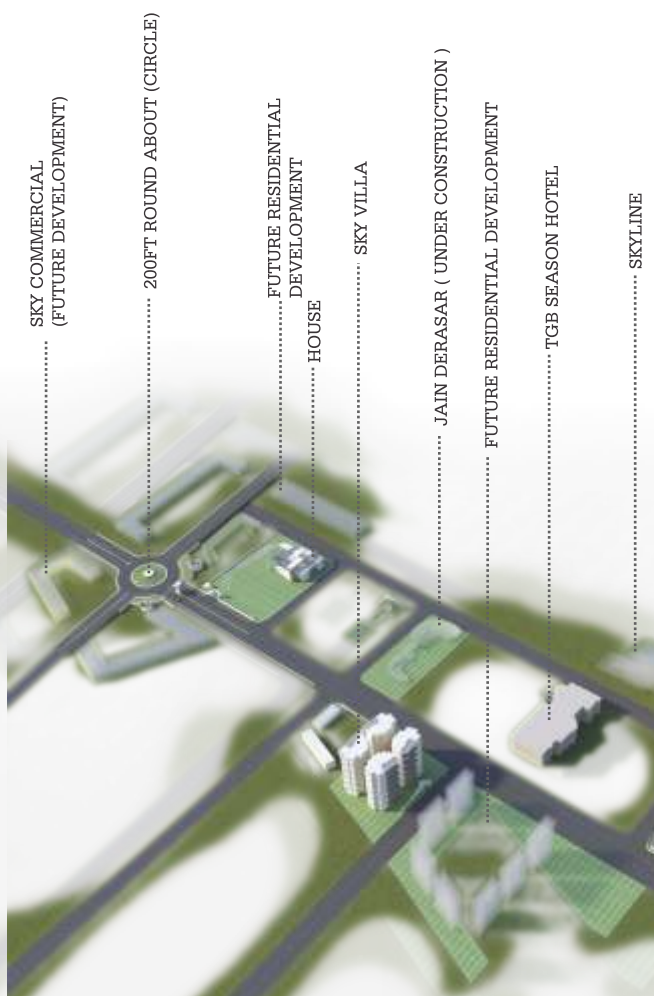

IN A NUTSHELL, WE DON'T GIVE YOU A FLAT, OR A HOUSE, WE PRESENT TO YOU YOUR KINGDOM..