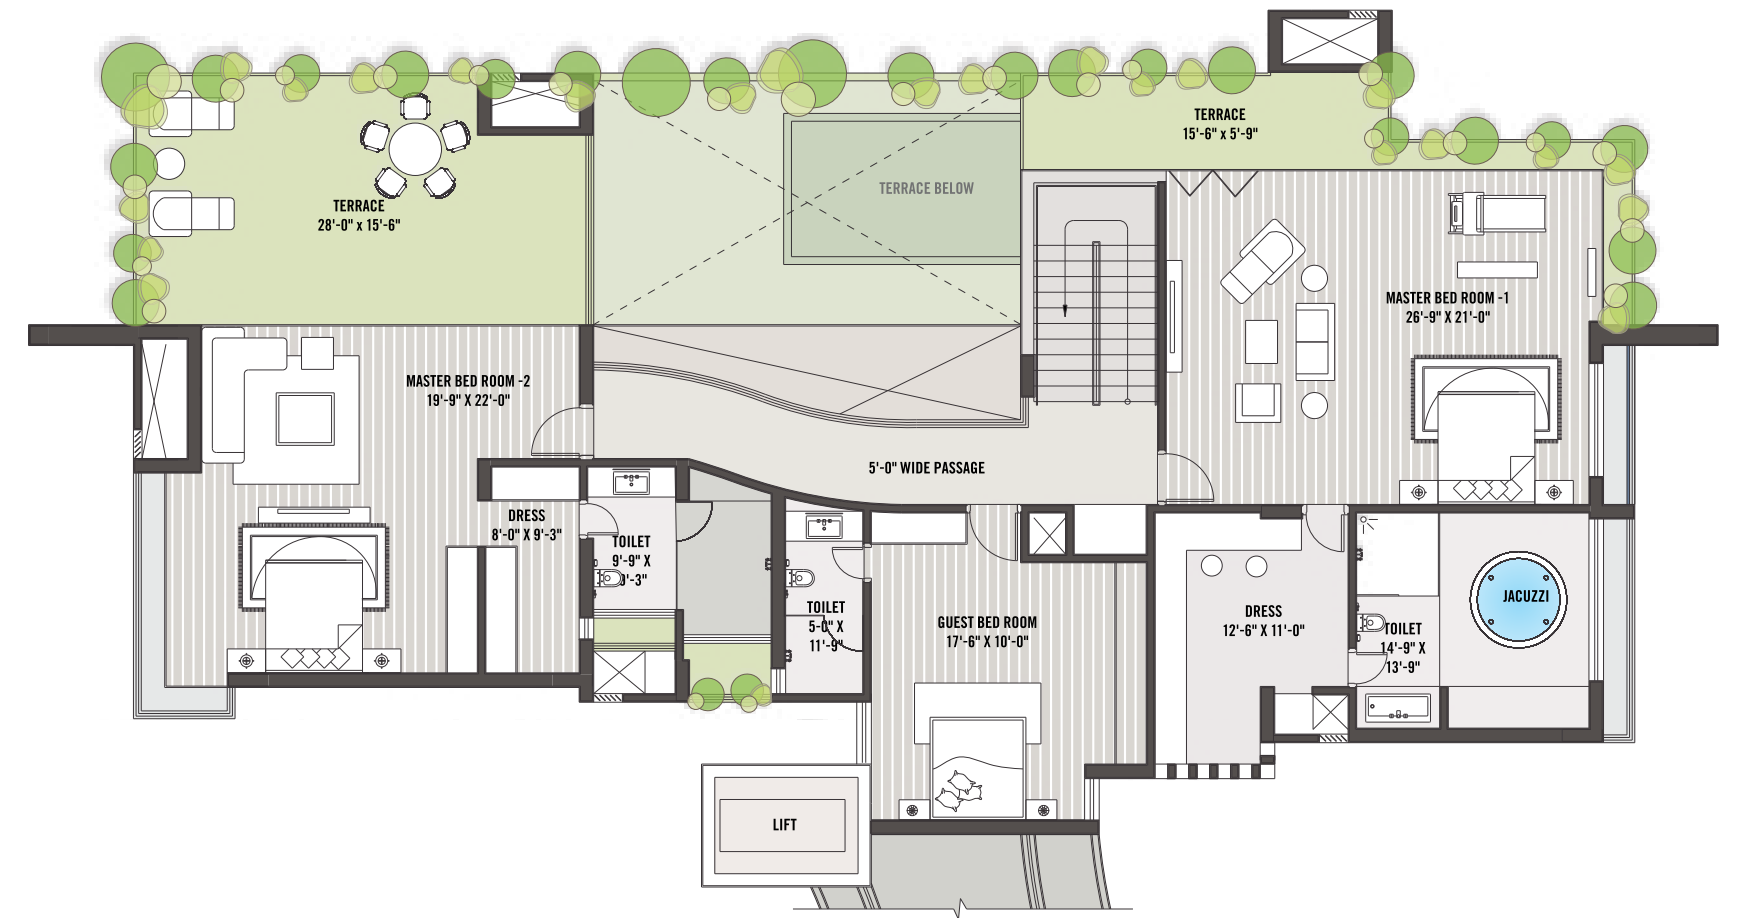

Jogging Track

Tennis Court

SKY GARDEN

SKY GARDEN LIVE LIFE KING SIZE...

THE NEW DIMENSION TO YOUR LIFE...

Sky Garden takes you to the totally different dimension: the dimension of the festive. Sky Garden would transform you and that transformation would bring many **EXCITING INSIGHTS, BLESSINGS AND EXPERIENCES** to you. To own the kingdom of your own will become the opening of the door for you!

PENT HOUSE
UPPER LEVEL PLAN

PENT HOUSE
LOWER LEVEL PLAN

SKY GARDEN

SKY GARDEN LIVE LIFE KING SIZE...

CHERISH YOUR DREAMS IN REALITY...

Your achievements bring joy to your home. Your **VICTORIES, TRIUMPHS, JOYS** need people to share with and place to celebrate. Sky Garden is full of plenty of such occasions. You just wish and your wish works as the command for the existence who craved this dream kingdom for you. Come and cherish your dreams in reality and make your life a festival!