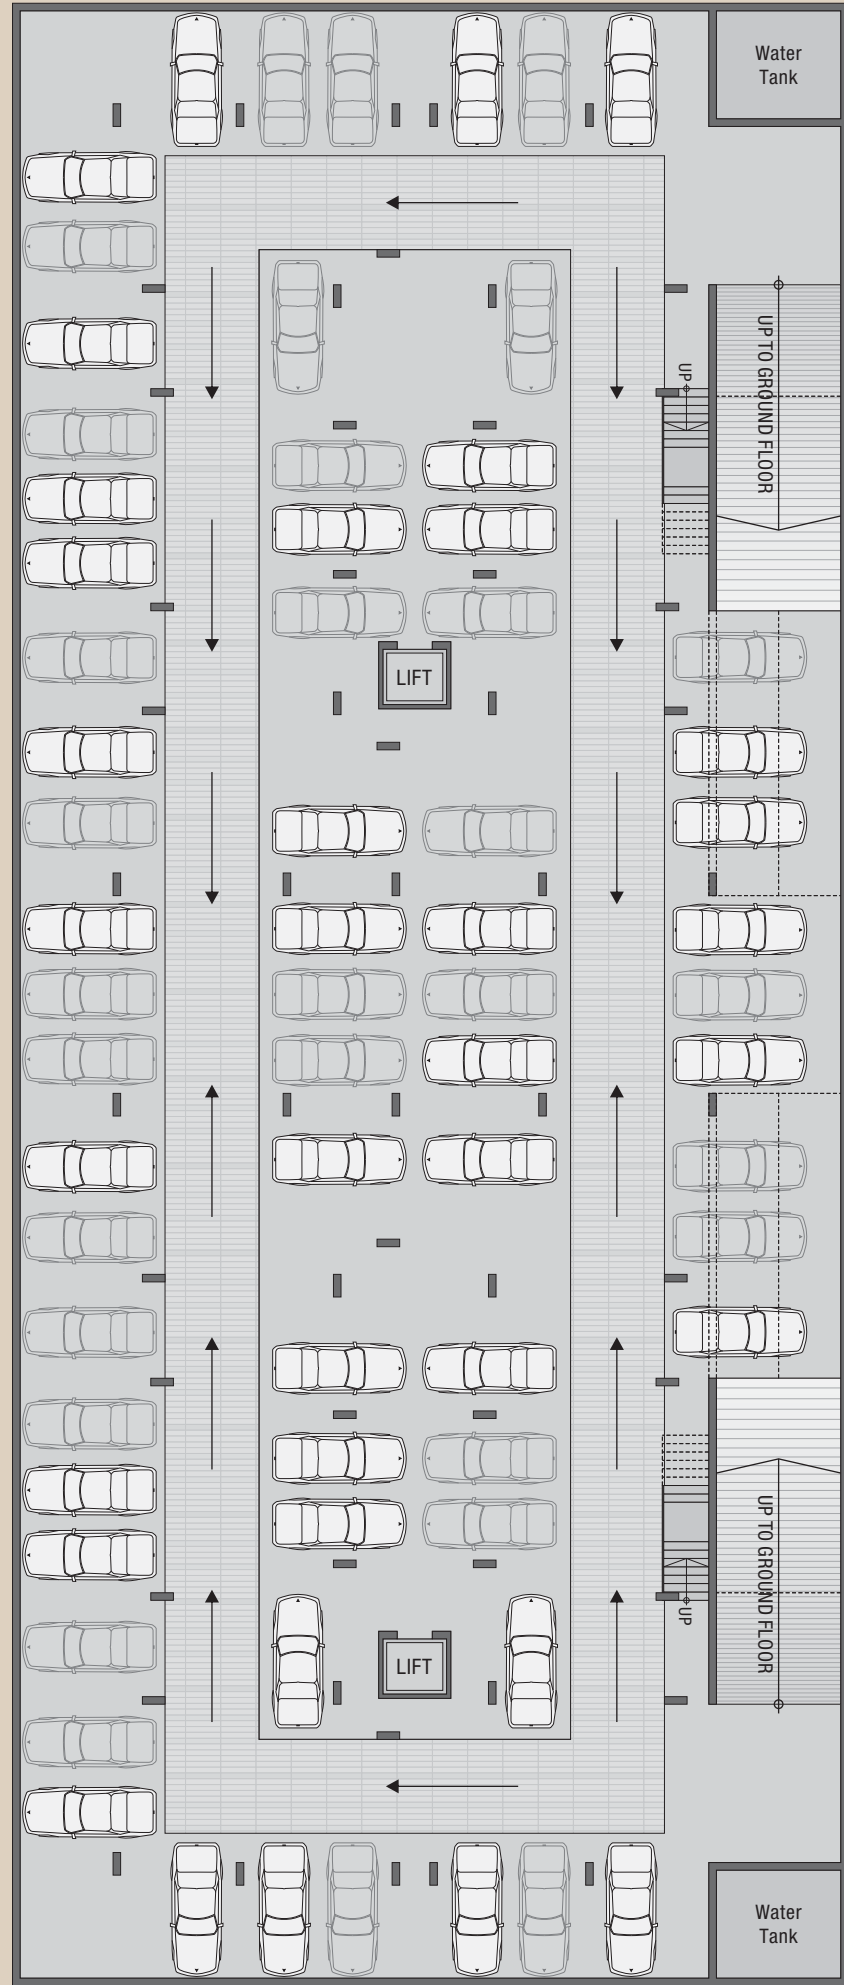

# CELLAR PLAN

Ground Floor Plan

# 3-BHK

- 1 LIVING
- 2 PORCH
- 3 DINING
- 4 KITCHEN / STORE
- 5 WASH
- 6 STORE
- 7 BED ROOM
- 8 STANDING BALCONY
- 9 TOILET
- 10 BED ROOM
- 11 STANDING BALCONY
- 12 TOILET
- 13 BED ROOM
- 14 STANDING BALCONY
- 15 TOILET

# Typical Layout Plan