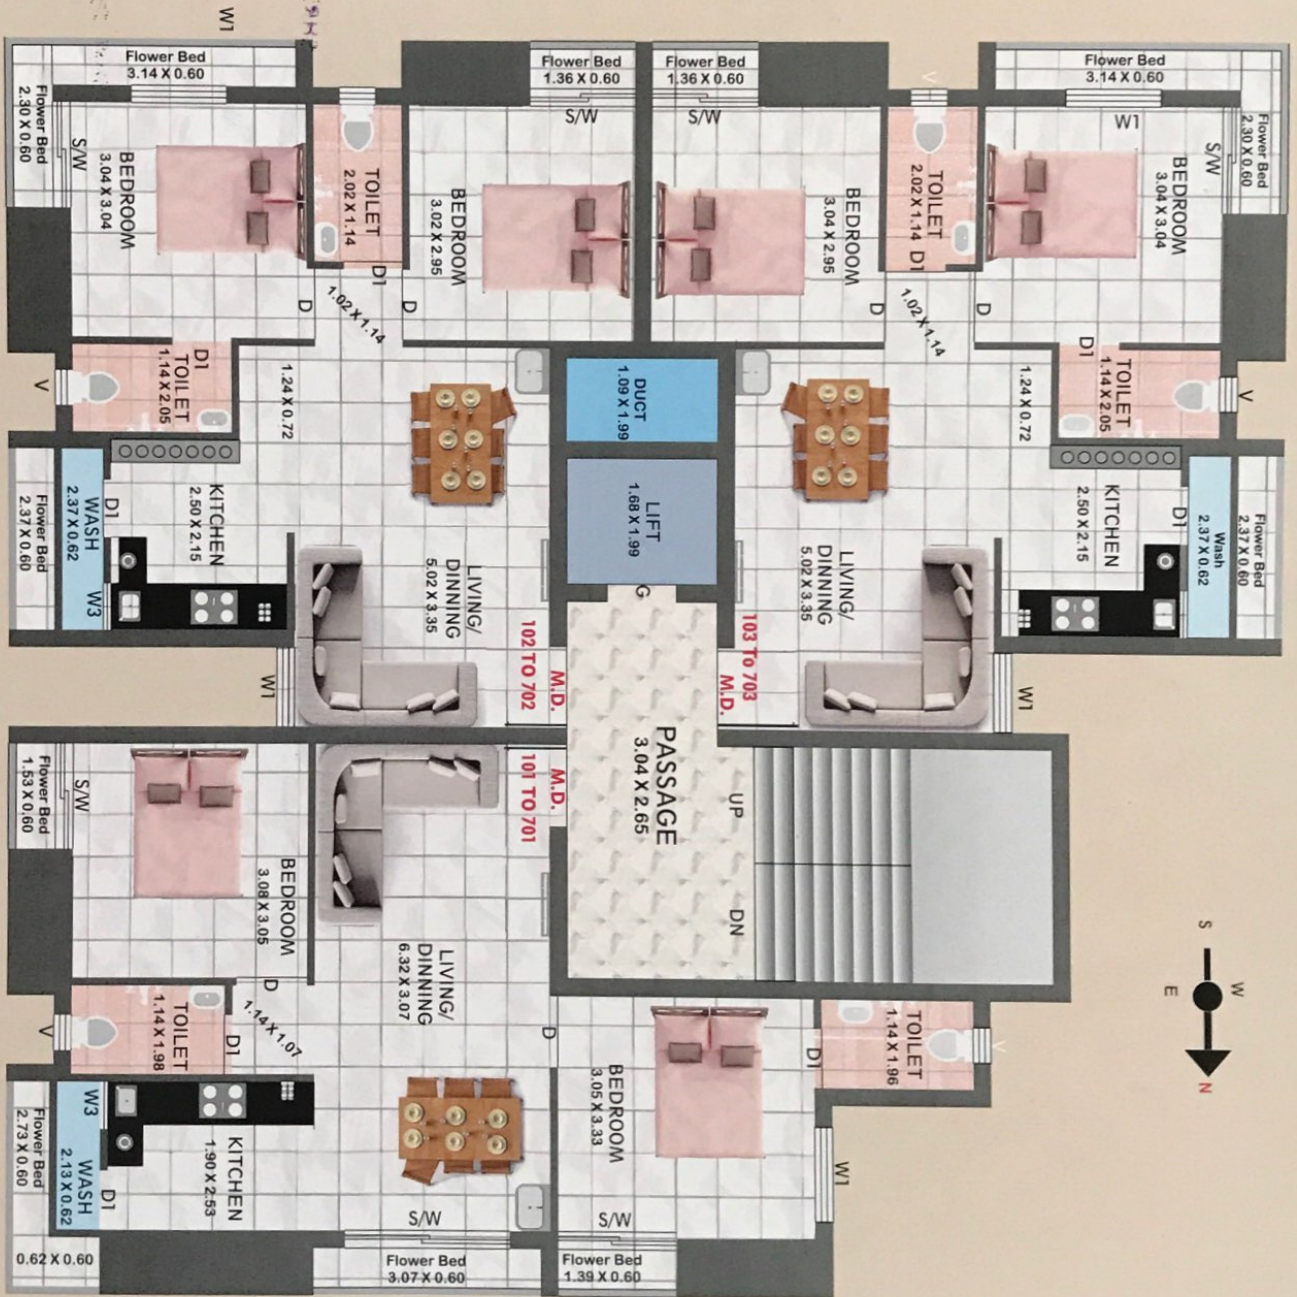

1st TO 7th FLOOR PLAN

SHRI TULSI DEVELOPERS.
SHRI TULSI DEVELOPERS.
PARTNER.
PARTNER.