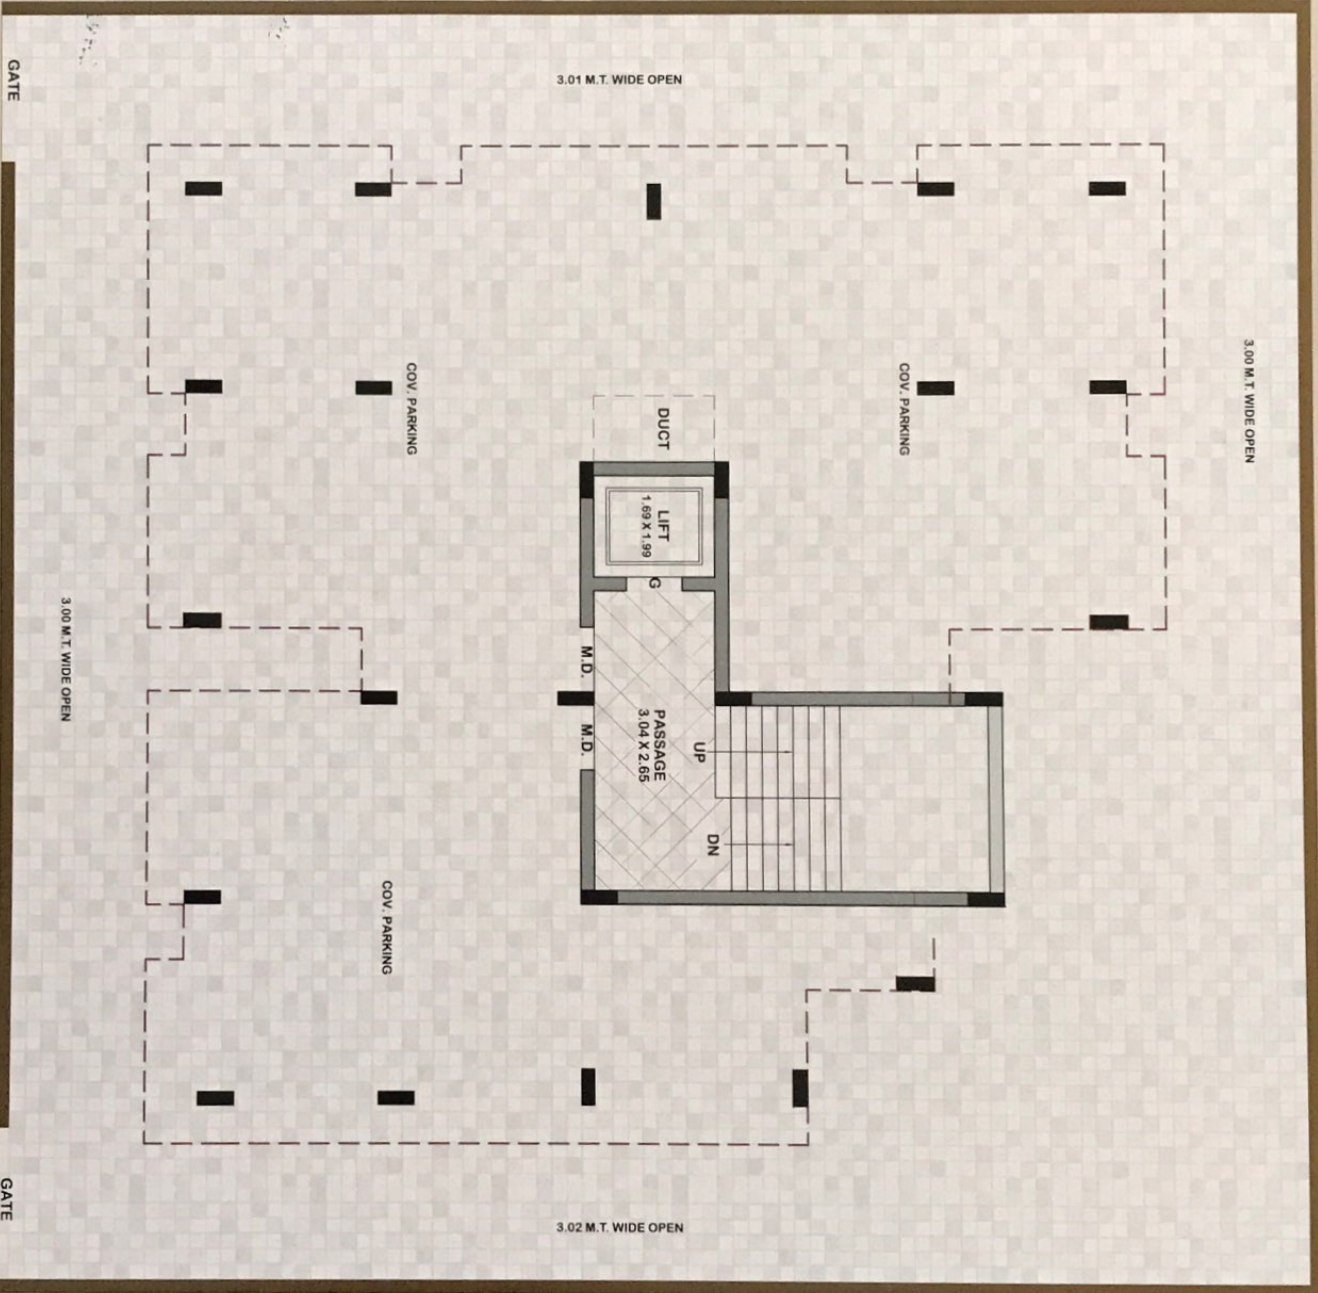

GATE

GATE

70' [21.34]

3.01 M.T. WIDE OPEN

3.00 M.T. WIDE OPEN

3.02 M.T. WIDE OPEN

3.00 M.T. WIDE OPEN

GOV. PARKING

GOV. PARKING

GOV. PARKING

DUCT

LIFT
1.69 X 1.99

G

M.D.

M.D.

PASSAGE
3.04 X 2.85

UP

DN

SHRI TULSI DEVELOPERS

Shri Tulsi
PARTNER

SHRI TULSI DEVELOPERS
Shri Tulsi
PARTNER