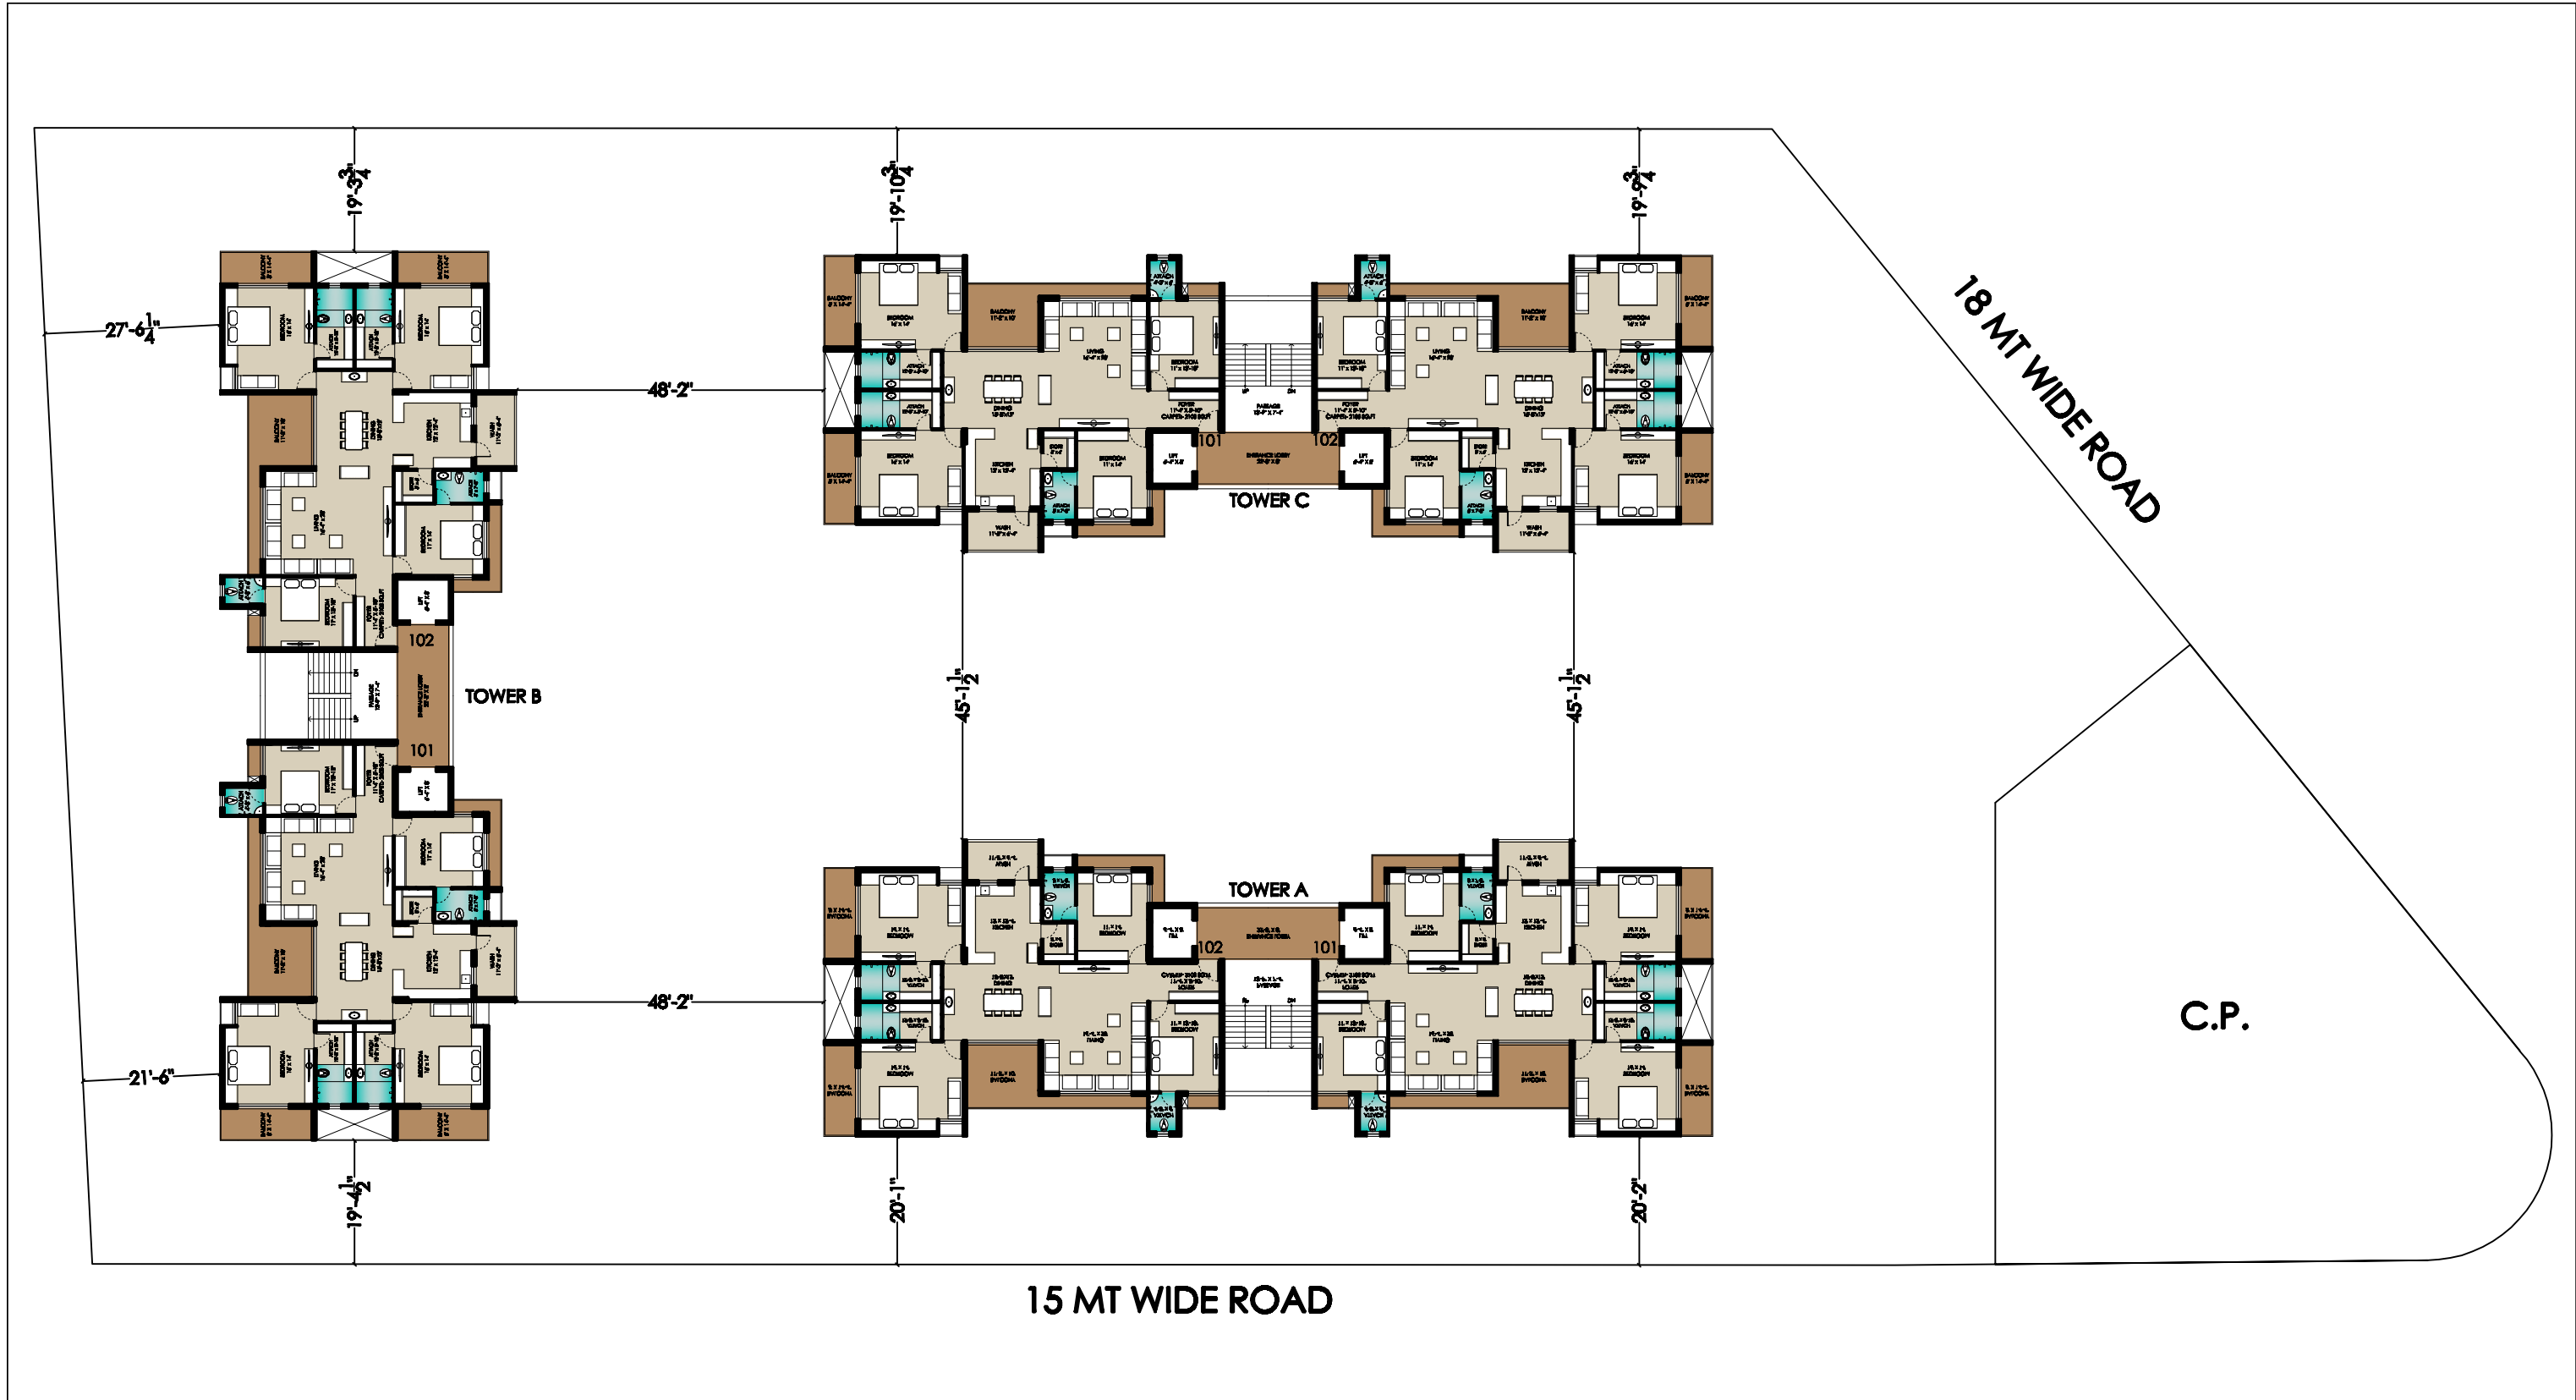

PROJECT TITLE : FORTUNE CELESTIA

DRAWING : LAYOUT PLAN

DRAWING NO - 2

SCALE:

AR.NIMESH ASHAR
AR.MANISH PATEL

PATEL & ASHAR
Architects , Interior designers & Landscape consultants
207, pragati complex, 150ft ring road, opp. amin marg, Rajkot
Ph. No. 0281 - 2571788

This drawing is copyright, it is the copyright of the architects and is not to be reproduced, copied, handed over to the third party or used for any purpose other than for which it has been specifically loaned.