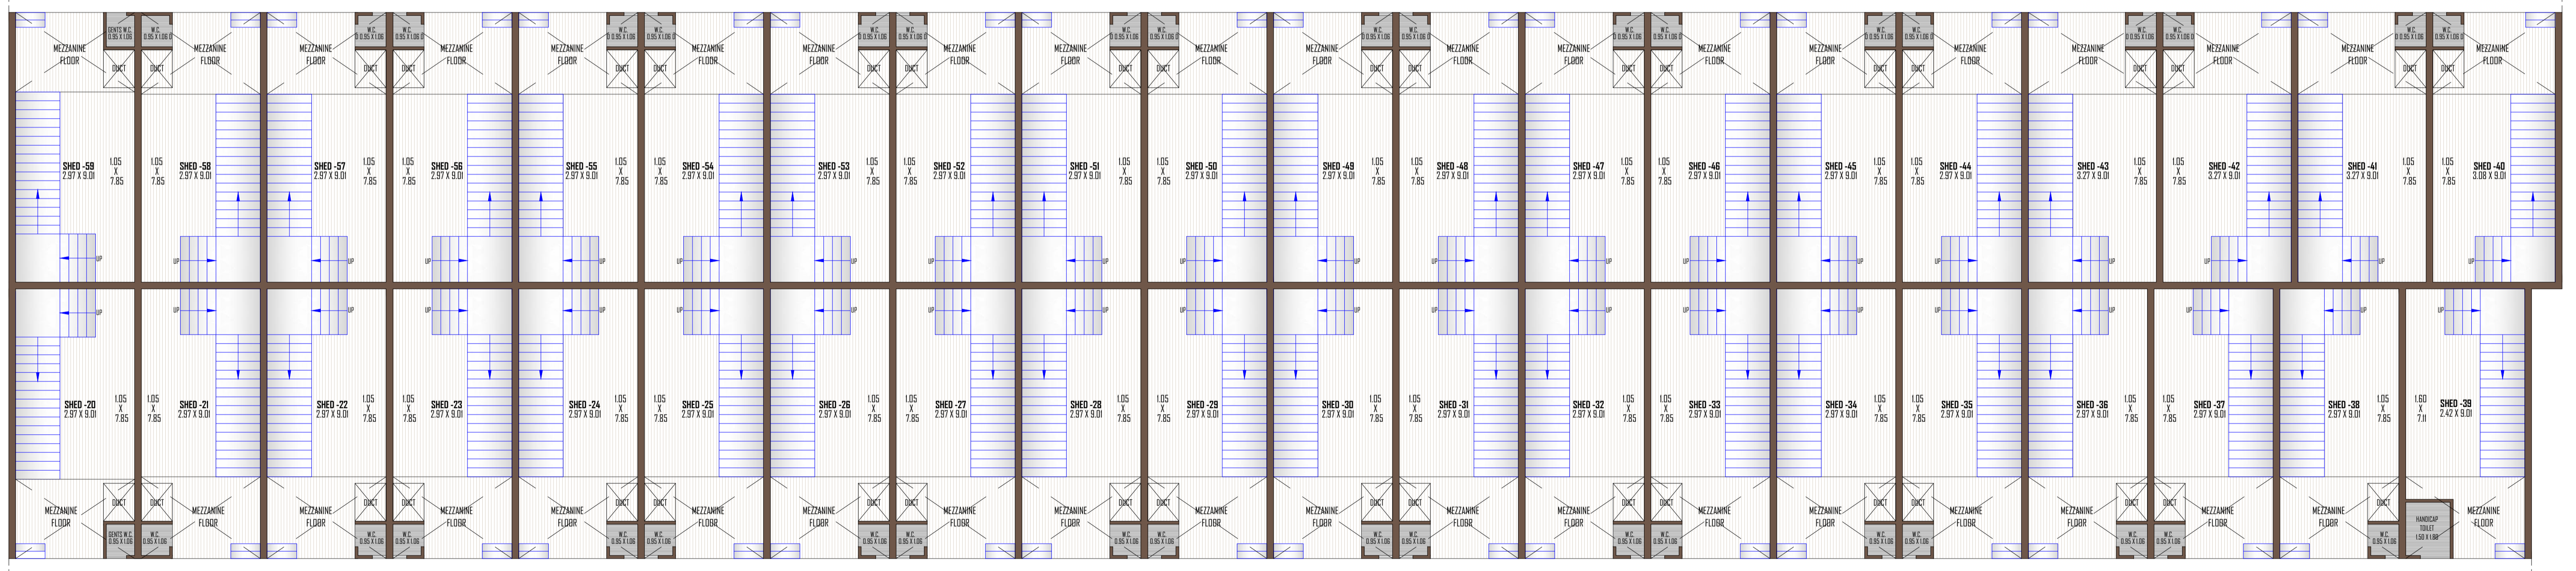

18.00 MT. WIDE T.P.S. ROAD

B.C.L.

B.C.L.

45.00 MT. WIDE T.P.S. ROAD

MEZZANINE FLOOR PLAN

GROUND FLOOR PLAN (BLOCK:- A)

MEZZANINE FLOOR PLAN

GROUND FLOOR PLAN (BLOCK:- B)