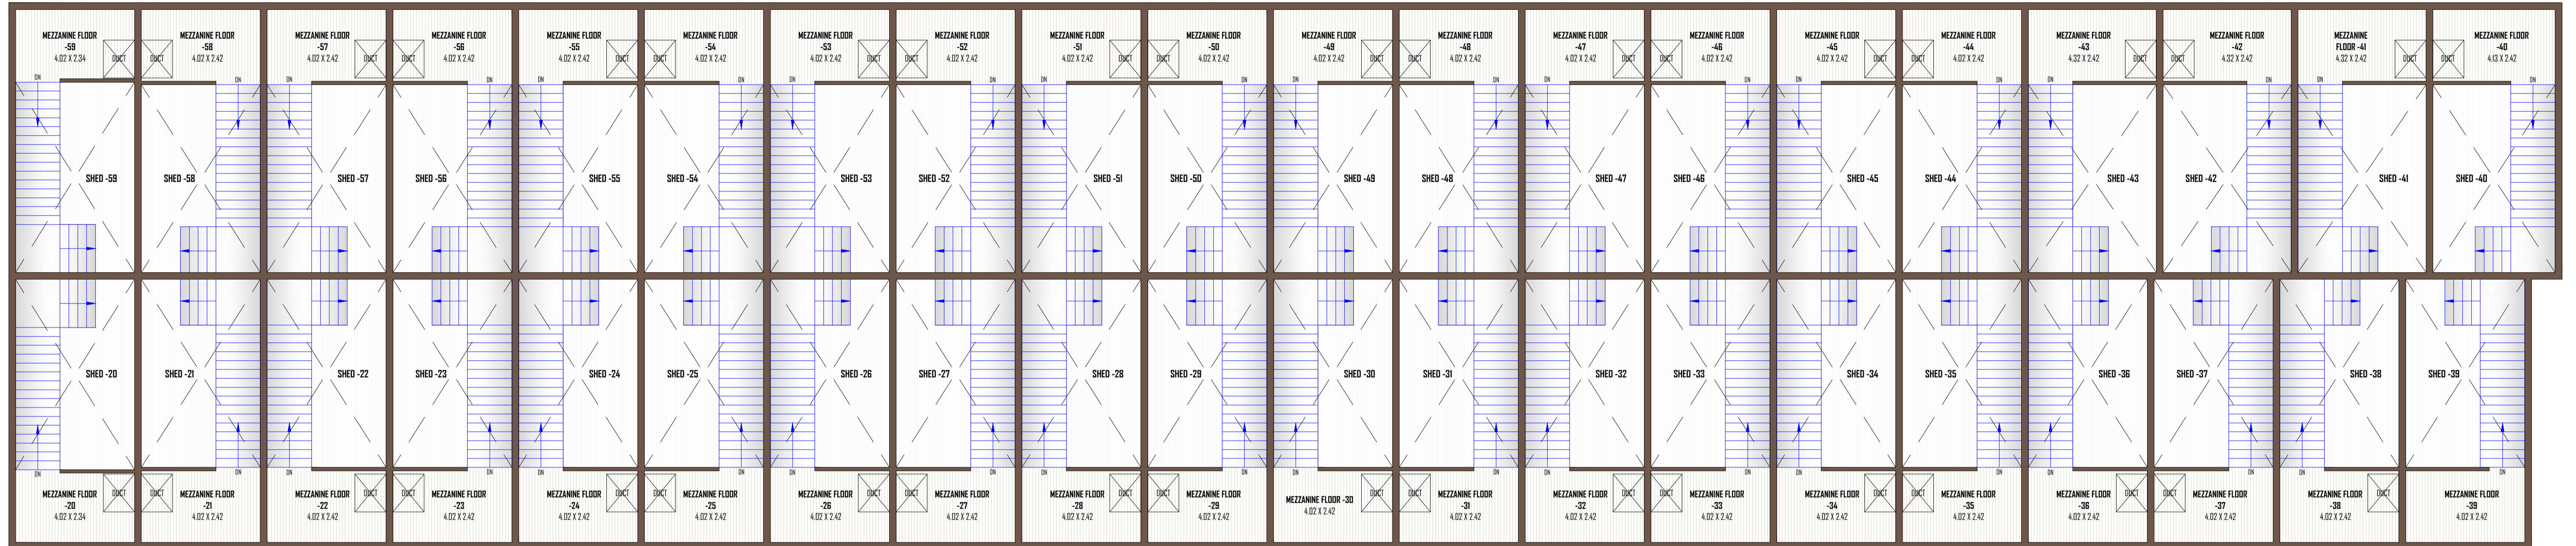

18.00 MT. WIDE T.P.S. ROAD

B.C.L.

B.C.L.

45.00 MT. WIDE T.P.S. ROAD

MEZZANINE FLOOR PLAN

GROUND FLOOR PLAN (BLOCK:- A)

MEZZANINE FLOOR PLAN

GROUND FLOOR PLAN (BLOCK:- B)