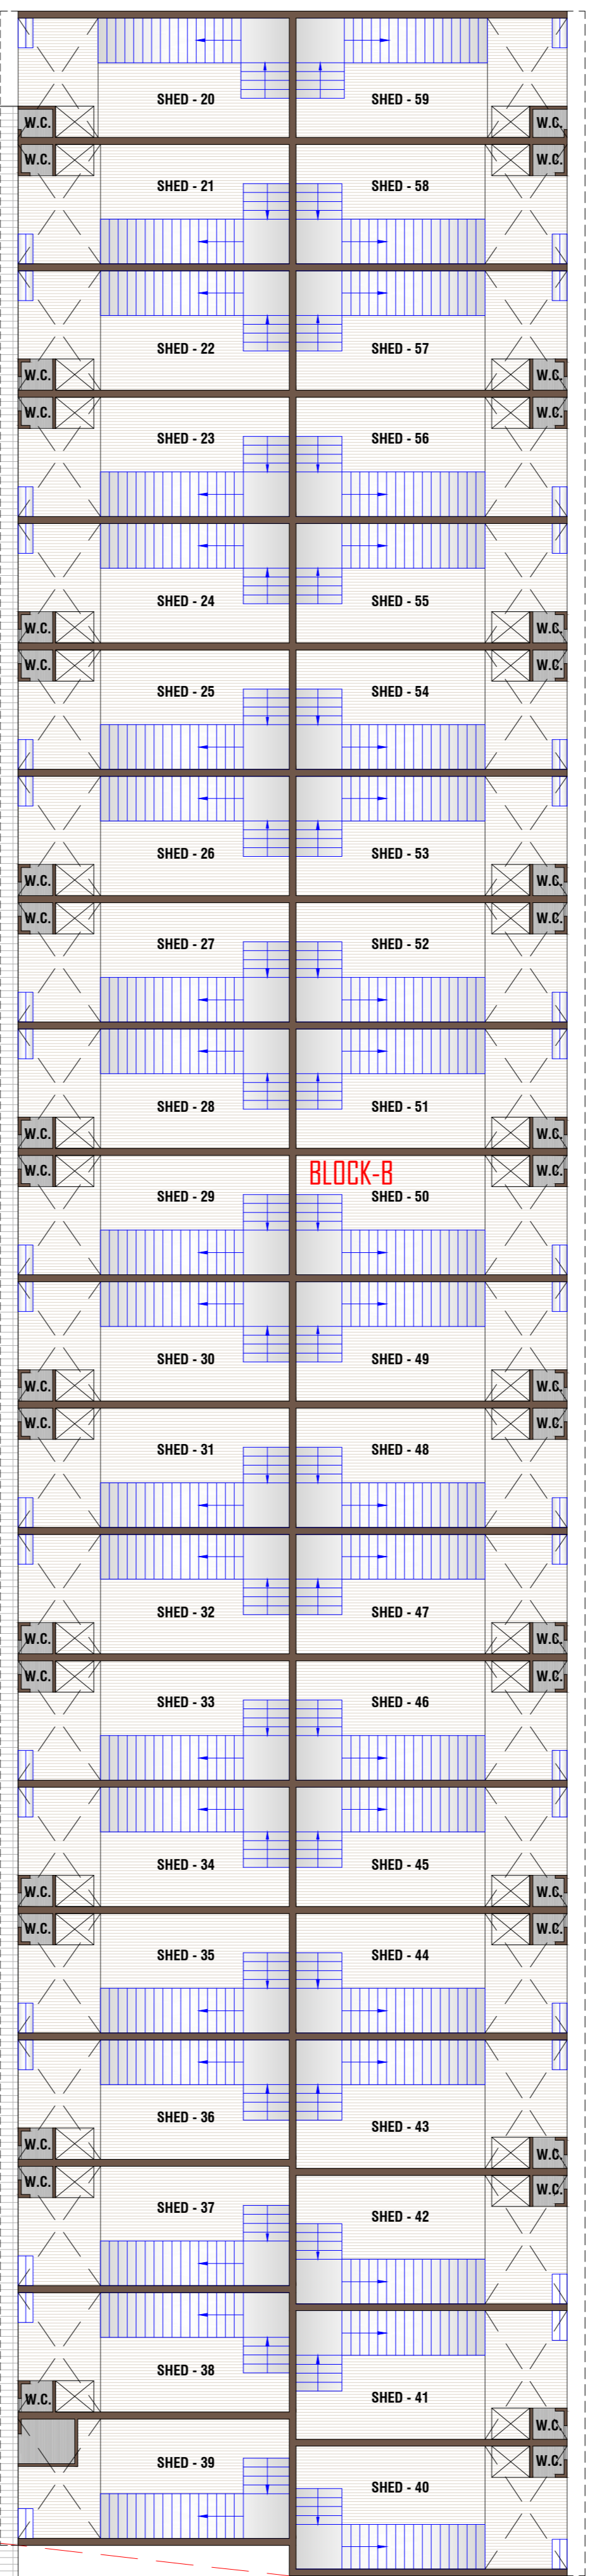

www.GUJRERA.GUJARAT.GOV.IN

RERA Registration No: _____

Developers

**AKSHAR
BUILDCON**

Architect :

નાના મોટા ઈન્ડસ્ટ્રીયલ શેડ ની સ્કીમ

9.00 MT. WIDE APPROACH ROAD

9.00 MT. WIDE APPROACH ROAD

18.00 MT. WIDE T.P.S. ROAD

B.C.L.

B.C.L.

45.00 MT. WIDE T.P.S. ROAD

MEZZANINE FLOOR PLAN

GROUND FLOOR PLAN (BLOCK:- A)

MEZZANINE FLOOR PLAN

GROUND FLOOR PLAN (BLOCK:- B)