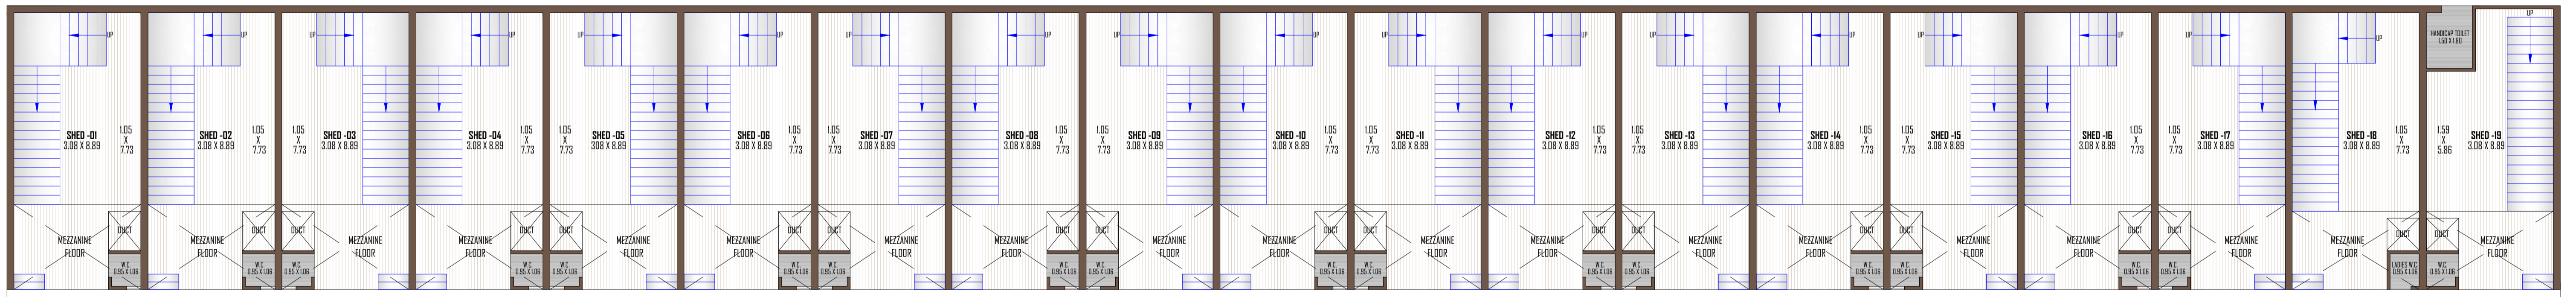

18.00 MT. WIDE T.P.S. ROAD

B.C.L.

B.C.L.

45.00 MT. WIDE T.P.S. ROAD

MEZZANINE FLOOR PLAN

GROUND FLOOR PLAN (BLOCK:- A)

MEZZANINE FLOOR PLAN

GROUND FLOOR PLAN (BLOCK:- B)