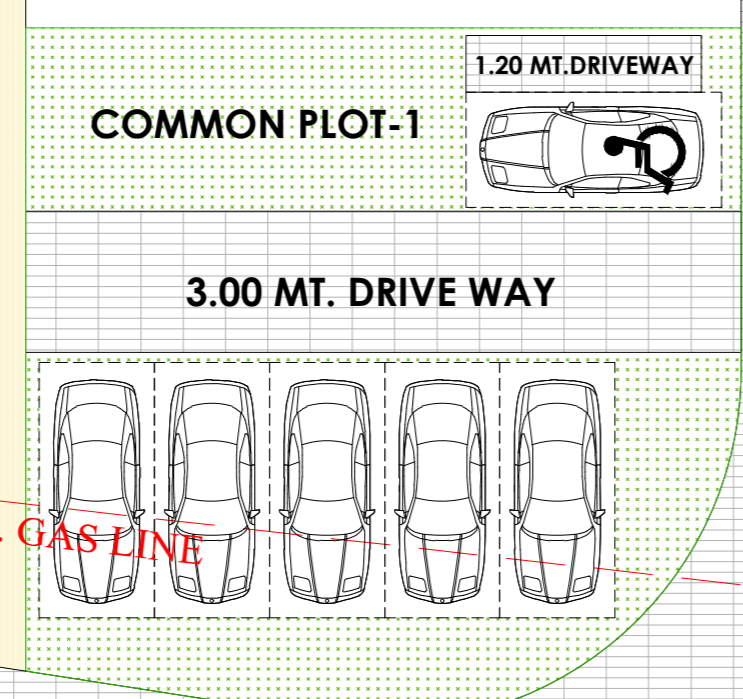

www.GUJRERA.GUJARAT.GOV.IN

RERA Registration No: _____

Developers

**AKSHAR
BUILDCON**

Architect :

નાના મોટા ઈન્ડસ્ટ્રીયલ શેડ ની સ્કીમ

9.00 MT. WIDE APPROACH ROAD

9.00 MT. WIDE APPROACH ROAD

18.00 MT. WIDE T.P.S. ROAD

B.C.L.

B.C.L.

45.00 MT. WIDE T.P.S. ROAD

MEZZANINE FLOOR PLAN

GROUND FLOOR PLAN (BLOCK:- A)

MEZZANINE FLOOR PLAN

GROUND FLOOR PLAN (BLOCK:- B)