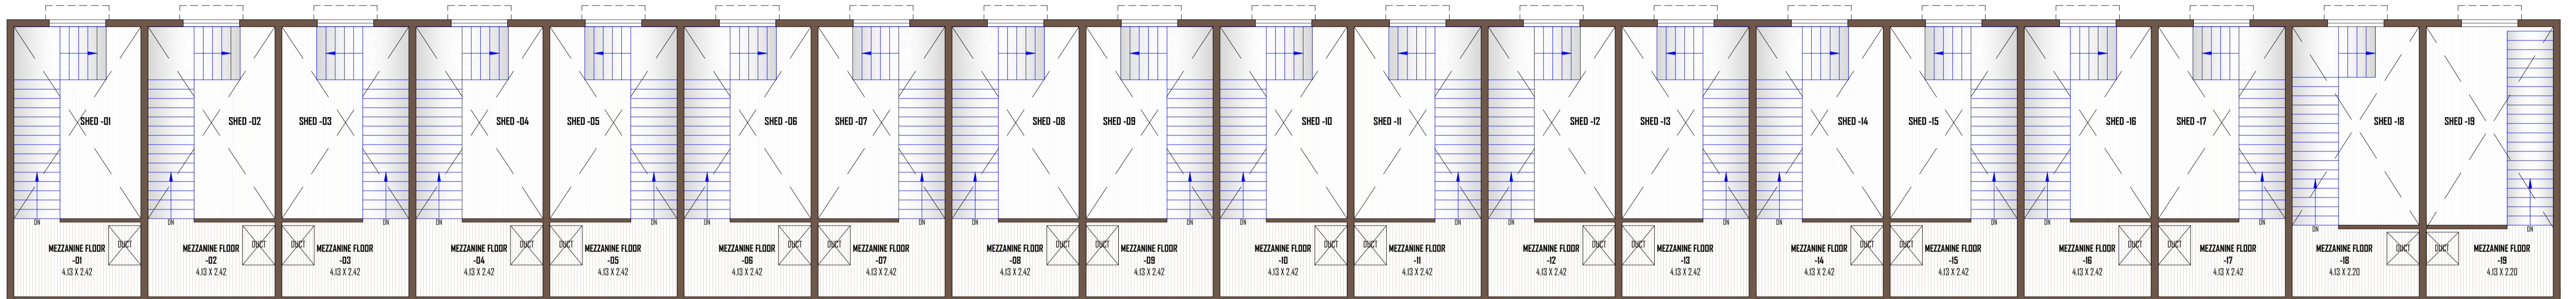

www.GUJRERA.GUJARAT.GOV.IN

RERA Registration No: _____

Developers

**AKSHAR
BUILDCON**

Architect :

નાના મોટા ઈન્ડસ્ટ્રીયલ શેડ ની સ્કીમ

9.00 MT. WIDE APPROACH ROAD

9.00 MT. WIDE APPROACH ROAD

18.00 MT. WIDE T.P.S. ROAD

B.C.L.

B.C.L.

45.00 MT. WIDE T.P.S. ROAD

MEZZANINE FLOOR PLAN

GROUND FLOOR PLAN (BLOCK:- A)

MEZZANINE FLOOR PLAN

GROUND FLOOR PLAN (BLOCK:- B)