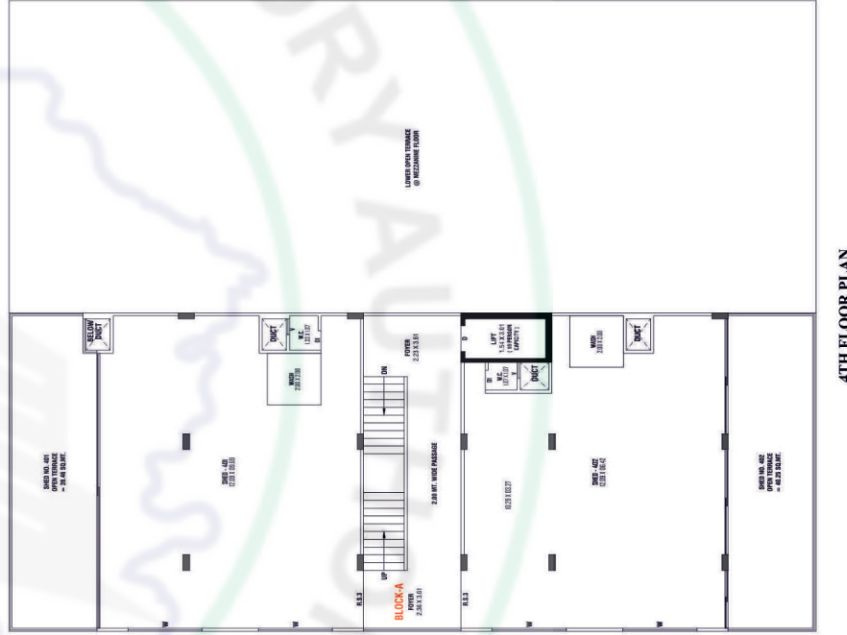

VEDRUSHA
COMPLEX

VEDRUSHA
INDUSTRIAL ESTATE

30.00 MT. WIDE T.P. ROAD

SHED LAYOUT PLAN

GROUN

1ST

1ST FLOOR & MEZZANINE FLOOR PLAN

SHED FLOOR P
VEDRUSHA INDUSTRI
TATE
:- BLOCK - A

2ND & 3RD FLOOR PLAN

4TH FLOOR PLAN

OPEN TERRACE PLAN (STAIR CABIN, LIFT MACHINE ROOM & O.H.W.T.)

SHED FLOOR PLAN :- BLOCK - A
VEDRUSHA INDUSTRIAL ESTATE

GROUND FLOOR PLAN

MEZZANINE FLOOR PLAN

SHED FLOOR PLAN :- BLOCK - B