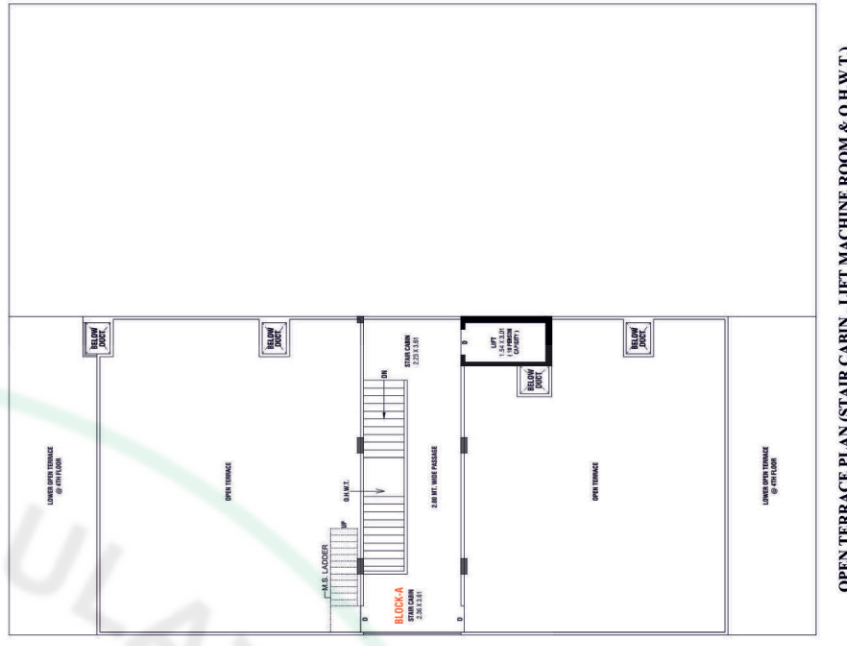

VEDRUSHA
COMPLEX

VEDRUSHA
INDUSTRIAL ESTATE

30.00 MT. WIDE T.P. ROAD

SHED LAYOUT PLAN

GROUN

1ST

1ST FLOOR & MEZZANINE FLOOR PLAN

SHED FLOOR P
VEDRUSHA INDUSTRI
TATE
:- BLOCK - A

2ND & 3RD FLOOR PLAN

4TH FLOOR PLAN

OPEN TERRACE PLAN (STAIR CABIN, LIFT MACHINE ROOM & O.H.W.T.)

SHED FLOOR PLAN :- BLOCK - A
VEDRUSHA INDUSTRIAL ESTATE

GROUND FLOOR PLAN

MEZZANINE FLOOR PLAN

SHED FLOOR PLAN :- BLOCK - B