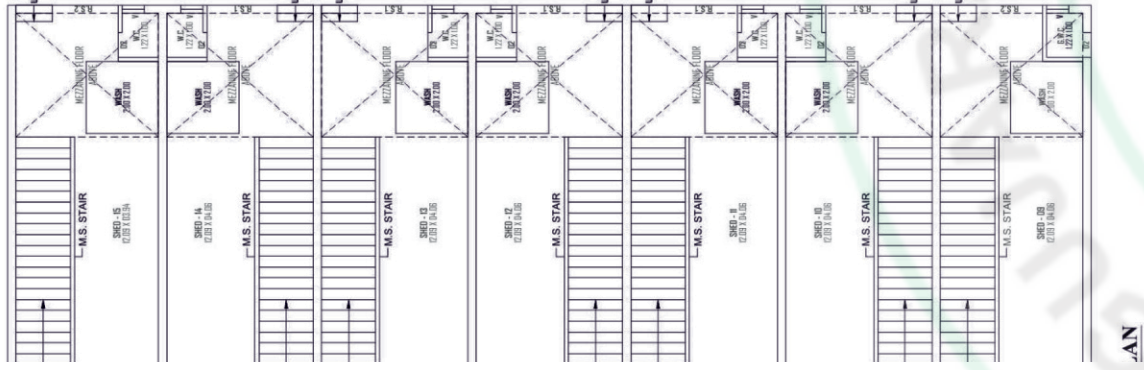

VEDRUSHA
COMPLEX

VEDRUSHA
INDUSTRIAL ESTATE

30.00 MT. WIDE T.P. ROAD

SHED LAYOUT PLAN

GROUN

1ST

1ST FLOOR & MEZZANINE FLOOR PLAN

SHED FLOOR P
VEDRUSHA INDUSTRI
TATE
:- BLOCK - A

2ND & 3RD FLOOR PLAN

4TH FLOOR PLAN

OPEN TERRACE PLAN (STAIR CABIN, LIFT MACHINE ROOM & O.H.W.T.)

SHED FLOOR PLAN :- BLOCK - A
VEDRUSHA INDUSTRIAL ESTATE

GROUND FLOOR PLAN

MEZZANINE FLOOR PLAN

SHED FLOOR PLAN :- BLOCK - B