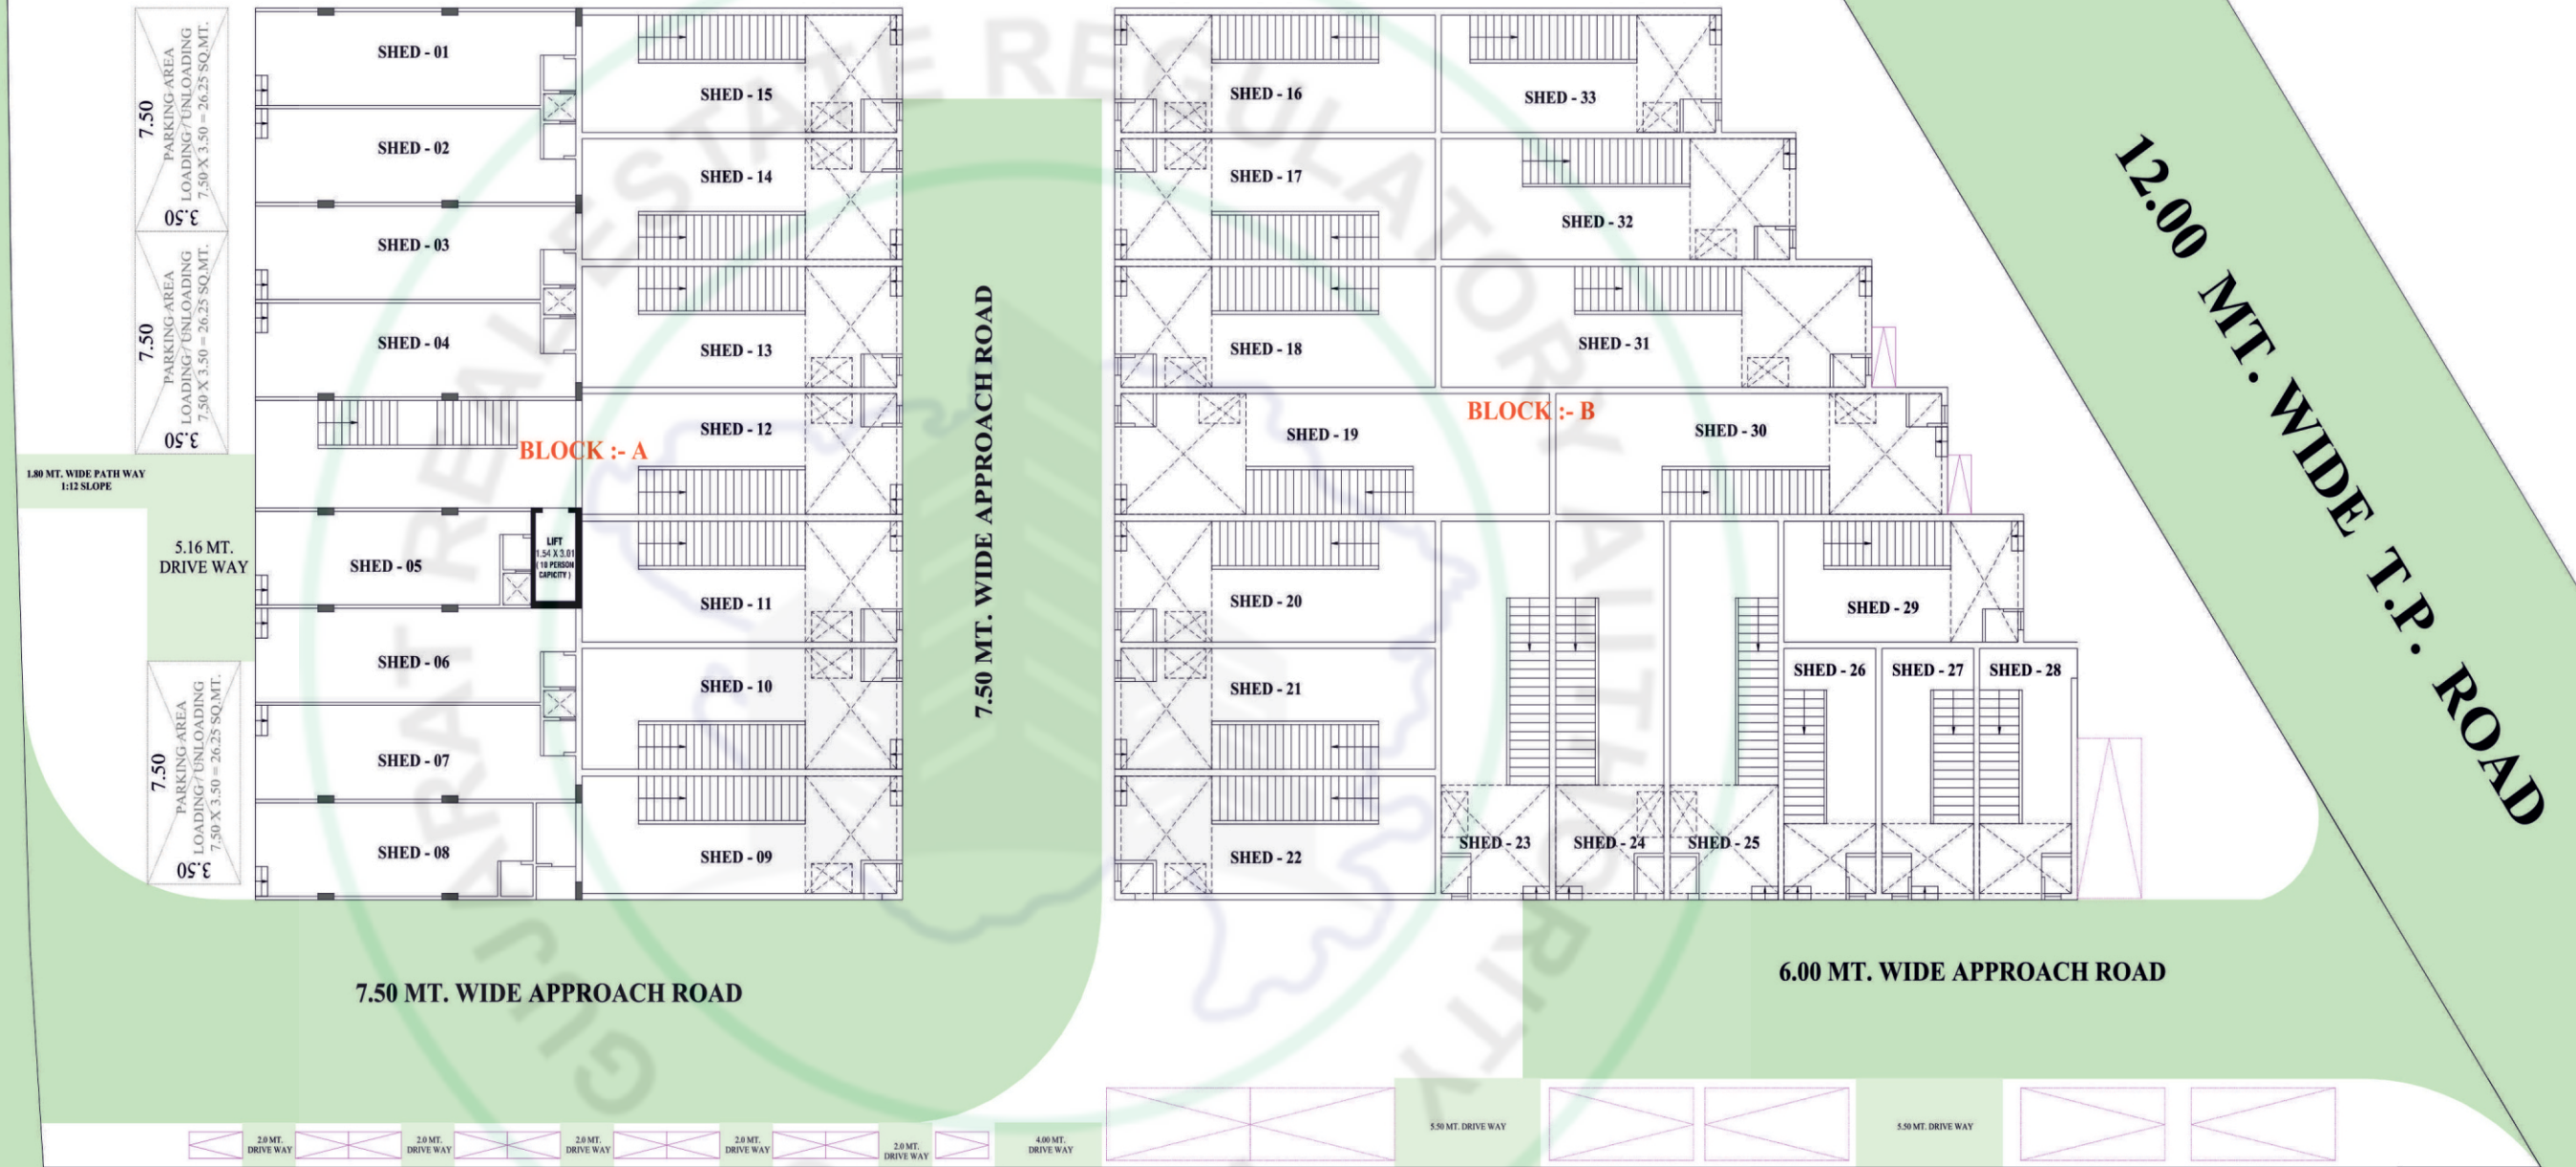

VEDRUSHA
COMPLEX

VEDRUSHA
INDUSTRIAL ESTATE

30.00 MT. WIDE T.P. ROAD

SHED LAYOUT PLAN

GROUN

1ST

1ST FLOOR & MEZZANINE FLOOR PLAN

SHED FLOOR P
VEDRUSHA INDUSTRI
TATE
:- BLOCK - A

2ND & 3RD FLOOR PLAN

4TH FLOOR PLAN

OPEN TERRACE PLAN (STAIR CABIN, LIFT MACHINE ROOM & O.H.W.T.)

SHED FLOOR PLAN :- BLOCK - A
VEDRUSHA INDUSTRIAL ESTATE

GROUND FLOOR PLAN

MEZZANINE FLOOR PLAN

SHED FLOOR PLAN :- BLOCK - B