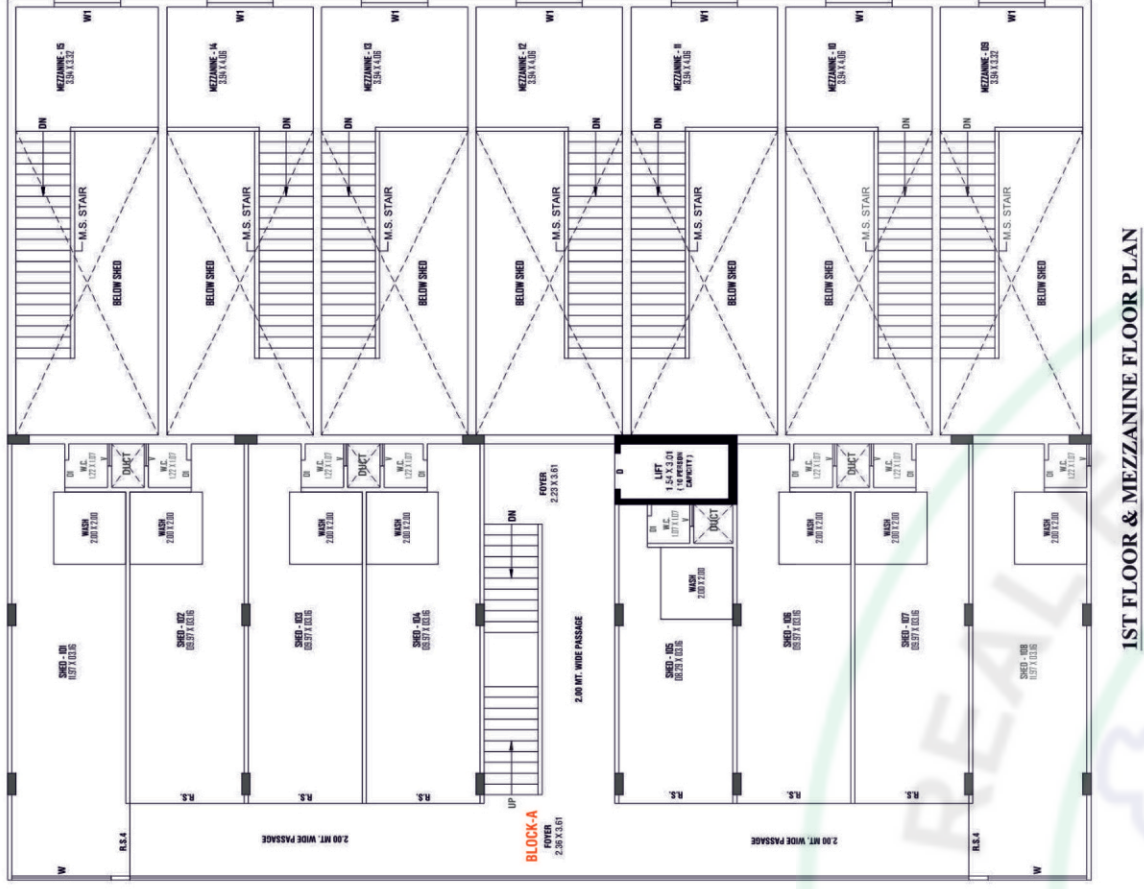

VEDRUSHA
COMPLEX

VEDRUSHA
INDUSTRIAL ESTATE

30.00 MT. WIDE T.P. ROAD

SHED LAYOUT PLAN

GROUN

1ST

1ST FLOOR & MEZZANINE FLOOR PLAN

SHED FLOOR P
VEDRUSHA INDUSTRI
TATE
:- BLOCK - A

2ND & 3RD FLOOR PLAN

4TH FLOOR PLAN

OPEN TERRACE PLAN (STAIR CABIN, LIFT MACHINE ROOM & O.H.W.T.)

SHED FLOOR PLAN :- BLOCK - A
VEDRUSHA INDUSTRIAL ESTATE

GROUND FLOOR PLAN

MEZZANINE FLOOR PLAN

SHED FLOOR PLAN :- BLOCK - B