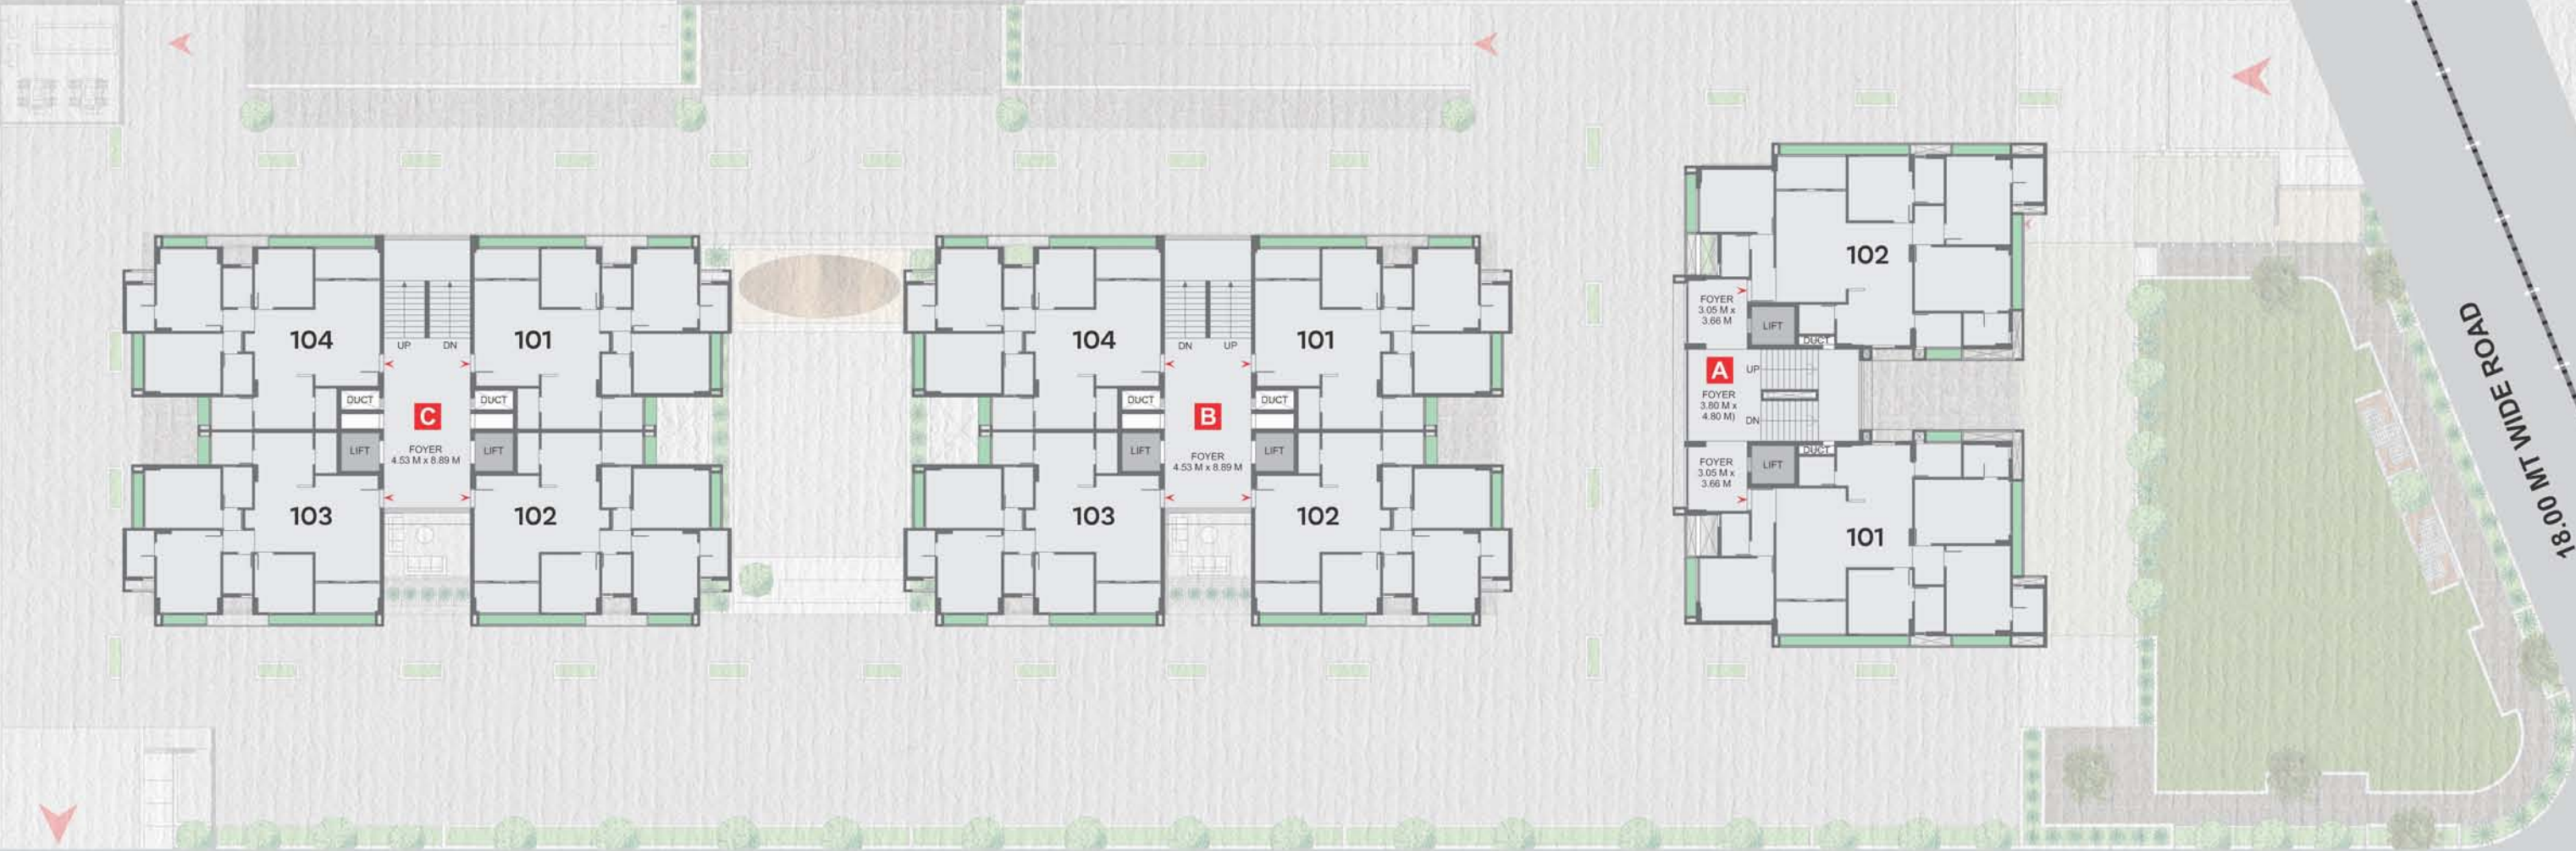

LD
ALEXA
3 | 4 BHK LUXURY LIVING

TYPICAL FLOOR PLAN

12.00 MT WIDE ROAD

18.00 MT WIDE ROAD

TYPE-2
3BHK - BLOCK B-C

TYPE-1
4BHK - BLOCK A

GROUND FLOOR

General Amenities

- Intercom
- GYM
- Indoor Games
- Children Play Area
- Garden
- Senior Citizen Sit out
- Multi Purpose Hall

3 | 4 BHK LUXURY LIVING

Address:
Opp.Ganesh Genius, B/h BSNL Office,
Jagatpur Gam, Off S.G.Highway,
Ahmedabad-382470