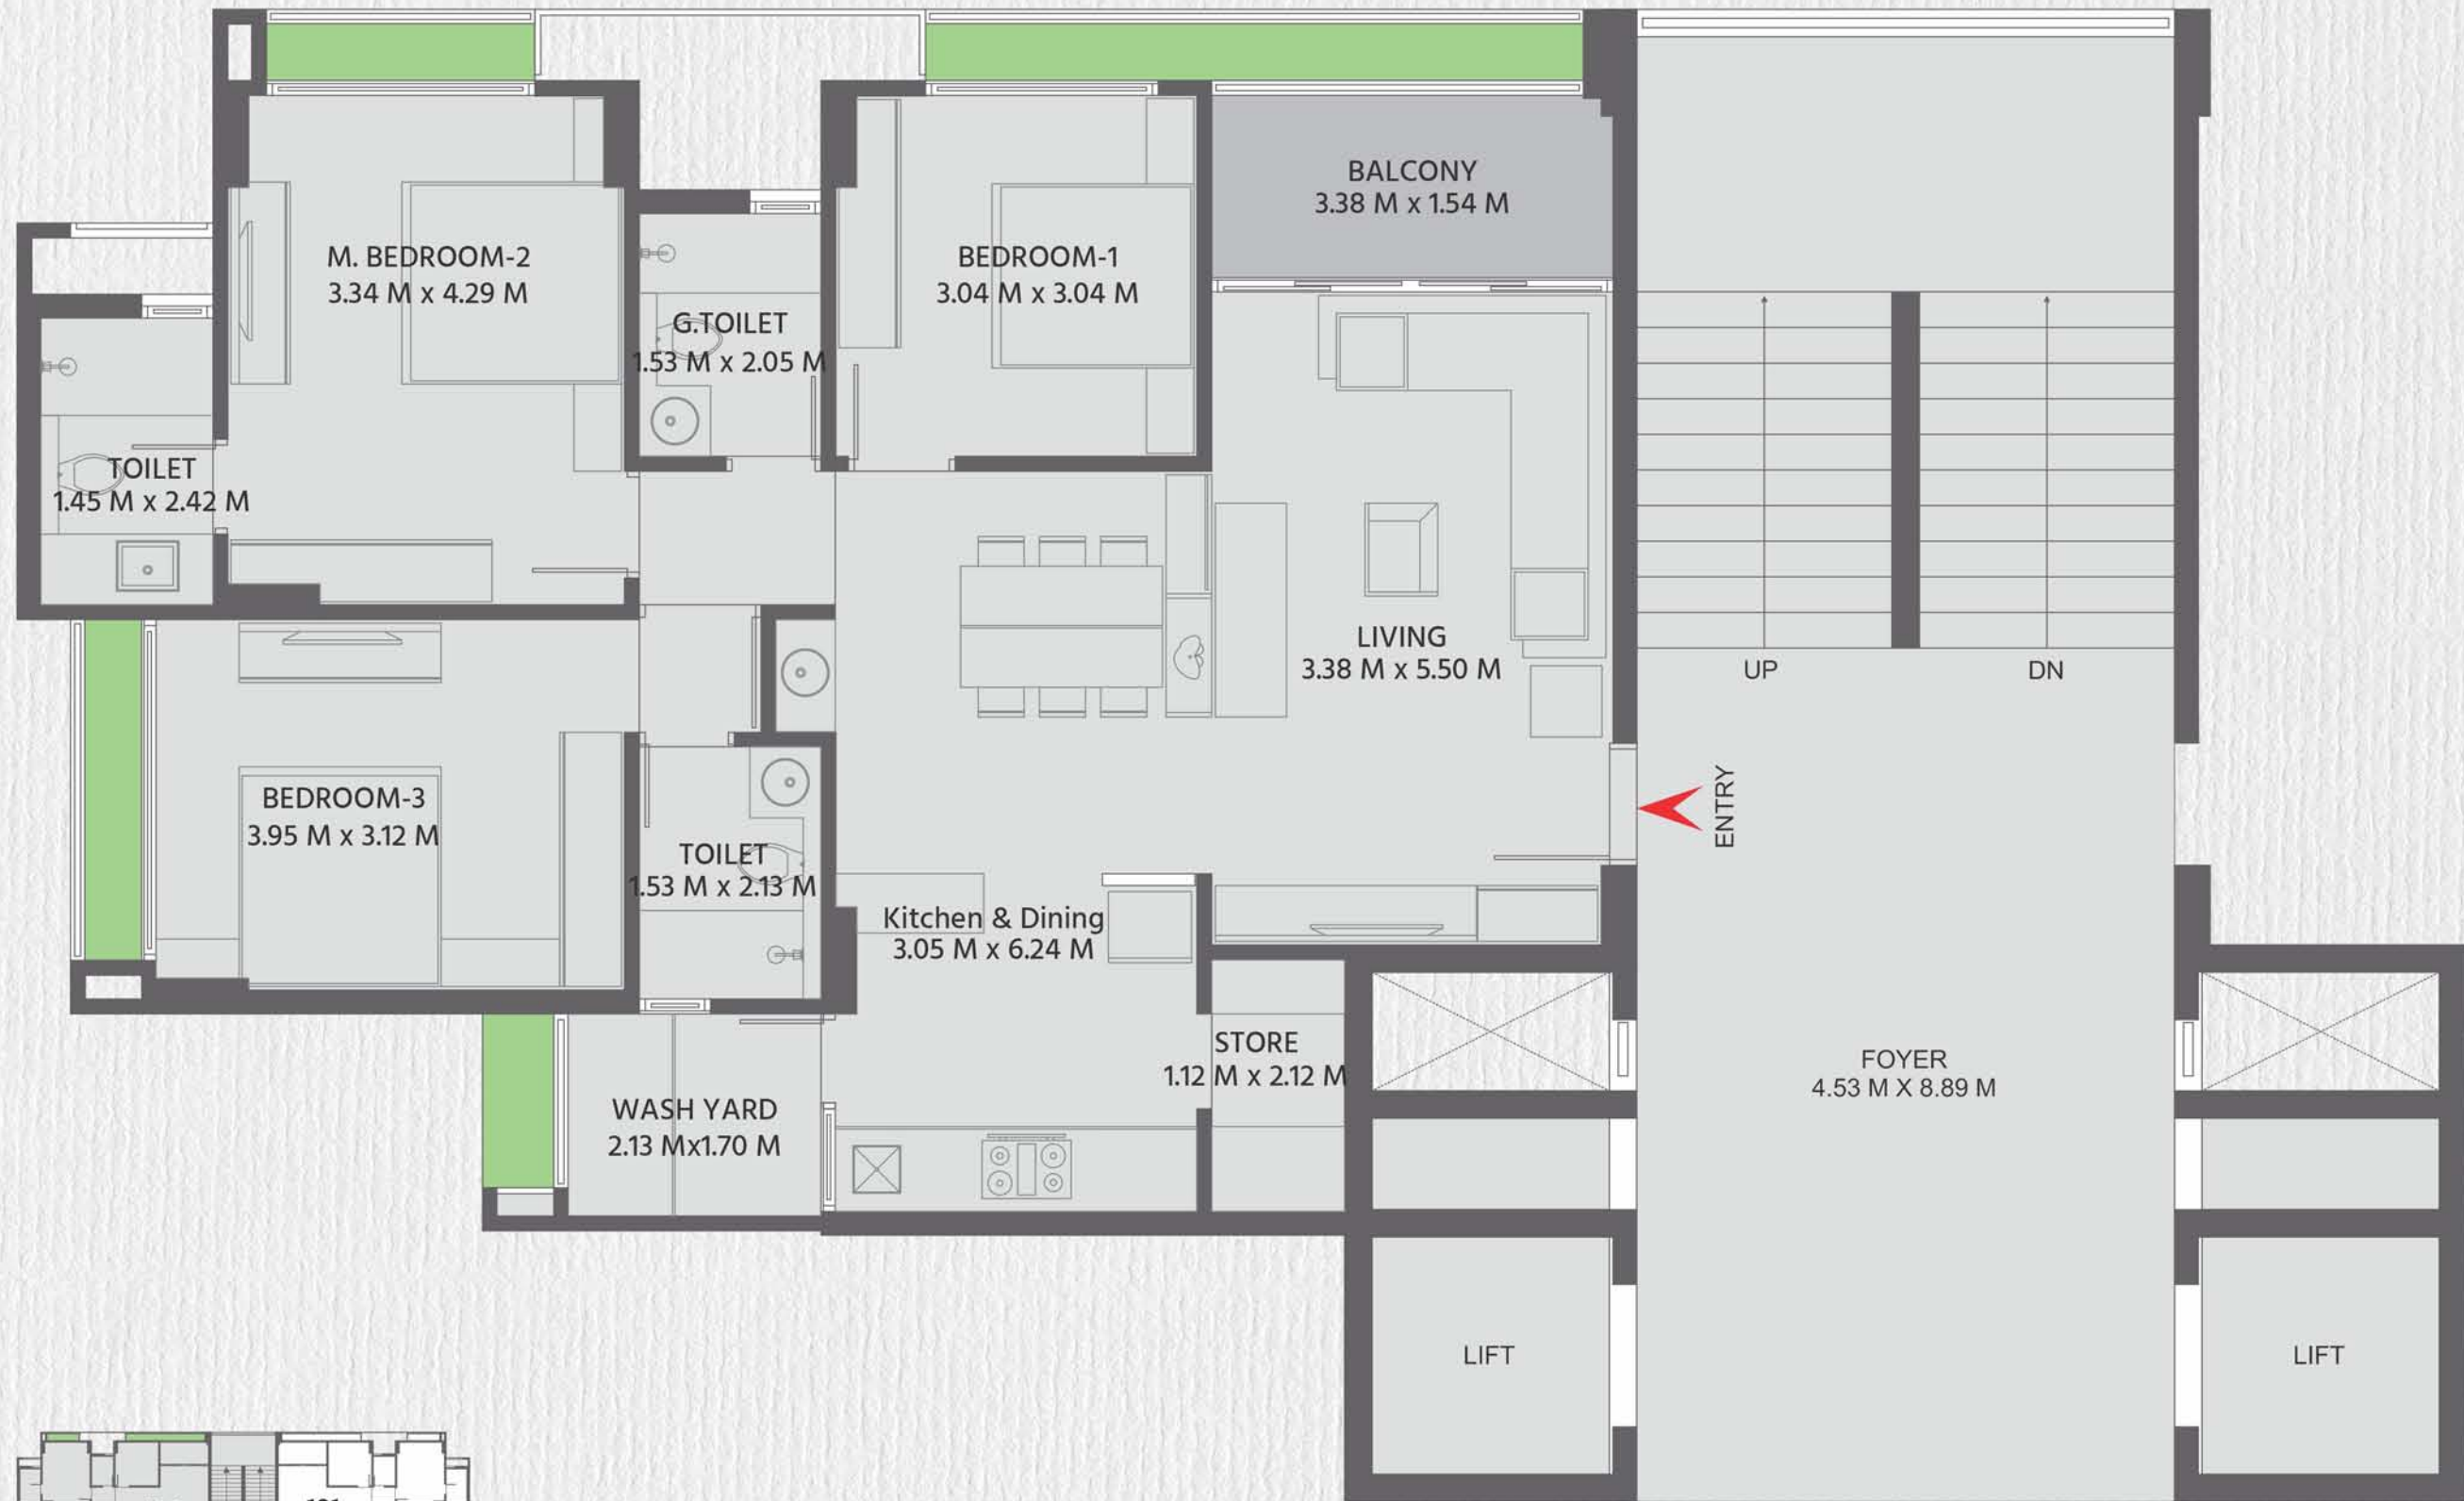

LD
ALEXA
3 | 4 BHK LUXURY LIVING

TYPICAL FLOOR PLAN

12.00 MT WIDE ROAD

18.00 MT WIDE ROAD

TYPE-2
3BHK - BLOCK B-C

TYPE-1
4BHK - BLOCK A

GROUND FLOOR

General Amenities

- Intercom
- GYM
- Indoor Games
- Children Play Area
- Garden
- Senior Citizen Sit out
- Multi Purpose Hall

3 | 4 BHK LUXURY LIVING

Address:
Opp.Ganesh Genius, B/h BSNL Office,
Jagatpur Gam, Off S.G.Highway,
Ahmedabad-382470