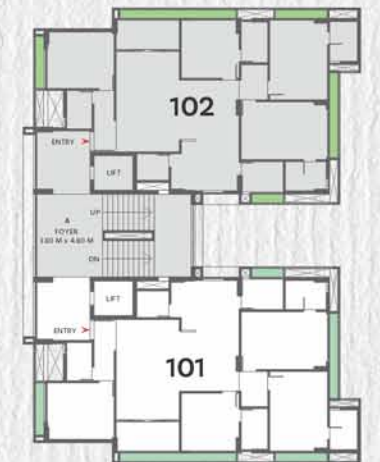

LD
ALEXA
3 | 4 BHK LUXURY LIVING

TYPICAL FLOOR PLAN

12.00 MT WIDE ROAD

18.00 MT WIDE ROAD

TYPE-2
3BHK - BLOCK B-C

TYPE-1
4BHK - BLOCK A

GROUND FLOOR

General Amenities