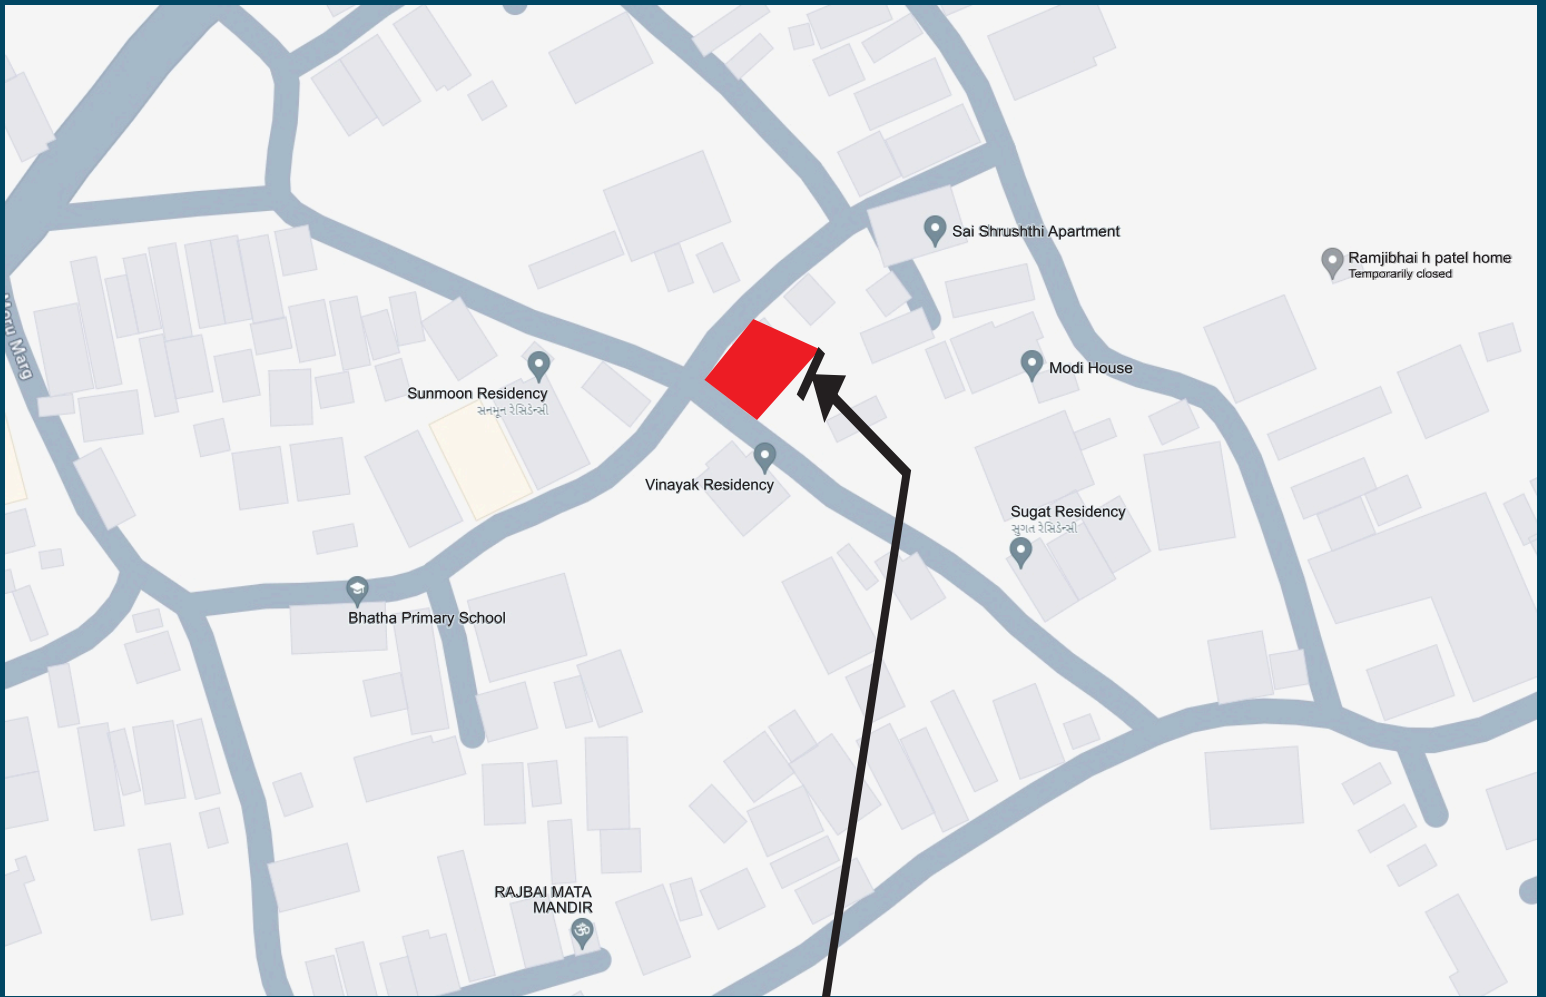

ELEVATION

G.L.

KEY PLAN
SCALE : 1.0cm. = 20.00mt.

FEATURES

- SOLAR PANEL
- SPACIOUS LIFT
- CCTV CAMERA
- EV CHARGING POINT
- GENERATOR
- EASY CONNECTIVITY
- FIRE SAFETY

JALARAM residency

Scan for location

Booking Contact