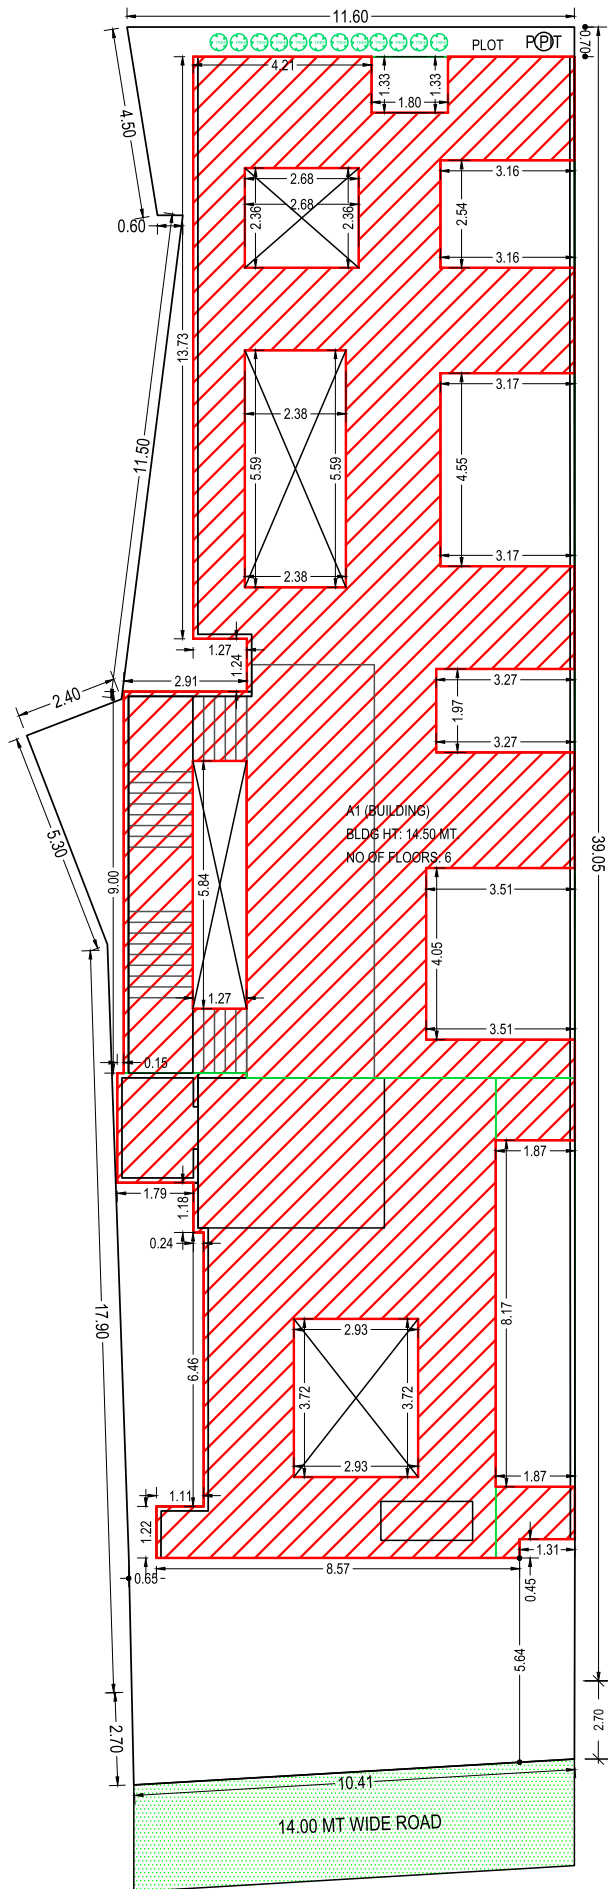

Your Dream...
Our Mission...

JALARAM residency

1 BHK FLATLS @ BHATHA

SITE PLAN
 (Scale - 1:100)

TYPICAL -1, 2, 3 & 4 FLOOR PLAN
 (Proposed)
 (SCALE 1:100)

FIFTH FLOOR PLAN
 (Proposed)
 (SCALE 1:100)

TERRACE FLOOR PLAN
(SCALE 1:100)

ELEVATION

G.L.

KEY PLAN
SCALE : 1.0cm. = 20.00mt.

FEATURES

- SOLAR PANEL
- SPACIOUS LIFT
- CCTV CAMERA
- EV CHARGING POINT
- GENERATOR
- EASY CONNECTIVITY
- FIRE SAFETY

JALARAM residency

Scan for location

Booking Contact