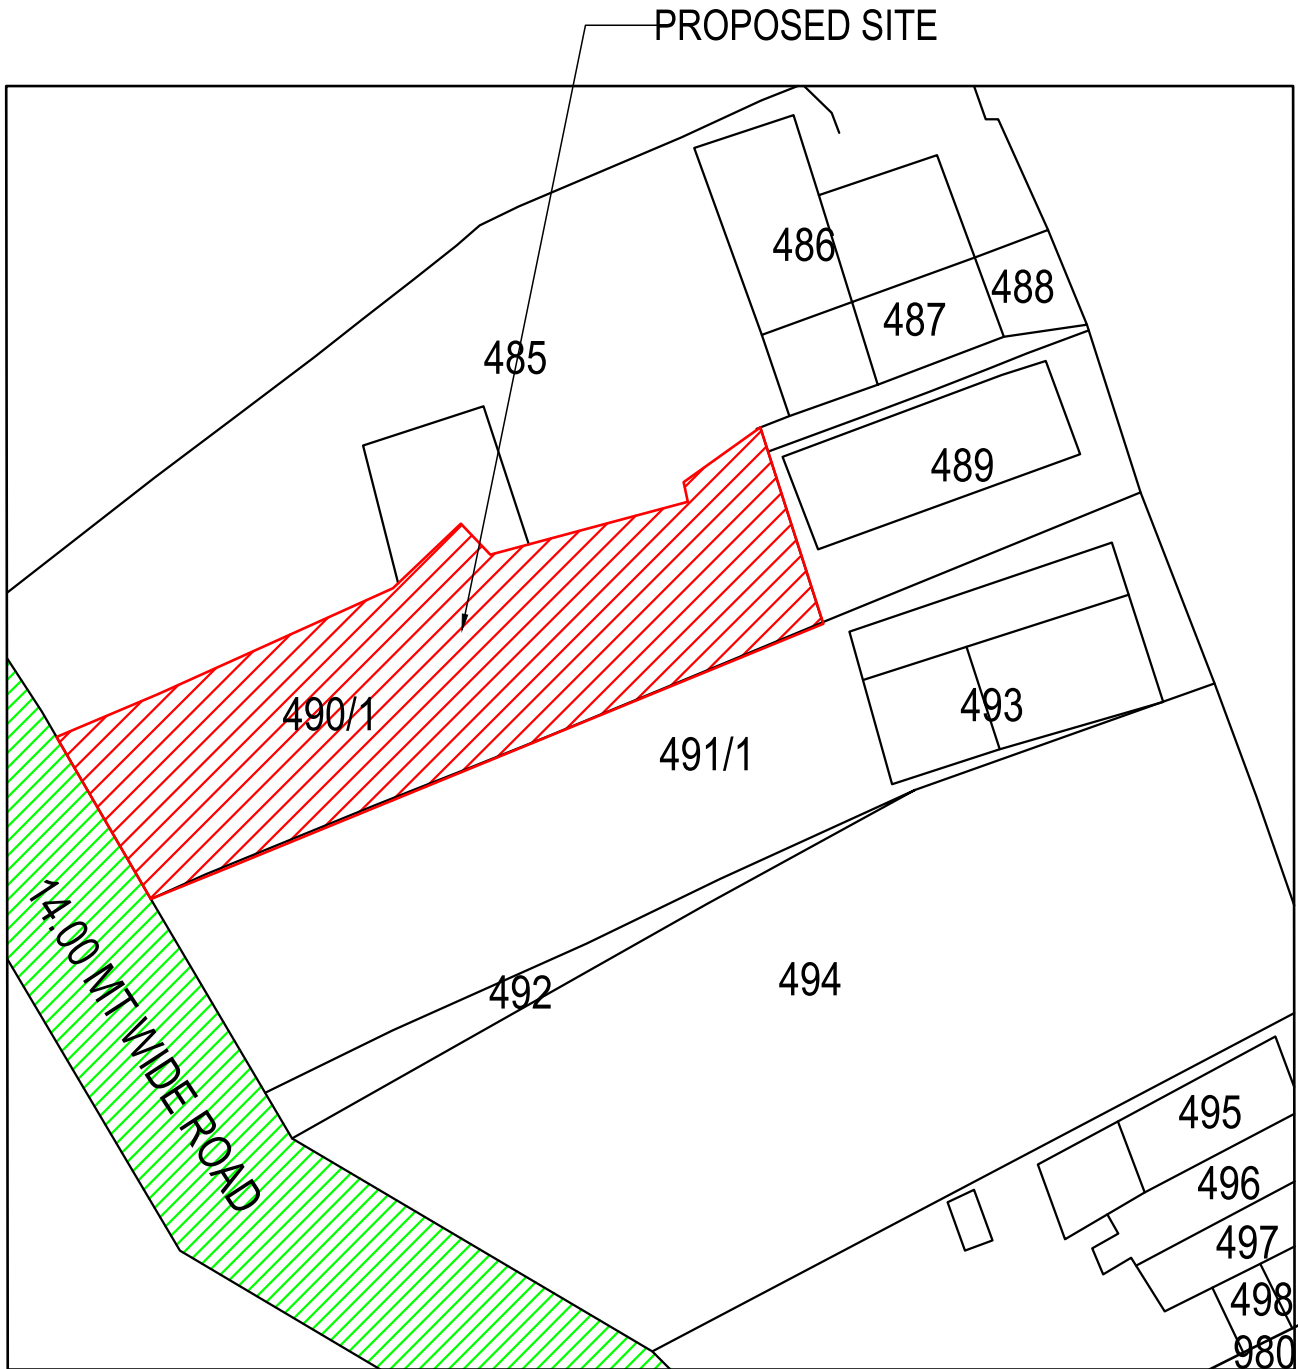

Your Dream...
Our Mission...

JALARAM residency

1 BHK FLATLS @ BHATHA

SITE PLAN
 (Scale - 1:100)

TYPICAL -1, 2, 3 & 4 FLOOR PLAN
 (Proposed)
 (SCALE 1:100)

FIFTH FLOOR PLAN
 (Proposed)
 (SCALE 1:100)

TERRACE FLOOR PLAN
(SCALE 1:100)

ELEVATION

G.L.

KEY PLAN
SCALE : 1.0cm. = 20.00mt.

FEATURES

- SOLAR PANEL
- SPACIOUS LIFT
- CCTV CAMERA
- EV CHARGING POINT
- GENERATOR
- EASY CONNECTIVITY
- FIRE SAFETY

JALARAM residency

Scan for location

Booking Contact