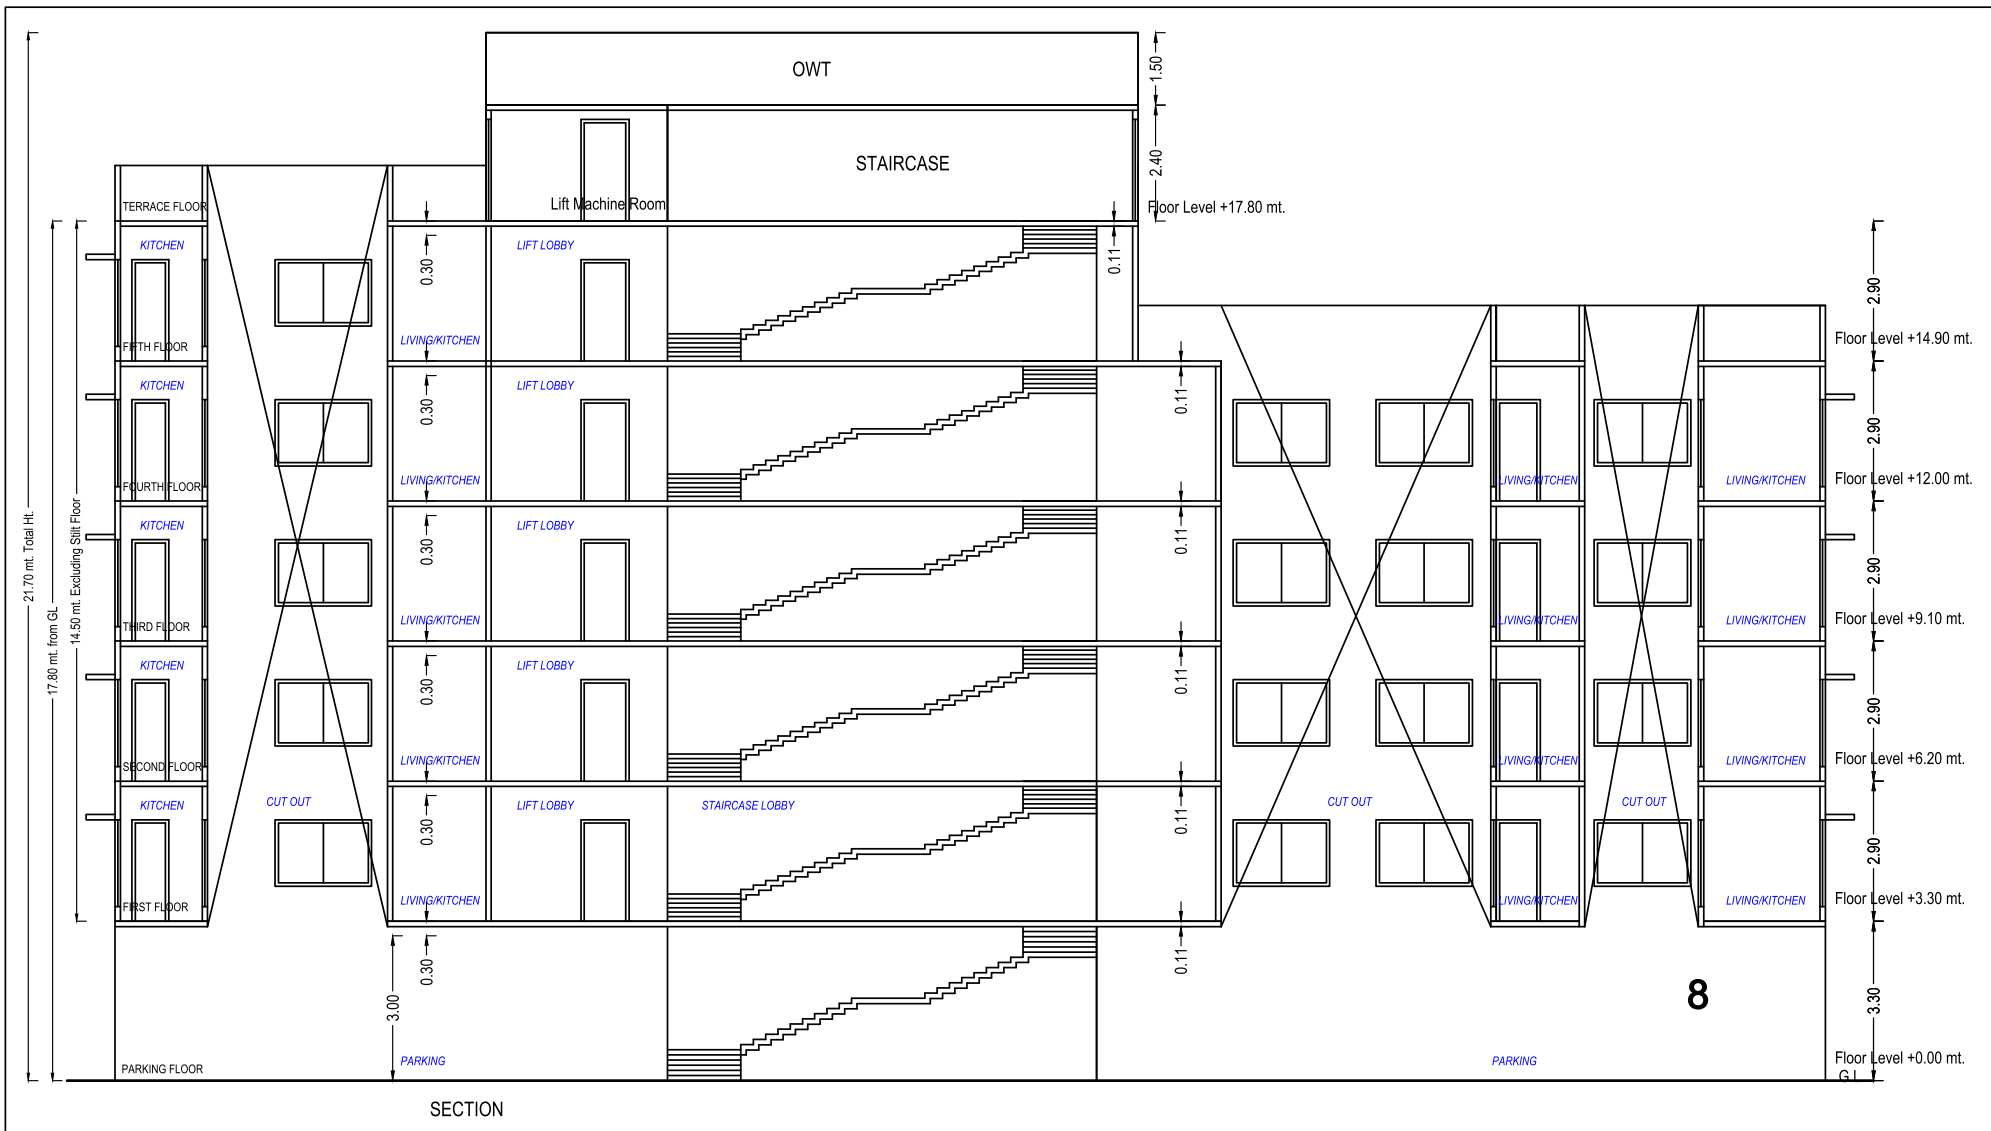

Your Dream...
Our Mission...

JALARAM residency

1 BHK FLATLS @ BHATHA

SITE PLAN
 (Scale - 1:100)

TYPICAL -1, 2, 3 & 4 FLOOR PLAN
 (Proposed)
 (SCALE 1:100)

FIFTH FLOOR PLAN
 (Proposed)
 (SCALE 1:100)

TERRACE FLOOR PLAN
(SCALE 1:100)

ELEVATION

G.L.

KEY PLAN
SCALE : 1.0cm. = 20.00mt.

FEATURES

- SOLAR PANEL
- SPACIOUS LIFT
- CCTV CAMERA
- EV CHARGING POINT
- GENERATOR
- EASY CONNECTIVITY
- FIRE SAFETY

JALARAM residency

Scan for location

Booking Contact