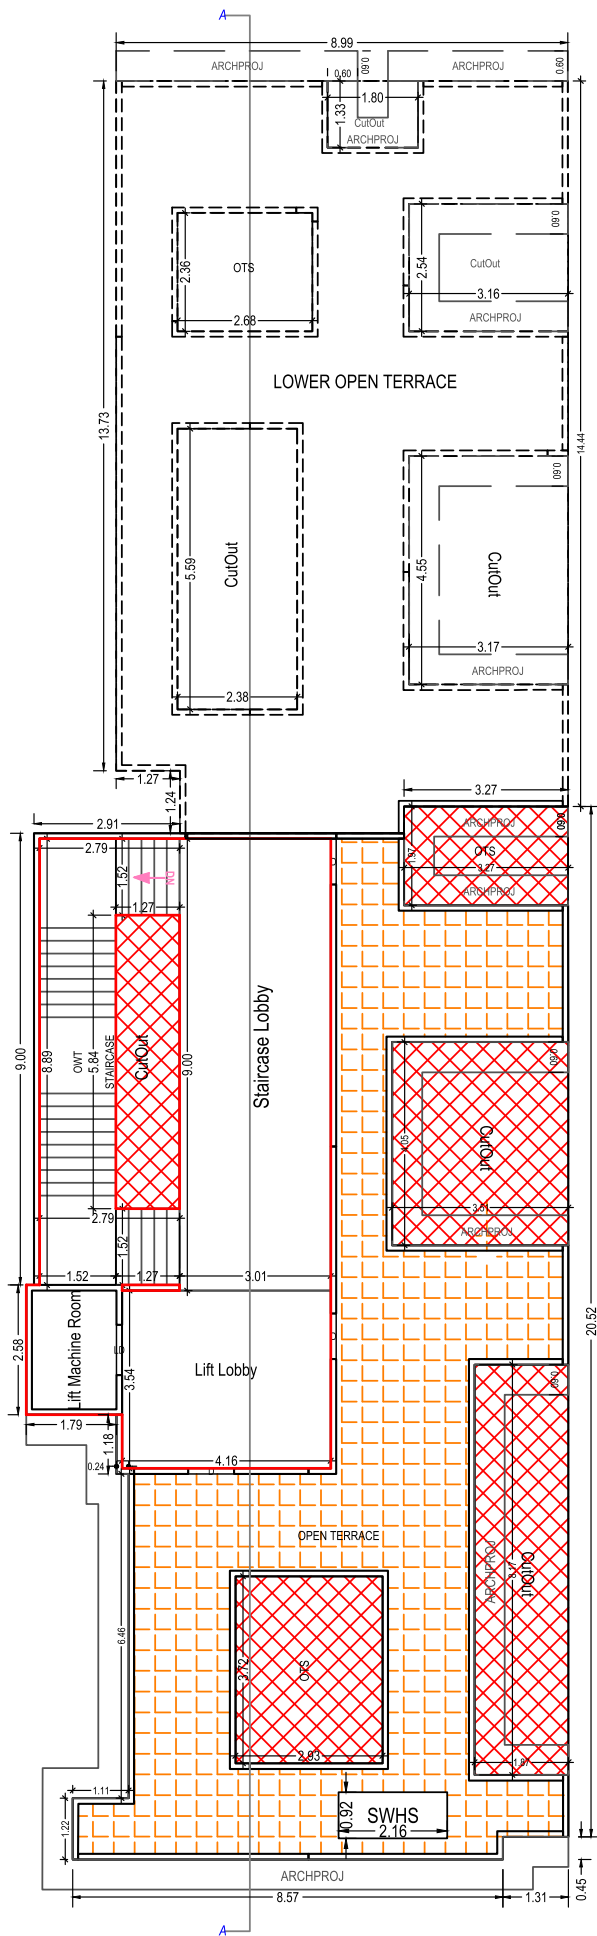

Your Dream...
Our Mission...

JALARAM residency

1 BHK FLATLS @ BHATHA

SITE PLAN
 (Scale - 1:100)

TYPICAL -1, 2, 3 & 4 FLOOR PLAN
 (Proposed)
 (SCALE 1:100)

FIFTH FLOOR PLAN
 (Proposed)
 (SCALE 1:100)

TERRACE FLOOR PLAN
(SCALE 1:100)

ELEVATION

G.L.

KEY PLAN
SCALE : 1.0cm. = 20.00mt.

FEATURES

- SOLAR PANEL
- SPACIOUS LIFT
- CCTV CAMERA
- EV CHARGING POINT
- GENERATOR
- EASY CONNECTIVITY
- FIRE SAFETY

JALARAM residency

Scan for location

Booking Contact