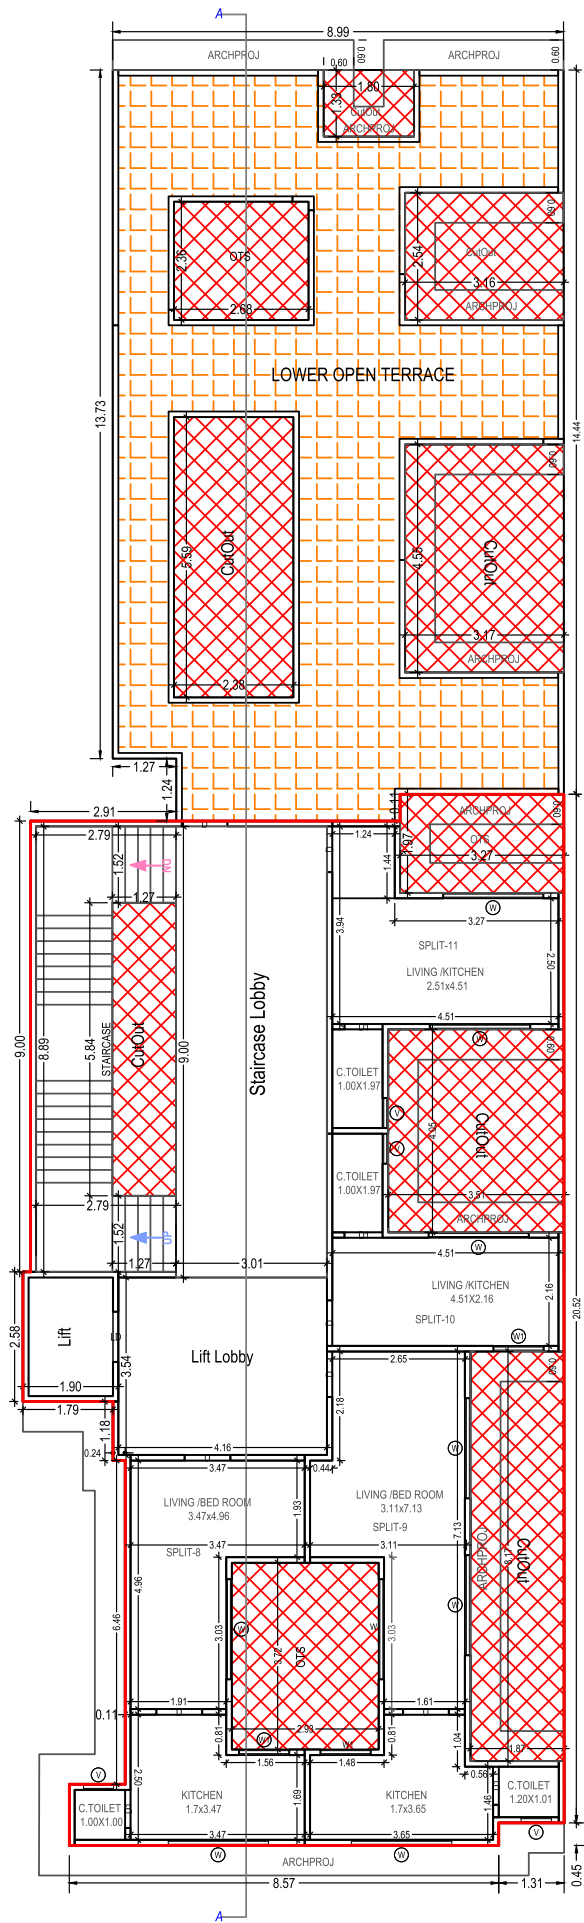

Your Dream...
Our Mission...

JALARAM residency

1 BHK FLATLS @ BHATHA

SITE PLAN
 (Scale - 1:100)

TYPICAL -1, 2, 3 & 4 FLOOR PLAN
 (Proposed)
 (SCALE 1:100)

FIFTH FLOOR PLAN
 (Proposed)
 (SCALE 1:100)

TERRACE FLOOR PLAN
(SCALE 1:100)

ELEVATION

G.L.

KEY PLAN
SCALE : 1.0cm. = 20.00mt.

FEATURES

- SOLAR PANEL
- SPACIOUS LIFT
- CCTV CAMERA
- EV CHARGING POINT
- GENERATOR
- EASY CONNECTIVITY
- FIRE SAFETY

JALARAM residency

Scan for location

Booking Contact