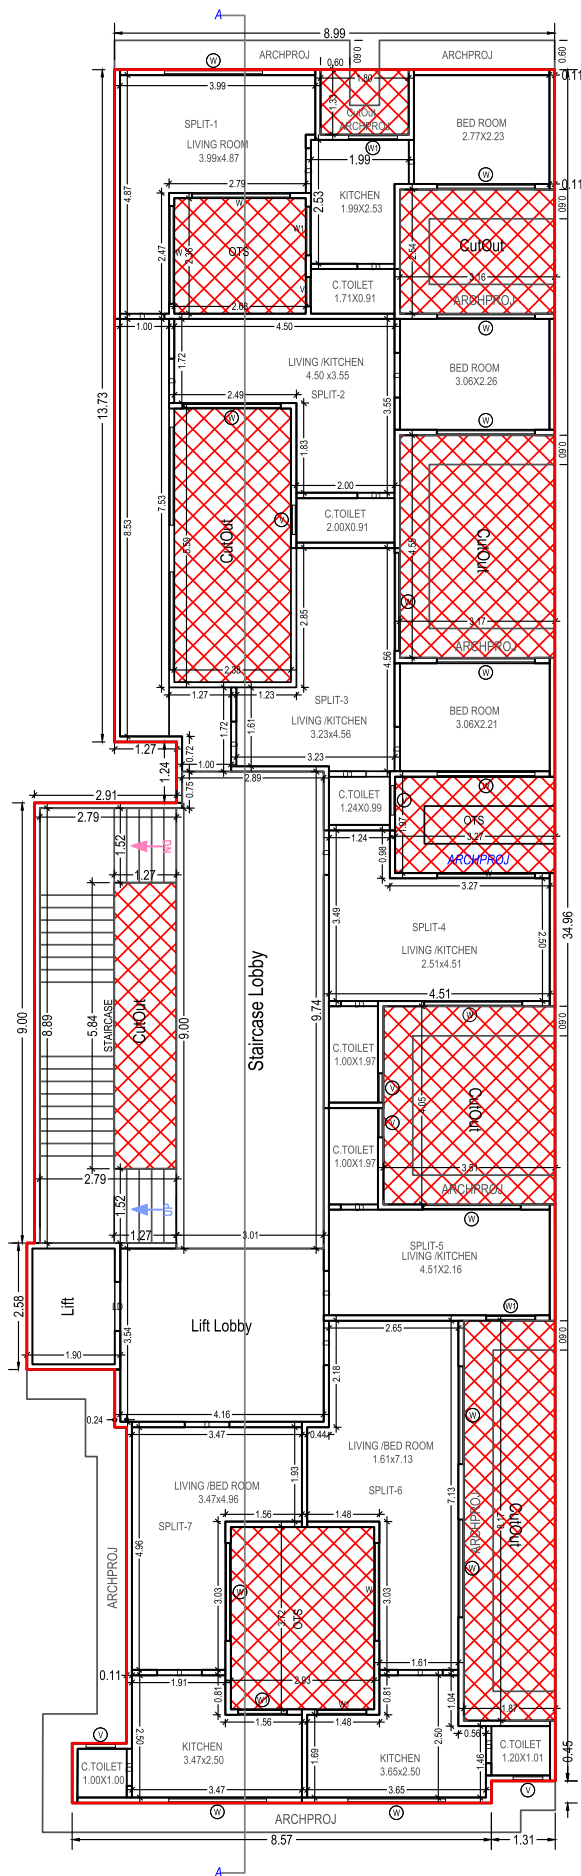

Your Dream...
Our Mission...

JALARAM residency

1 BHK FLATLS @ BHATHA

SITE PLAN
 (Scale - 1:100)

TYPICAL -1, 2, 3 & 4 FLOOR PLAN
 (Proposed)
 (SCALE 1:100)

FIFTH FLOOR PLAN
 (Proposed)
 (SCALE 1:100)

TERRACE FLOOR PLAN
(SCALE 1:100)

ELEVATION

G.L.

KEY PLAN
SCALE : 1.0cm. = 20.00mt.

FEATURES

- SOLAR PANEL
- SPACIOUS LIFT
- CCTV CAMERA
- EV CHARGING POINT
- GENERATOR
- EASY CONNECTIVITY
- FIRE SAFETY

JALARAM residency

Scan for location

Booking Contact