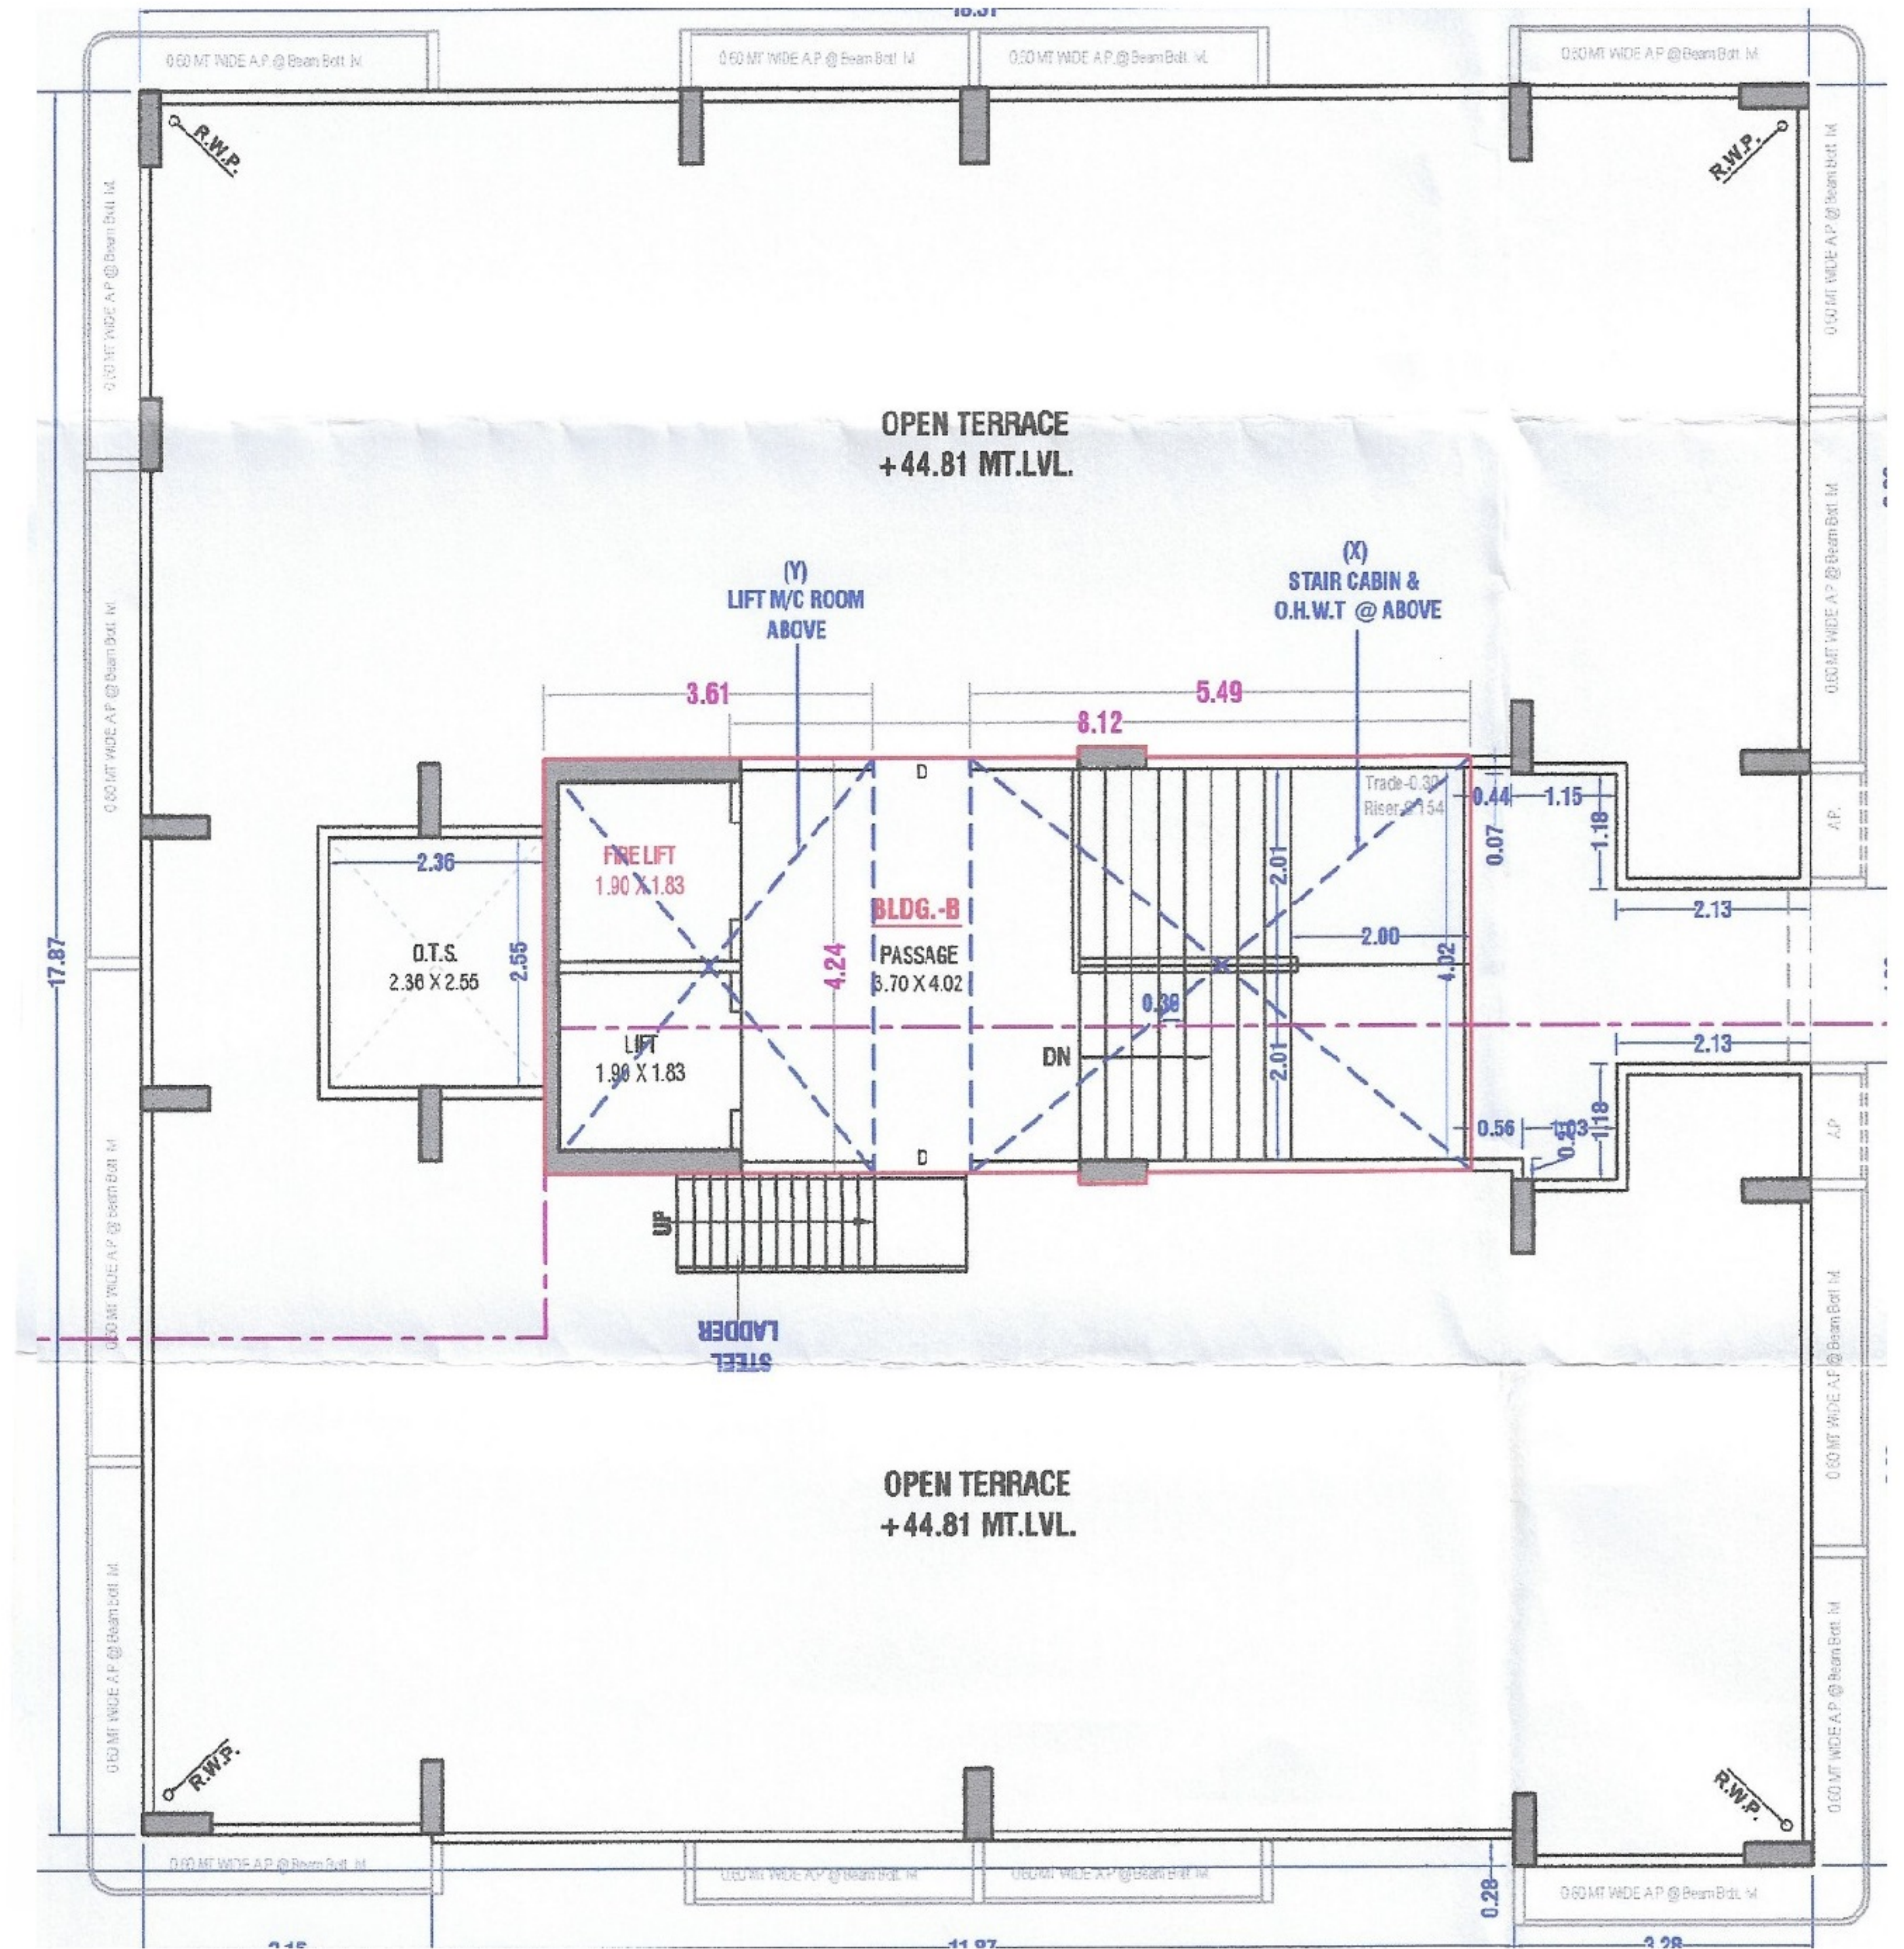

 **II MANTRA II**  
**V A L L E Y**  
★ ★ ★ ★ ★

TWO TOWER **2 BHK** PREMIUM LIVING

TYPICAL FLOOR PLAN

1st to 14th Floor Building A

TERRACE FLOOR PLAN

**TYPICAL FLOOR PLAN**

1st to 14th Floor Building : B

**TERRACE FLOOR PLAN**

1st BASEMENT PLAN

2nd BASEMENT PLAN

# II MANTRA II VALLEY

TWO TOWER 2 BHK PREMIUM LIVING

Developer :

**Maha Mantra  
Realty LLP.**

Architect :

**JIGAR NAKRANI**

Structural Designer :

**SHREE ASSOCIATES**  
Er. Jignesh Patel  
(M.Tech Structure, M.B.A.)