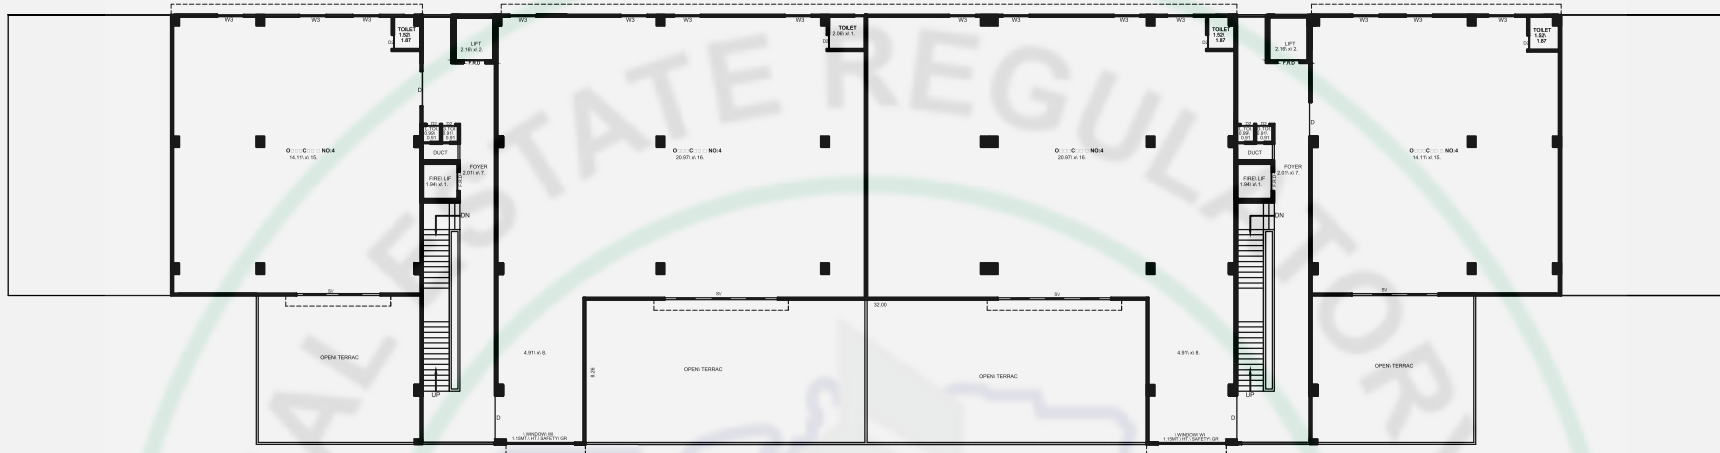

NEELKANTH

MERIDIAN

SHOPS
&
OFFICE

LAYOUT PLAN

SHOPS & OFFICE

NEELKANTH
MERIDIAN

GROUND \ FLOOR \ PL

1ST. \ FLOOR \ PL

SHOPS & OFFICE

NEELKANTH
MERIDIAN

2ND.\ FLOOR\ PL

3rd.\ FLOOR\ PL

4th.\ FLOOR\ PL

SHOPS & OFFICE

RERA\ CARPET\ AREA\ TABL				IN\ SQ.MTS	
FLOOR	SHOPI\ NO	CARPET\ AREA\ (RERA)	OPEN\ TERRACE		
GR.\ FL.	1	113.41	---		
	2	111.46	---		
	3	111.46	---		
	4	111.46	---		
	5	111.46	---		
	6	111.46	---		
	7	111.46	---		
	8	111.46	---		
	9	111.46	---		
	10	111.46	---		
	11	111.46	---		
	12	111.46	---		
	13	111.46	---		
	14	111.46	---		
	15	111.46	---		
	16	111.46	---		
	17	111.46	---		
	18	111.46	---		
	19	113.41	---		
1ST.\ FL	101	226.86	---		
	102	98.71	---		
	103	98.71	---		
	104	98.71	---		
	105	98.71	---		
	106	98.71	---		
	107	98.71	---		
	108	98.71	---		
	109	98.71	---		
	110	98.71	---		
	111	98.71	---		
	112	98.71	---		
	113	98.71	---		
	114	98.71	---		
	115	98.71	---		
	116	98.71	---		
	117	226.86	---		
	201	285.14	117.49		
	202	160.86	---		
203	98.71	---			
204	98.71	---			
205	98.71	---			
206	98.71	---			
207	98.71	---			
208	98.71	---			
209	98.71	---			
210	98.71	---			
211	98.71	---			
212	160.86	---			
213	285.14	117.49			
301	301.37	144.70			
302	98.71	---			
303	98.71	---			
304	98.71	---			
305	98.71	---			
306	98.71	---			
307	98.71	---			
308	98.71	---			
309	98.71	---			
310	98.71	---			
311	301.37	144.70			
401	222.66	77.60			
402	376.45	129.75			
403	376.45	129.75			
404	222.66	77.60			
2ND.\ FL					
	3RD.\ FL				
4TH.\ FL					

NEELKANTH
MERIDIAN

SHOPS & OFFICE

Specifications

- 1) 2x2 Vitrified Tiles In Offices And Showrooms
- 2) Glazed/ceramic Tiles Upto Lintel Level In Toilets.
- 3) Sanitaryware=simpolo Or Similar
- 4) Bathroom Fitting-acura Or Similar
- 5) 3 Phase Concealed Isi Copper Wiring With Modular Switches
- 6) Putty Finish With Mala Plaster
- 7) Outside Asian Paints
- 8) Reputed Lift Automatic