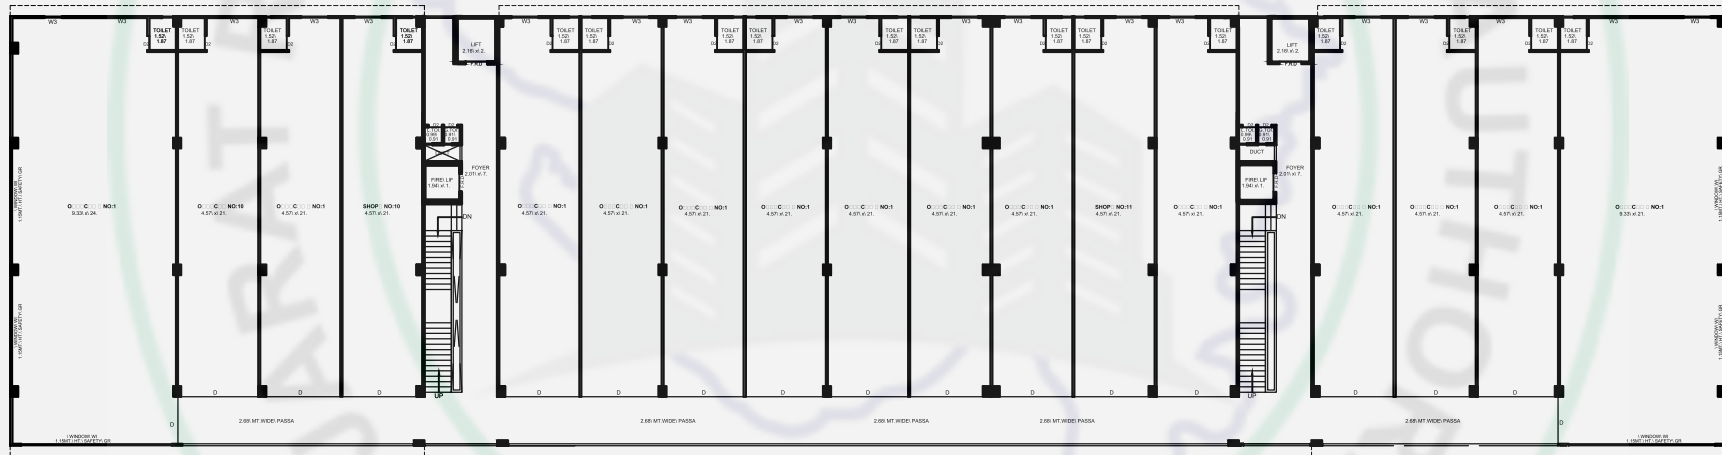

NEELKANTH

MERIDIAN

SHOPS
&
OFFICE

LAYOUT PLAN

SHOPS & OFFICE

NEELKANTH
MERIDIAN

GROUND \ FLOOR \ PL

1ST. \ FLOOR \ PL

SHOPS & OFFICE

NEELKANTH
MERIDIAN

2ND.\ FLOOR\ PL

3rd.\ FLOOR\ PL

4th.\ FLOOR\ PL

SHOPS & OFFICE

RERA\ CARPET\ AREA\ TABL				IN\ SQ.MTS	
FLOOR	SHOPI\ NO	CARPET\ AREA\ (RERA)	OPEN\ TERRACE		
GR.\ FL.	1	113.41	---		
	2	111.46	---		
	3	111.46	---		
	4	111.46	---		
	5	111.46	---		
	6	111.46	---		
	7	111.46	---		
	8	111.46	---		
	9	111.46	---		
	10	111.46	---		
	11	111.46	---		
	12	111.46	---		
	13	111.46	---		
	14	111.46	---		
	15	111.46	---		
	16	111.46	---		
	17	111.46	---		
	18	111.46	---		
	19	113.41	---		
1ST.\ FL	101	226.86	---		
	102	98.71	---		
	103	98.71	---		
	104	98.71	---		
	105	98.71	---		
	106	98.71	---		
	107	98.71	---		
	108	98.71	---		
	109	98.71	---		
	110	98.71	---		
	111	98.71	---		
	112	98.71	---		
	113	98.71	---		
	114	98.71	---		
	115	98.71	---		
	116	98.71	---		
	117	226.86	---		
	201	285.14	117.49		
	202	160.86	---		
203	98.71	---			
204	98.71	---			
205	98.71	---			
206	98.71	---			
207	98.71	---			
208	98.71	---			
209	98.71	---			
210	98.71	---			
211	98.71	---			
212	160.86	---			
213	285.14	117.49			
301	301.37	144.70			
302	98.71	---			
303	98.71	---			
304	98.71	---			
305	98.71	---			
306	98.71	---			
307	98.71	---			
308	98.71	---			
309	98.71	---			
310	98.71	---			
311	301.37	144.70			
401	222.66	77.60			
402	376.45	129.75			
403	376.45	129.75			
404	222.66	77.60			
2ND.\ FL					
	3RD.\ FL				
4TH.\ FL					

NEELKANTH
MERIDIAN

SHOPS & OFFICE

Specifications

- 1) 2x2 Vitrified Tiles In Offices And Showrooms
- 2) Glazed/ceramic Tiles Upto Lintel Level In Toilets.
- 3) Sanitaryware=simpolo Or Similar
- 4) Bathroom Fitting-acura Or Similar
- 5) 3 Phase Concealed Isi Copper Wiring With Modular Switches
- 6) Putty Finish With Mala Plaster
- 7) Outside Asian Paints
- 8) Reputed Lift Automatic