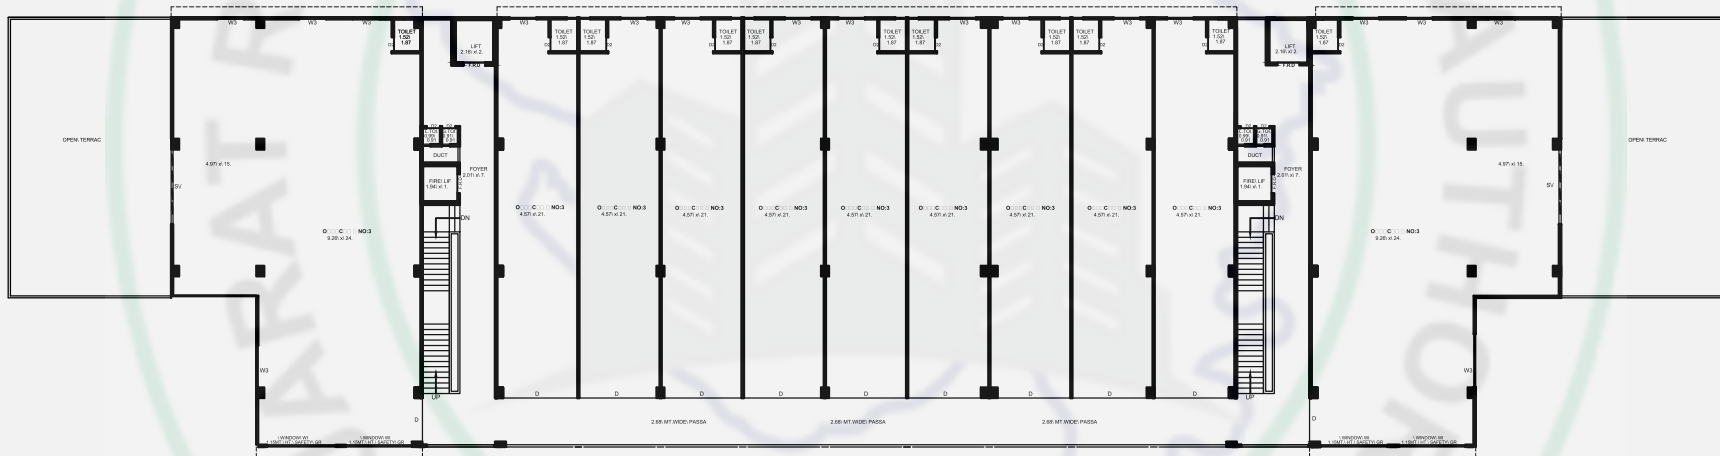

NEELKANTH

MERIDIAN

SHOPS
&
OFFICE

LAYOUT PLAN

SHOPS & OFFICE

NEELKANTH
MERIDIAN

GROUND \ FLOOR \ PL

1ST. \ FLOOR \ PL

SHOPS & OFFICE

NEELKANTH
MERIDIAN

2ND.\ FLOOR\ PL

3rd.\ FLOOR\ PL

4th.\ FLOOR\ PL

SHOPS & OFFICE

RERA\ CARPET\ AREA\ TABL				IN\ SQ.MTS	
FLOOR	SHOPI\ NO	CARPET\ AREA\ (RERA)	OPEN\ TERRACE		
GR.\ FL.	1	113.41	---		
	2	111.46	---		
	3	111.46	---		
	4	111.46	---		
	5	111.46	---		
	6	111.46	---		
	7	111.46	---		
	8	111.46	---		
	9	111.46	---		
	10	111.46	---		
	11	111.46	---		
	12	111.46	---		
	13	111.46	---		
	14	111.46	---		
	15	111.46	---		
	16	111.46	---		
	17	111.46	---		
	18	111.46	---		
	19	113.41	---		
1ST.\ FL	101	226.86	---		
	102	98.71	---		
	103	98.71	---		
	104	98.71	---		
	105	98.71	---		
	106	98.71	---		
	107	98.71	---		
	108	98.71	---		
	109	98.71	---		
	110	98.71	---		
	111	98.71	---		
	112	98.71	---		
	113	98.71	---		
	114	98.71	---		
	115	98.71	---		
	116	98.71	---		
	117	226.86	---		
	201	285.14	117.49		
	202	160.86	---		
203	98.71	---			
204	98.71	---			
205	98.71	---			
206	98.71	---			
207	98.71	---			
208	98.71	---			
209	98.71	---			
210	98.71	---			
211	98.71	---			
212	160.86	---			
213	285.14	117.49			
301	301.37	144.70			
302	98.71	---			
303	98.71	---			
304	98.71	---			
305	98.71	---			
306	98.71	---			
307	98.71	---			
308	98.71	---			
309	98.71	---			
310	98.71	---			
311	301.37	144.70			
401	222.66	77.60			
402	376.45	129.75			
403	376.45	129.75			
404	222.66	77.60			
2ND.\ FL					
	3RD.\ FL				
4TH.\ FL					

NEELKANTH
MERIDIAN

SHOPS & OFFICE

Specifications

- 1) 2x2 Vitrified Tiles In Offices And Showrooms
- 2) Glazed/ceramic Tiles Upto Lintel Level In Toilets.
- 3) Sanitaryware=simpolo Or Similar
- 4) Bathroom Fitting-acura Or Similar
- 5) 3 Phase Concealed Isi Copper Wiring With Modular Switches
- 6) Putty Finish With Mala Plaster
- 7) Outside Asian Paints
- 8) Reputed Lift Automatic