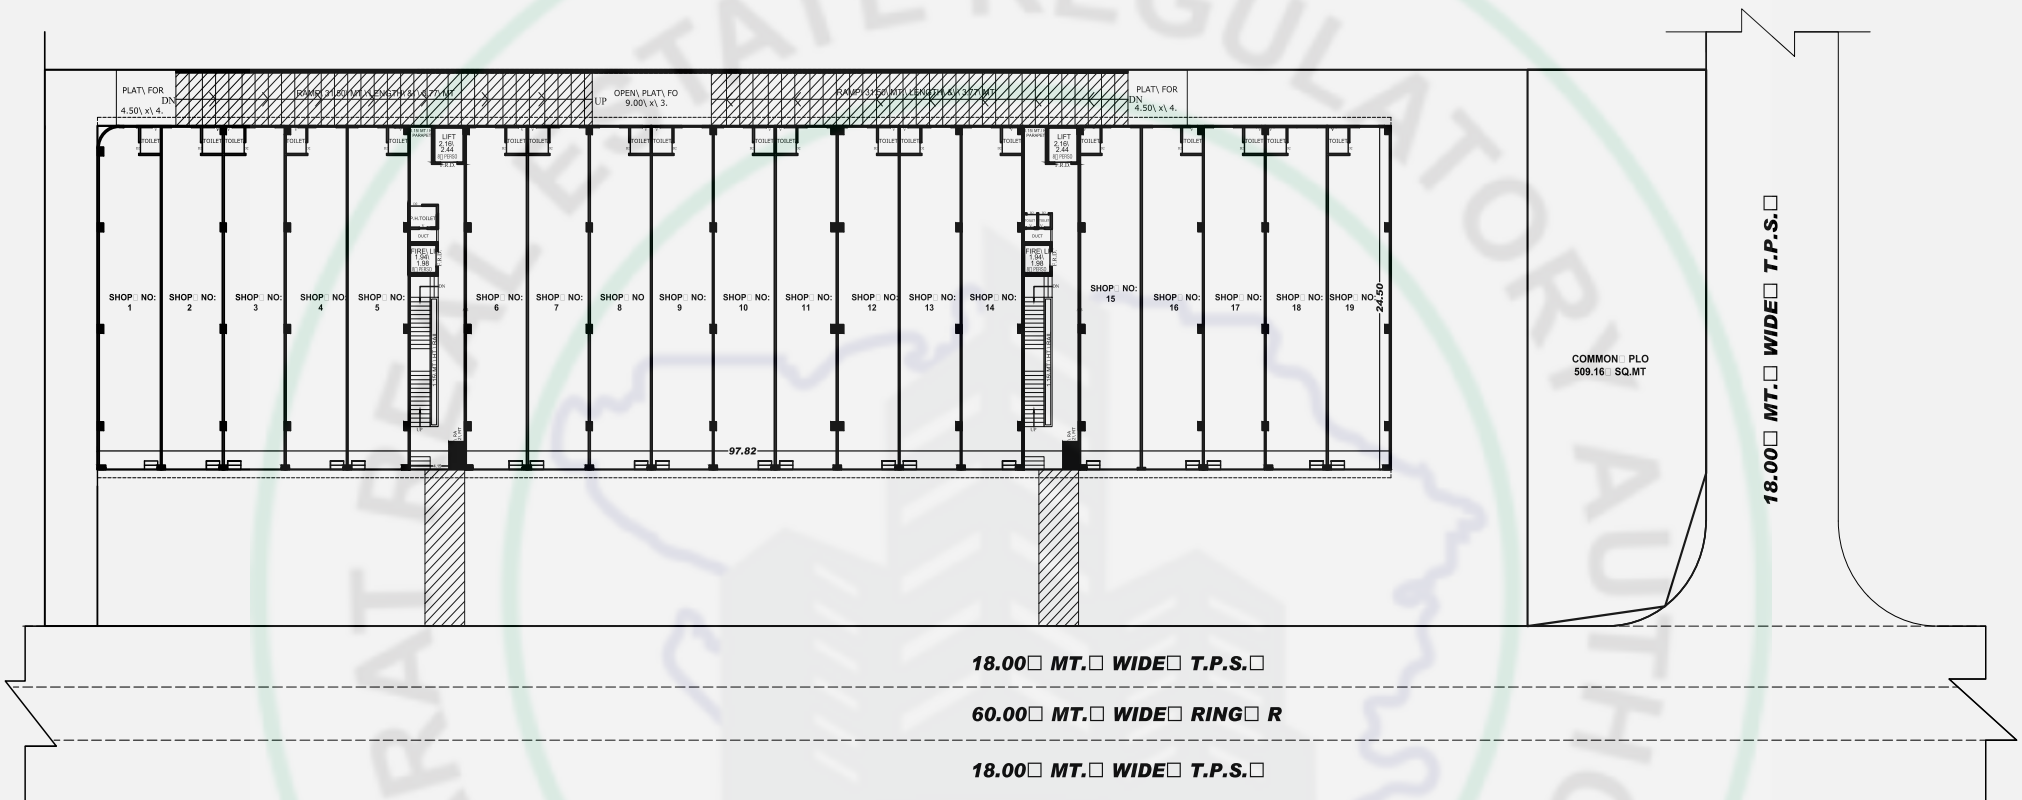

NEELKANTH

MERIDIAN

SHOPS
&
OFFICE

LAYOUT PLAN

SHOPS & OFFICE

NEELKANTH
MERIDIAN

GROUND \ FLOOR \ PL

1ST. \ FLOOR \ PL

SHOPS & OFFICE

NEELKANTH
MERIDIAN

2ND.\ FLOOR\ PL

3rd.\ FLOOR\ PL

4th.\ FLOOR\ PL

SHOPS & OFFICE

RERA\ CARPET\ AREA\ TABL				IN\ SQ.MTS	
FLOOR	SHOPI\ NO	CARPET\ AREA\ (RERA)	OPEN\ TERRACE		
GR.\ FL.	1	113.41	---		
	2	111.46	---		
	3	111.46	---		
	4	111.46	---		
	5	111.46	---		
	6	111.46	---		
	7	111.46	---		
	8	111.46	---		
	9	111.46	---		
	10	111.46	---		
	11	111.46	---		
	12	111.46	---		
	13	111.46	---		
	14	111.46	---		
	15	111.46	---		
	16	111.46	---		
	17	111.46	---		
	18	111.46	---		
	19	113.41	---		
1ST.\ FL	101	226.86	---		
	102	98.71	---		
	103	98.71	---		
	104	98.71	---		
	105	98.71	---		
	106	98.71	---		
	107	98.71	---		
	108	98.71	---		
	109	98.71	---		
	110	98.71	---		
	111	98.71	---		
	112	98.71	---		
	113	98.71	---		
	114	98.71	---		
	115	98.71	---		
	116	98.71	---		
	117	226.86	---		
	201	285.14	117.49		
	202	160.86	---		
203	98.71	---			
204	98.71	---			
205	98.71	---			
206	98.71	---			
207	98.71	---			
208	98.71	---			
209	98.71	---			
210	98.71	---			
211	98.71	---			
212	160.86	---			
213	285.14	117.49			
301	301.37	144.70			
302	98.71	---			
303	98.71	---			
304	98.71	---			
305	98.71	---			
306	98.71	---			
307	98.71	---			
308	98.71	---			
309	98.71	---			
310	98.71	---			
311	301.37	144.70			
401	222.66	77.60			
402	376.45	129.75			
403	376.45	129.75			
404	222.66	77.60			
2ND.\ FL					
	3RD.\ FL				
4TH.\ FL					

NEELKANTH
MERIDIAN

SHOPS & OFFICE

Specifications

- 1) 2x2 Vitrified Tiles In Offices And Showrooms
- 2) Glazed/ceramic Tiles Upto Lintel Level In Toilets.
- 3) Sanitaryware=simpolo Or Similar
- 4) Bathroom Fitting-acura Or Similar
- 5) 3 Phase Concealed Isi Copper Wiring With Modular Switches
- 6) Putty Finish With Mala Plaster
- 7) Outside Asian Paints
- 8) Reputed Lift Automatic