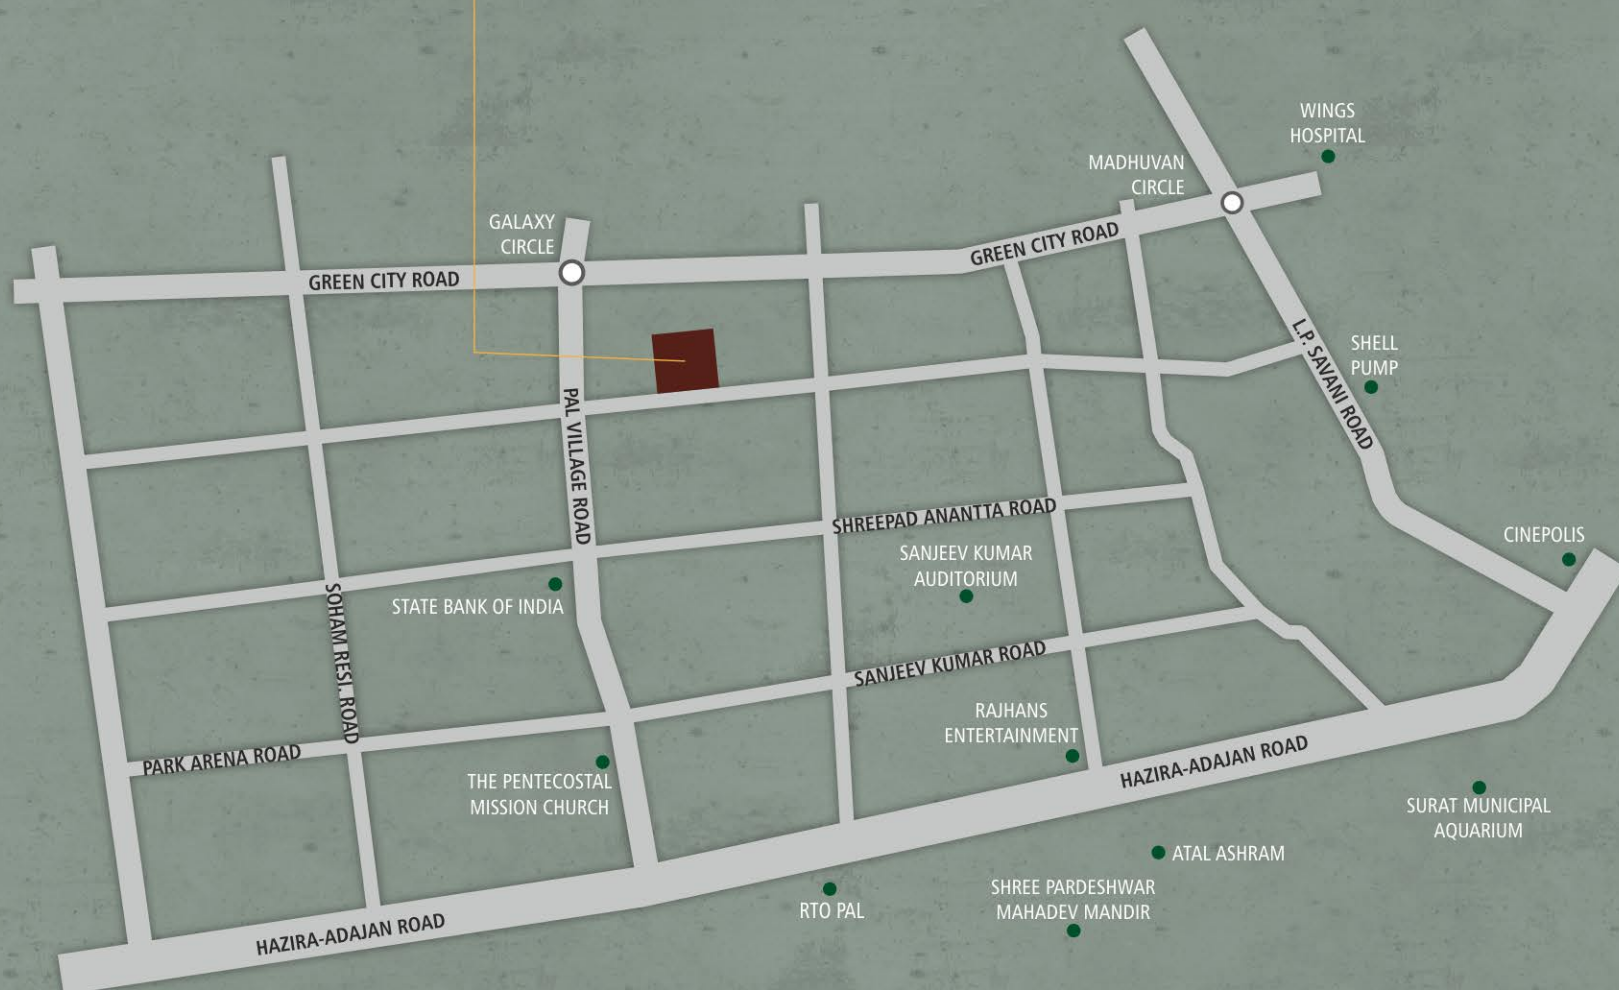

LOCATION MAP