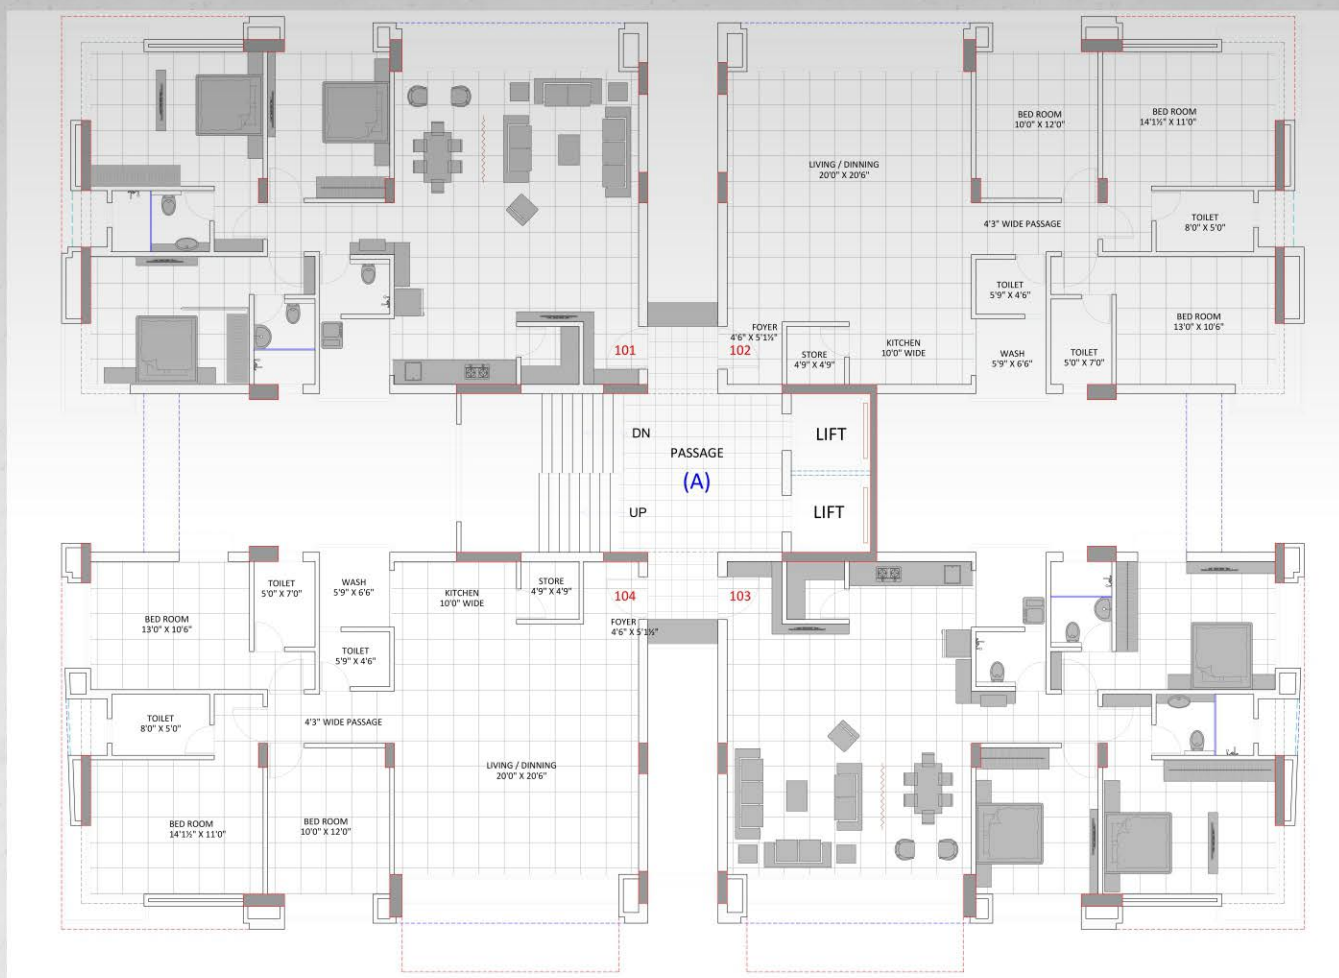

DEVELOPER
NOVA INFRA TECH

Site address:

T.P-14, F.P-57/2, OPP. OMKARSURI ARADHNA BHAVAN, BESIDE VEER VILLA BUNGLOW, NEAR GALAXY CIRCLE, PAL, SURAT.

2 & 3 BHK PREMIUM FLATS

GROUND LAYOUT PLAN

TYPICAL LAYOUT PLAN

TYPE A 3 BHK

TYPE C 2 BHK

TYPE B 3 BHK

BASEMENT PLAN