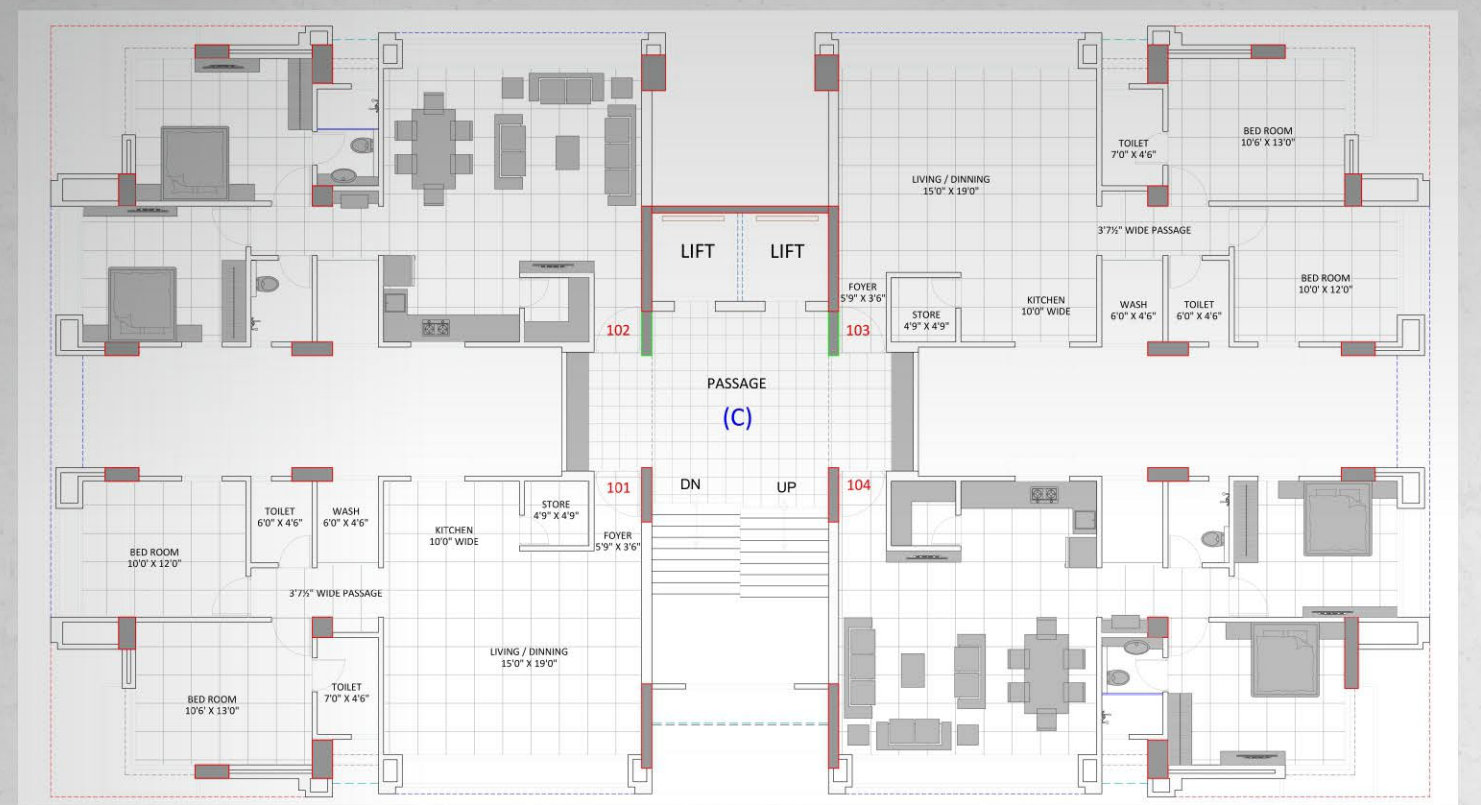

DEVELOPER
NOVA INFRA TECH

Site address:

T.P-14, F.P-57/2, OPP. OMKARSURI ARADHNA BHAVAN, BESIDE VEER VILLA BUNGLOW, NEAR GALAXY CIRCLE, PAL, SURAT.

2 & 3 BHK PREMIUM FLATS

GROUND LAYOUT PLAN

TYPICAL LAYOUT PLAN

TYPE A 3 BHK

TYPE C 2 BHK

TYPE B 3 BHK

BASEMENT PLAN