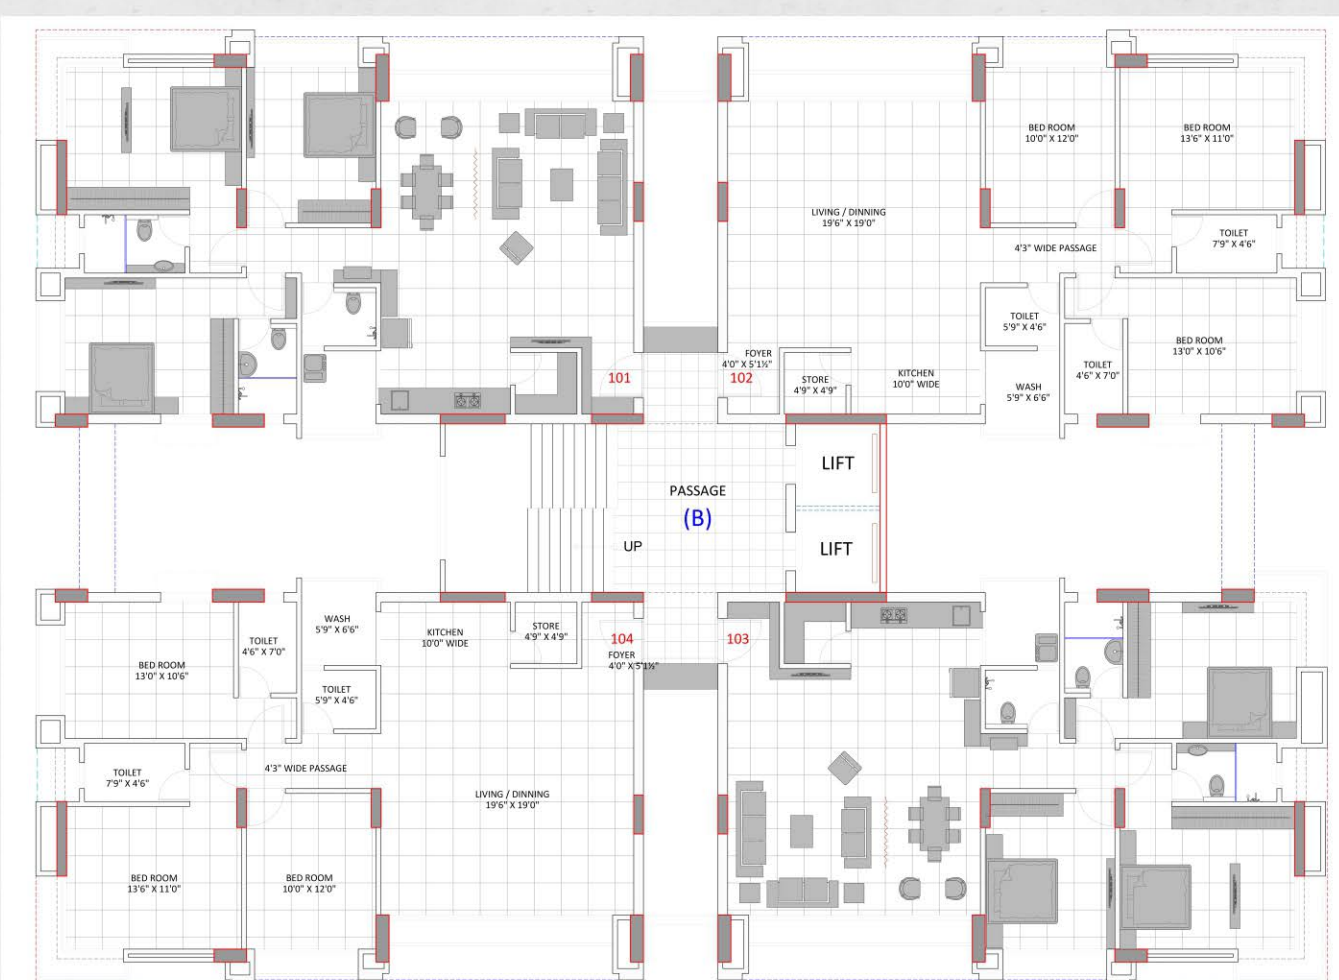

DEVELOPER
NOVA INFRA TECH

Site address:

T.P-14, F.P-57/2, OPP. OMKARSURI ARADHNA BHAVAN, BESIDE VEER VILLA BUNGLOW, NEAR GALAXY CIRCLE, PAL, SURAT.

2 & 3 BHK PREMIUM FLATS

GROUND LAYOUT PLAN

TYPICAL LAYOUT PLAN

TYPE A 3 BHK

TYPE C 2 BHK

TYPE B 3 BHK

BASEMENT PLAN