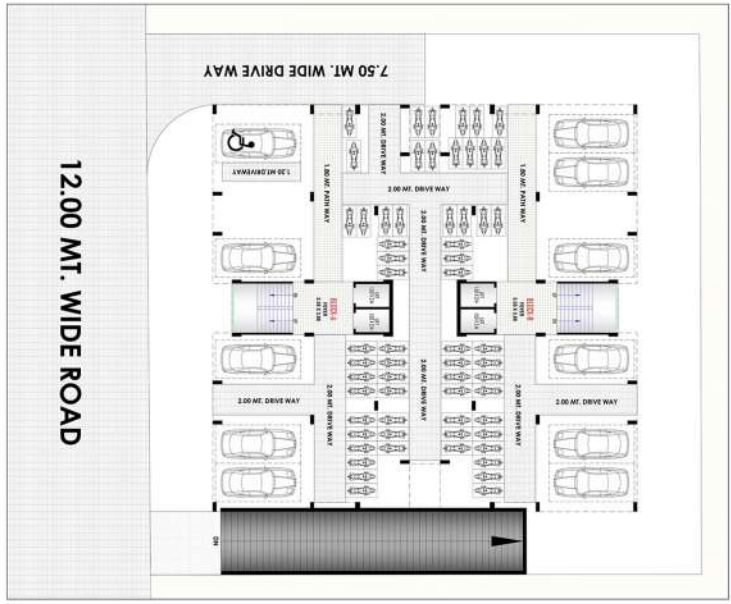

WHERE FAMILIES CAN REDISCOVER
THE JOY OF TOGETHERNESS AND
SPENDING PRECIOUS TIME
WITH EACH OTHER

SENIOR
SIT OUT

2 LIFT
EACH BLOCK

GROUND BASEMENT
PARKING

TYPICAL

LAYOUT PLAN

TYPICAL

FLOOR PLAN (1st to 7th)

A & B Block

2BHK

OPEN TERRACE PLAN

BASEMENT PLAN

GROUND FLOOR PLAN

EXCEPTIONAL HOMES
SPACIOUS LIVING

A GATHERING PLACE FOR FAMILY TO JOIN
TOGETHER IN LAUGHTER.
THE ONE PLACE YOU WILL ALWAYS BE
SURROUNDED BY THOSE WHO LOVE YOU.
A PLACE FOR FEELING OF BELONGING.