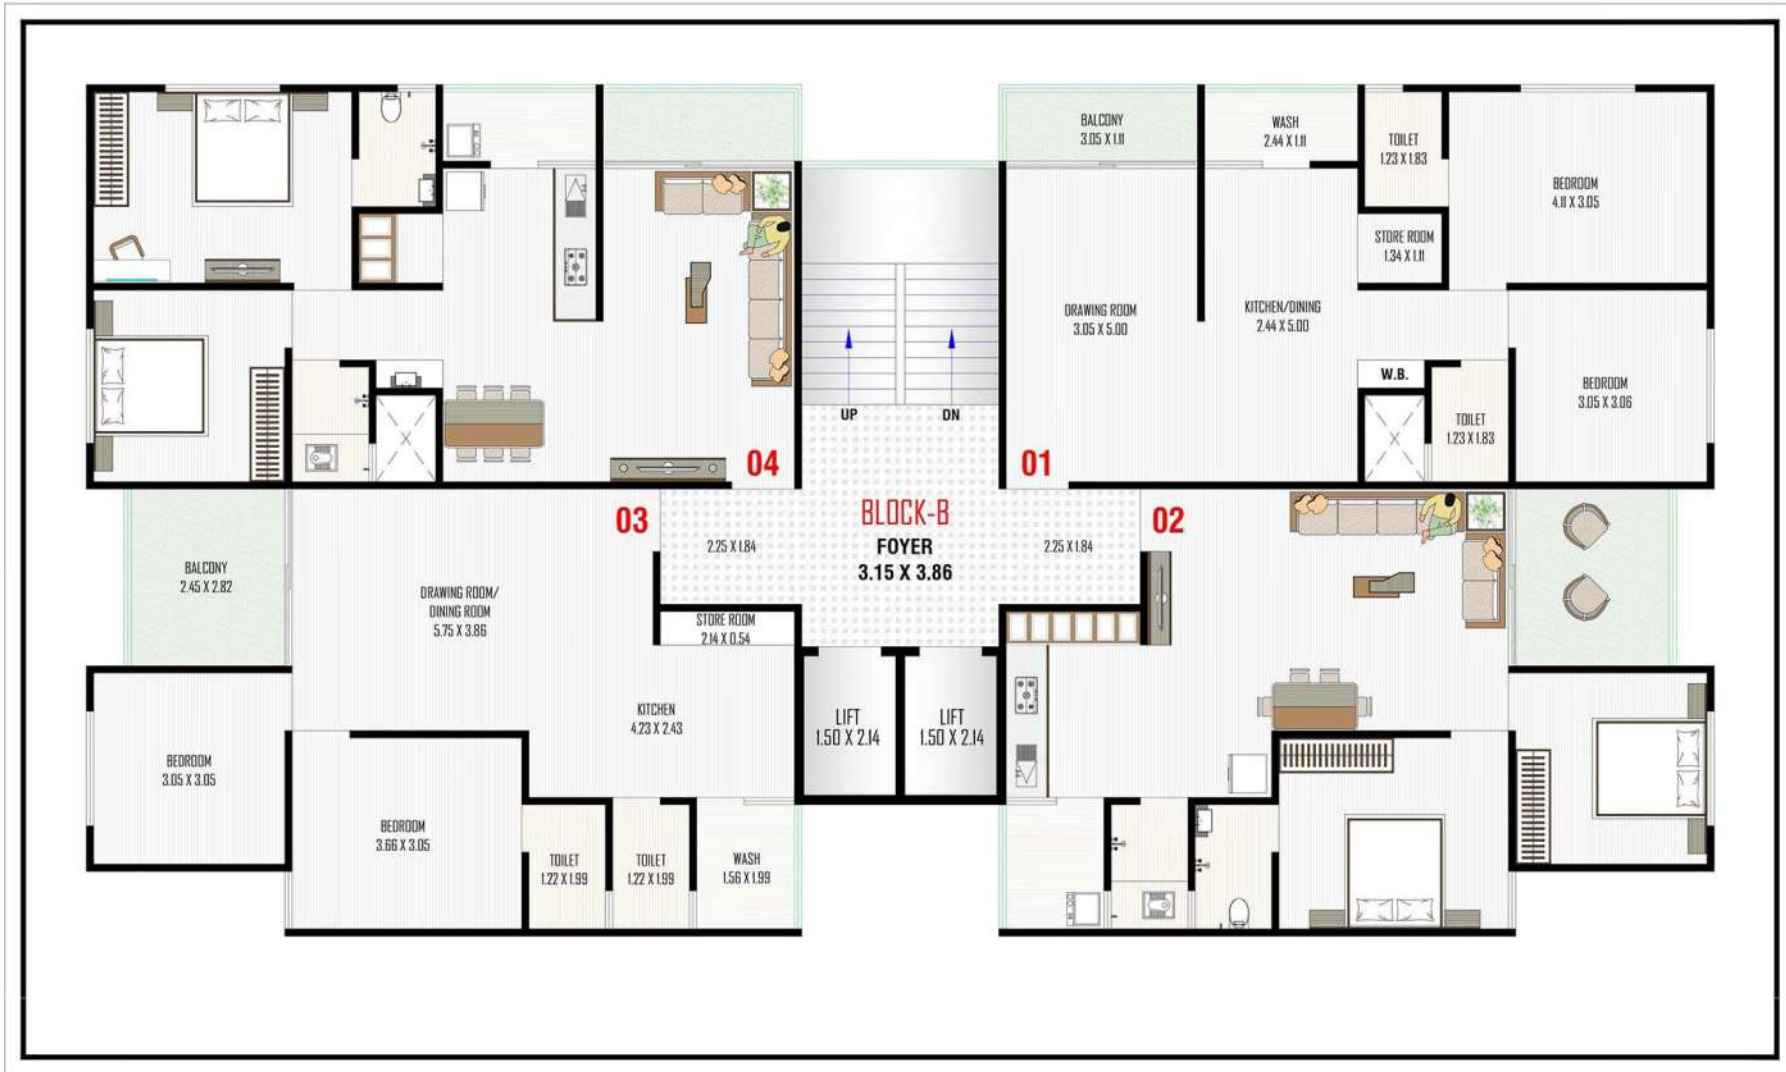

WHERE FAMILIES CAN REDISCOVER
THE JOY OF TOGETHERNESS AND
SPENDING PRECIOUS TIME
WITH EACH OTHER

SENIOR
SIT OUT

2 LIFT
EACH BLOCK

GROUND BASEMENT
PARKING

TYPICAL

LAYOUT PLAN

TYPICAL

FLOOR PLAN (1st to 7th)

A & B Block

2BHK

OPEN TERRACE PLAN

BASEMENT PLAN

GROUND FLOOR PLAN

EXCEPTIONAL HOMES
SPACIOUS LIVING

A GATHERING PLACE FOR FAMILY TO JOIN
TOGETHER IN LAUGHTER.
THE ONE PLACE YOU WILL ALWAYS BE
SURROUNDED BY THOSE WHO LOVE YOU.
A PLACE FOR FEELING OF BELONGING.

साथेक
LAKE VIEW
+ 2 BHK ULTRA LIVING SPACE +

SPECIFICATION

FLOORING

Mirror polished nano vitrified tiles flooring in entire flat

KITCHEN

Granite platform with S.S. sink & tiles dado up to lintel level in kitchen