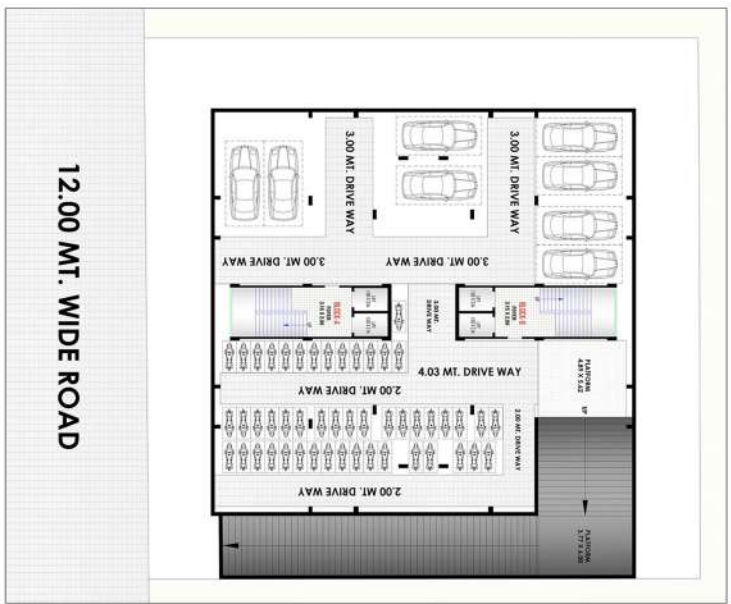

WHERE FAMILIES CAN REDISCOVER
THE JOY OF TOGETHERNESS AND
SPENDING PRECIOUS TIME
WITH EACH OTHER

SENIOR
SIT OUT

2 LIFT
EACH BLOCK

GROUND BASEMENT
PARKING

TYPICAL

LAYOUT PLAN

TYPICAL

FLOOR PLAN (1st to 7th)

A & B Block

2BHK

OPEN TERRACE PLAN

BASEMENT PLAN

GROUND FLOOR PLAN

EXCEPTIONAL HOMES
SPACIOUS LIVING

A GATHERING PLACE FOR FAMILY TO JOIN
TOGETHER IN LAUGHTER.
THE ONE PLACE YOU WILL ALWAYS BE
SURROUNDED BY THOSE WHO LOVE YOU.
A PLACE FOR FEELING OF BELONGING.