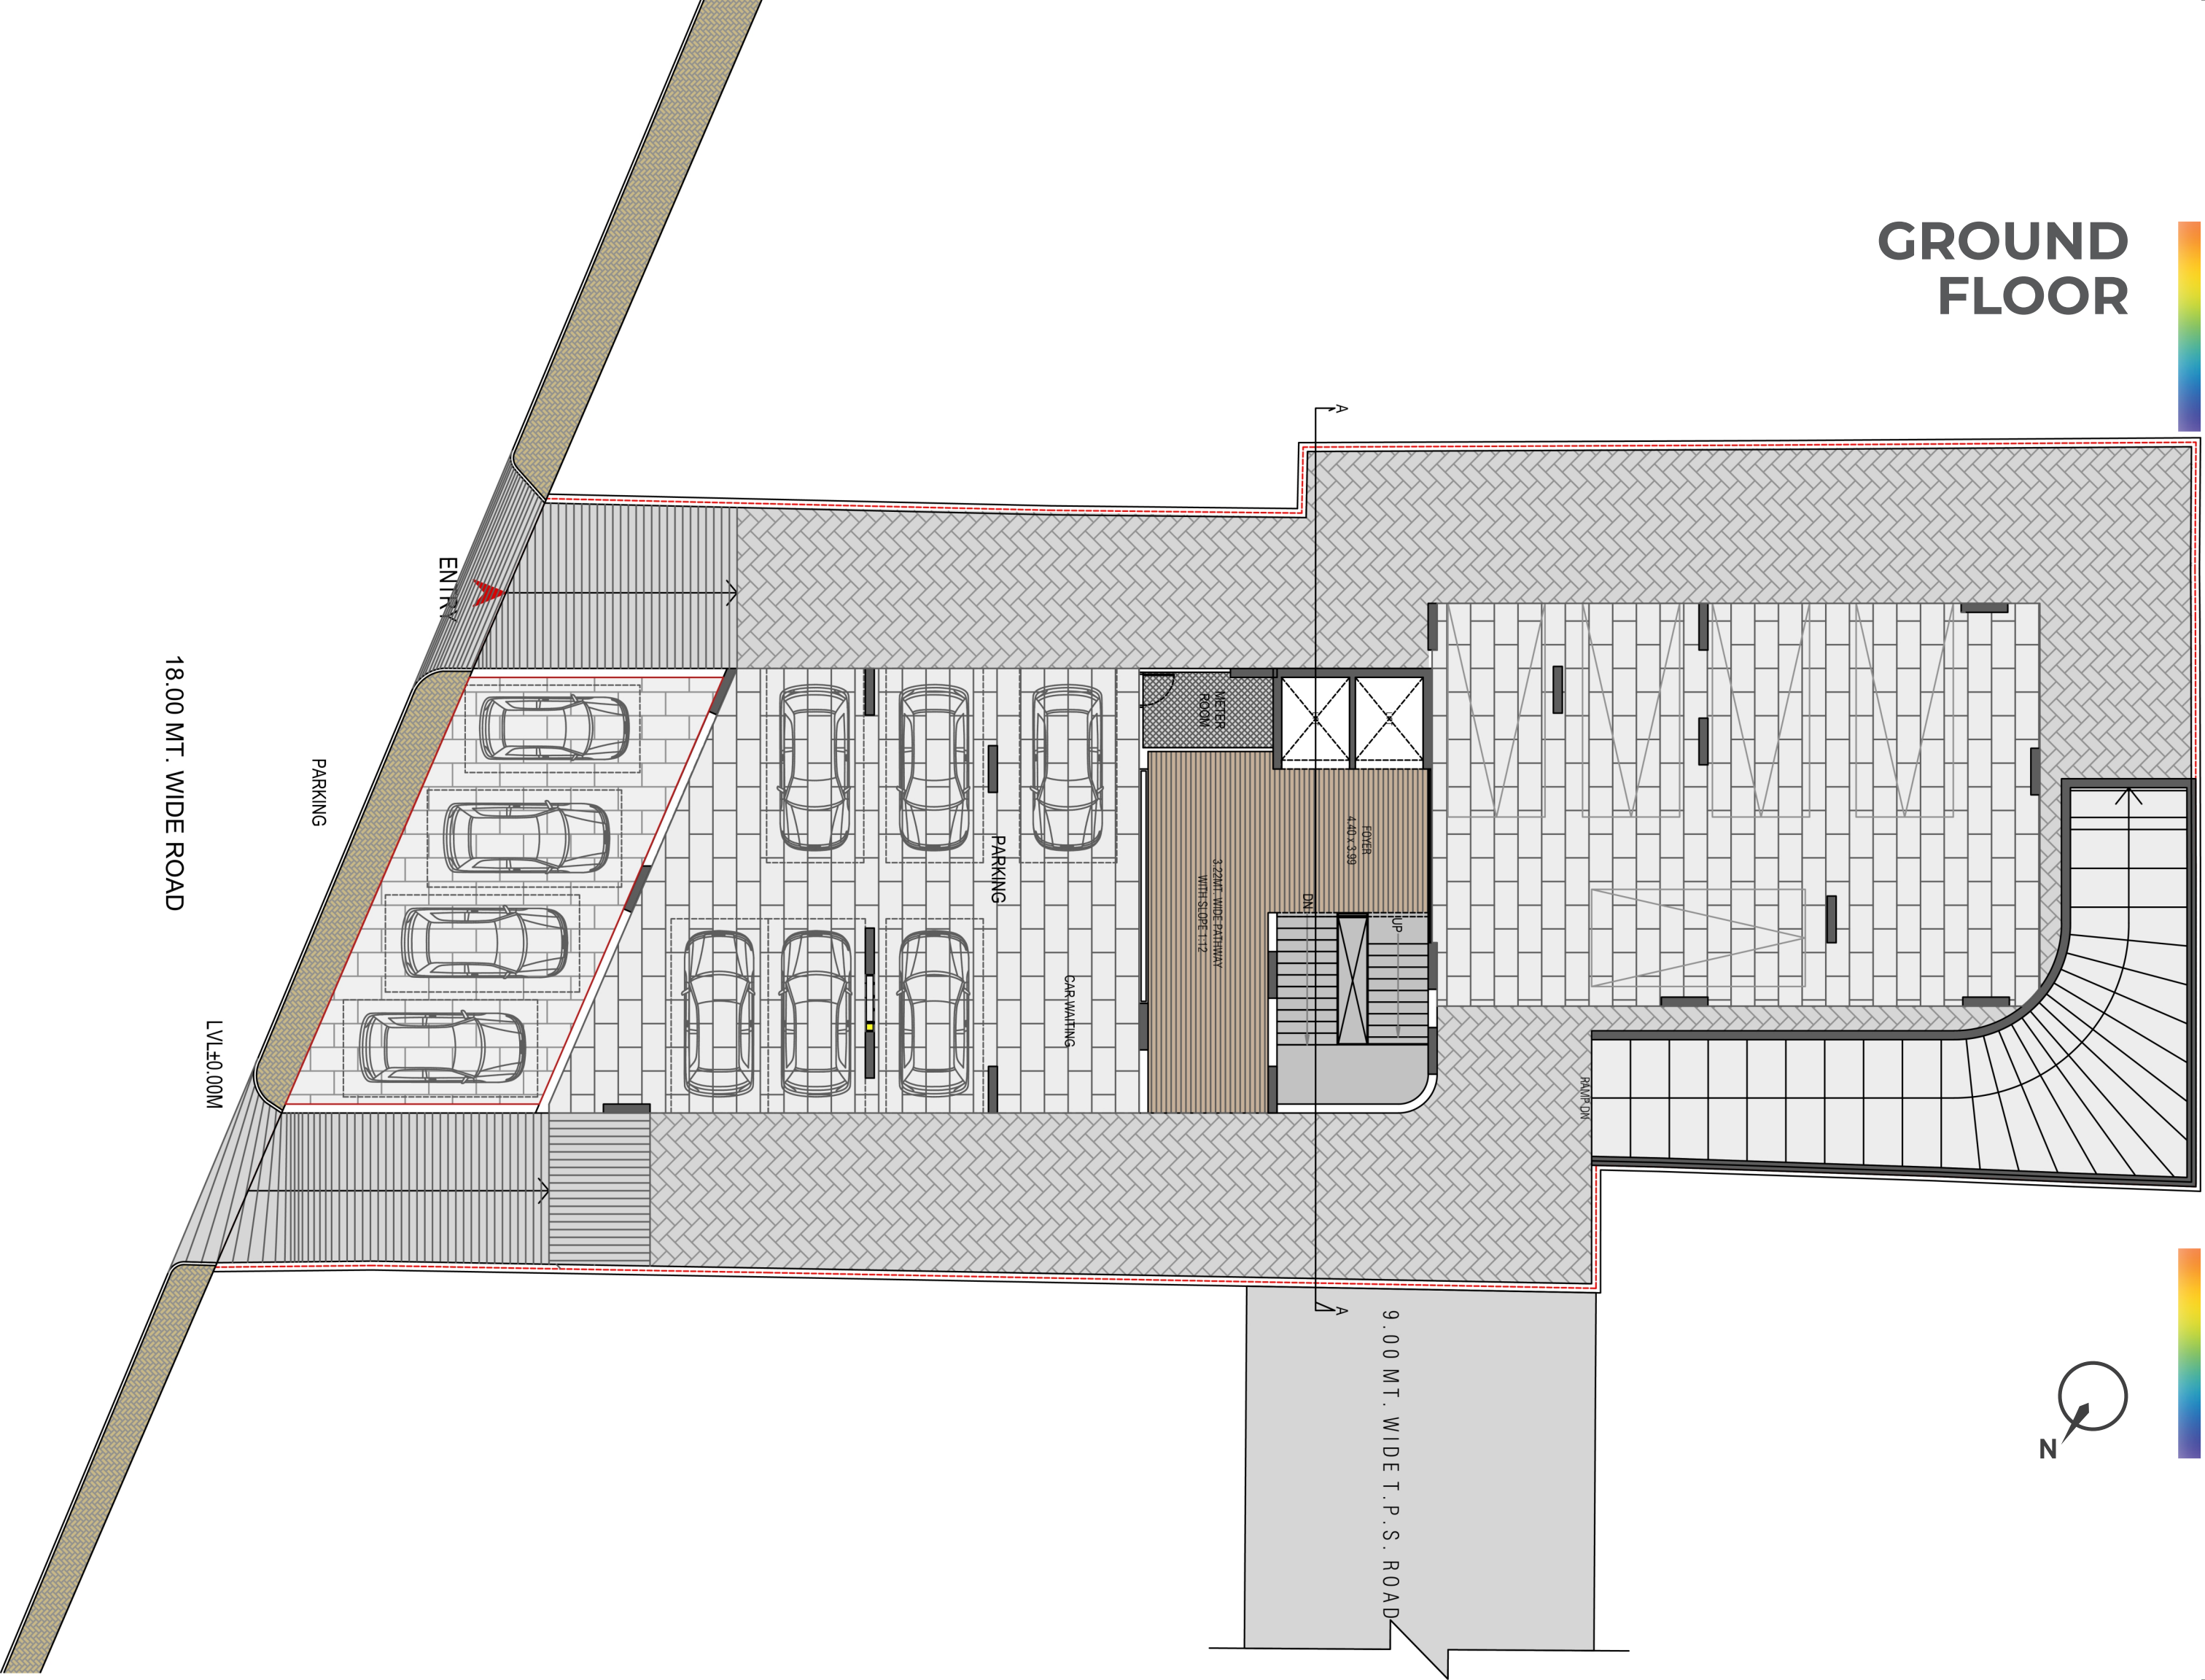

TYPICAL FLOOR

18.00 MT. WIDE ROAD

9.00 MT. WIDET. P. S. ROAD

ENTRY

BASEMENT

18.00 MT. WIDE ROAD

9.00 MT. WIDE T.P.S. ROAD

**4 BHK
TYPE - A**

**4 BHK
TYPE - B**

SPECIFICATION

WALL FINISH

Internal: Smooth finish mala plaster with putty.

External: Double coat sand faced plaster or texture finish.

FLOORING

Fully Italian Marble

KITCHEN