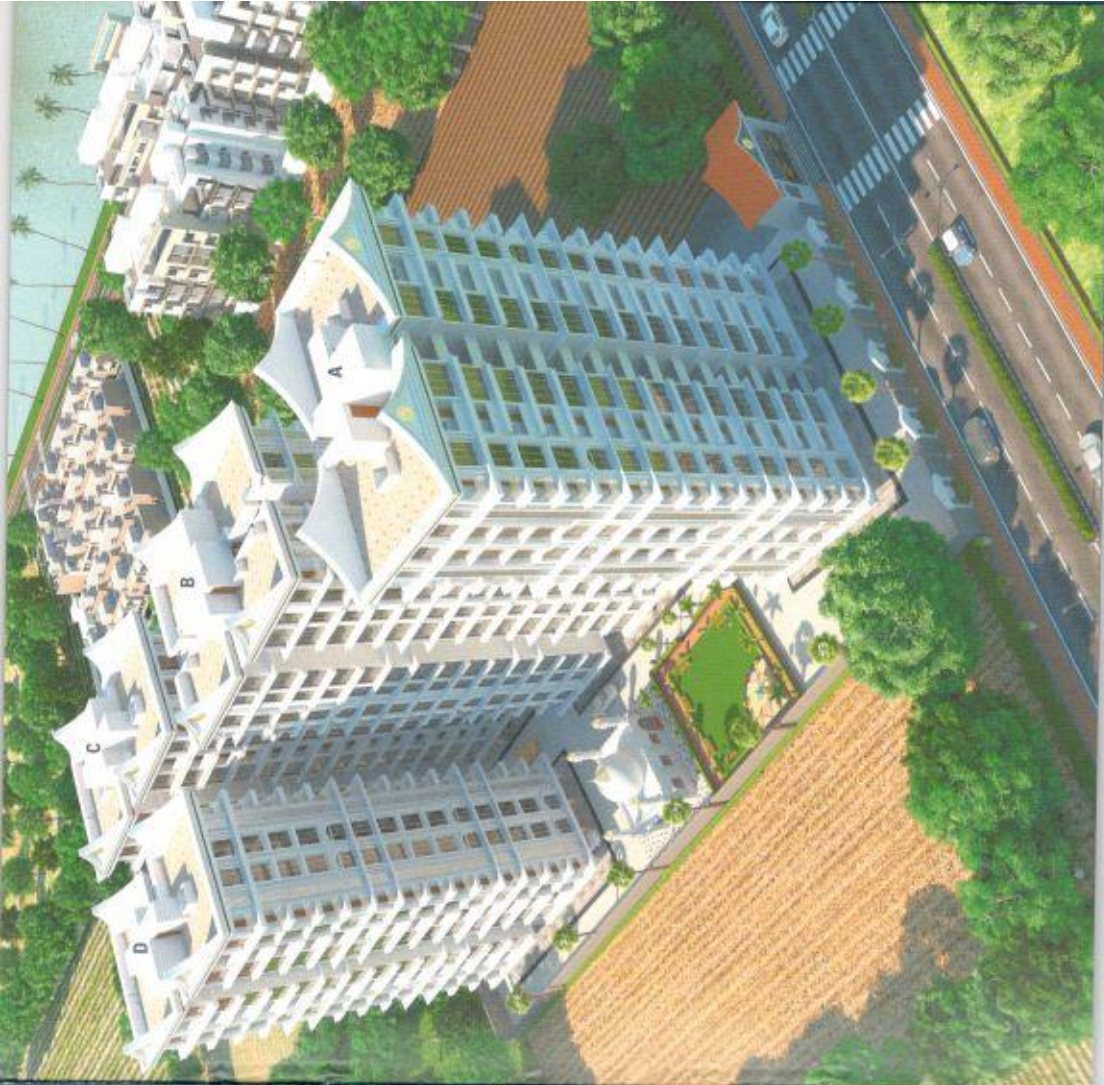

W
WERRIBEE
VICTORIA

FLOAT AROUND
IN INFINITE COMFORT

WERRIBEE
VICTORIA

BRING SPACE INTO YOUR LIFESTYLE!

Celebrate an exclusive lifestyle scripted on Riverside. Live in a regal home in the city centre, and enjoy an unfair advantage of quiet living.

A few steps from the hustle of Ramder Road, A signature project rises to connect you with quality lifestyle. Caressed by breeze and sunshine, live in a home, who are known for exclusive habitats enriching Surat skyline.

 WERRIBEE
VICTORIA

LIFE IS AT ITS BEAUTIFUL BEST,
WHEN IT IS SET FREE.

As we move through our daily routines and hectic schedules, we often desire and strive towards something that is more than just an existence... something that is not just a life but a lifestyle...

A lifestyle that is built around the comfort and luxury of cherished memories spent in the company of loved ones... a lifestyle full of love, compassion and family values...

OPULENCE IN EVERY ASPECT

LAYOUT PLAN