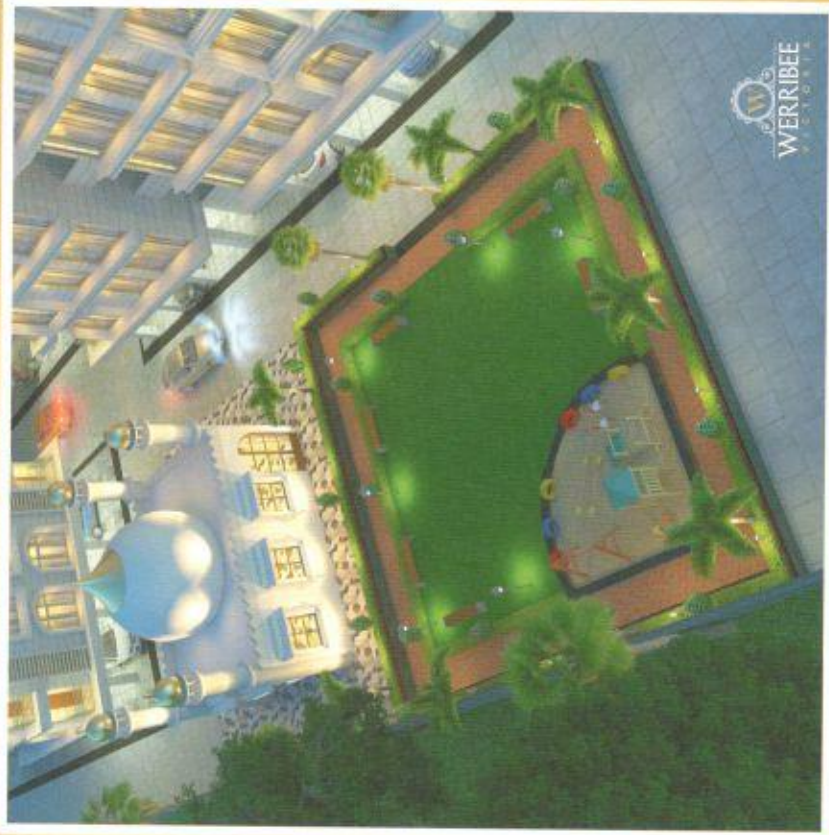

W
WERRIBEE
VICTORIA

FLOAT AROUND
IN INFINITE COMFORT

WERRIBEE
VICTORIA

BRING SPACE INTO YOUR LIFESTYLE!

Celebrate an exclusive lifestyle scripted on Riverside. Live in a regal home in the city centre, and enjoy an unfair advantage of quiet living.

 WERRIBEE
VICTORIA

LIFE IS AT ITS BEAUTIFUL BEST,
WHEN IT IS SET FREE.

As we move through our daily routines and hectic schedules, we often desire and strive towards something that is more than just an existence... something that is not just a life but a lifestyle...

A lifestyle that is built around the comfort and luxury of cherished memories spent in the company of loved ones... a lifestyle full of love, compassion and family values...

OPULENCE IN EVERY ASPECT

LAYOUT PLAN