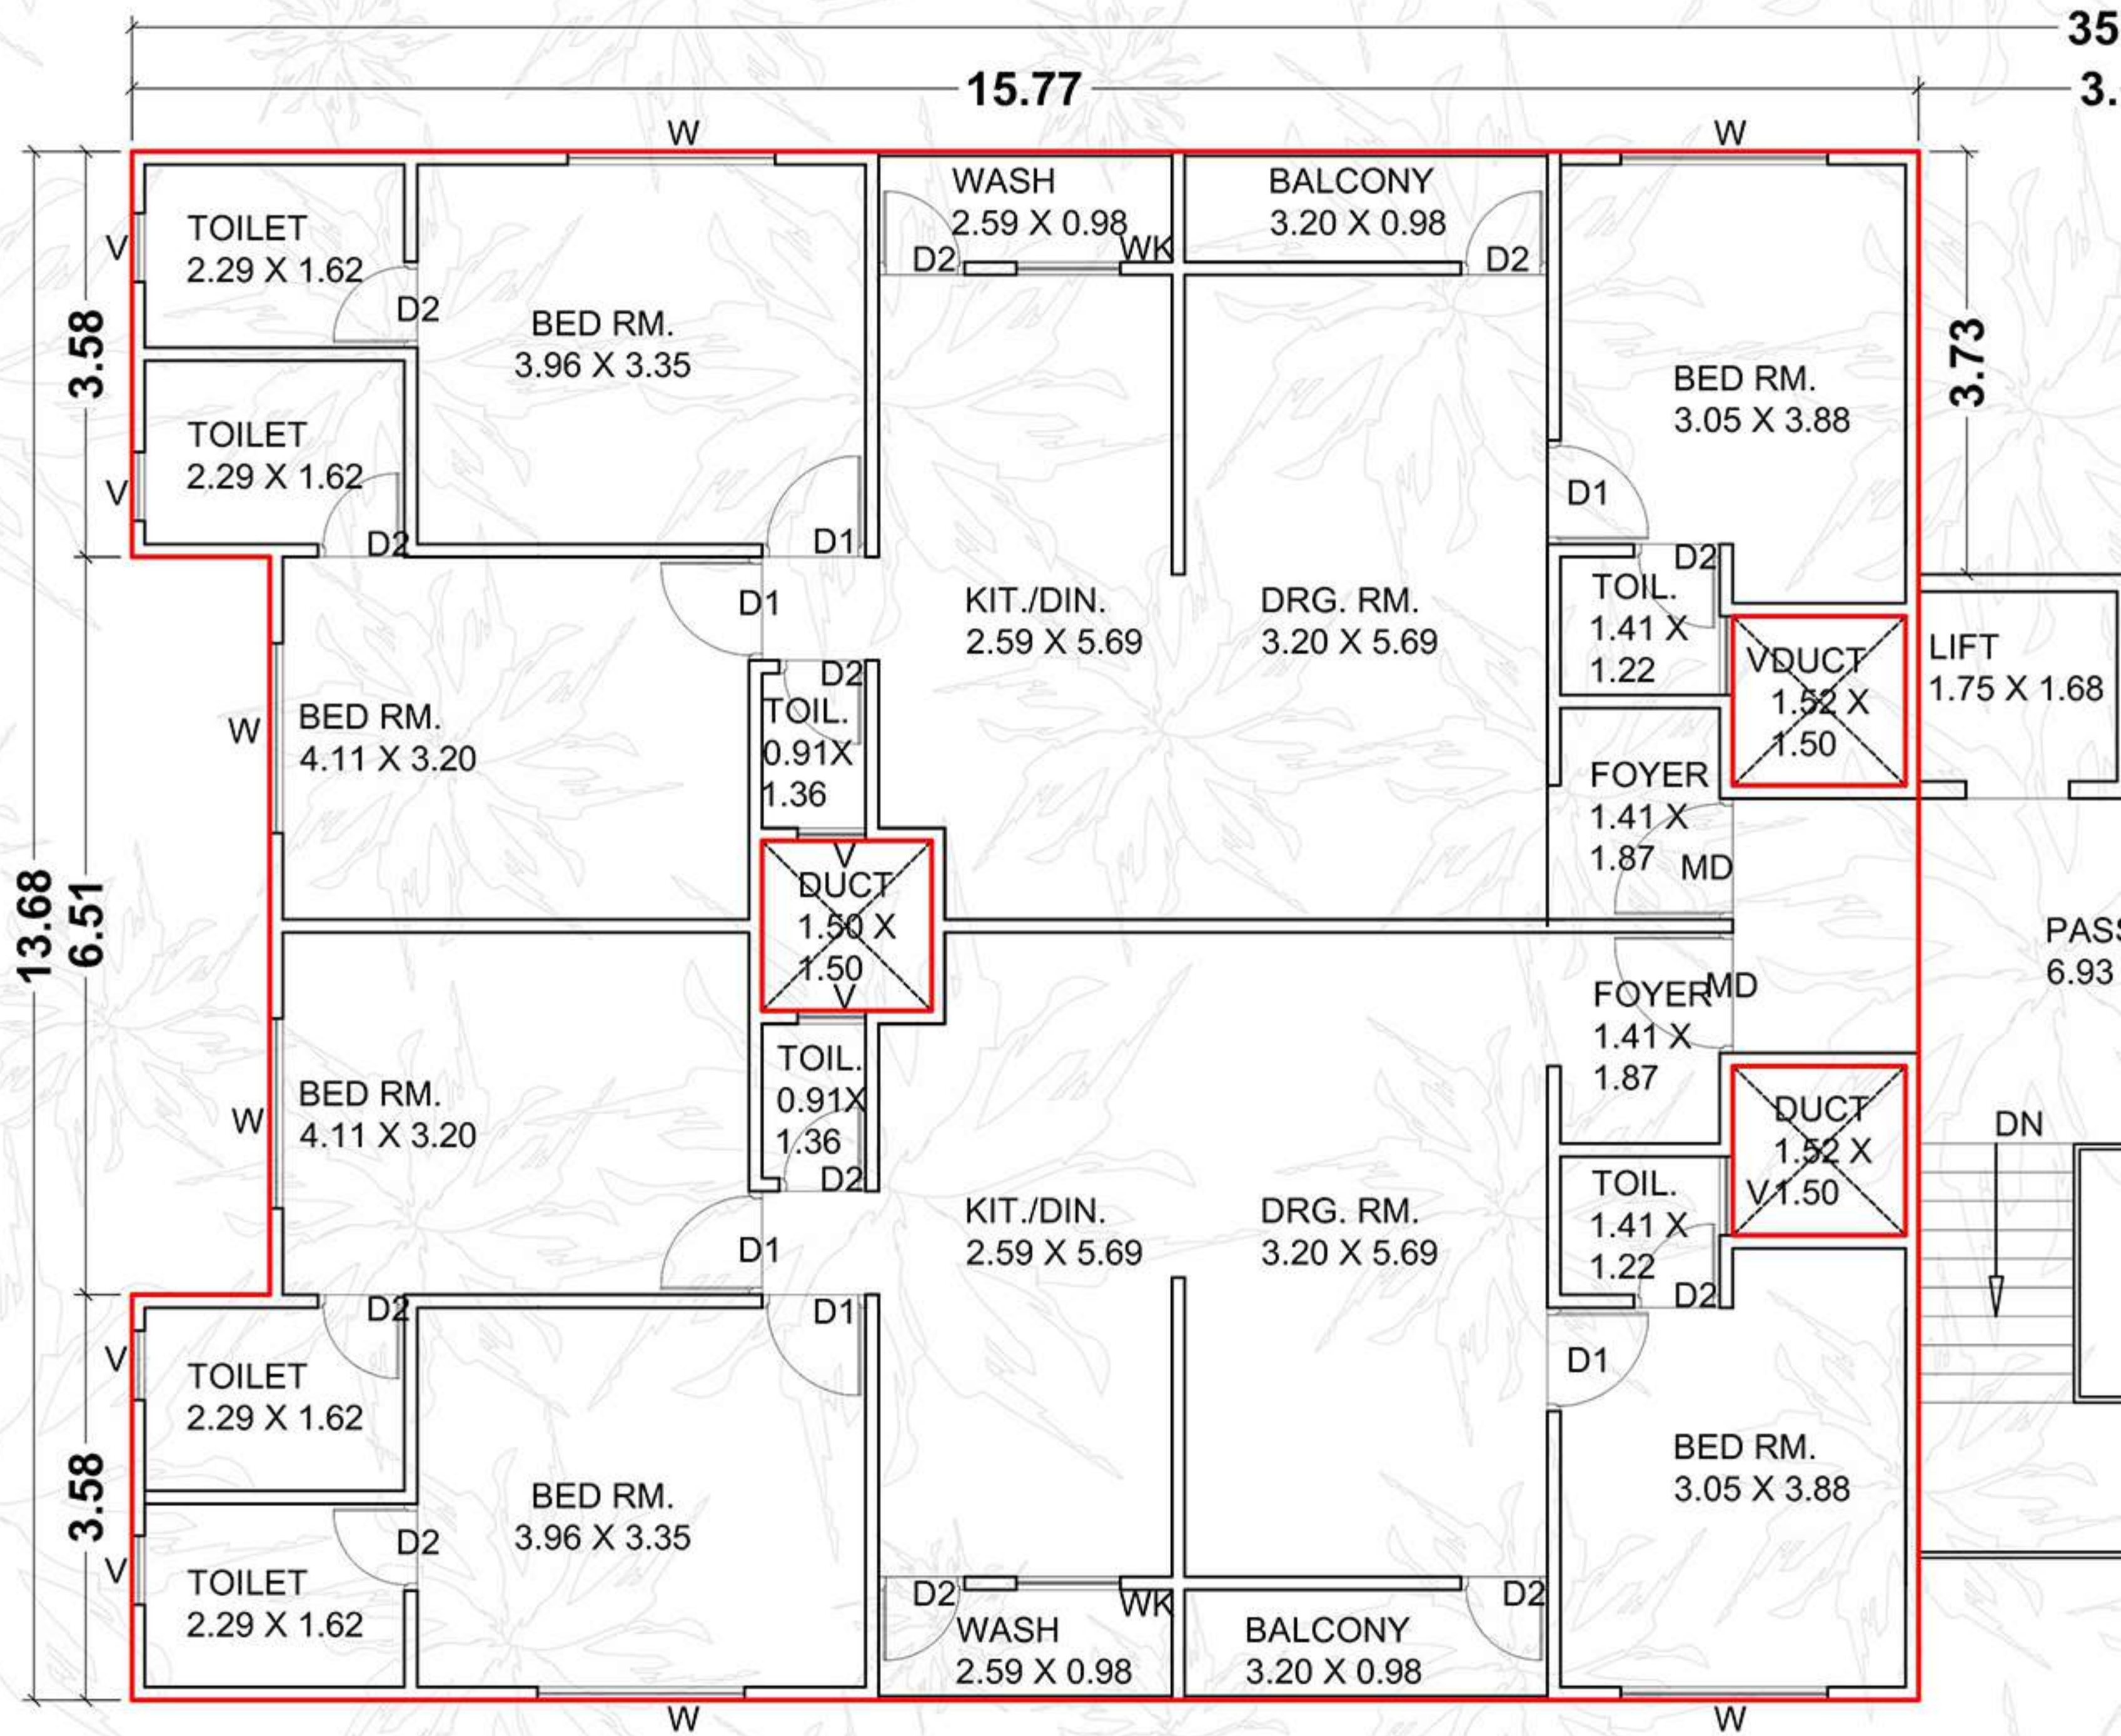

Layout Plan

3 BHK

Typical floor Plan (1st to 12th)

.20
66

4 BHK

Typical floor Plan (1st to 10th)

24.08

10.05

6.03

LIVING RM.
5.21 X 4.27

TOILET
2.11 X 1.36

BED RM.
3.66 X 4.57

DRESS
2.11 X 1.30

0.91 WIDE PASSAGE

FOYER
1.81 X 1.50

~~DUCT
1.50 X
1.50~~

STR.
0.90
X 1.50

DRESS
2.11 X 1.63

BED RM.
3.66 X 4.57

PASSAGE
2.54 X 4.18

UP

DN

TOILET
2.11 X 1.80

A