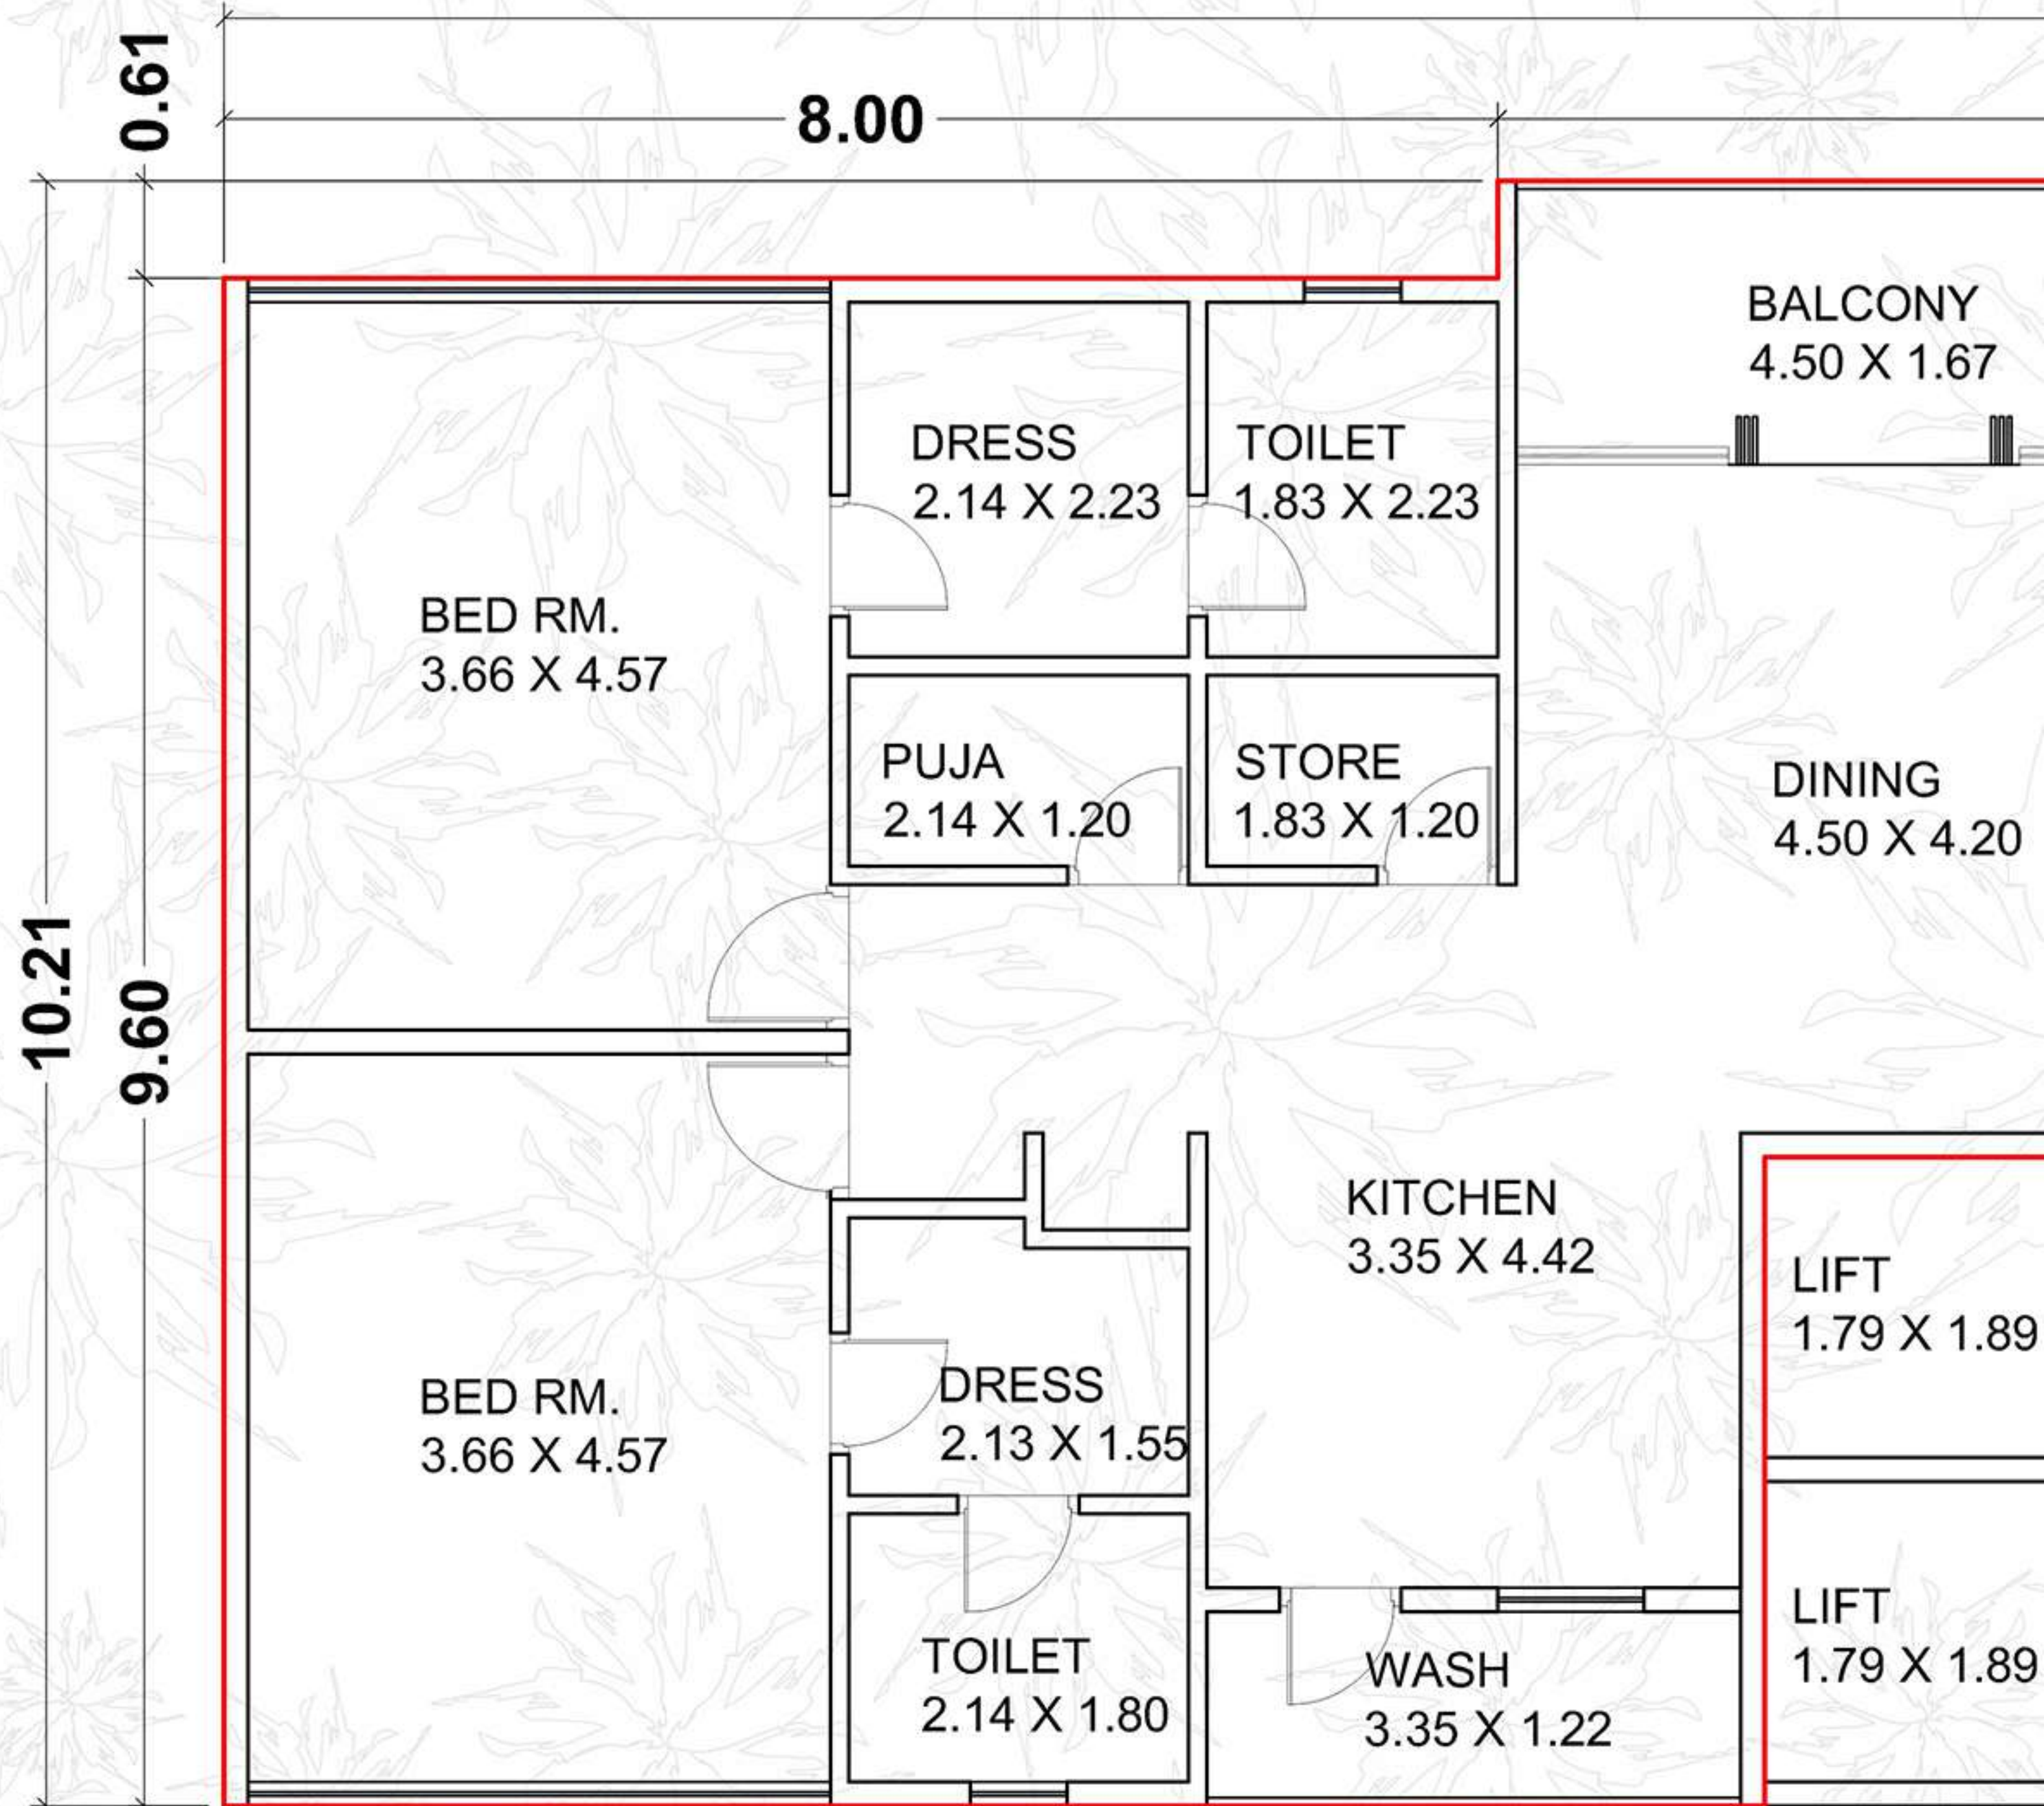

Layout Plan

3 BHK

Typical floor Plan (1st to 12th)

.20
66

4 BHK

Typical floor Plan (1st to 10th)

24.08

10.05

6.03

LIVING RM.
5.21 X 4.27

TOILET
2.11 X 1.36

BED RM.
3.66 X 4.57

DRESS
2.11 X 1.30

0.91 WIDE PASSAGE

FOYER
1.81 X 1.50

~~DUCT
1.50 X
1.50~~

STR.
0.90
X 1.50

DRESS
2.11 X 1.63

BED RM.
3.66 X 4.57

PASSAGE
2.54 X 4.18

UP

DN

TOILET
2.11 X 1.80

A