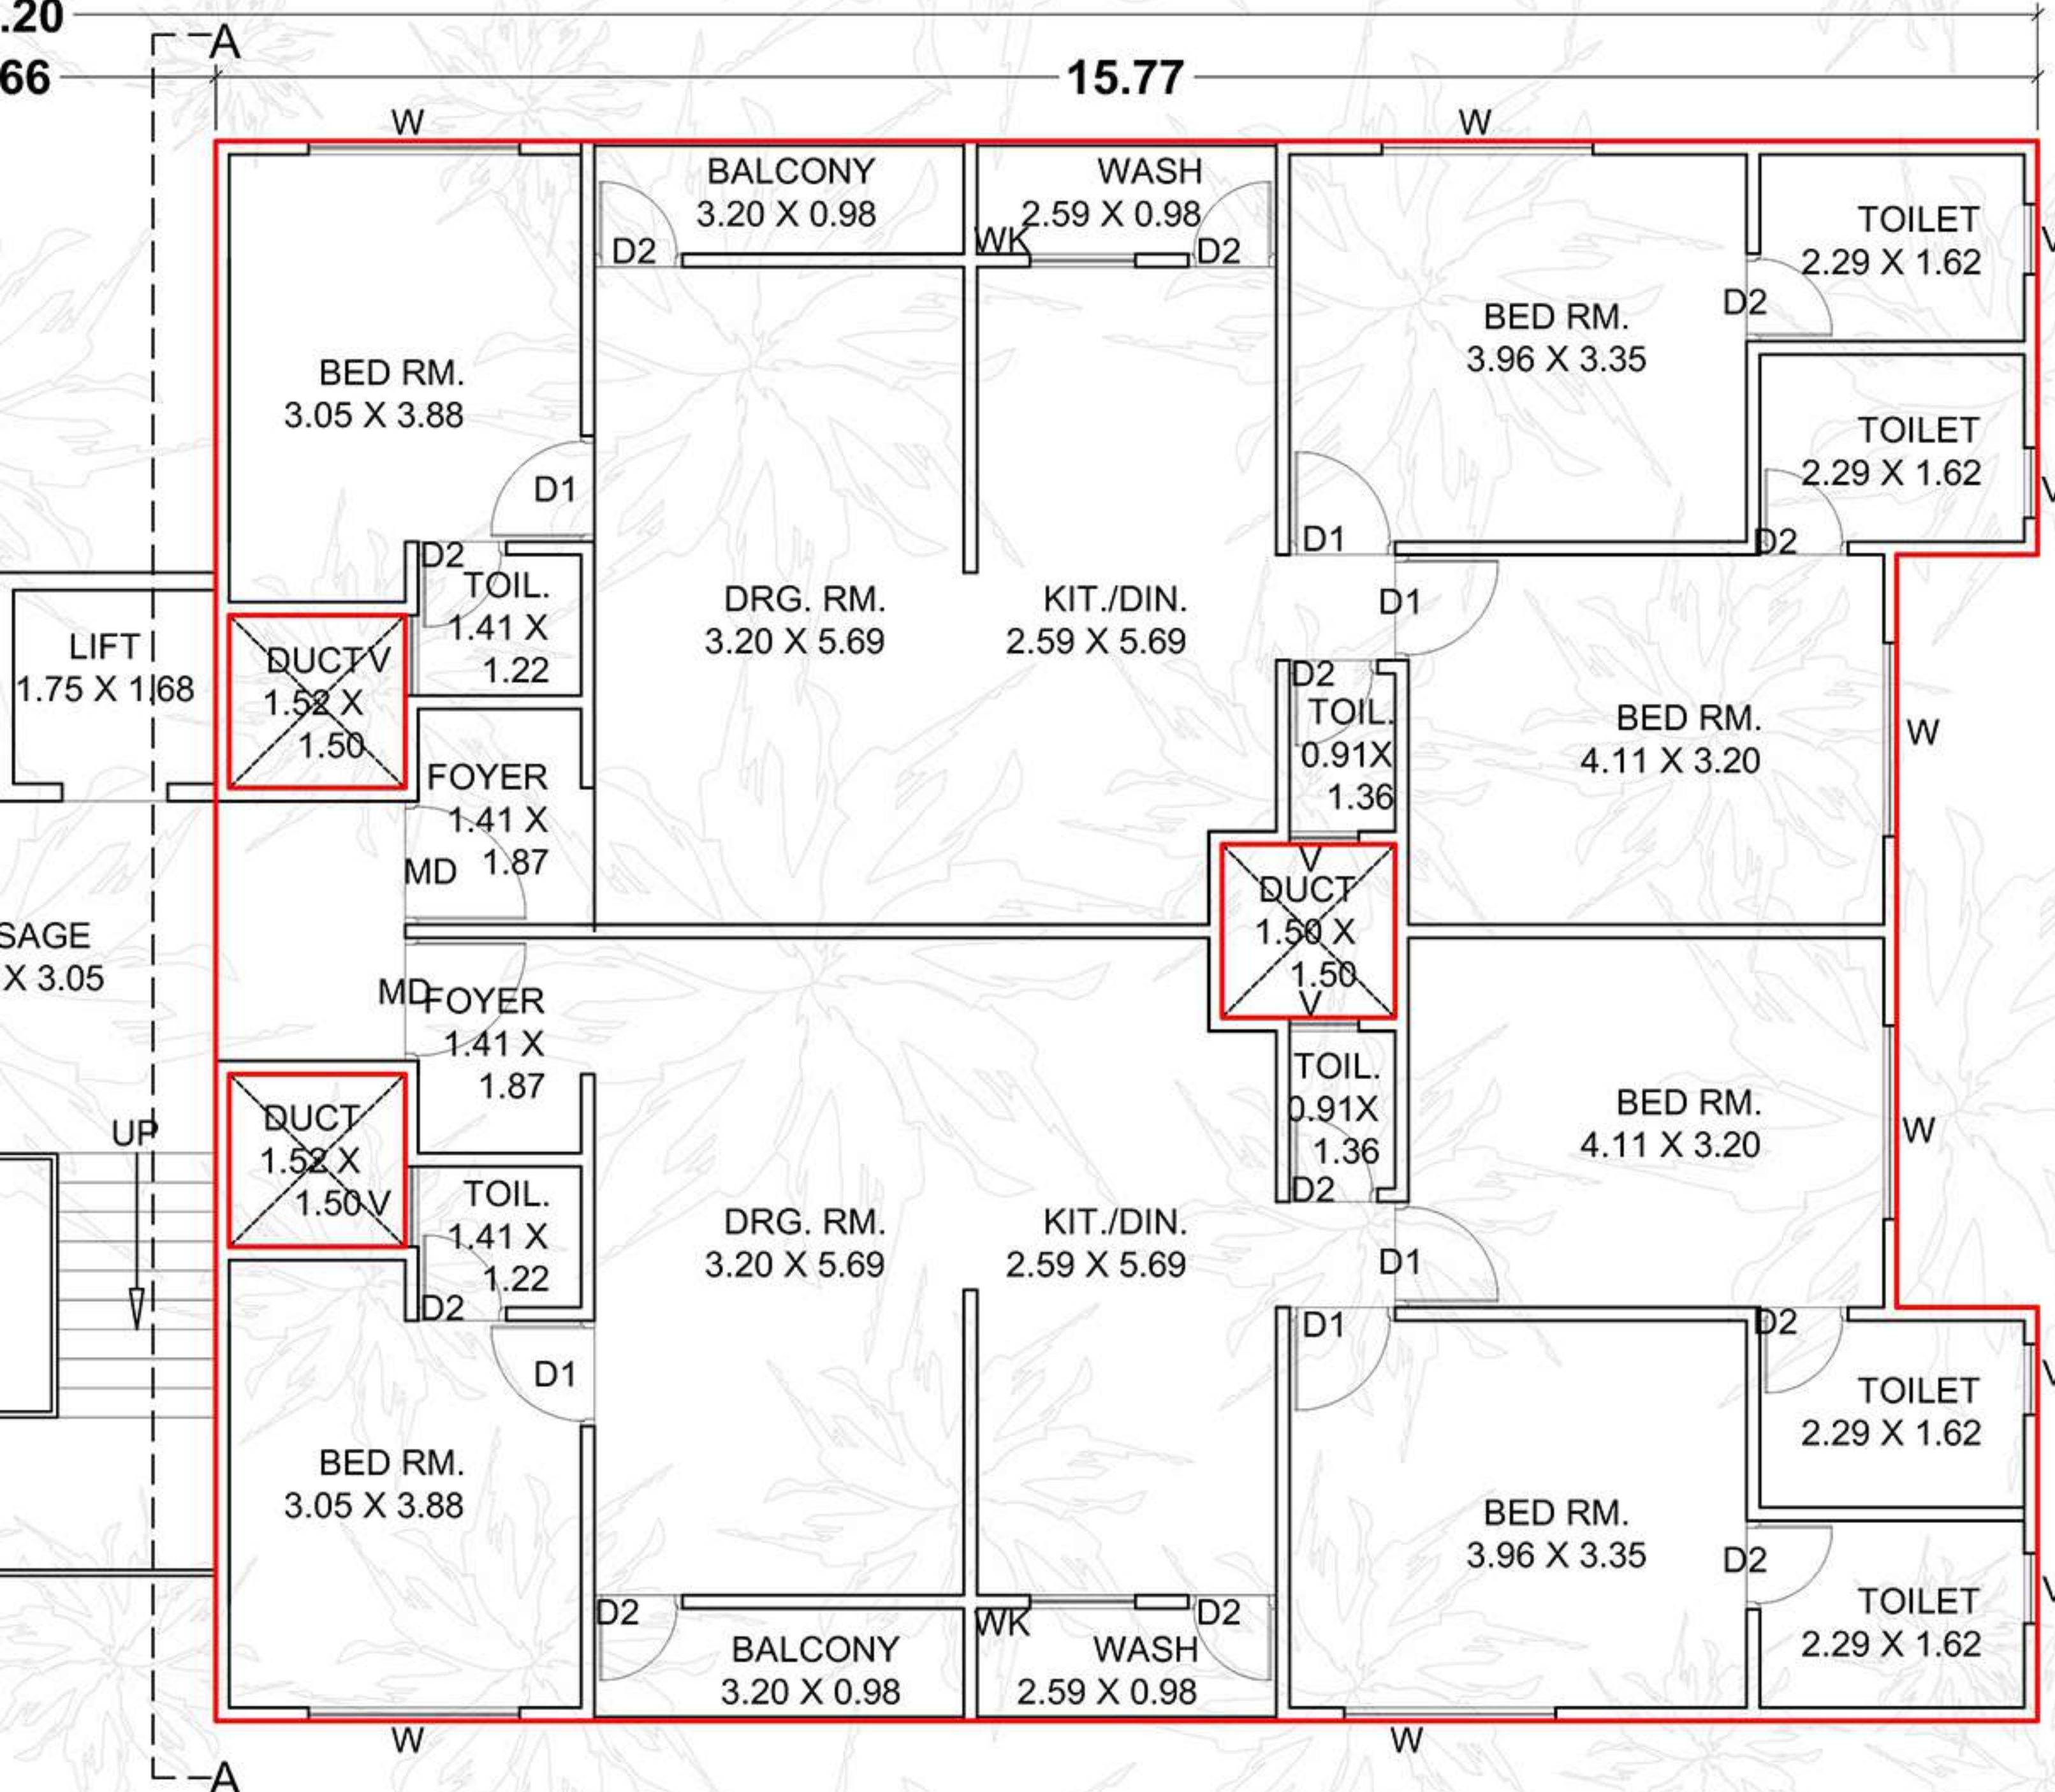

Layout Plan

3 BHK

Typical floor Plan (1st to 12th)

.20
66

4 BHK

Typical floor Plan (1st to 10th)

24.08

10.05

6.03

LIVING RM.
5.21 X 4.27

TOILET
2.11 X 1.36

BED RM.
3.66 X 4.57

DRESS
2.11 X 1.30

0.91 WIDE PASSAGE

FOYER
1.81 X 1.50

~~DUCT
1.50 X
1.50~~

STR.
0.90
X 1.50

DRESS
2.11 X 1.63

BED RM.
3.66 X 4.57

PASSAGE
2.54 X 4.18

UP

DN

TOILET
2.11 X 1.80

A