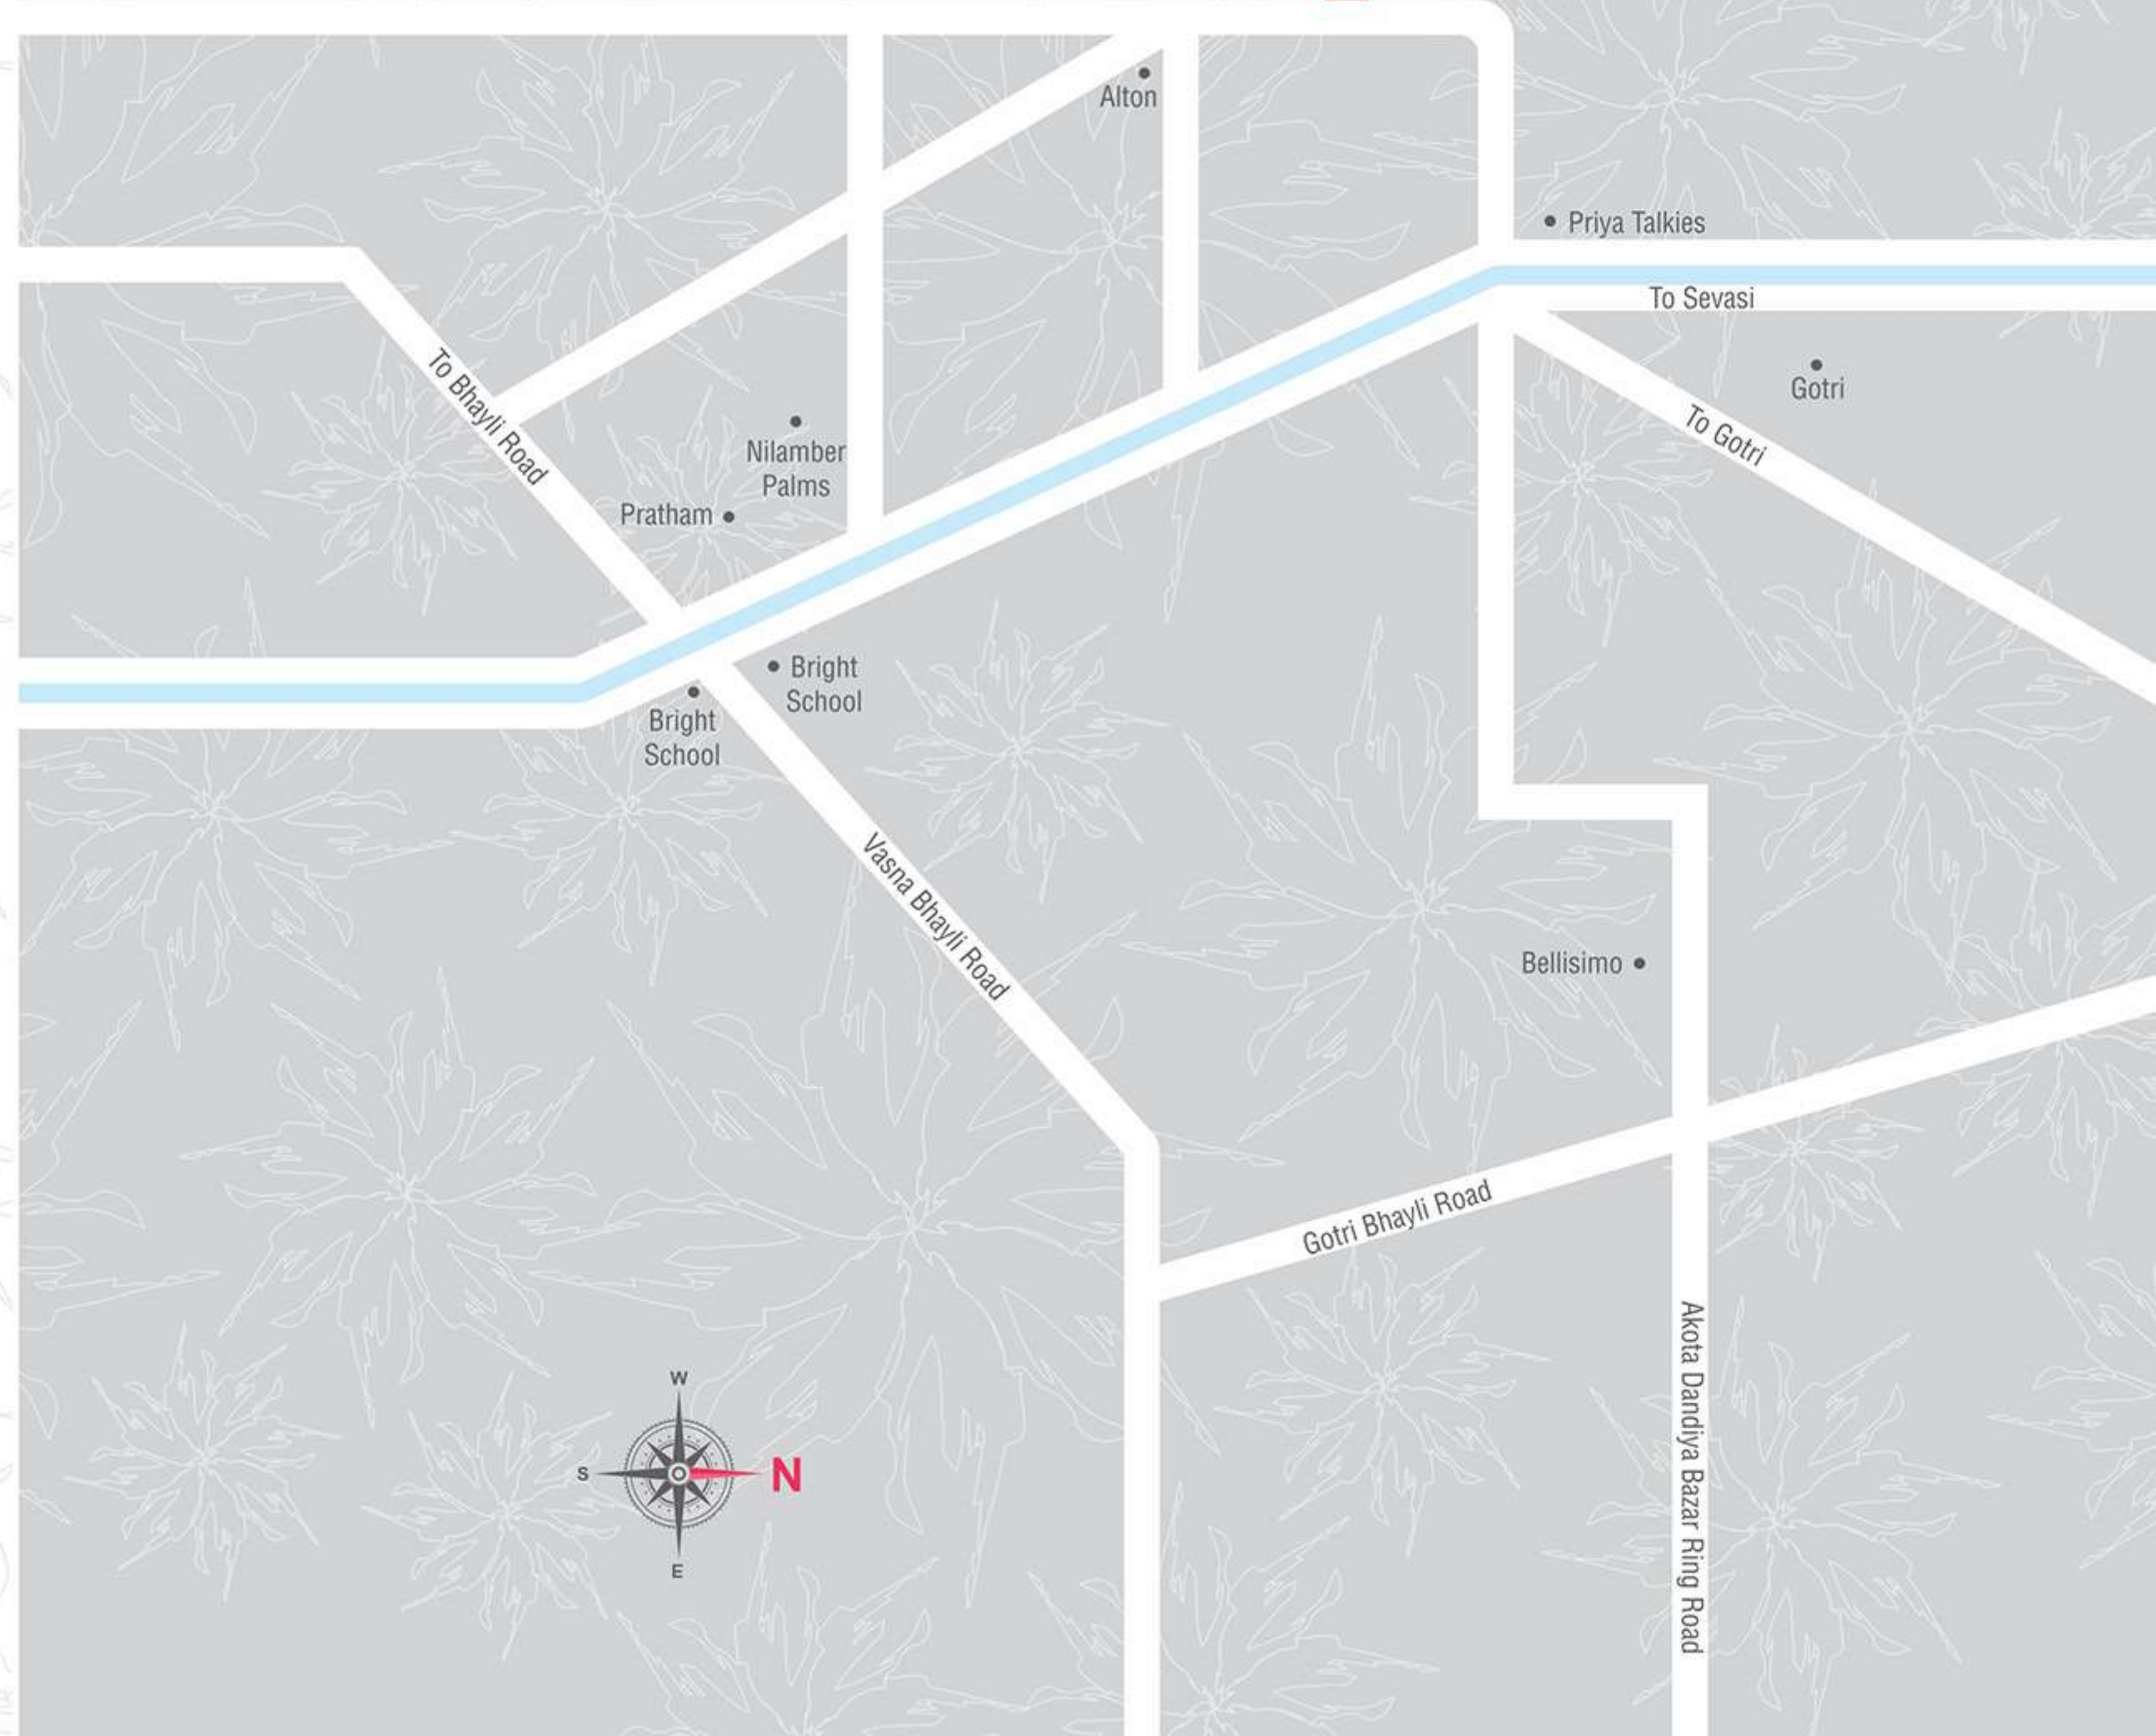

Space for
own lifestyle.

Navrachna
International
School

Pratham
Vista

Valencia

petal aster

-----: Project by :-----

Petal Aster - Opp. Pratham Vista,
Nr. Navrachna International School,
Vasna -bhayli Road, Vadodara.