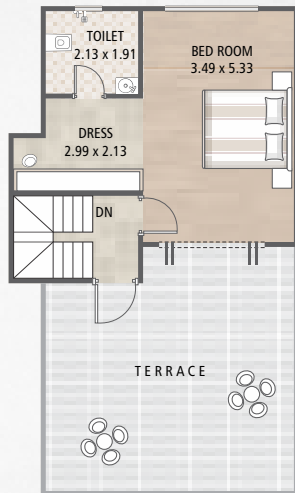

SPECIFICATION

- Structure :**
All RCC & Brick masonry as per structural engineer's design.
- Flooring :**
Vitrified tile flooring in living room and wooden flooring in master bedroom, 800 mm x 800 mm premium vitrified flooring in other rooms.
- Paint & Finish :**
Interior : Smooth plaster with white putty finishing
Exterior : Double coat plaster with weather proof exterior paint
- Kitchen :**
Fully glazed designer's tiles on kitchen dado up to slab level & below platform granite platform in kitchen with stainless steel sink.
- Doors :**
Attractive entrance door with safety lock and other decorative fittings. Internal doors are laminated water proof flush doors.
- Windows :**
Powder coated aluminum window with reflective glass and stone sill.
- Plumbing :**
Concealed U.P.V.C. & C.P.V.C. plumbing with high quality C.P fittings, standard sanitary ware.
- Bath**
Designer tiles up to slab level with standard quality C.P Fittings.
- Water supply :**
Underground tank & overhead tank in all bungalows
- Electrification :**
Concealed standard copper ISI wiring, Branded modular switches with sufficient point in the whole unit T.V. Point in the drawing room. Geyser point in the bathroom & A.C. point in the Living Room & all bedrooms for luxury.
- Terrace :**
Open terrace finished with water proofing & china mosaic flooring / tiles