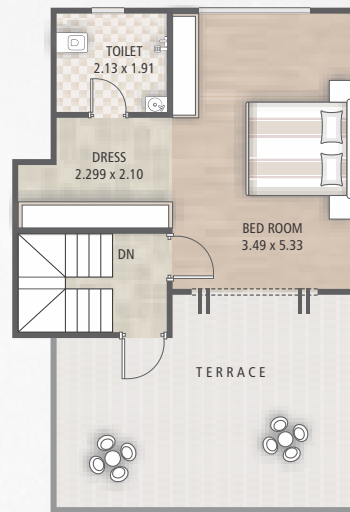

SPECIFICATION

- Structure :**
All RCC & Brick masonry as per structural engineer's design.
- Flooring :**
Vitrified tile flooring in living room and wooden flooring in master bedroom, 800 mm x 800 mm premium vitrified flooring in other rooms.
- Paint & Finish :**
Interior : Smooth plaster with white putty finishing
Exterior : Double coat plaster with weather proof exterior paint
- Kitchen :**
Fully glazed designer's tiles on kitchen dado up to slab level & below platform granite platform in kitchen with stainless steel sink.
- Doors :**
Attractive entrance door with safety lock and other decorative fittings. Internal doors are laminated water proof flush doors.
- Windows :**
Powder coated aluminum window with reflective glass and stone sill.
- Plumbing :**
Concealed U.P.V.C. & C.P.V.C. plumbing with high quality C.P fittings, standard sanitary ware.
- Bath**
Designer tiles up to slab level with standard quality C.P Fittings.
- Water supply :**
Underground tank & overhead tank in all bungalows
- Electrification :**
Concealed standard copper ISI wiring, Branded modular switches with sufficient point in the whole unit T.V. Point in the drawing room. Geyser point in the bathroom & A.C. point in the Living Room & all bedrooms for luxury.
- Terrace :**
Open terrace finished with water proofing & china mosaic flooring / tiles