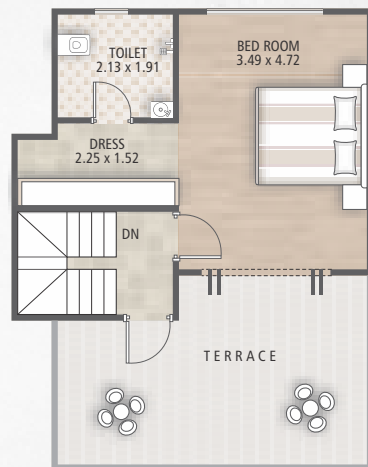

SPECIFICATION

- Structure :**
All RCC & Brick masonry as per structural engineer's design.
- Flooring :**
Vitrified tile flooring in living room and wooden flooring in master bedroom, 800 mm x 800 mm premium vitrified flooring in other rooms.
- Paint & Finish :**
Interior : Smooth plaster with white putty finishing
Exterior : Double coat plaster with weather proof exterior paint
- Kitchen :**
Fully glazed designer's tiles on kitchen dado up to slab level & below platform granite platform in kitchen with stainless steel sink.
- Doors :**
Attractive entrance door with safety lock and other decorative fittings. Internal doors are laminated water proof flush doors.
- Windows :**
Powder coated aluminum window with reflective glass and stone sill.
- Plumbing :**
Concealed U.P.V.C. & C.P.V.C. plumbing with high quality C.P fittings, standard sanitary ware.
- Bath**
Designer tiles up to slab level with standard quality C.P Fittings.
- Water supply :**
Underground tank & overhead tank in all bungalows
- Electrification :**
Concealed standard copper ISI wiring, Branded modular switches with sufficient point in the whole unit T.V. Point in the drawing room. Geyser point in the bathroom & A.C. point in the Living Room & all bedrooms for luxury.
- Terrace :**
Open terrace finished with water proofing & china mosaic flooring / tiles