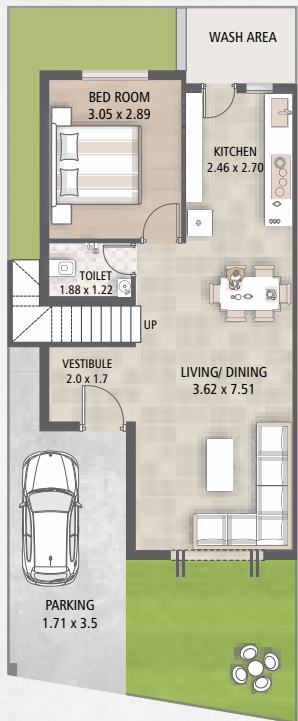

SPECIFICATION

- Structure :**
All RCC & Brick masonry as per structural engineer's design.
- Flooring :**
Vitrified tile flooring in living room and wooden flooring in master bedroom, 800 mm x 800 mm premium vitrified flooring in other rooms.
- Paint & Finish :**
Interior : Smooth plaster with white putty finishing
Exterior : Double coat plaster with weather proof exterior paint
- Kitchen :**
Fully glazed designer's tiles on kitchen dado up to slab level & below platform granite platform in kitchen with stainless steel sink.
- Doors :**
Attractive entrance door with safety lock and other decorative fittings. Internal doors are laminated water proof flush doors.
- Windows :**
Powder coated aluminum window with reflective glass and stone sill.
- Plumbing :**
Concealed U.P.V.C. & C.P.V.C. plumbing with high quality C.P fittings, standard sanitary ware.
- Bath**
Designer tiles up to slab level with standard quality C.P Fittings.
- Water supply :**
Underground tank & overhead tank in all bungalows
- Electrification :**
Concealed standard copper ISI wiring, Branded modular switches with sufficient point in the whole unit T.V. Point in the drawing room. Geyser point in the bathroom & A.C. point in the Living Room & all bedrooms for luxury.
- Terrace :**
Open terrace finished with water proofing & china mosaic flooring / tiles