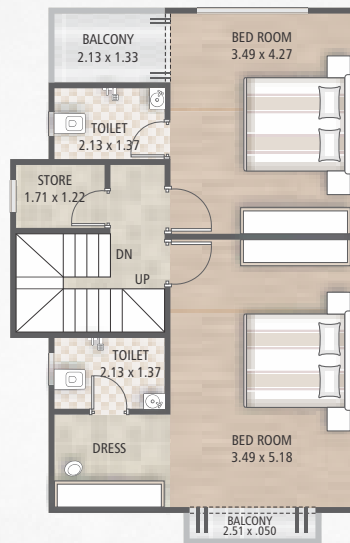

SPECIFICATION

- Structure :**
All RCC & Brick masonry as per structural engineer's design.
- Flooring :**
Vitrified tile flooring in living room and wooden flooring in master bedroom, 800 mm x 800 mm premium vitrified flooring in other rooms.
- Paint & Finish :**
Interior : Smooth plaster with white putty finishing
Exterior : Double coat plaster with weather proof exterior paint
- Kitchen :**
Fully glazed designer's tiles on kitchen dado up to slab level & below platform granite platform in kitchen with stainless steel sink.
- Doors :**
Attractive entrance door with safety lock and other decorative fittings. Internal doors are laminated water proof flush doors.
- Windows :**
Powder coated aluminum window with reflective glass and stone sill.
- Plumbing :**
Concealed U.P.V.C. & C.P.V.C. plumbing with high quality C.P fittings, standard sanitary ware.
- Bath**
Designer tiles up to slab level with standard quality C.P Fittings.
- Water supply :**
Underground tank & overhead tank in all bungalows
- Electrification :**
Concealed standard copper ISI wiring, Branded modular switches with sufficient point in the whole unit T.V. Point in the drawing room. Geyser point in the bathroom & A.C. point in the Living Room & all bedrooms for luxury.
- Terrace :**
Open terrace finished with water proofing & china mosaic flooring / tiles