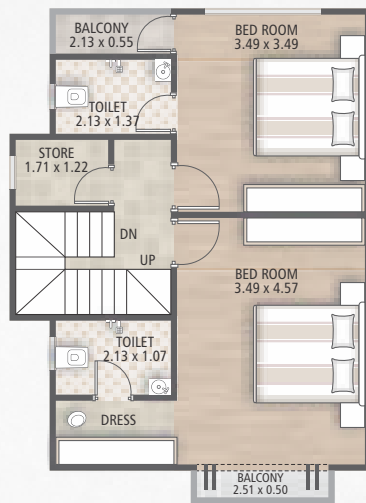

SPECIFICATION

- Structure :**
All RCC & Brick masonry as per structural engineer's design.
- Flooring :**
Vitrified tile flooring in living room and wooden flooring in master bedroom, 800 mm x 800 mm premium vitrified flooring in other rooms.
- Paint & Finish :**
Interior : Smooth plaster with white putty finishing
Exterior : Double coat plaster with weather proof exterior paint
- Kitchen :**
Fully glazed designer's tiles on kitchen dado up to slab level & below platform granite platform in kitchen with stainless steel sink.
- Doors :**
Attractive entrance door with safety lock and other decorative fittings. Internal doors are laminated water proof flush doors.
- Windows :**
Powder coated aluminum window with reflective glass and stone sill.
- Plumbing :**
Concealed U.P.V.C. & C.P.V.C. plumbing with high quality C.P fittings, standard sanitary ware.
- Bath**
Designer tiles up to slab level with standard quality C.P Fittings.
- Water supply :**
Underground tank & overhead tank in all bungalows
- Electrification :**
Concealed standard copper ISI wiring, Branded modular switches with sufficient point in the whole unit T.V. Point in the drawing room. Geyser point in the bathroom & A.C. point in the Living Room & all bedrooms for luxury.
- Terrace :**
Open terrace finished with water proofing & china mosaic flooring / tiles