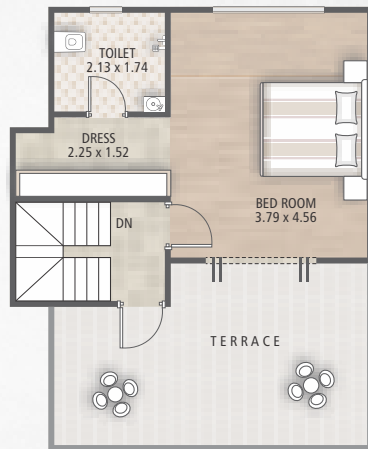

SPECIFICATION

- Structure :**
All RCC & Brick masonry as per structural engineer's design.
- Flooring :**
Vitrified tile flooring in living room and wooden flooring in master bedroom, 800 mm x 800 mm premium vitrified flooring in other rooms.
- Paint & Finish :**
Interior : Smooth plaster with white putty finishing
Exterior : Double coat plaster with weather proof exterior paint
- Kitchen :**
Fully glazed designer's tiles on kitchen dado up to slab level & below platform granite platform in kitchen with stainless steel sink.
- Doors :**
Attractive entrance door with safety lock and other decorative fittings. Internal doors are laminated water proof flush doors.
- Windows :**
Powder coated aluminum window with reflective glass and stone sill.
- Plumbing :**
Concealed U.P.V.C. & C.P.V.C. plumbing with high quality C.P fittings, standard sanitary ware.
- Bath**
Designer tiles up to slab level with standard quality C.P Fittings.
- Water supply :**
Underground tank & overhead tank in all bungalows
- Electrification :**
Concealed standard copper ISI wiring, Branded modular switches with sufficient point in the whole unit T.V. Point in the drawing room. Geyser point in the bathroom & A.C. point in the Living Room & all bedrooms for luxury.
- Terrace :**
Open terrace finished with water proofing & china mosaic flooring / tiles