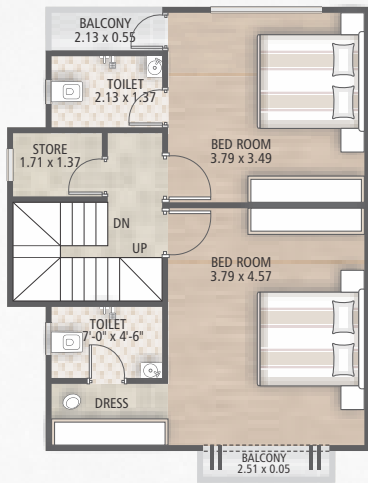

SPECIFICATION

- Structure :**
All RCC & Brick masonry as per structural engineer's design.
- Flooring :**
Vitrified tile flooring in living room and wooden flooring in master bedroom, 800 mm x 800 mm premium vitrified flooring in other rooms.
- Paint & Finish :**
Interior : Smooth plaster with white putty finishing
Exterior : Double coat plaster with weather proof exterior paint
- Kitchen :**
Fully glazed designer's tiles on kitchen dado up to slab level & below platform granite platform in kitchen with stainless steel sink.
- Doors :**
Attractive entrance door with safety lock and other decorative fittings. Internal doors are laminated water proof flush doors.
- Windows :**
Powder coated aluminum window with reflective glass and stone sill.
- Plumbing :**
Concealed U.P.V.C. & C.P.V.C. plumbing with high quality C.P fittings, standard sanitary ware.
- Bath**
Designer tiles up to slab level with standard quality C.P Fittings.
- Water supply :**
Underground tank & overhead tank in all bungalows
- Electrification :**
Concealed standard copper ISI wiring, Branded modular switches with sufficient point in the whole unit T.V. Point in the drawing room. Geyser point in the bathroom & A.C. point in the Living Room & all bedrooms for luxury.
- Terrace :**
Open terrace finished with water proofing & china mosaic flooring / tiles