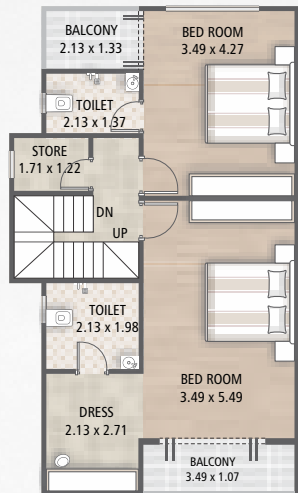

SPECIFICATION

- Structure :**
All RCC & Brick masonry as per structural engineer's design.
- Flooring :**
Vitrified tile flooring in living room and wooden flooring in master bedroom, 800 mm x 800 mm premium vitrified flooring in other rooms.
- Paint & Finish :**
Interior : Smooth plaster with white putty finishing
Exterior : Double coat plaster with weather proof exterior paint
- Kitchen :**
Fully glazed designer's tiles on kitchen dado up to slab level & below platform granite platform in kitchen with stainless steel sink.
- Doors :**
Attractive entrance door with safety lock and other decorative fittings. Internal doors are laminated water proof flush doors.
- Windows :**
Powder coated aluminum window with reflective glass and stone sill.
- Plumbing :**
Concealed U.P.V.C. & C.P.V.C. plumbing with high quality C.P fittings, standard sanitary ware.
- Bath**
Designer tiles up to slab level with standard quality C.P Fittings.
- Water supply :**
Underground tank & overhead tank in all bungalows
- Electrification :**
Concealed standard copper ISI wiring, Branded modular switches with sufficient point in the whole unit T.V. Point in the drawing room. Geyser point in the bathroom & A.C. point in the Living Room & all bedrooms for luxury.
- Terrace :**
Open terrace finished with water proofing & china mosaic flooring / tiles