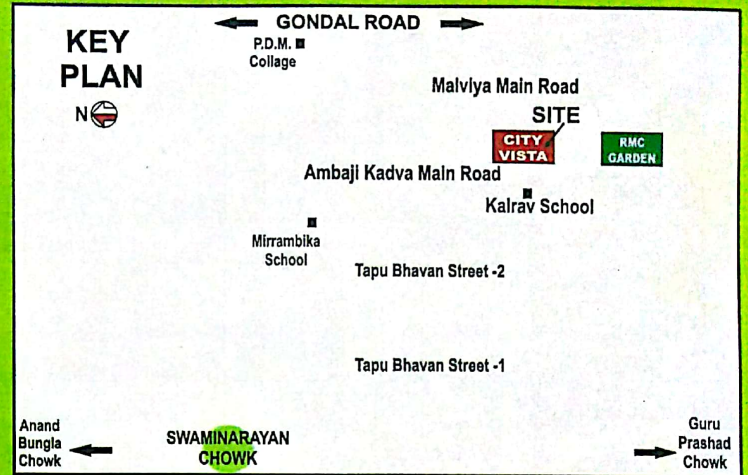

FEATURES -

- Attractive elivation
- Earthquake resistant, RCC frame structure building.
- Fully Parking space

NOTES:

- Stamp Duty, Registration charges, Legal charges, Serves tax, VAT, GEB, RMC charges & Ele. Co. Charges including cable & sub-station cost etc. Shall be borne by the purchaser.
- Any additional charges or duties levied by the Government / Local authorities during or after the completion of the project will be borne by the purchaser.
- In the interest of continual developments in design & quality of construction, the Developer reserve all rights to make any changes in the project including technical specifications, designs, planning, layout and all purchasers shall abide by such changes.
- The brochure is intended only for easy display and information of the project and dose not form part of legal document.

Booking Contact :

Naimish Mehta
Mo. 98246 91291

Structure Eng. :

Ashwin Lodhiya

Legal Adviser :

VADGAMA ASSOCIATES
Ashwin Vadgama
Kunjan R.Vadgama

Site Add.:-

Ambaji Kadva Main Road, Near RMC Garden,
Opp. Kalrav School, B/h PDM Collage, Rajkot.