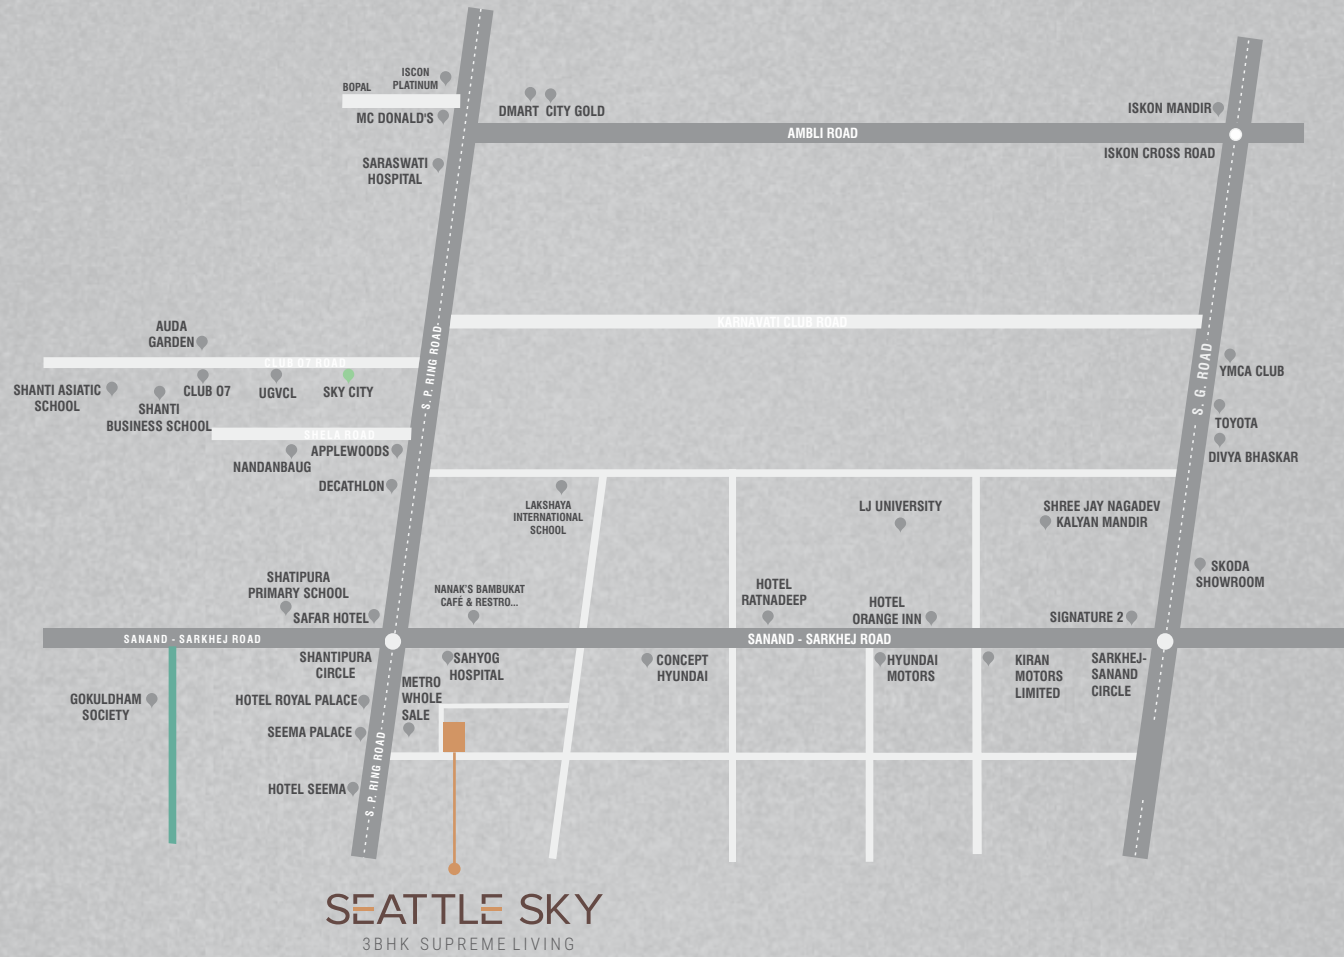

SEATTLE SKY

3BHK SUPREME LIVING

SEATTLE SKY
3BHK SUPREME LIVING

SEATTLE SKY

3BHK SUPREME LIVING

Site Address : Seattle Sky, B/h Metro Mall , Near Shantipura Circle,
S.P. Ring Road, Ahmedabad
web : www.rangreality.com

A DREAM
painted with
PEACE
PLEASURE
& PURITY!

18 MT. WIDE ROAD

4.5M WIDE ROAD

1ST TYPICAL FLOOR PLAN

12 MT. WIDE ROAD

18 MT. WIDE ROAD

UNIT PLAN

TYPE A