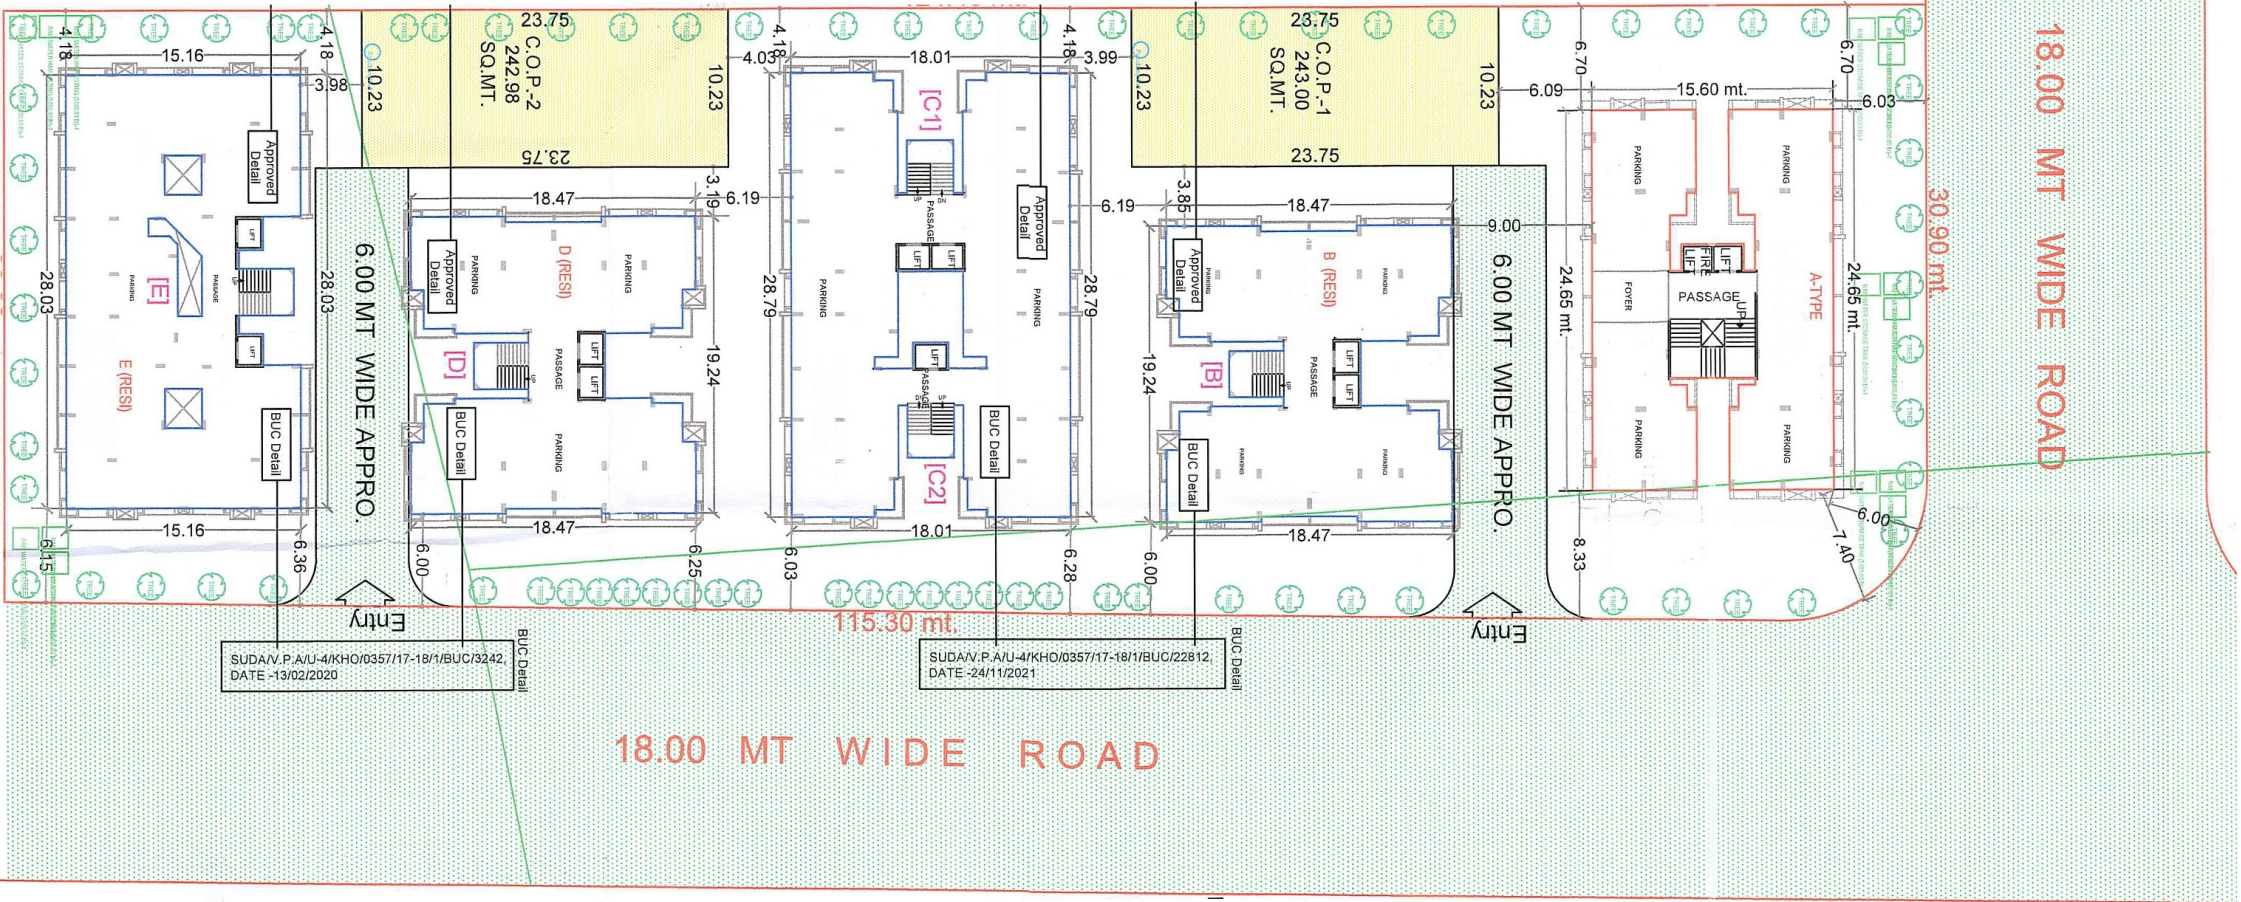

LAY OUT PLAN