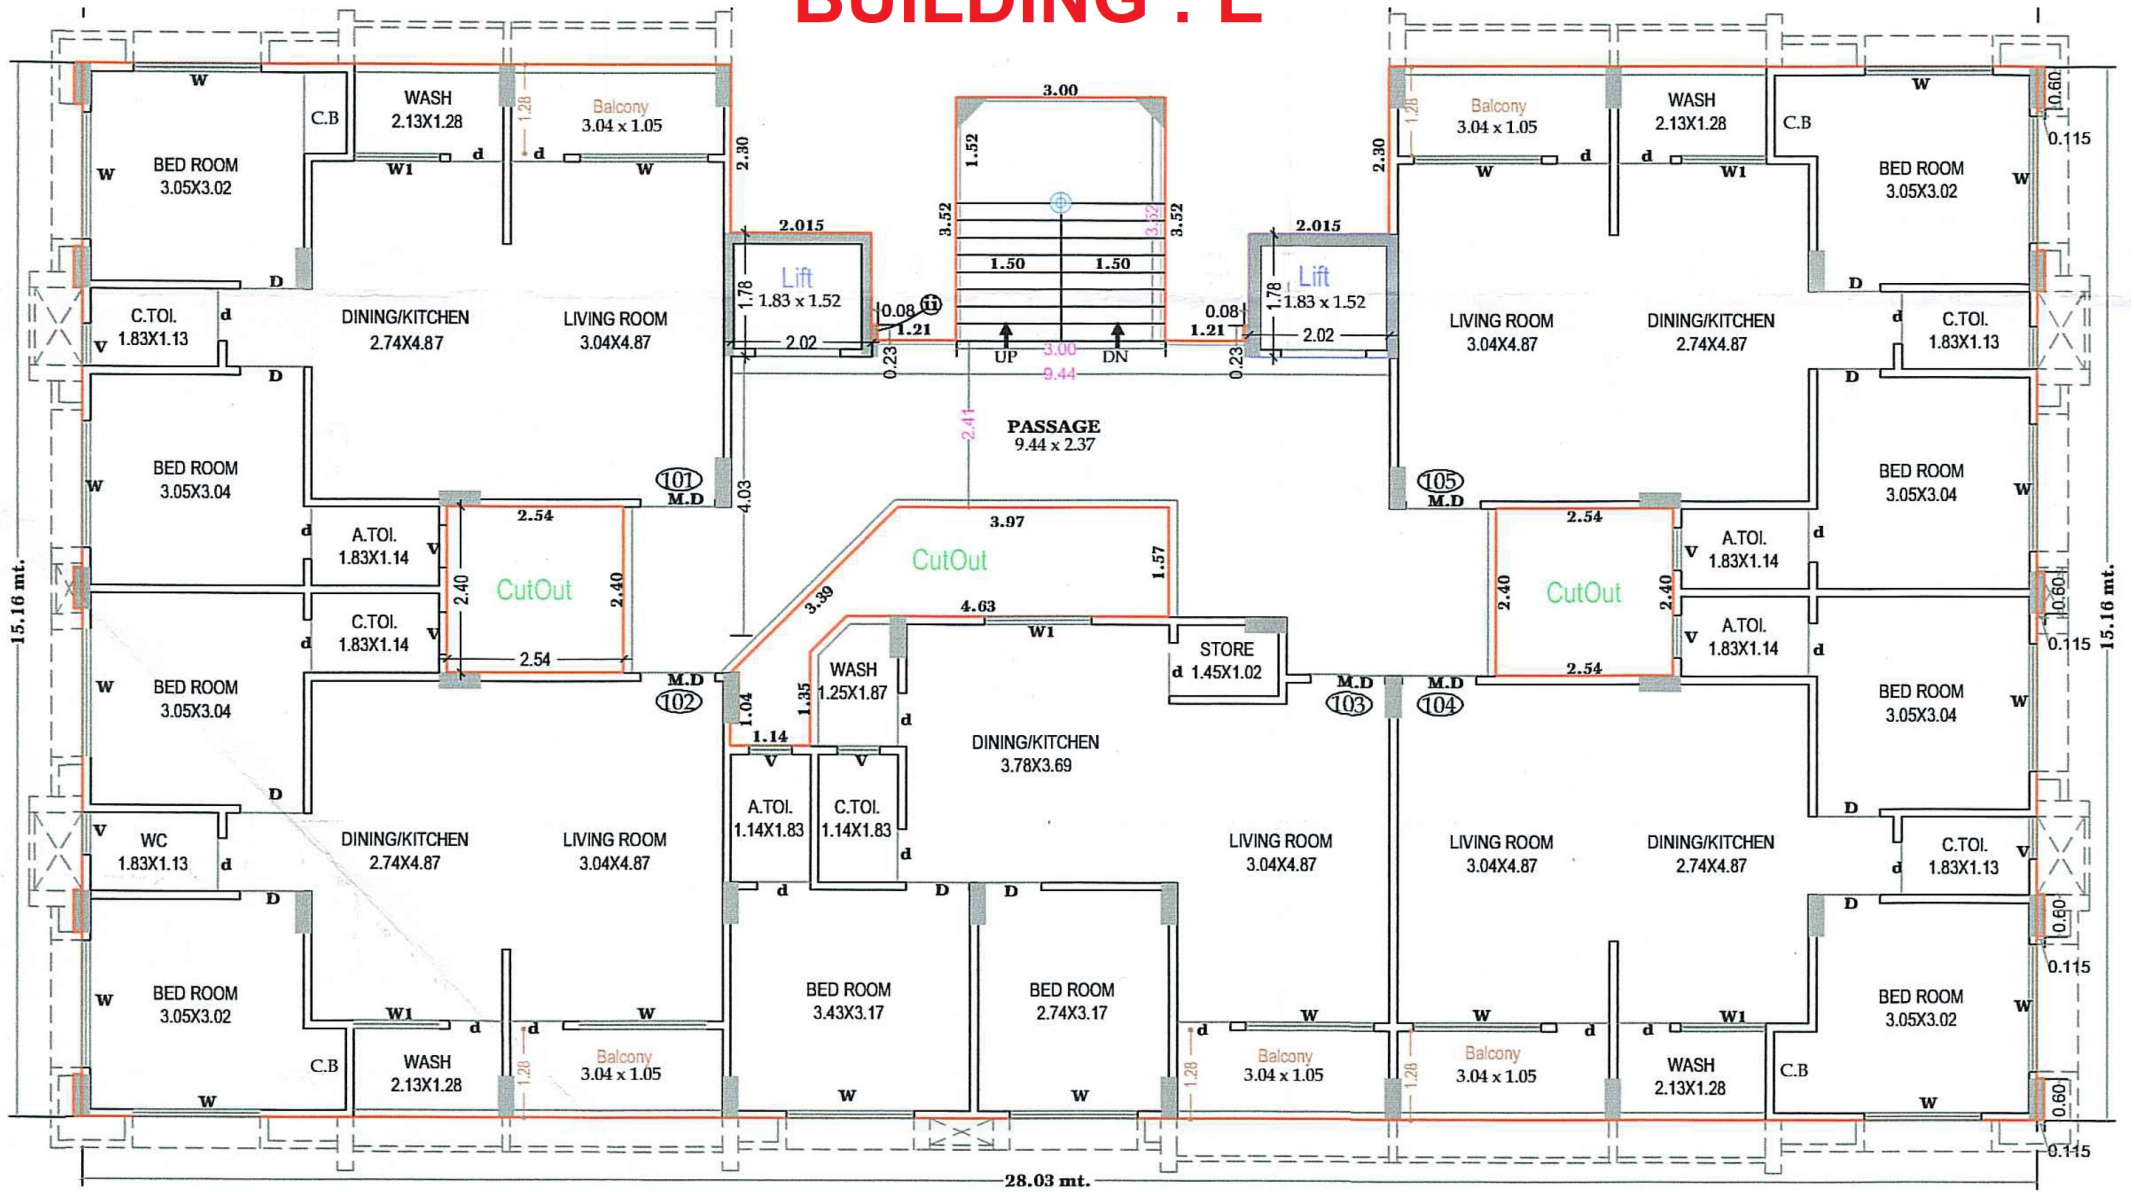

BUILDING : A

TYPICAL FLOOR PLAN

(1st to 8th Floor)

BUILDING : B & D

BUILDING : C

BUILDING : E

18.00 MT WIDE ROAD

PARKING LAY OUT PLAN