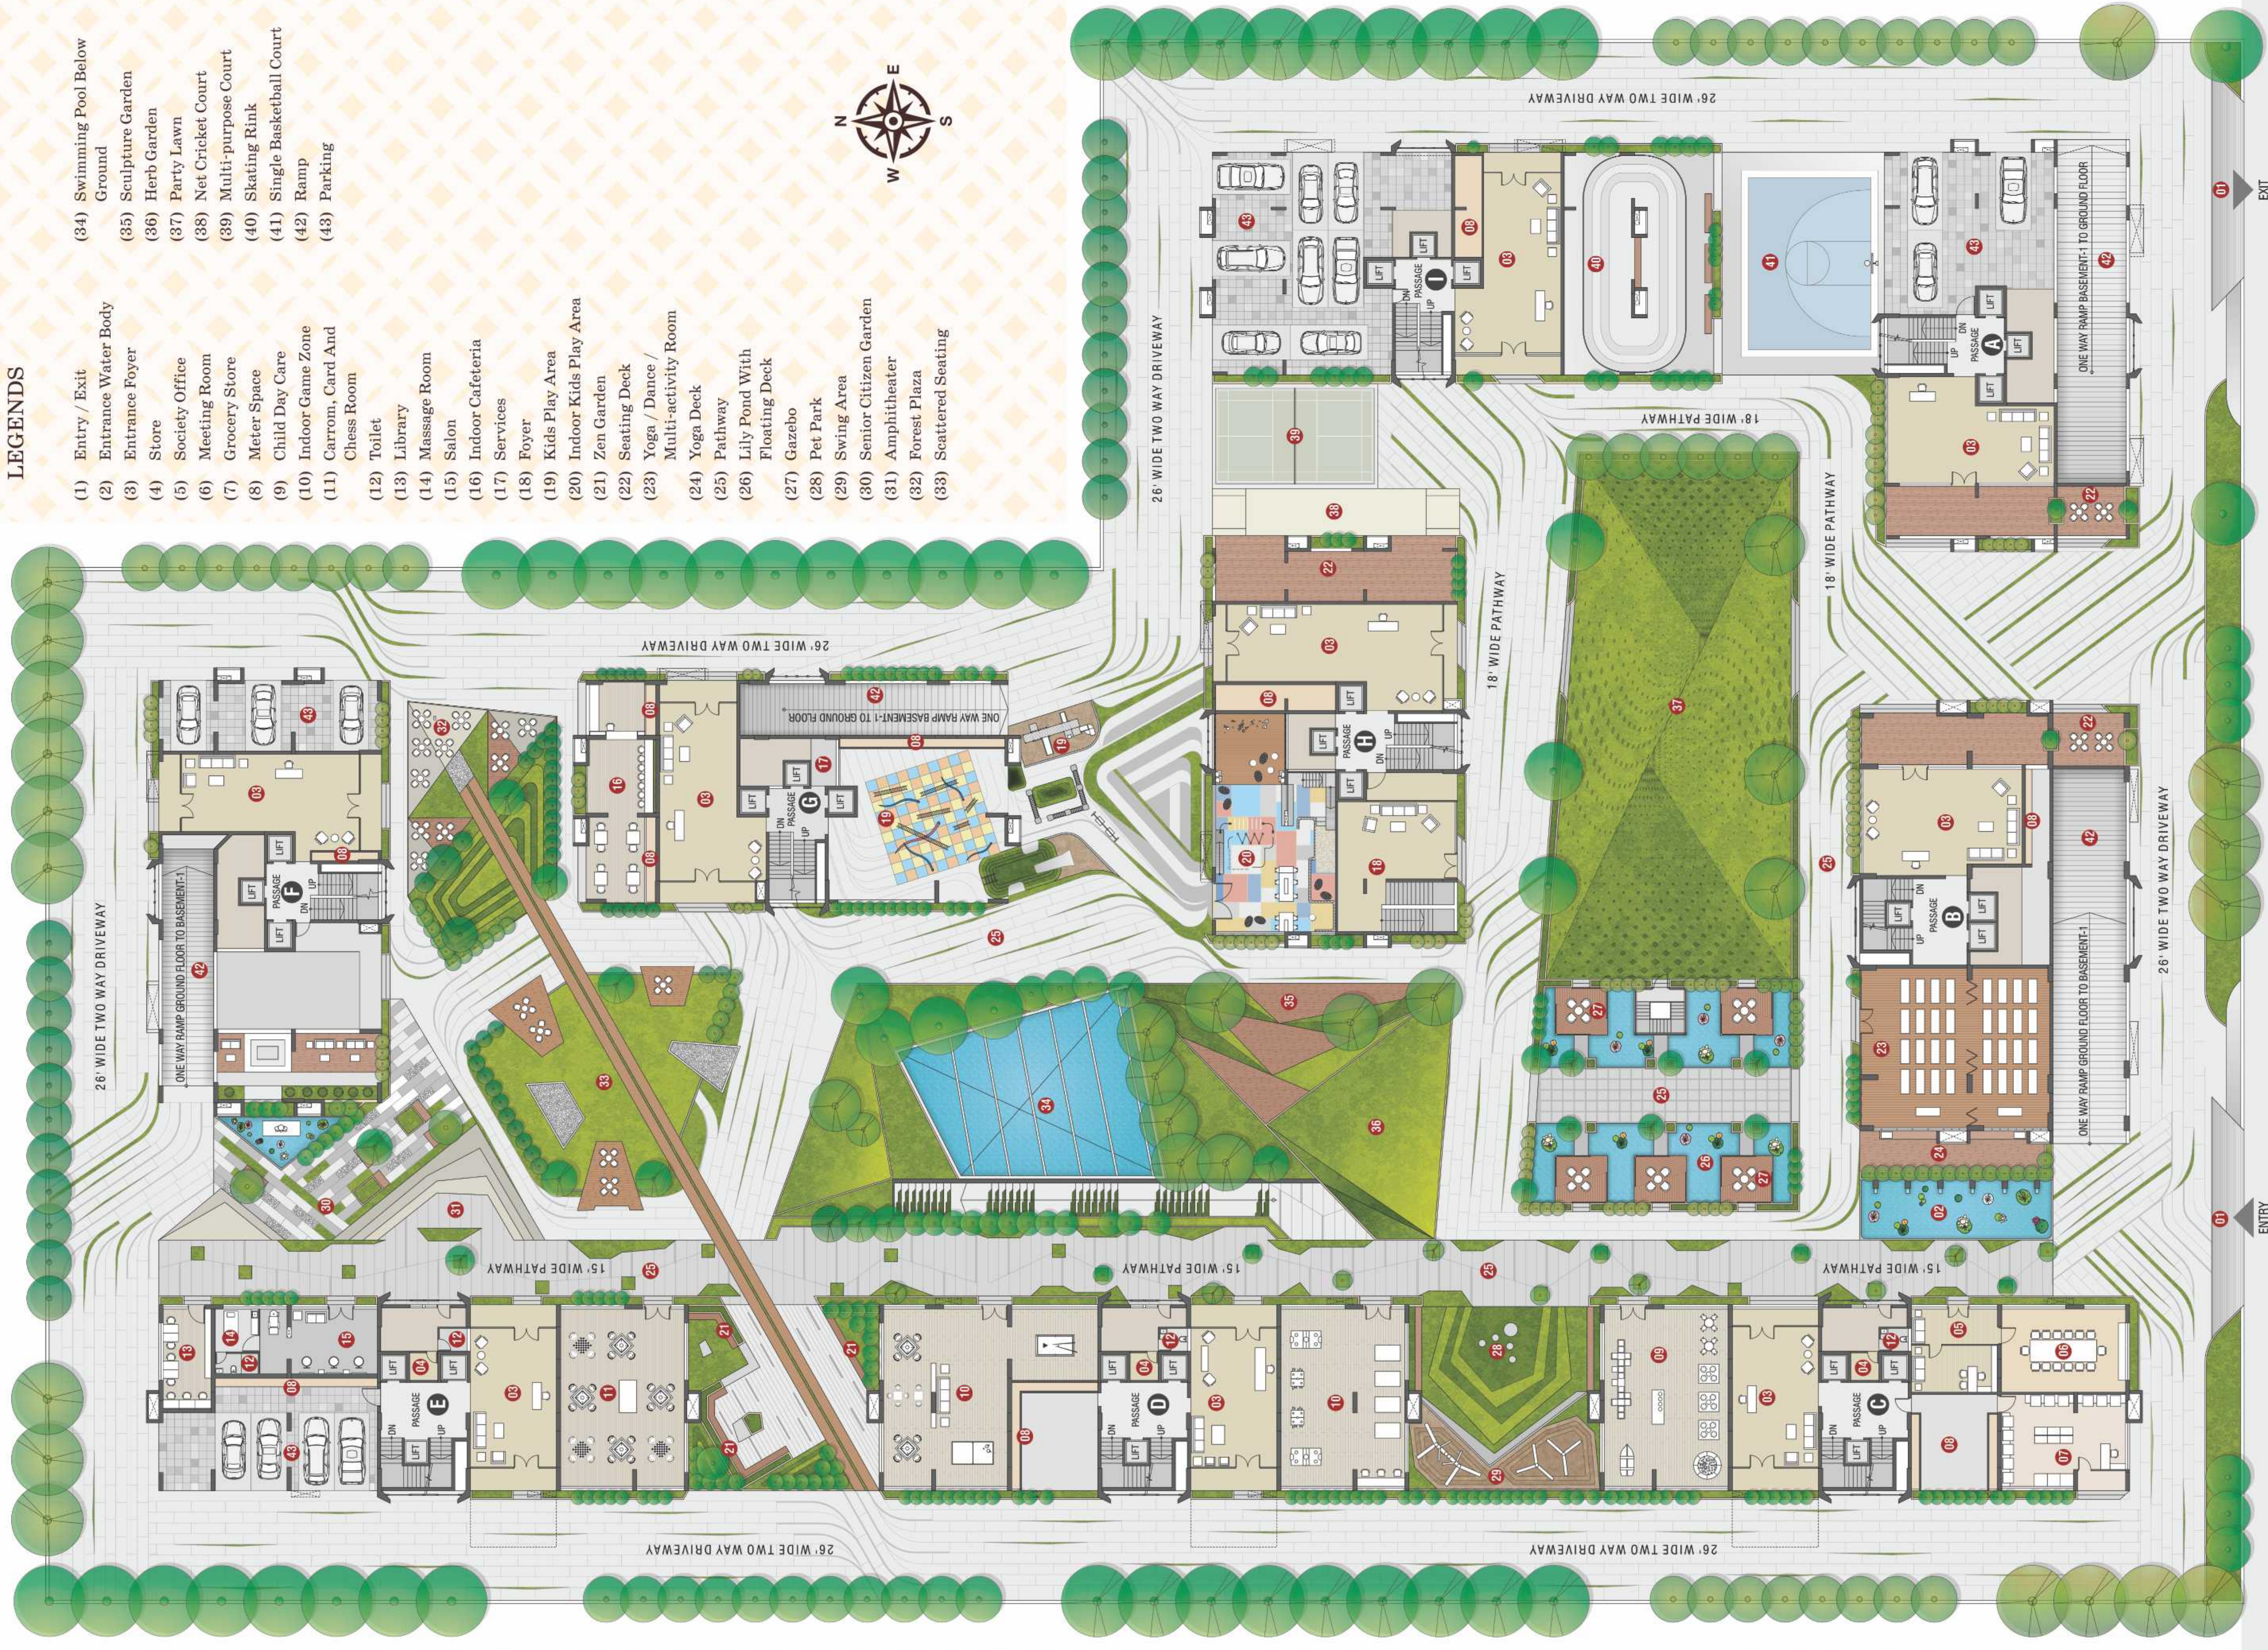

60' WIDE MAIN ROAD

GROUND FLOOR LAYOUT

EXIT

ENTRY

60' WIDE MAIN ROAD

TYPICAL FLOOR LAYOUT

4 BHK  
Typical Floor Plan

TOWER-A