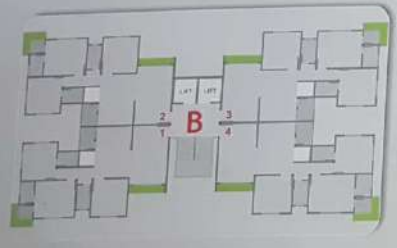

INTERNAL APPROACH

INTERNAL APPROACH