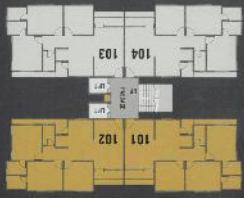

SHIVDHARA

RESIDENCY

HAPPINESS BEGINS

SHIVDHARA
RESIDENCY

LAYOUT PLAN

3BHK UNIT PLAN

B - TYPE

3BHK UNIT PLAN