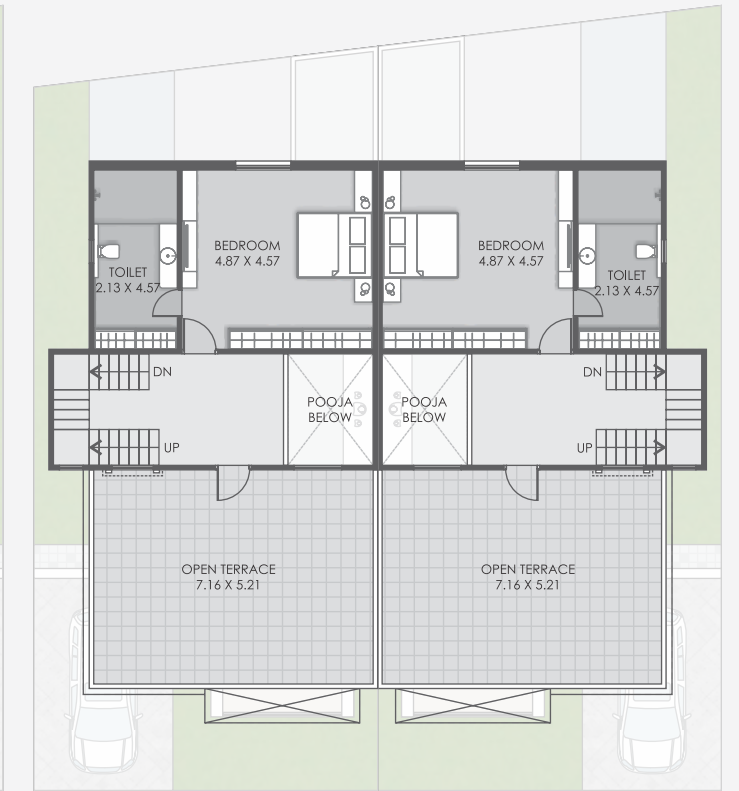

SECOND FLOOR