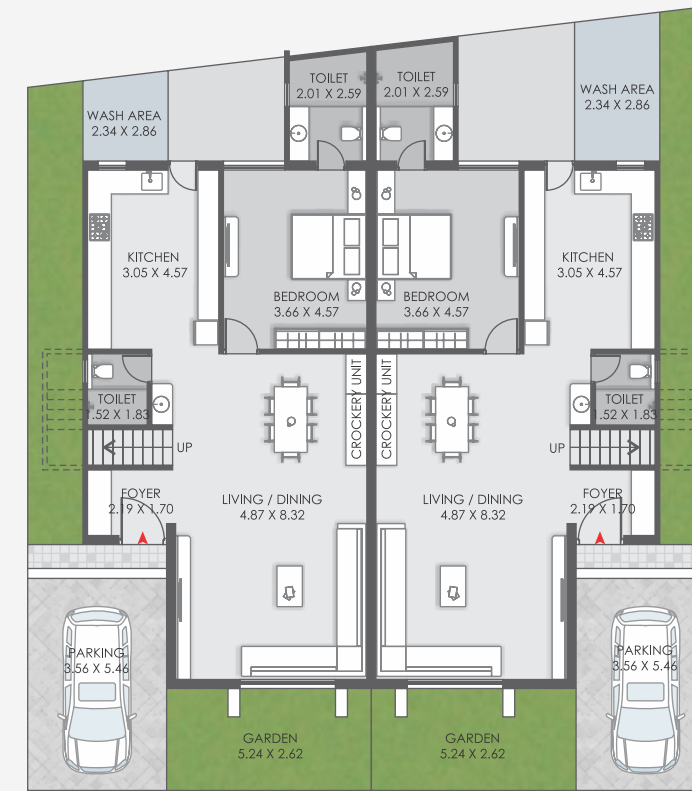

**FLOOR PLAN (TYPE-A)
PLOT NO. 1 TO 5**

CARPET AREA - 14.20

GROUND FLOOR

FIRST FLOOR

SECOND FLOOR

**FLOOR PLAN (TYPE-A1)
PLOT NO. 6**

CARPET AREA - 14.05

GROUND FLOOR

**FLOOR PLAN (TYPE-B)
PLOT NO. 8 TO 11**

CARPET AREA - 13.73

GROUND FLOOR

FIRST FLOOR

SECOND FLOOR

**FLOOR PLAN (TYPE-B1)
PLOT NO. 7**

CARPET AREA - 14.28

GROUND FLOOR

**FLOOR PLAN (TYPE-D5)
PLOT NO. 47, 48**

CARPET AREA - 14.63

GROUND FLOOR

FIRST FLOOR

SECOND FLOOR

**FLOOR PLAN (TYPE-D6)
PLOT NO. 49, 50**

CARPET AREA - 19.30

GROUND FLOOR