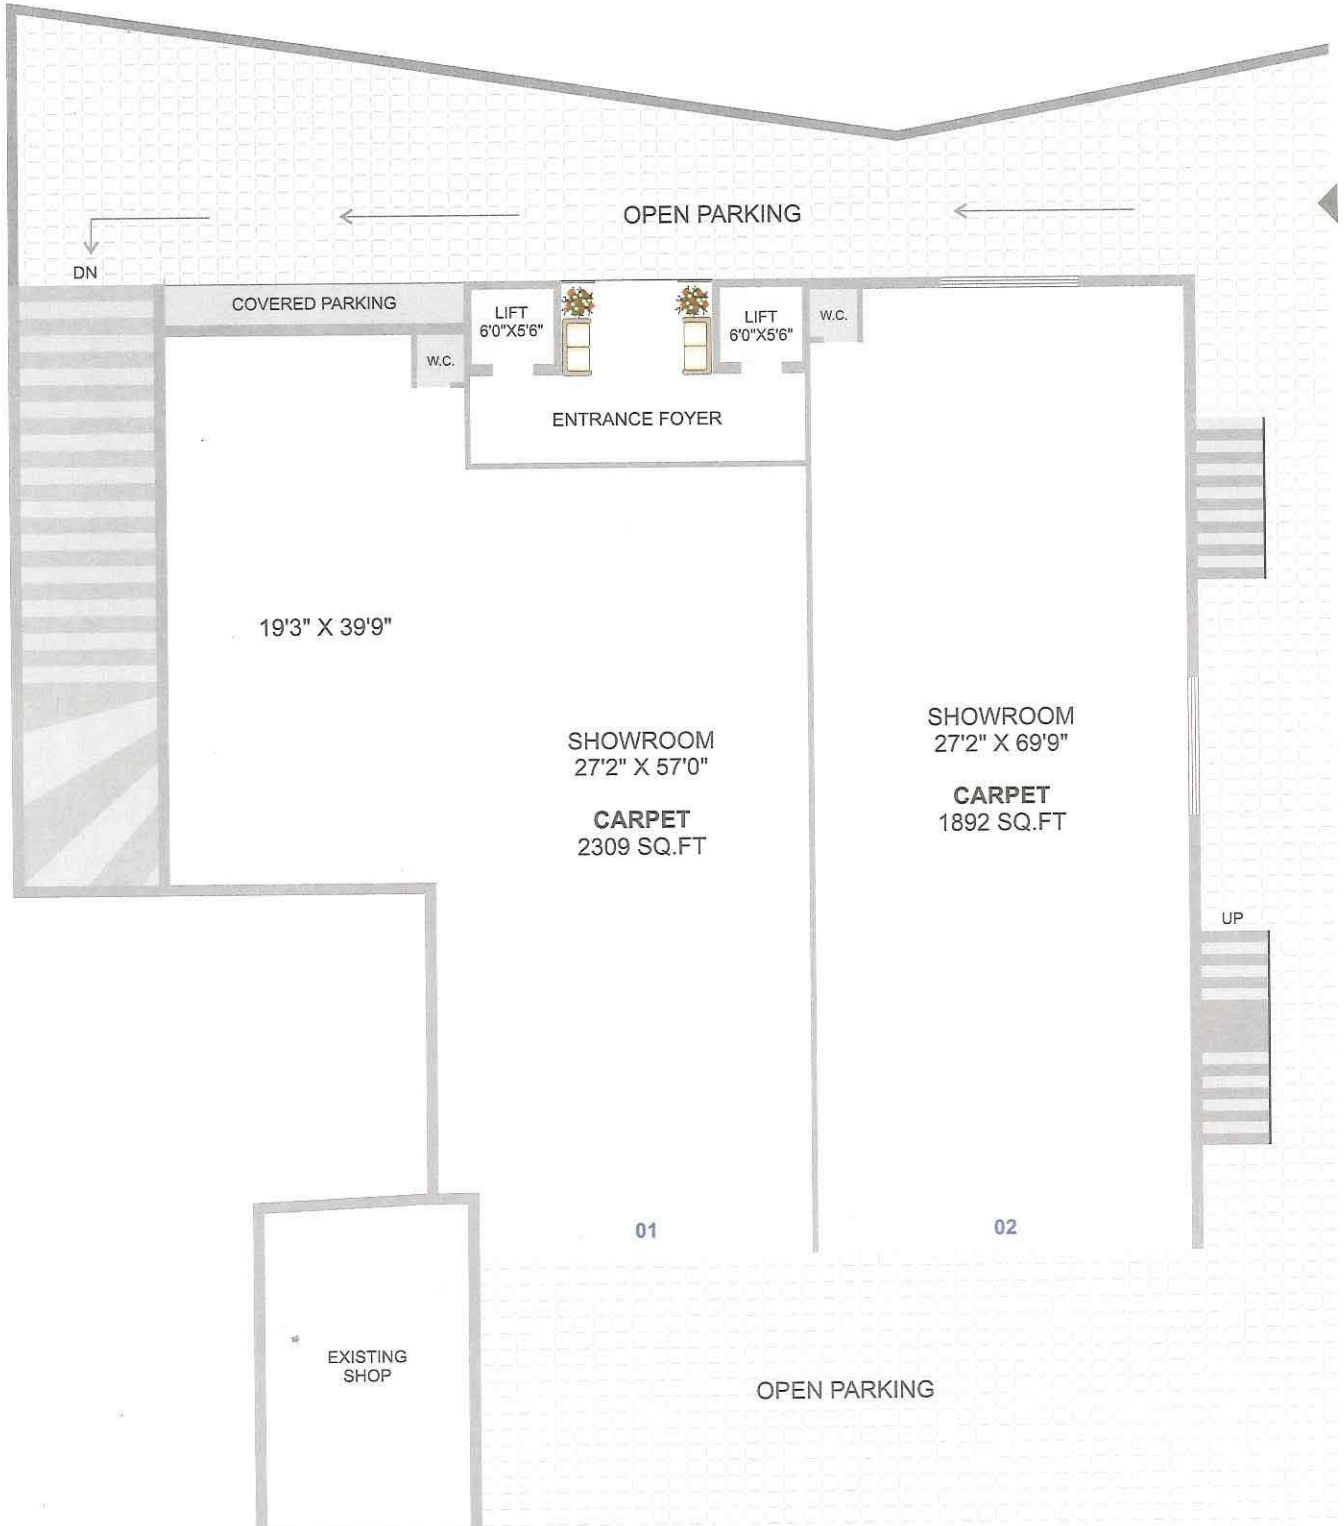

CELLAR PLAN

Showrooms & Offices

GROUND FLOOR PLAN

An
Exclusive
Trade Center

Showrooms & Offices

1ST FLOOR PLAN

An
Exclusive
Trade Center

Showrooms & Offices

2ND FLOOR PLAN

4TH FLOOR PLAN

An
Exclusive
Trade Center

Showrooms & Offices

CITY GOLD

A photograph of a modern building facade at dusk. The building features a series of horizontal, dark-colored bands that create a rhythmic pattern. Several windows are visible, some of which are illuminated from within, casting a warm, yellow glow. The sky is a deep blue with scattered, light-colored clouds. The text 'CITY GOLD' is written in a gold, sans-serif font on the upper left portion of the building's facade. The overall composition is a low-angle shot, looking up at the building.