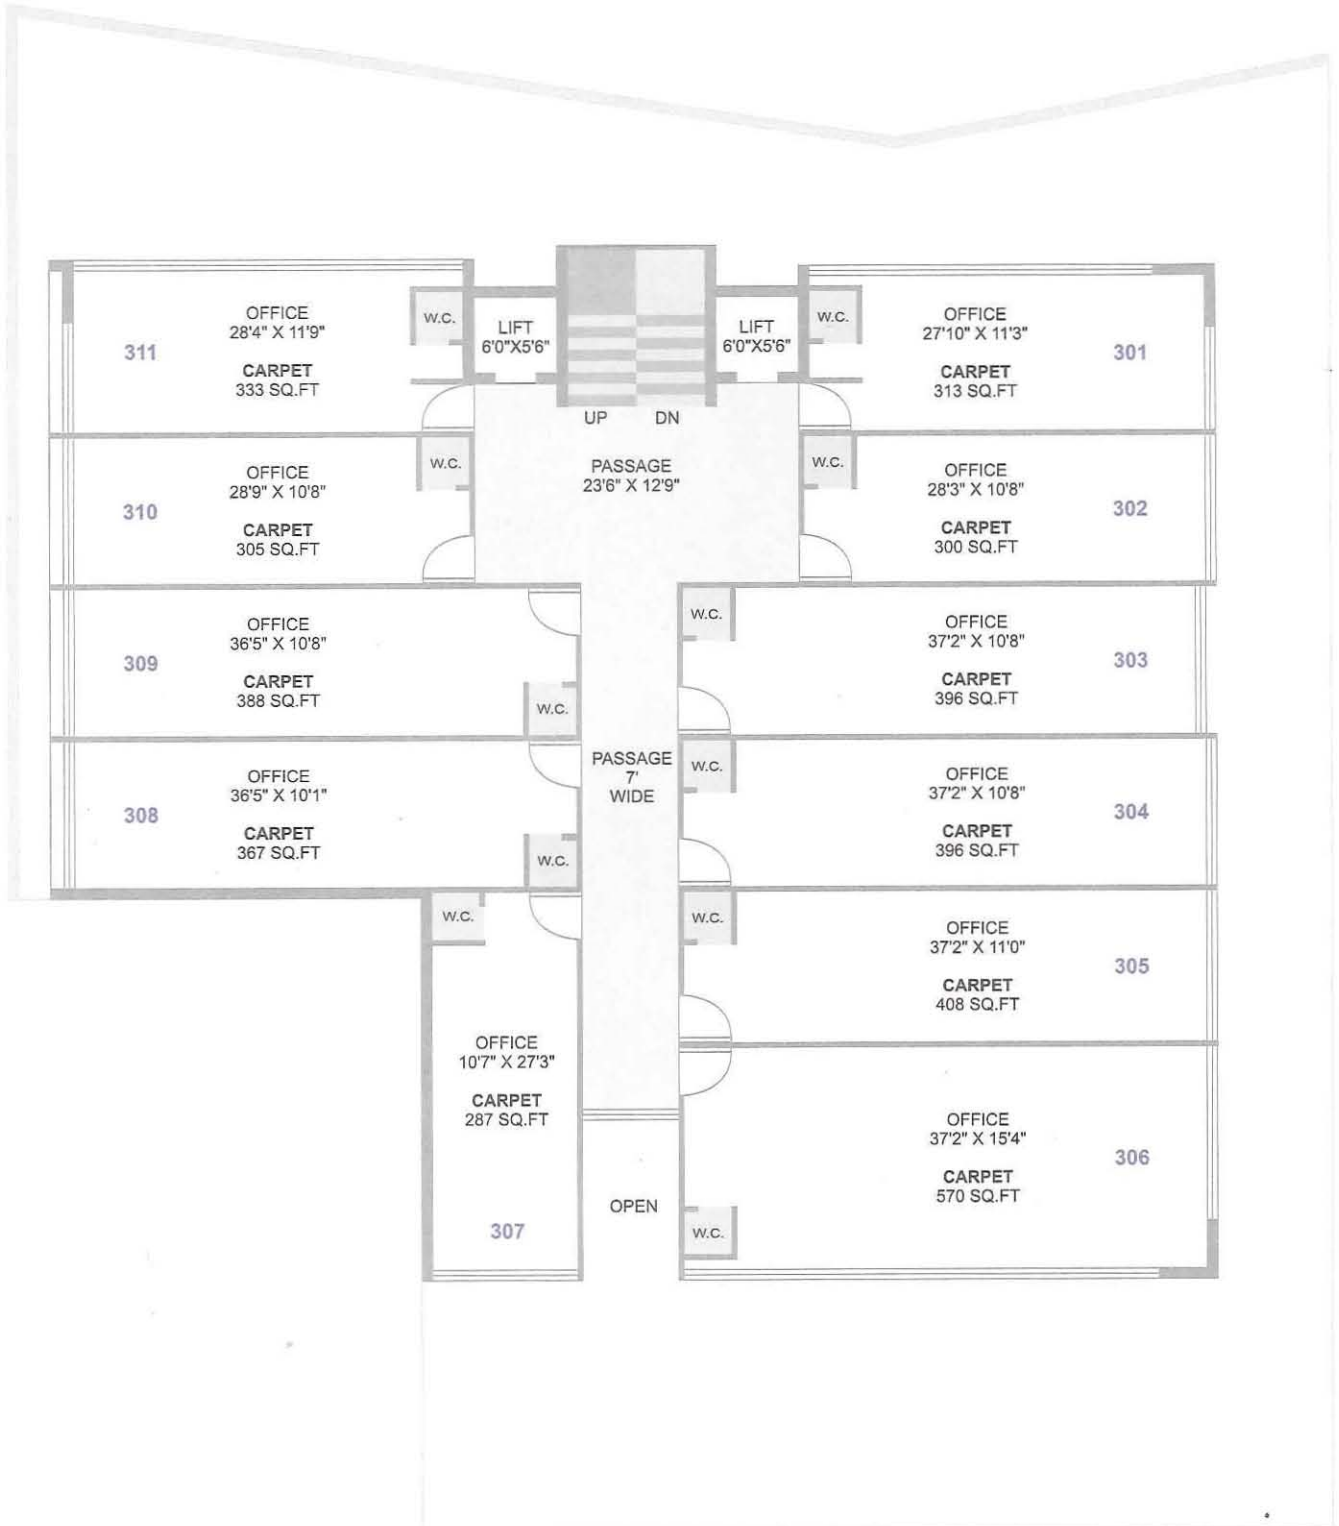

CELLAR PLAN

Showrooms & Offices

GROUND FLOOR PLAN

An
Exclusive
Trade Center

Showrooms & Offices

1ST FLOOR PLAN

An
Exclusive
Trade Center

Showrooms & Offices

2ND FLOOR PLAN

4TH FLOOR PLAN

An
Exclusive
Trade Center

Showrooms & Offices

CITY GOLD

A photograph of a modern building facade at dusk. The building features a series of horizontal, dark-colored bands that create a rhythmic pattern. Several windows are visible, some of which are illuminated from within, casting a warm, yellow glow. The sky is a deep blue with scattered, light-colored clouds. The text 'CITY GOLD' is written in a gold, sans-serif font on the upper left portion of the building's facade. The overall composition is a low-angle shot, looking up at the building.