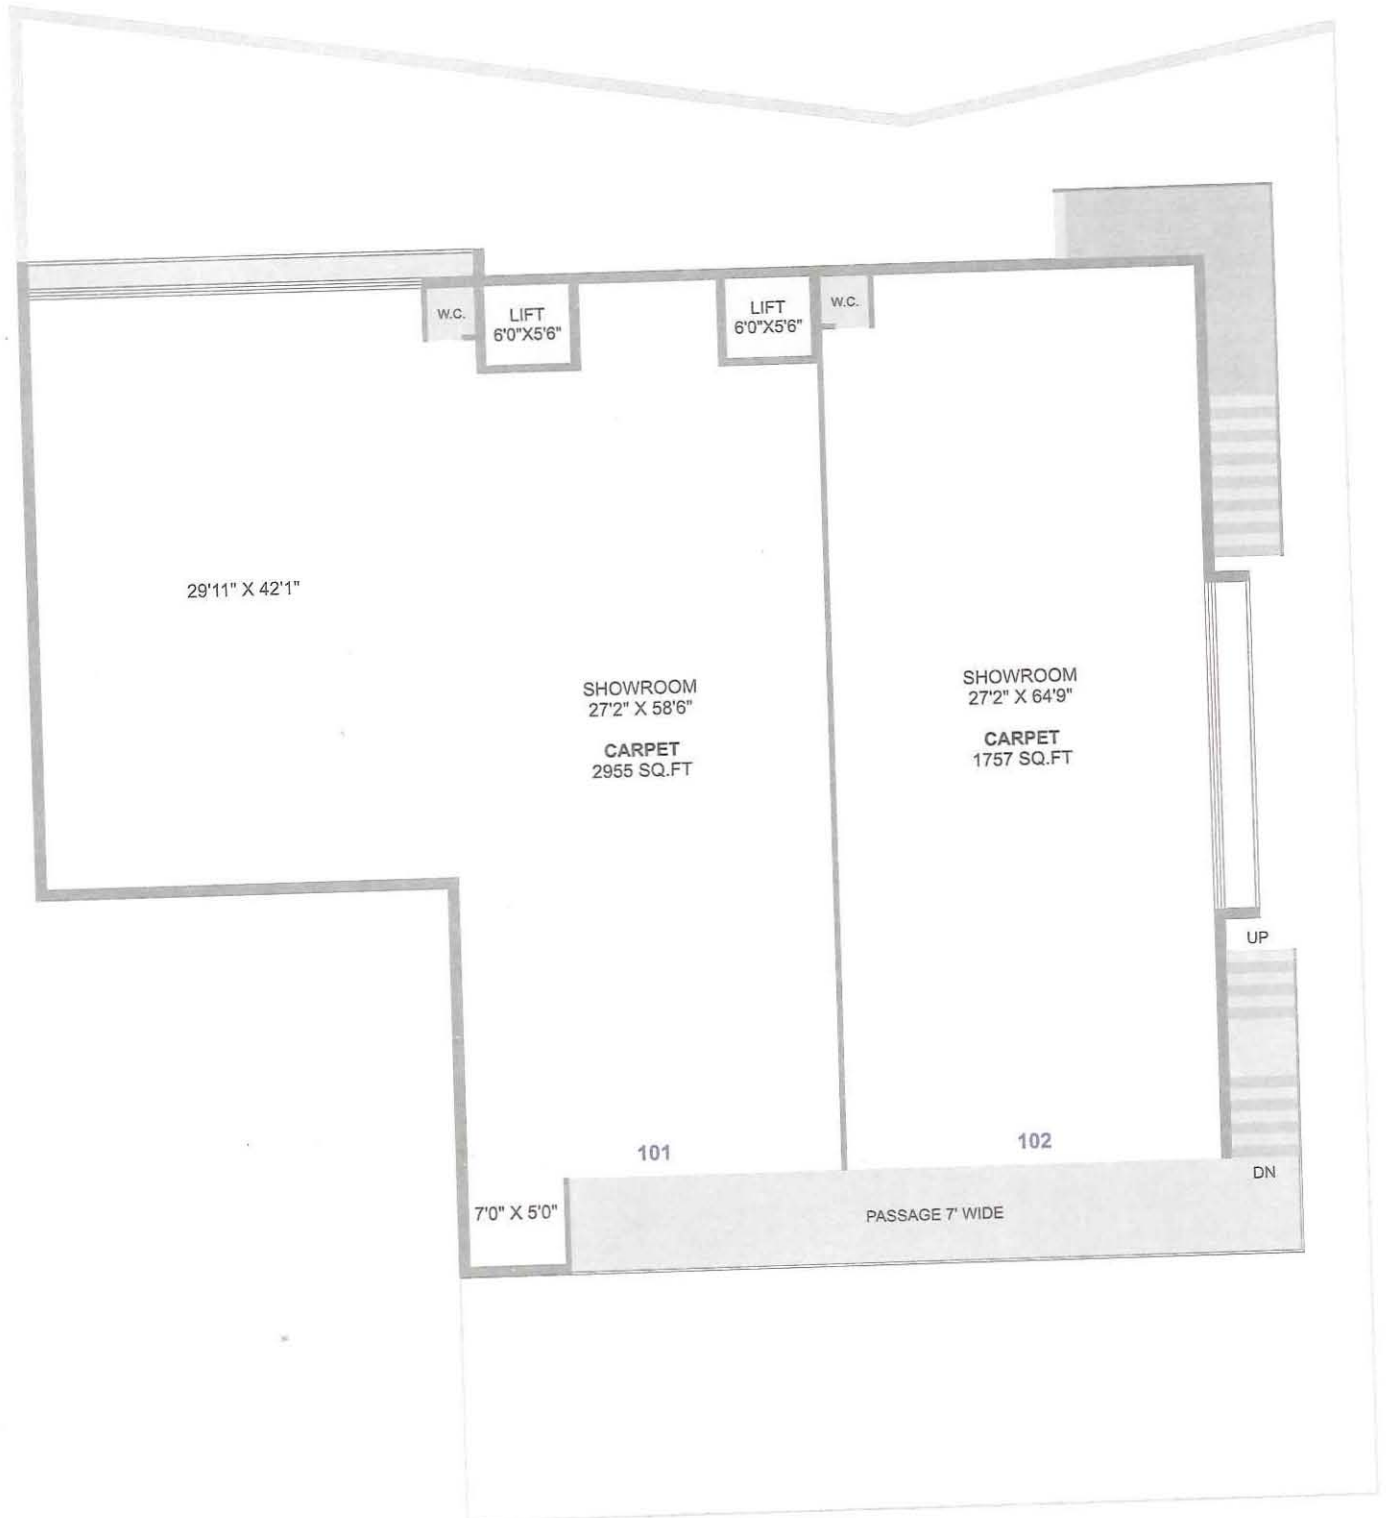

CELLAR PLAN

Showrooms & Offices

GROUND FLOOR PLAN

An
Exclusive
Trade Center

Showrooms & Offices

1ST FLOOR PLAN

An
Exclusive
Trade Center

Showrooms & Offices

2ND FLOOR PLAN

4TH FLOOR PLAN

An
Exclusive
Trade Center

Showrooms & Offices

CITY GOLD

A photograph of a modern building facade at dusk. The building features a series of horizontal, dark-colored bands that create a rhythmic pattern. Several windows are visible, some of which are illuminated from within, casting a warm, yellow glow. The sky is a deep blue with scattered, light-colored clouds. The text 'CITY GOLD' is written in a gold, sans-serif font on the upper left portion of the building's facade. The overall composition is a low-angle shot, looking up at the building.