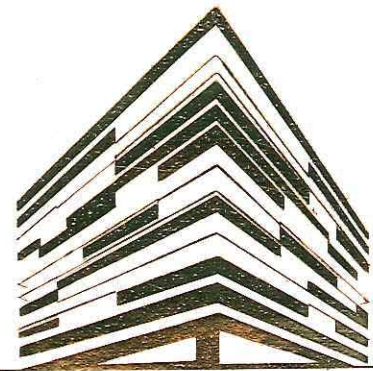

An
Exclusive
Trade Center

CITY GOLD

— EDIFICE —

Showrooms & Offices

CITY GOLD

READYMADE WEAR

SAREE COLLECTION

JEWELRY SHOP

2ND FLOOR PLAN

4TH FLOOR PLAN

An
Exclusive
Trade Center

Showrooms & Offices

CITY GOLD

A photograph of a modern building facade at dusk. The building features a series of horizontal, dark-colored bands that create a rhythmic pattern. Several windows are visible, some of which are illuminated from within, casting a warm, yellow glow. The sky is a deep blue with scattered, light-colored clouds. The text 'CITY GOLD' is written in a gold, sans-serif font on the upper left portion of the building's facade. The overall composition is a low-angle shot, looking up at the building.