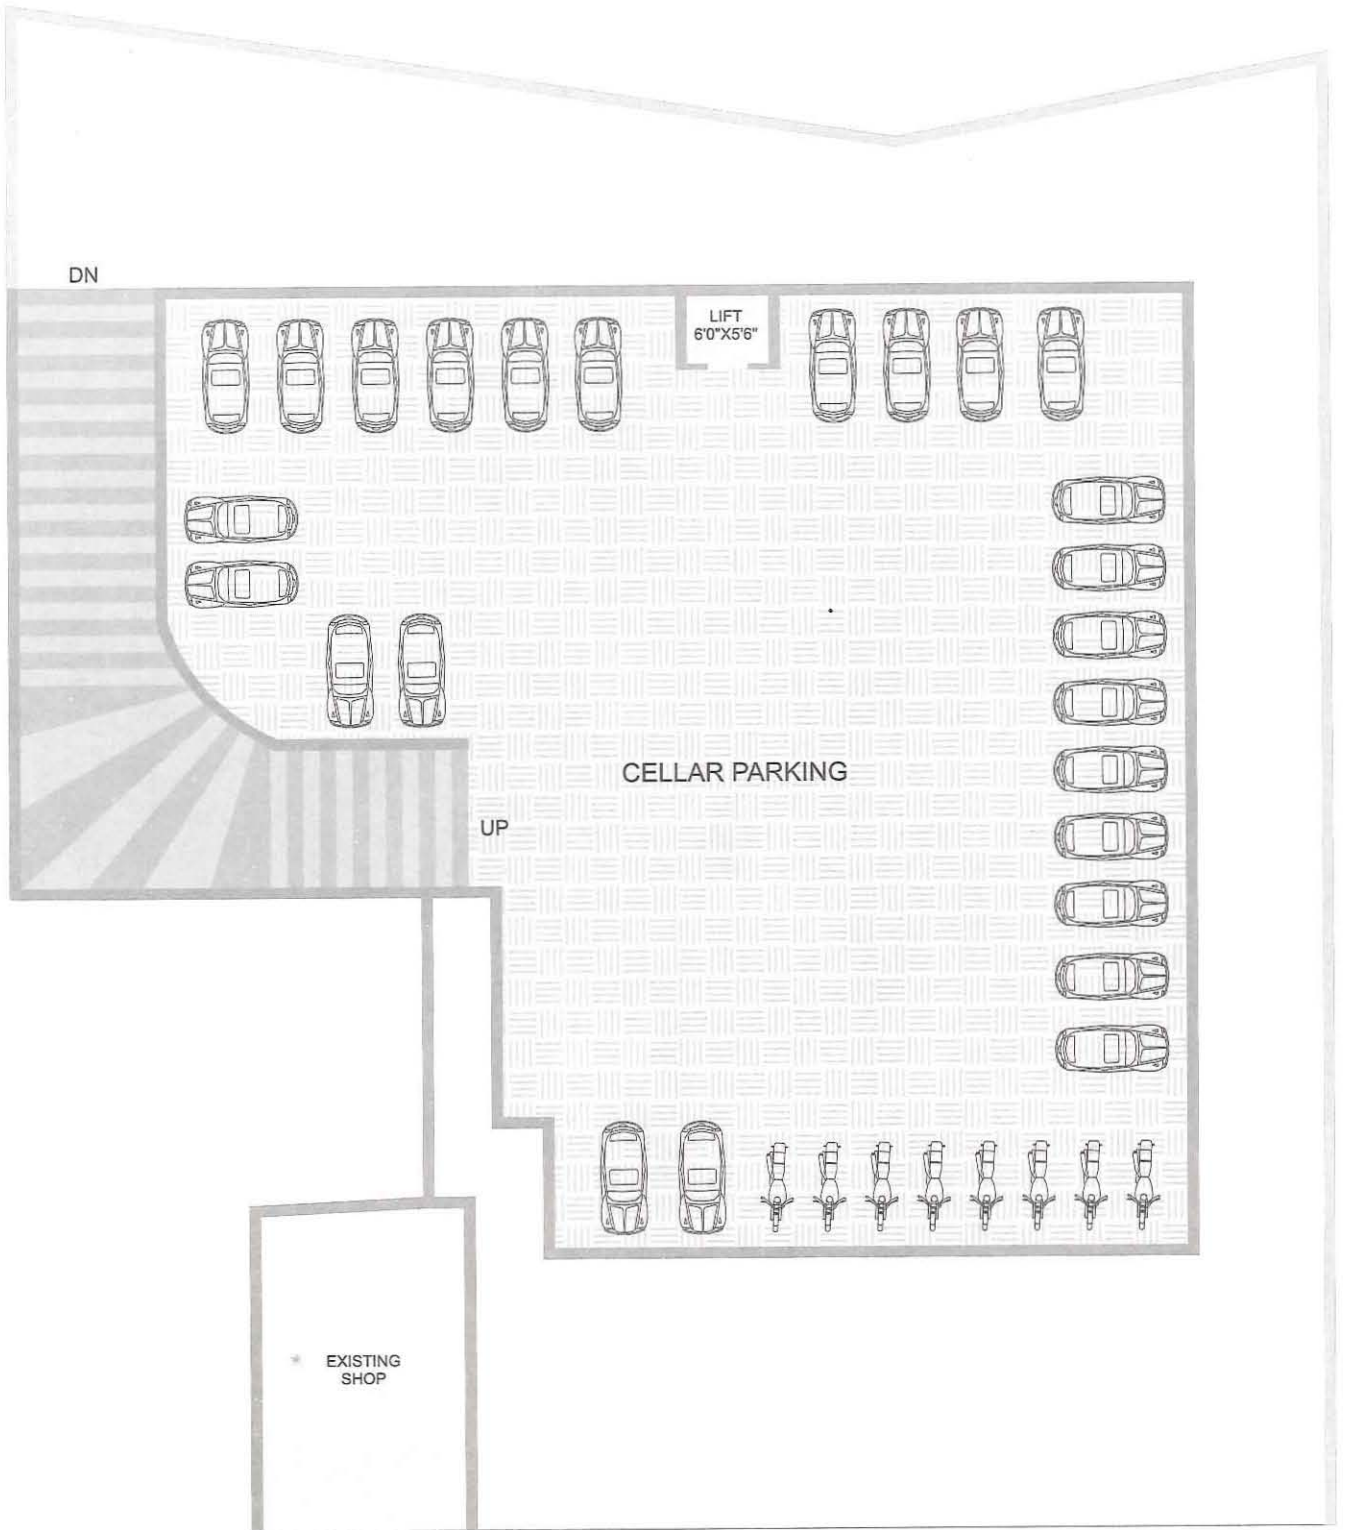

CELLAR PLAN

Showrooms & Offices

GROUND FLOOR PLAN

An
Exclusive
Trade Center

Showrooms & Offices

1ST FLOOR PLAN

An
Exclusive
Trade Center

Showrooms & Offices

2ND FLOOR PLAN

4TH FLOOR PLAN

An
Exclusive
Trade Center

Showrooms & Offices

CITY GOLD

A photograph of a modern building facade at dusk. The building features a series of horizontal, dark-colored bands that create a rhythmic pattern. Several windows are visible, some of which are illuminated from within, casting a warm, yellow glow. The sky is a deep blue with scattered, light-colored clouds. The text 'CITY GOLD' is written in a gold, sans-serif font on the upper left portion of the building's facade. The overall composition is a low-angle shot, looking up at the building.