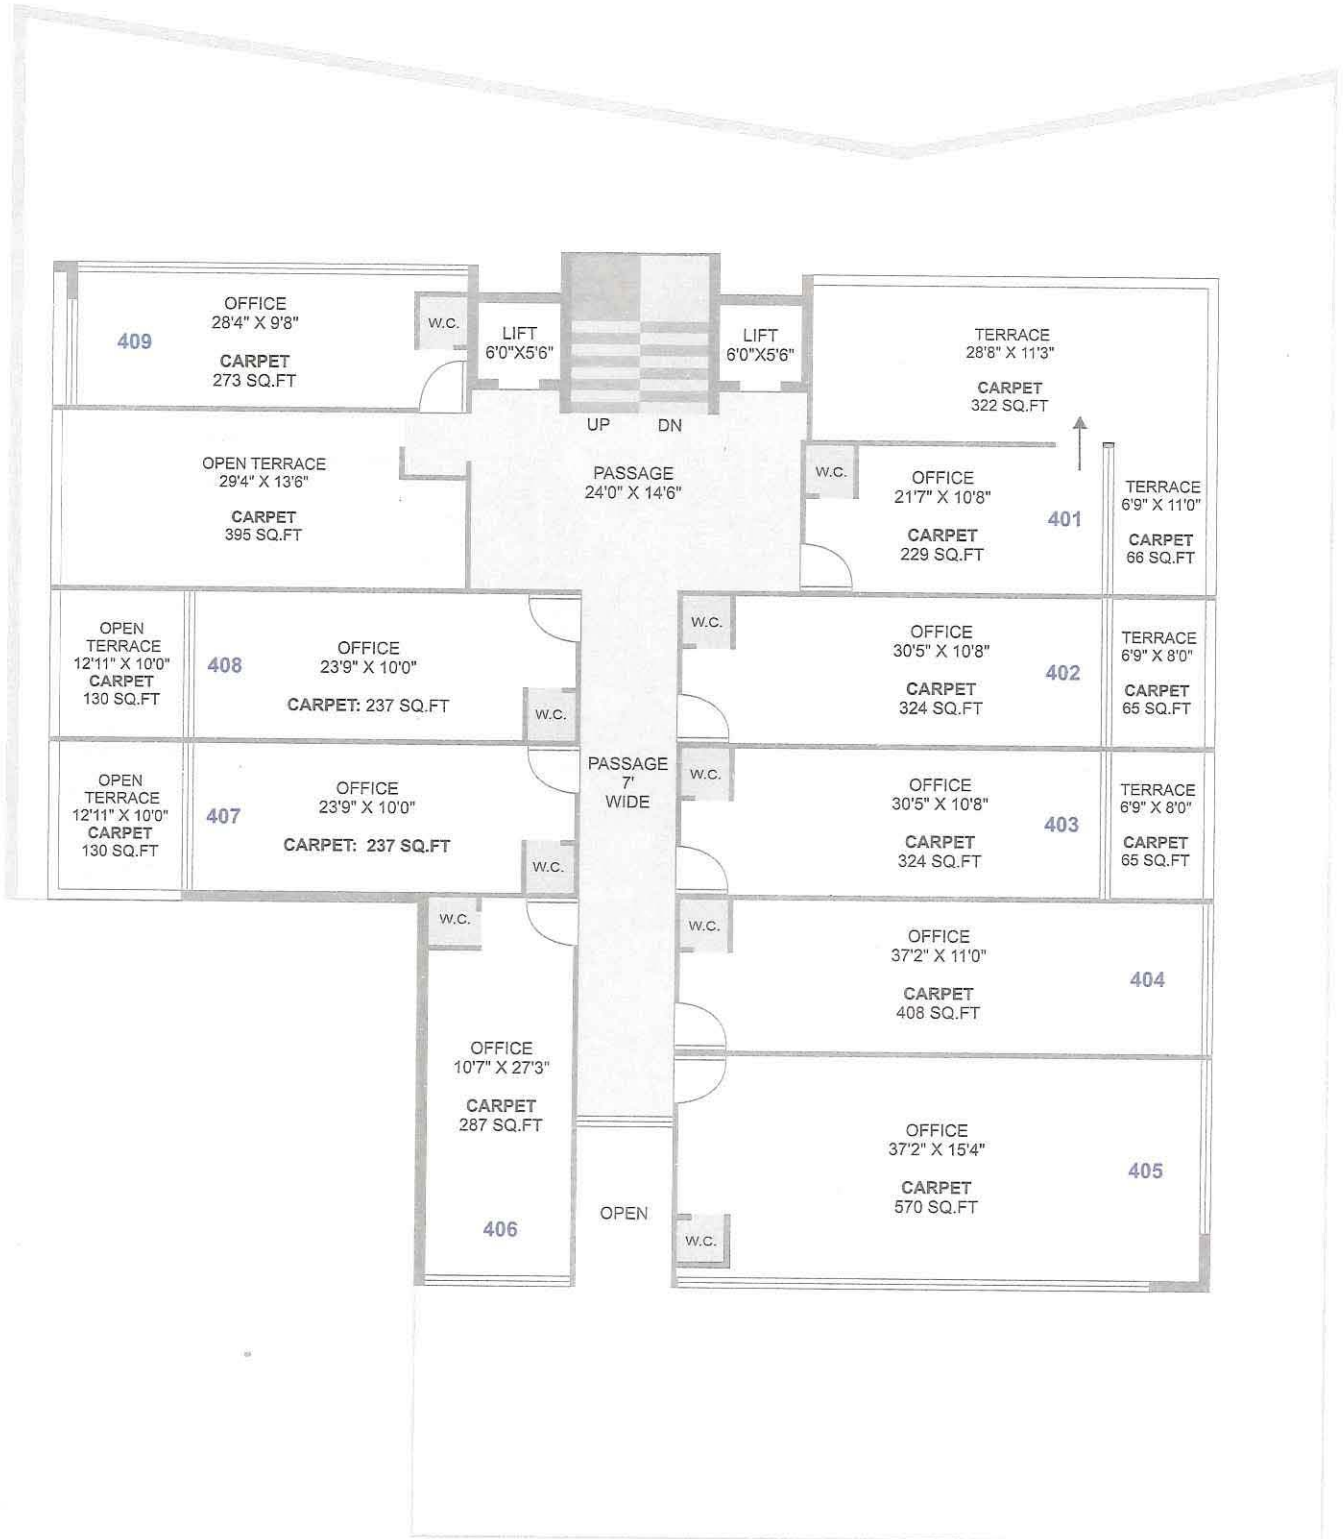

CELLAR PLAN

Showrooms & Offices

GROUND FLOOR PLAN

An
Exclusive
Trade Center

Showrooms & Offices

1ST FLOOR PLAN

An
Exclusive
Trade Center

Showrooms & Offices

2ND FLOOR PLAN

4TH FLOOR PLAN

An
Exclusive
Trade Center

Showrooms & Offices

CITY GOLD

A photograph of a modern building facade at dusk. The building features a series of horizontal, dark-colored bands that create a rhythmic pattern. Several windows are visible, some of which are illuminated from within, casting a warm, yellow glow. The sky is a deep blue with scattered, light-colored clouds. The text 'CITY GOLD' is written in a gold, sans-serif font on the upper left portion of the building's facade. The overall composition is a low-angle shot, looking up at the building.