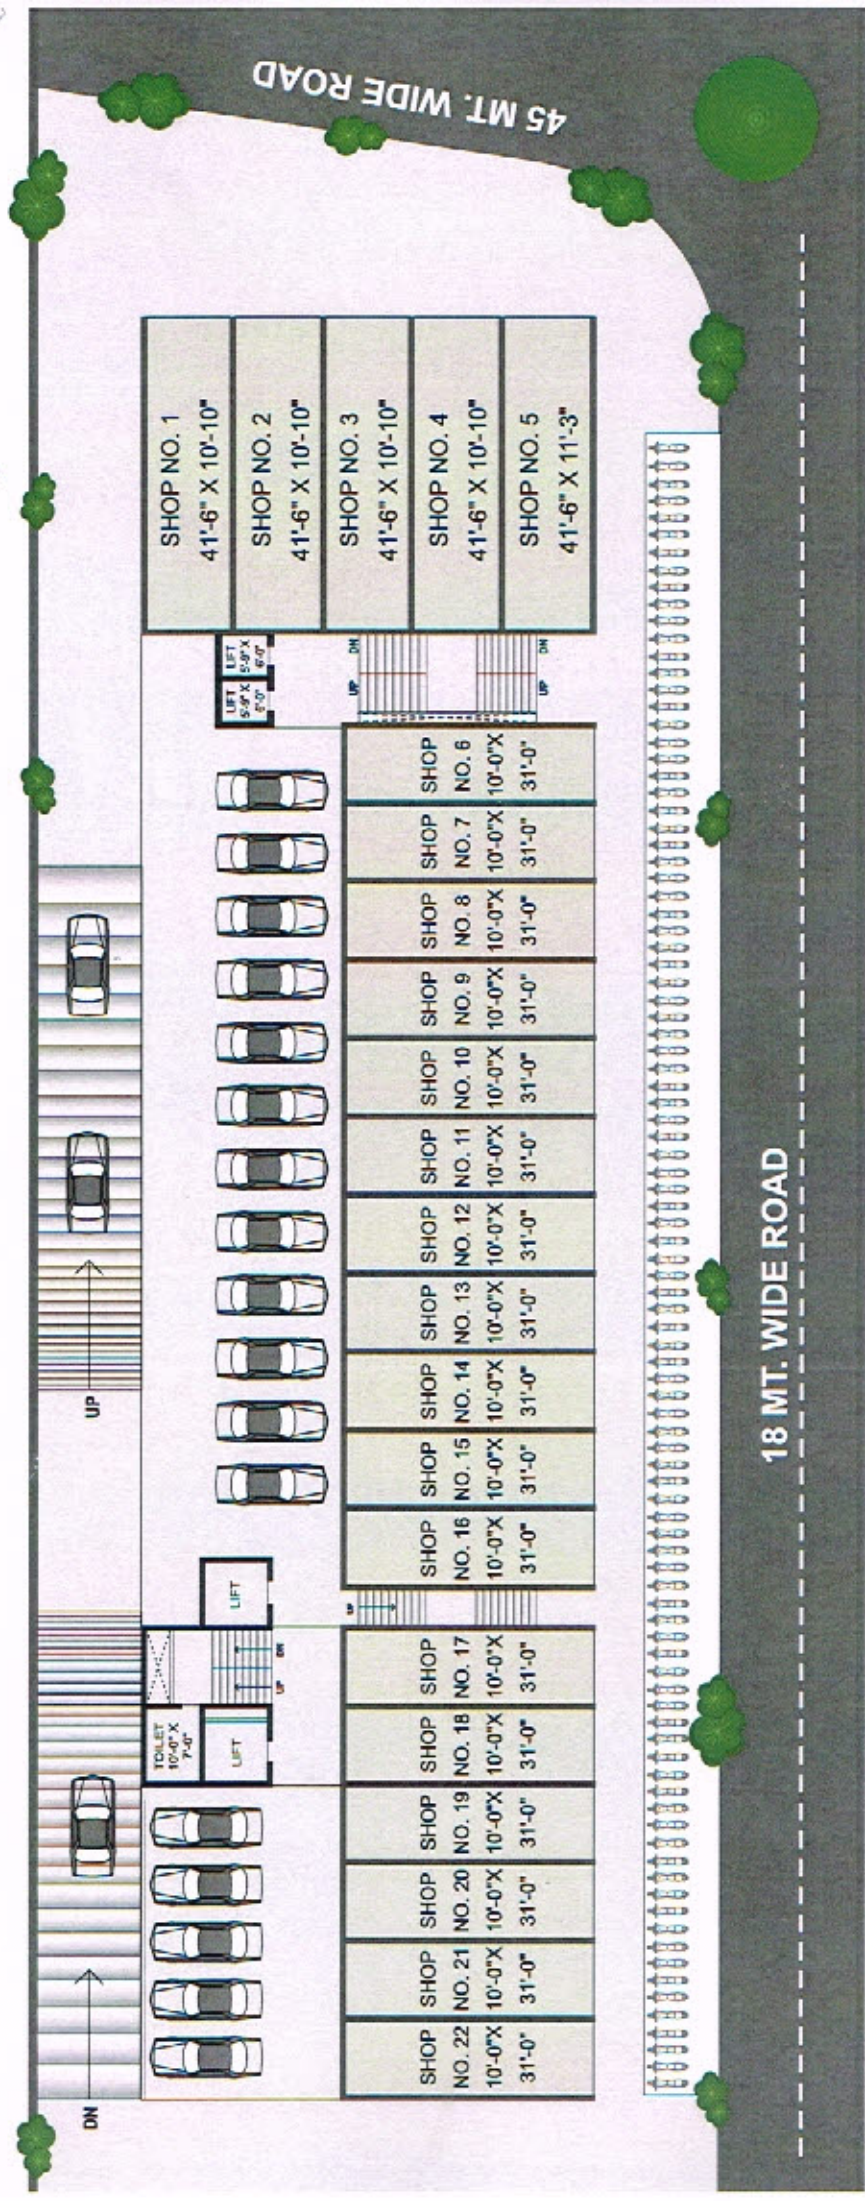

aarya's
CORNER POINT
COMMERCIAL HUB

Shops, Showrooms etc

GROUND FLOOR PLAN

NO.	SIZE	CARPET AREA	NO.	SIZE	CARPET AREA
1	41'-6" X 10'-10"	451 SQ.FT.	6	10'-0" X 31'-0"	310 SQ.FT.
TO			TO		
4			22		
			5	41'-6" X 11'-3"	466 SQ.FT.

* Measurements are subject to final survey